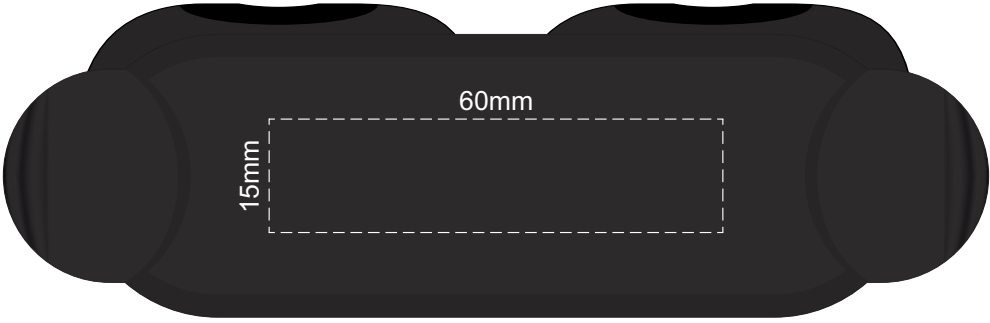

100% of Actual Size
Pad Print
STRAP

LEFT

RIGHT

100% of Actual Size
Pad Print
(One Colour Only)