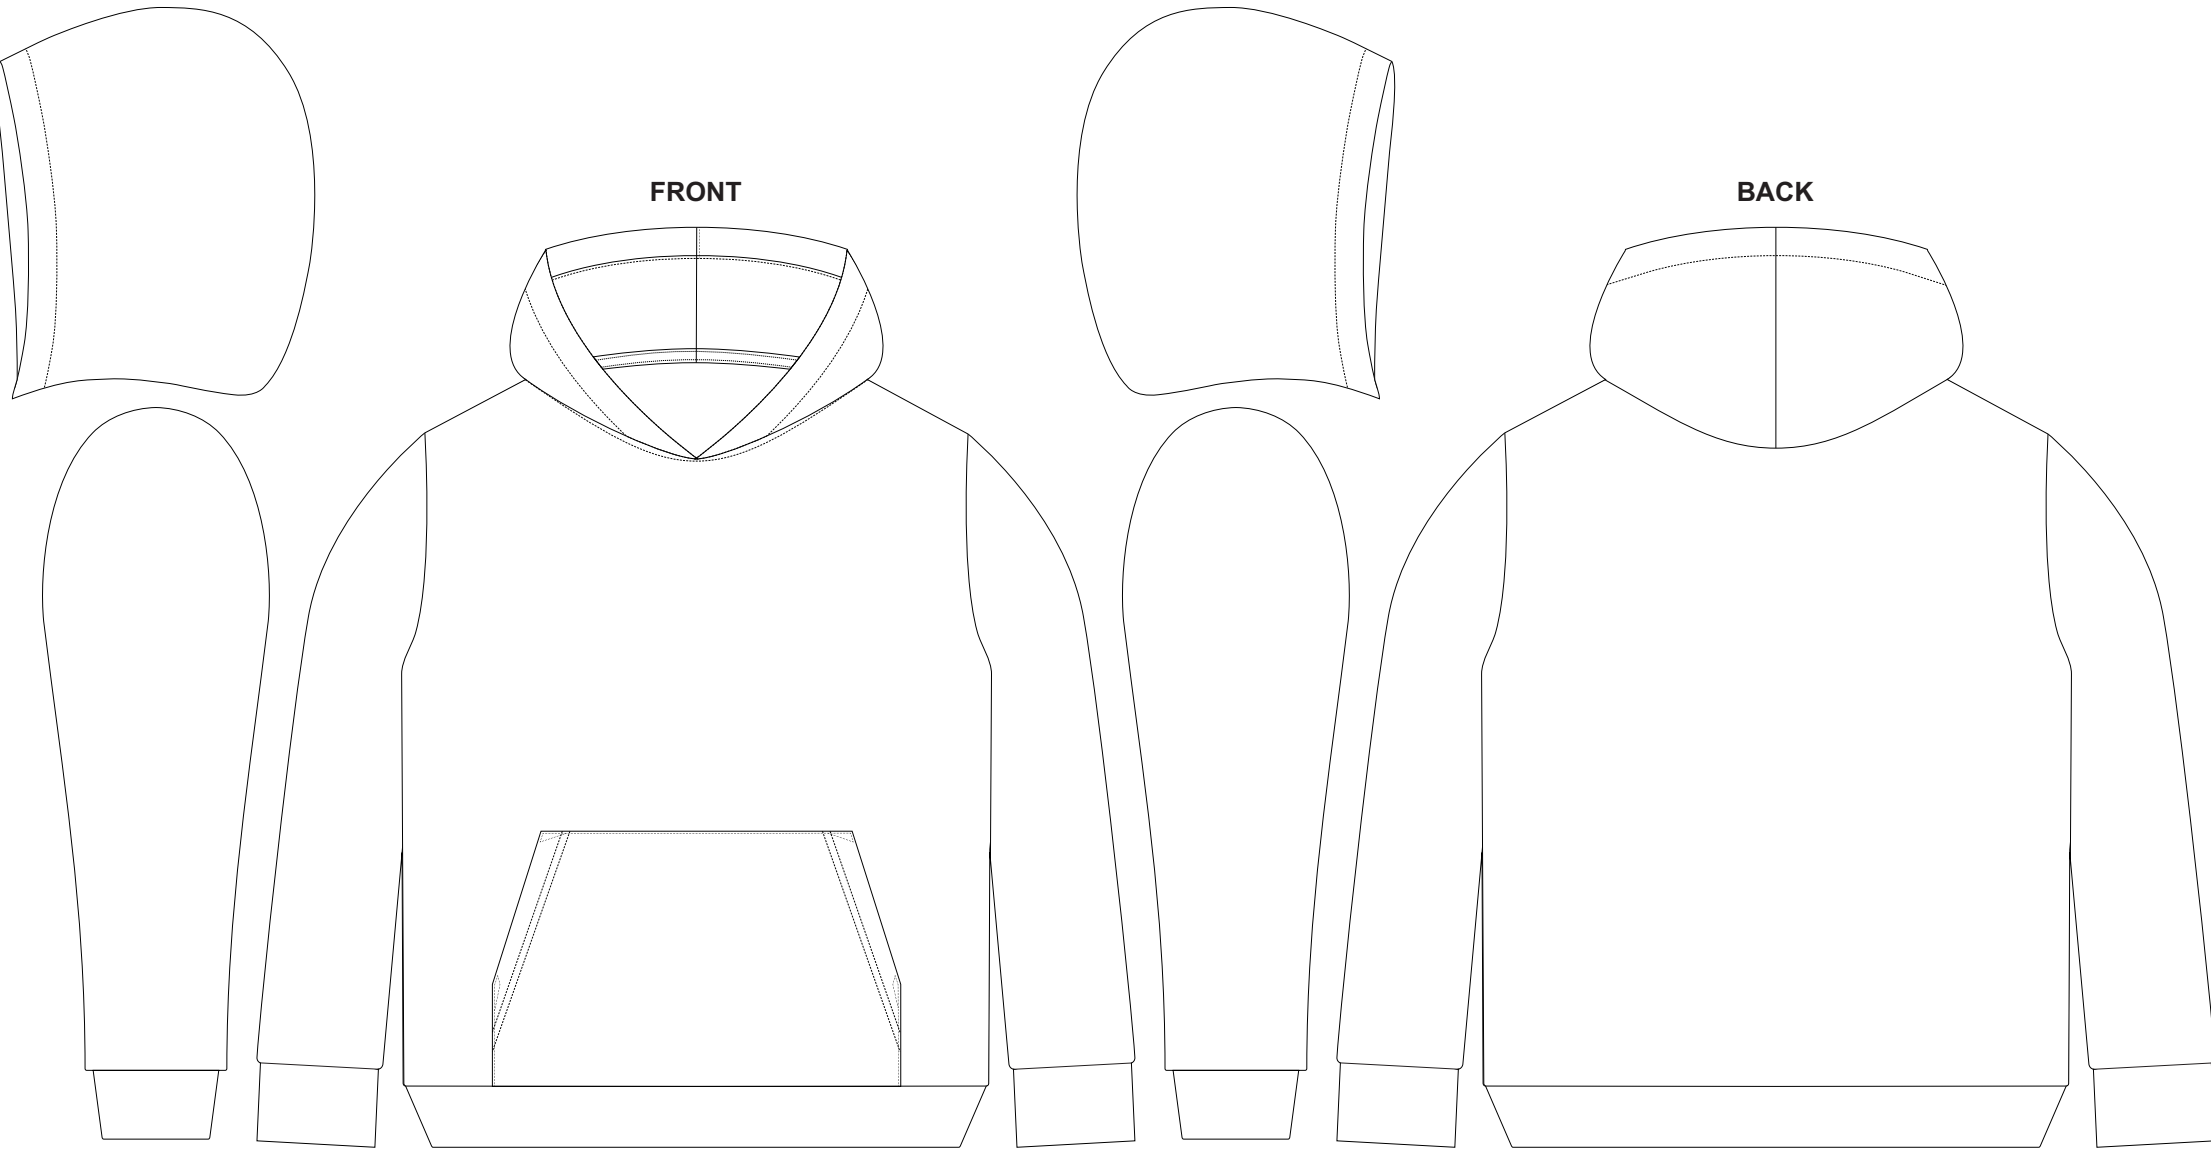

15% of Actual Size
Sublimation
14Y

LEFT HOOD

RIGHT HOOD

FRONT

BACK

RIGHT SLEEVE

LEFT SLEEVE

BRANDING SPECIFICATIONS - Custom Youth Active Hoodie - 133657