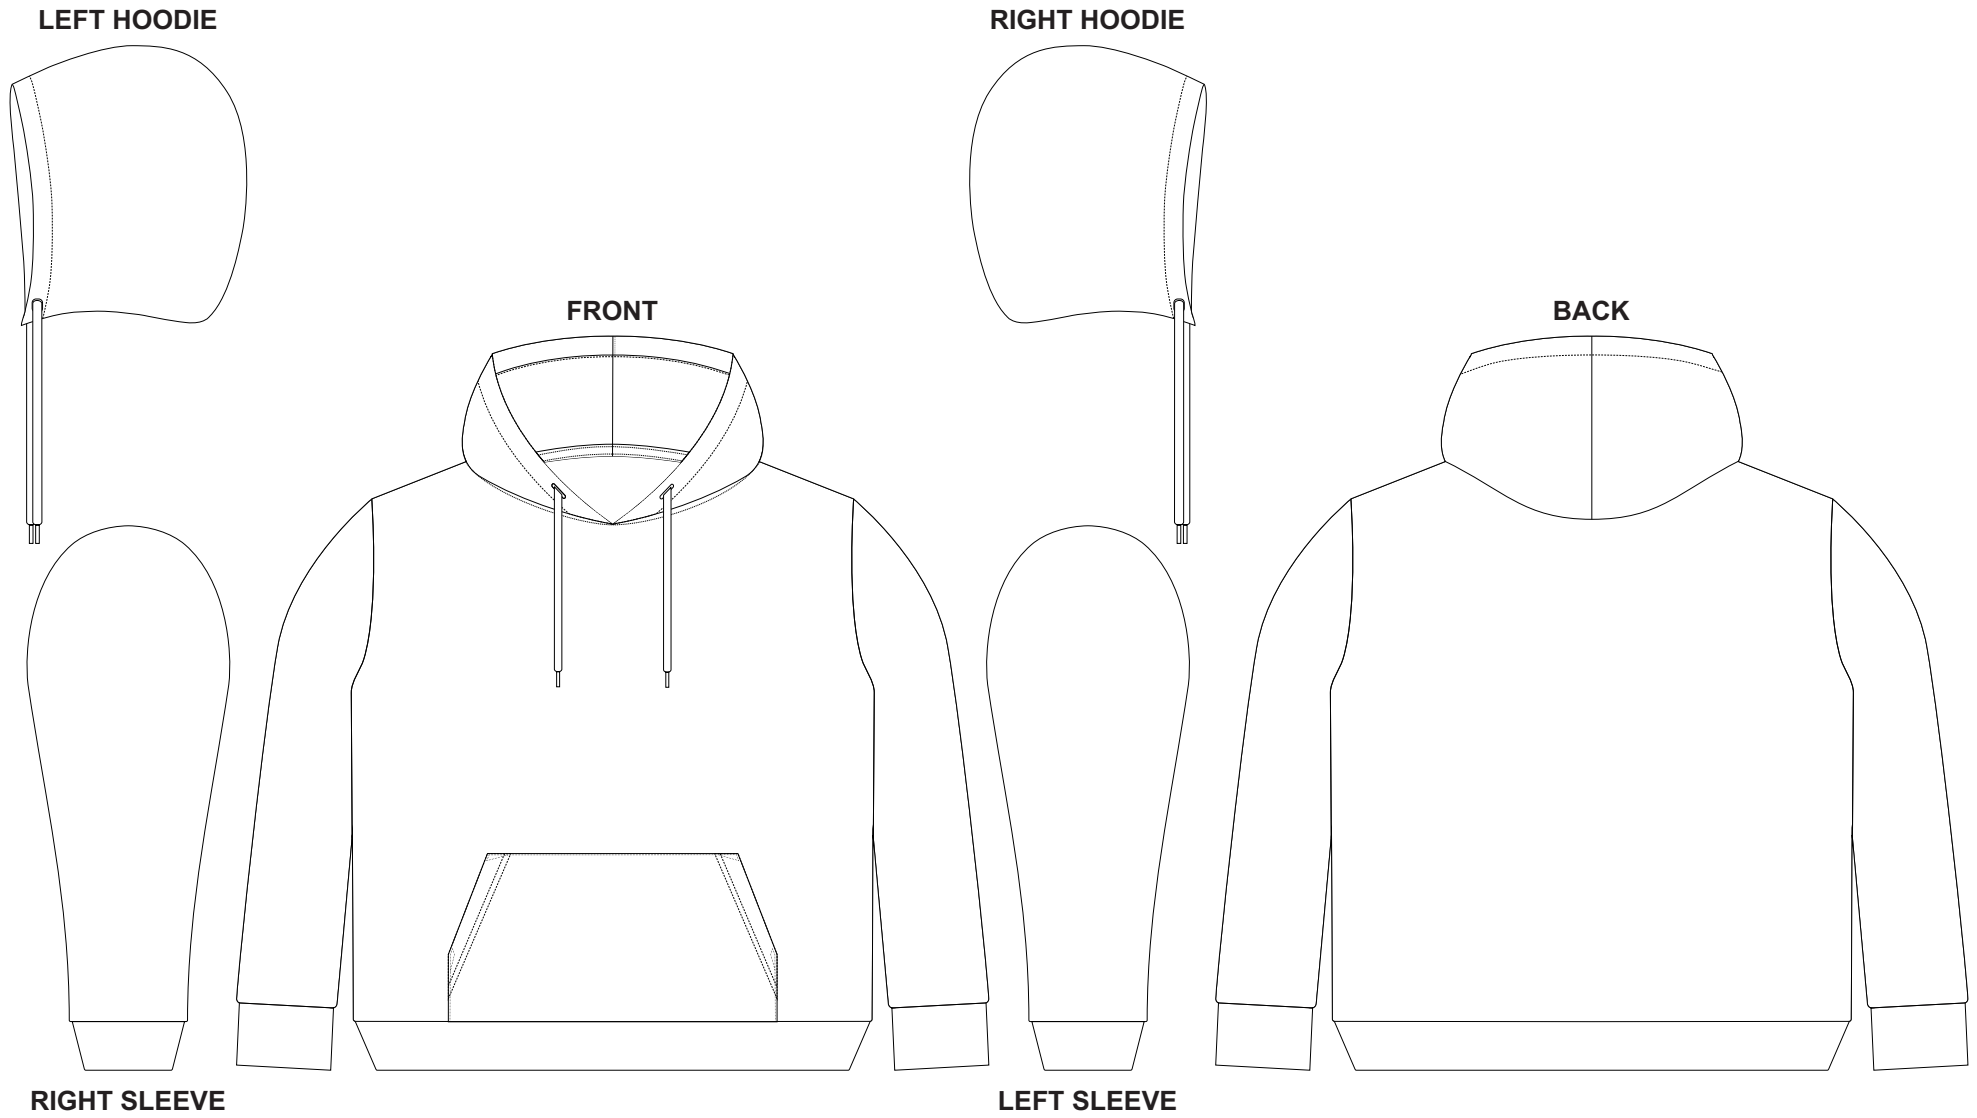

10% of Actual Size
Sublimation
3XL

BRANDING SPECIFICATIONS - Custom Mens Active Hoodie - 133655

The garments comes with a mandatory size label and care label.
Close match pantone colours. Metallic, neon or pastel colours are not available.