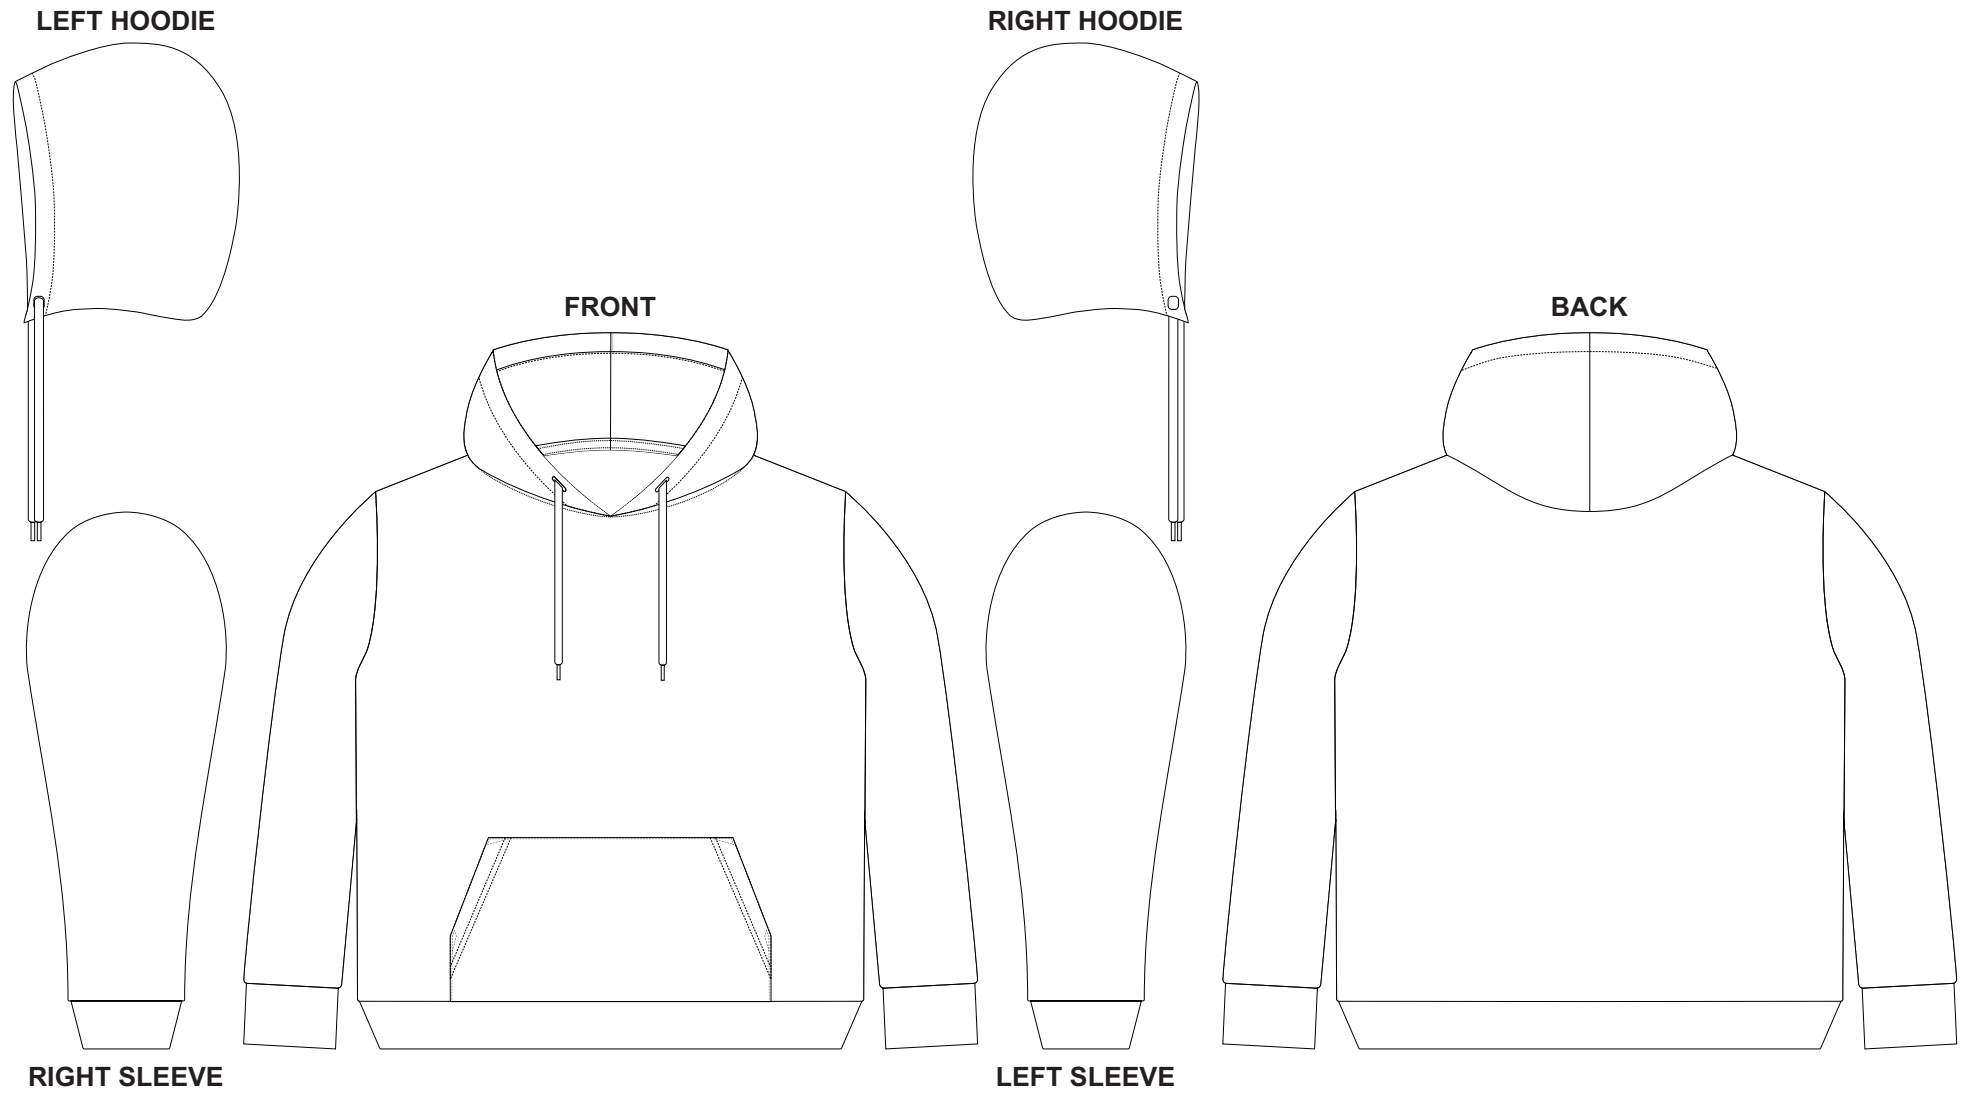

10% of Actual Size
Sublimation
XL

BRANDING SPECIFICATIONS - Custom Mens Active Hoodie - 133655

The garments comes with a mandatory size label and care label.
Close match pantone colours. Metallic, neon or pastel colours are not available.