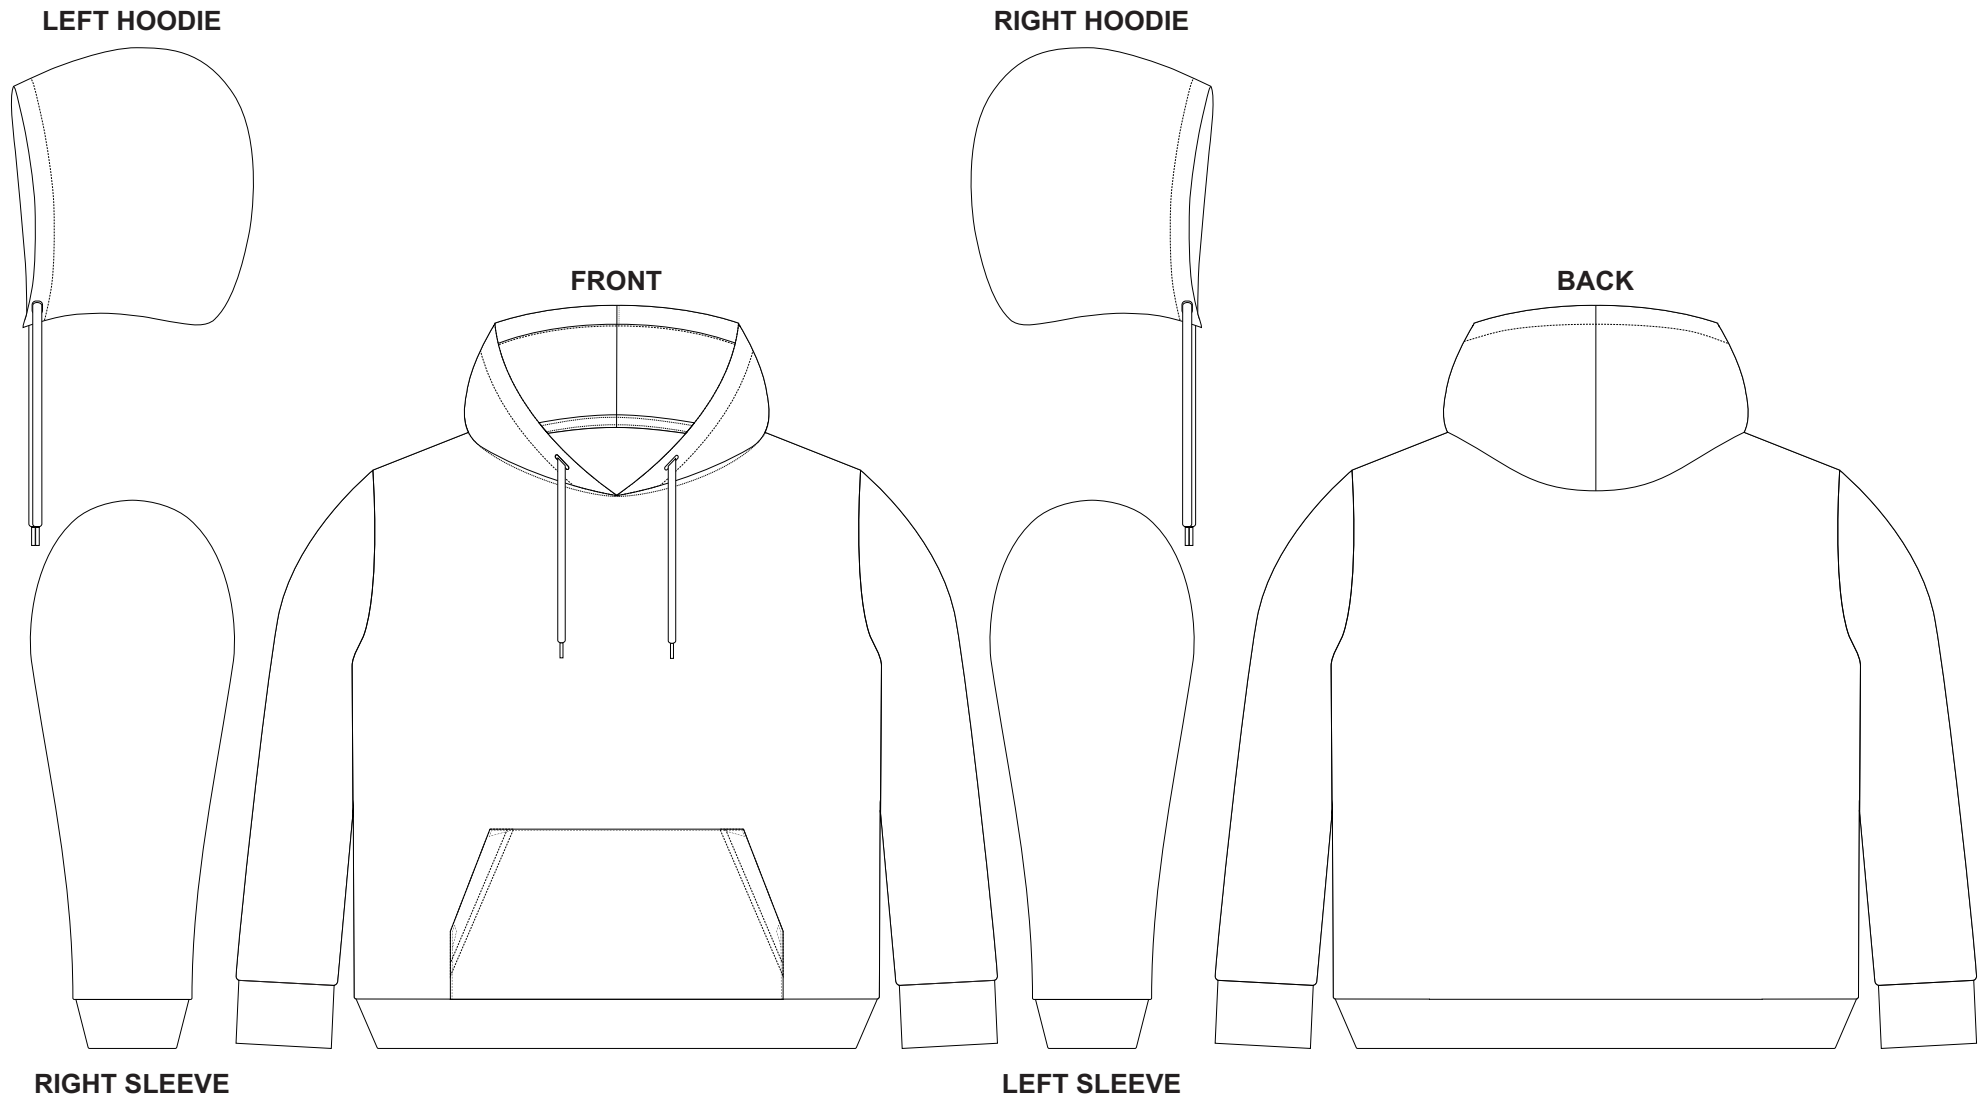

10% of Actual Size
Sublimation
4XL

BRANDING SPECIFICATIONS - Custom Mens Active Hoodie - 133655

The garments comes with a mandatory size label and care label.
Close match pantone colours. Metallic, neon or pastel colours are not available.