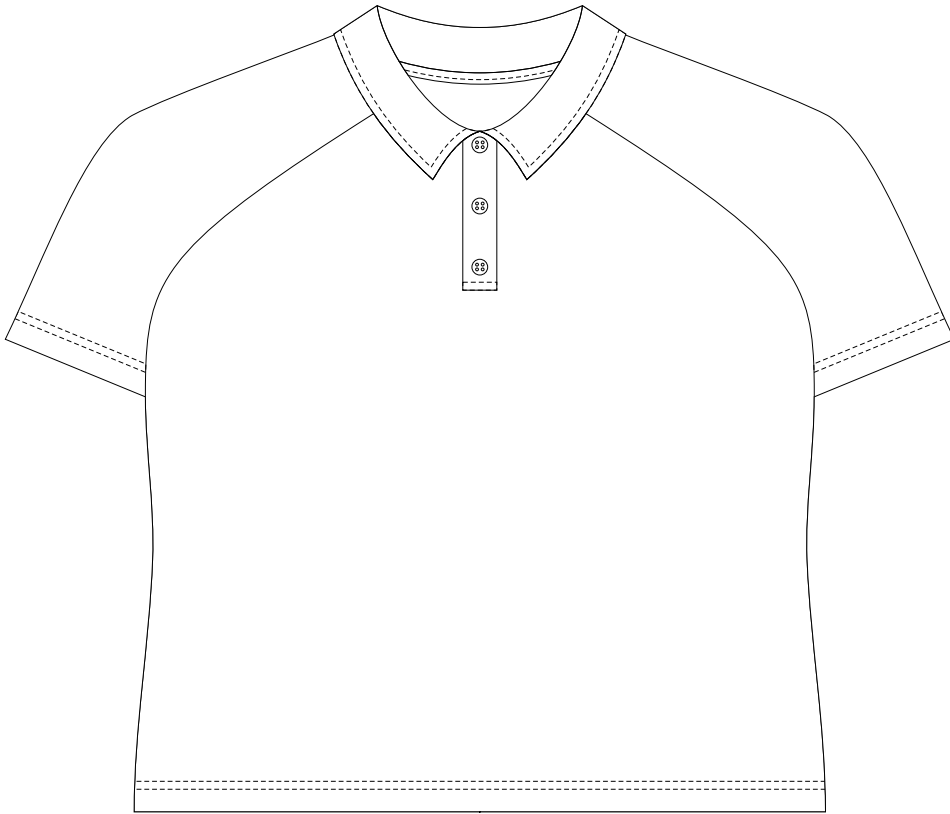

15% of Actual Size
Sublimation
FRONT
2XL