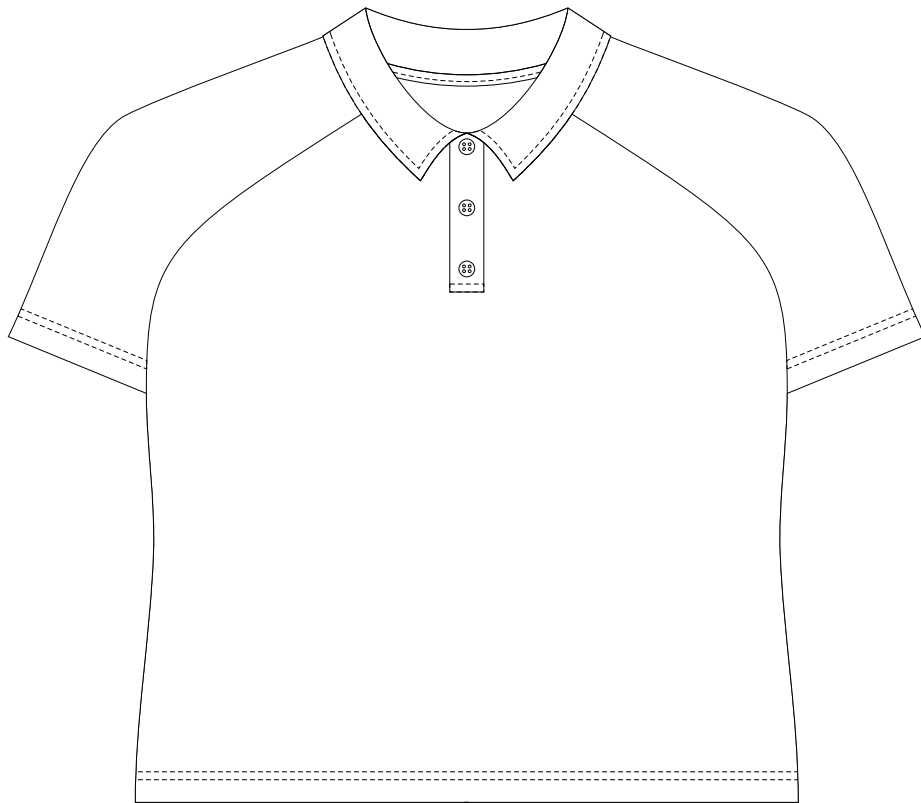

15% of Actual Size
Sublimation
FRONT
2XL

15% of Actual Size
Sublimation
FRONT
XL