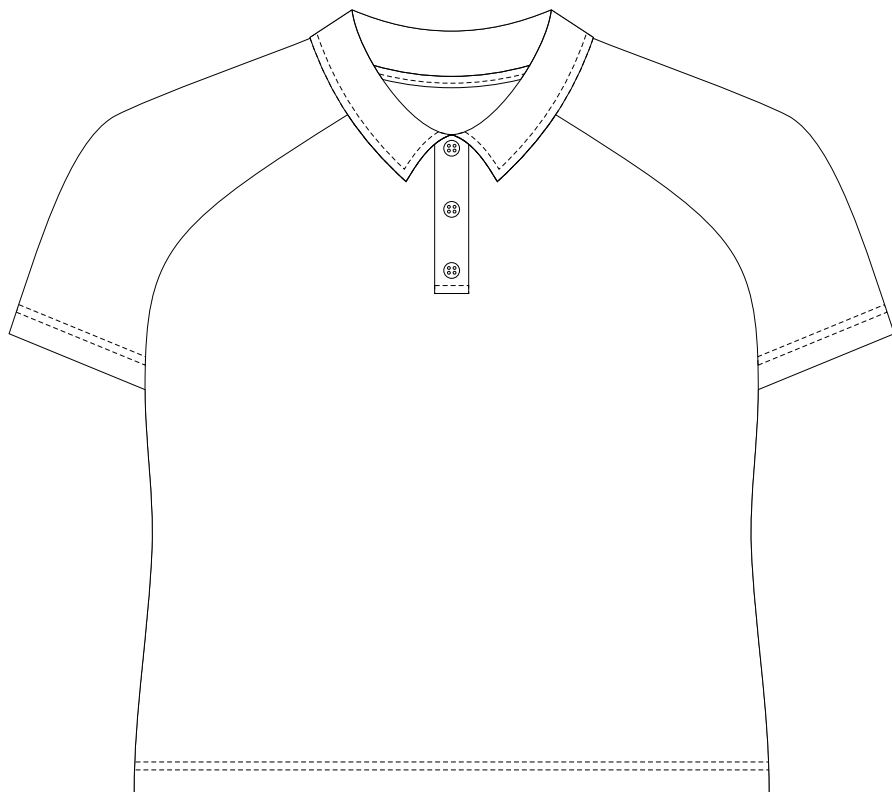

15% of Actual Size
Sublimation
FRONT
XL

15% of Actual Size
Sublimation
FRONT
LARGE