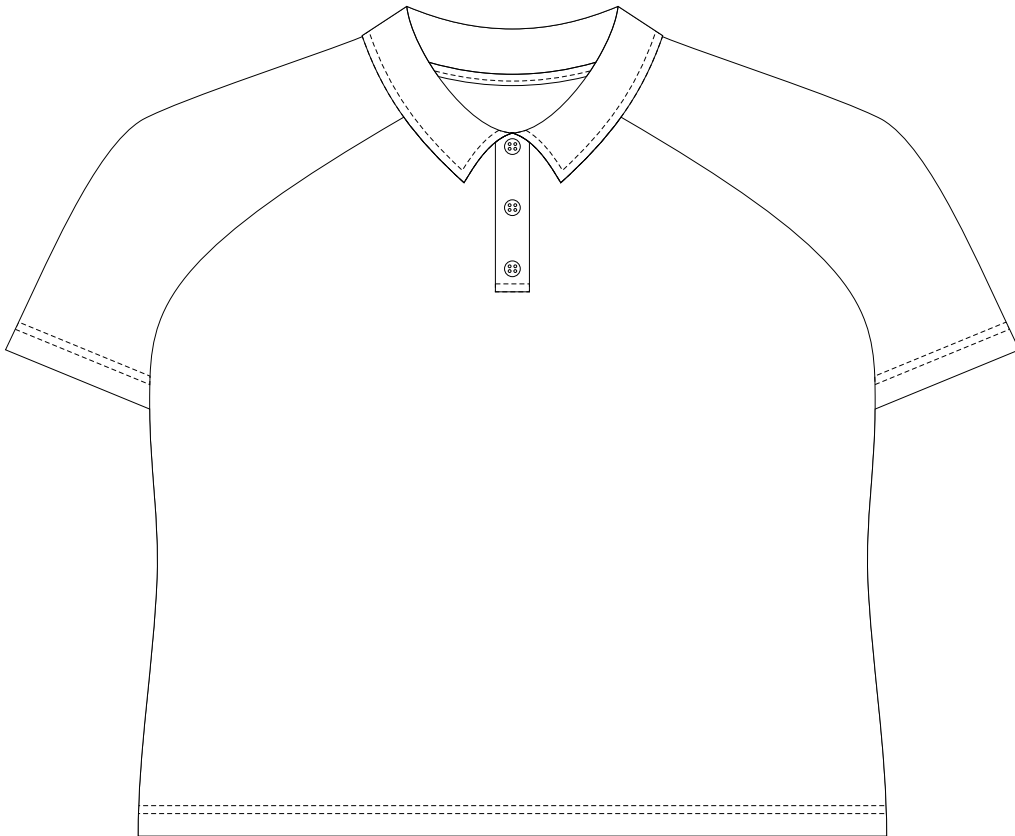

**BACK**

**3XL**

**BRANDING SPECIFICATIONS - Custom Womens Active Polo - 133400**

The garments come with a mandatory size label and care label.

Button colours are solid clear, white or black.

Close match pantone colours. Metallic, neon or pastel colours are not available.

15% of Actual Size  
Sublimation  
**FRONT**  
**4XL**

15% of Actual Size  
Sublimation  
**BACK**  
**4XL**

**BRANDING SPECIFICATIONS - Custom Womens Active Polo - 133400**

The garments come with a mandatory size label and care label.