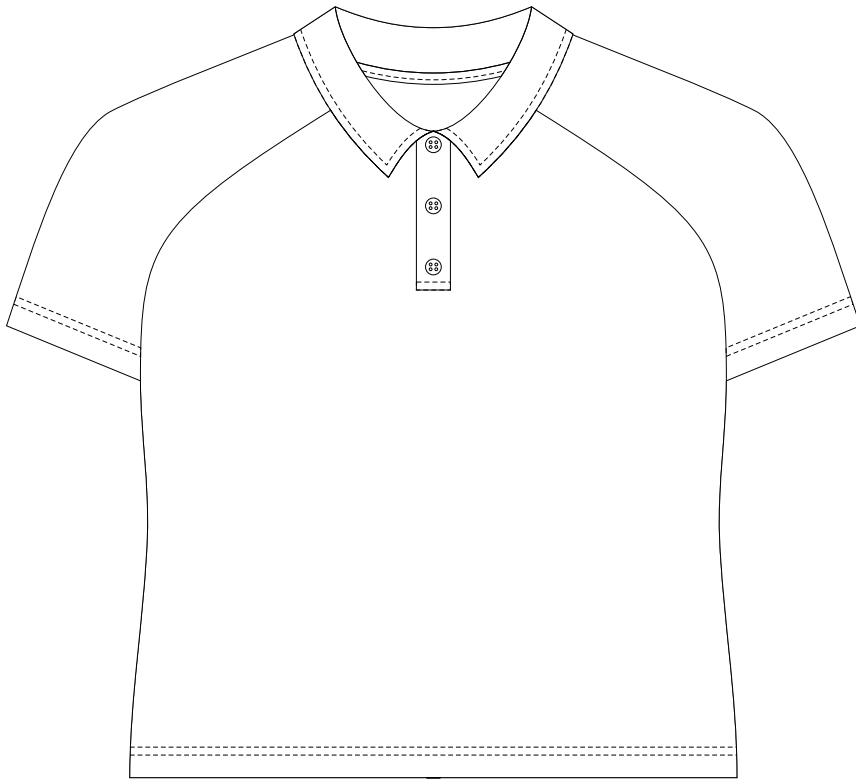

15% of Actual Size
Sublimation
FRONT
LARGE

15% of Actual Size
Sublimation
FRONT
MEDIUM