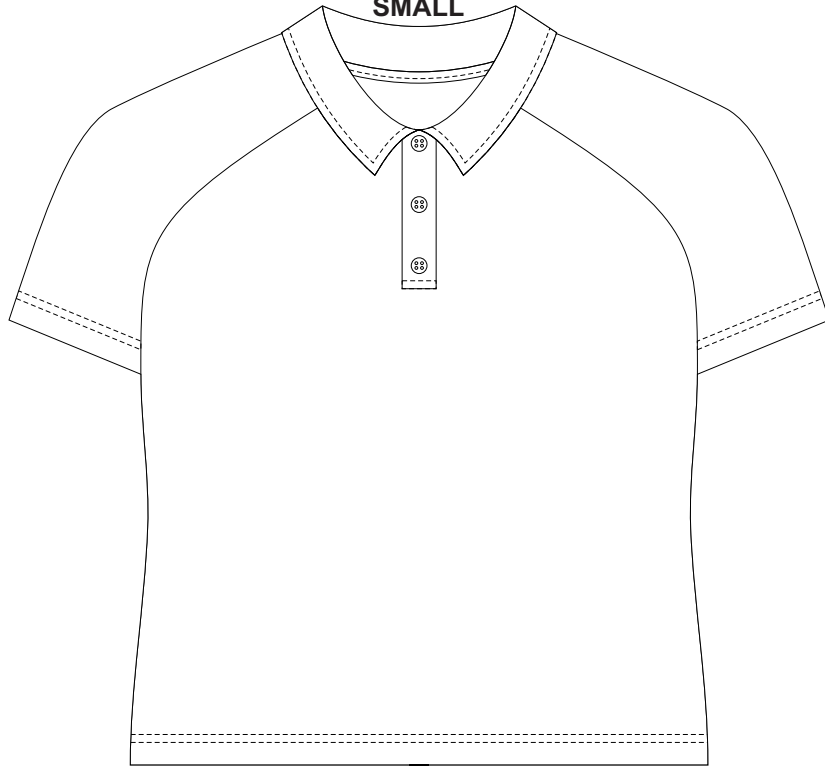

15% of Actual Size

Sublimation

**FRONT**

**XS**

15% of Actual Size

Sublimation

**BACK**

**XS**

**BRANDING SPECIFICATIONS - Custom Womens Active Polo - 133400**

The garments come with a mandatory size label and care label.

Button colours are solid clear, white or black.

Close match pantone colours. Metallic, neon or pastel colours are not available.

15% of Actual Size  
Sublimation  
**FRONT**  
**SMALL**

15% of Actual Size  
Sublimation  
**BACK**  
**SMALL**

---

**BRANDING SPECIFICATIONS - Custom Womens Active Polo - 133400**

The garments come with a mandatory size label and care label.