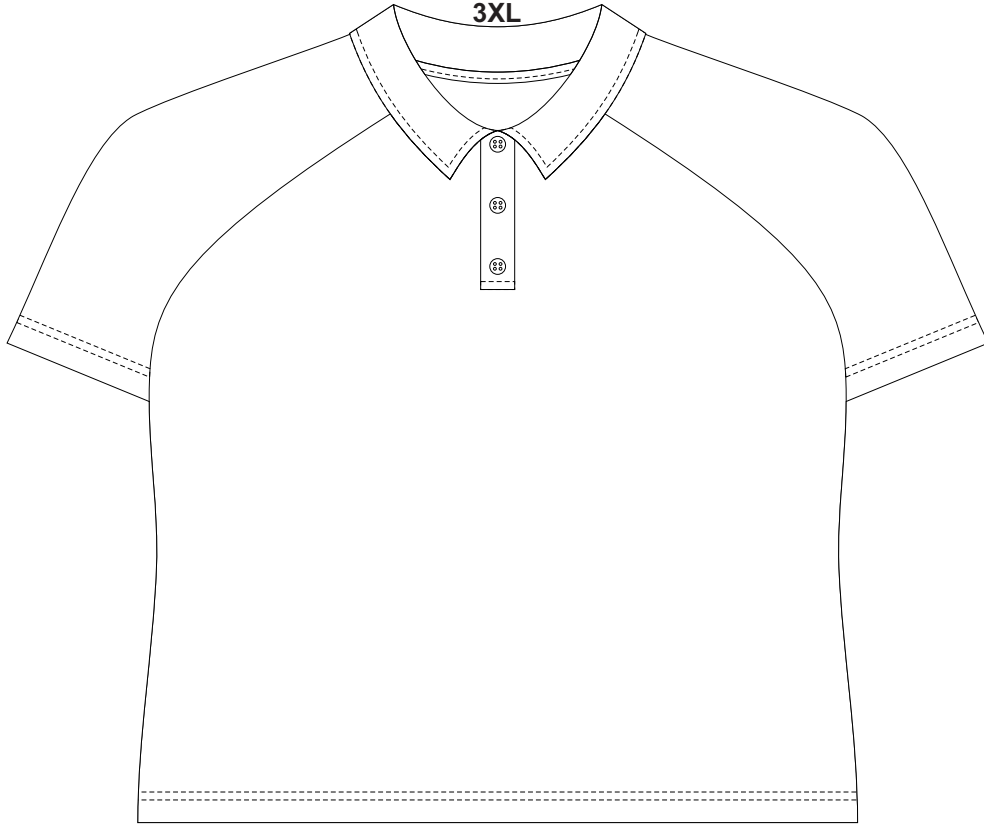

15% of Actual Size
Sublimation
FRONT
4XL

15% of Actual Size
Sublimation

FRONT

3XL