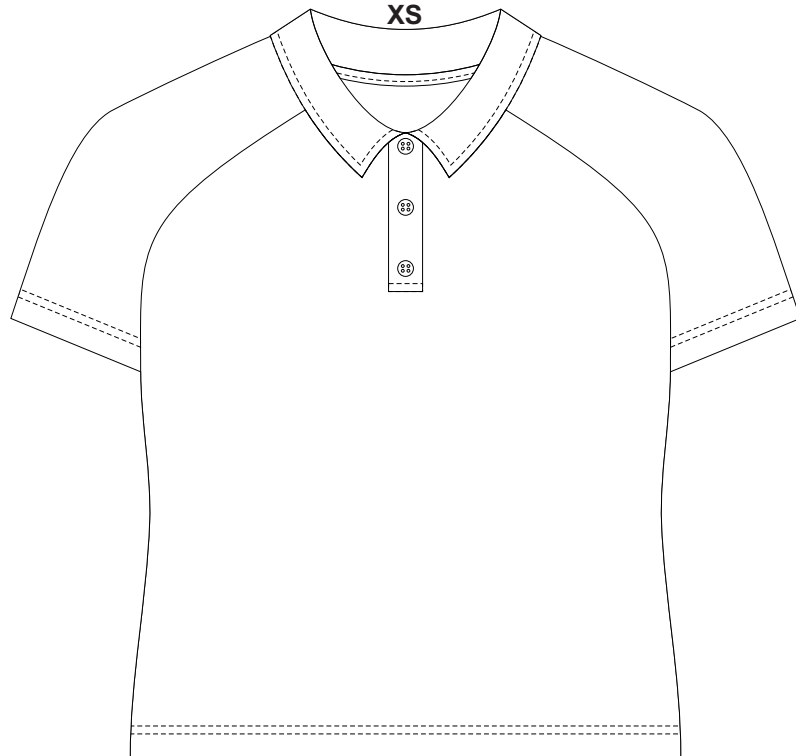

15% of Actual Size

Sublimation

**FRONT**

**XS**

15% of Actual Size

Sublimation

**BACK**

**XS**

**BRANDING SPECIFICATIONS - Custom Womens Active Polo - 133400**

The garments come with a mandatory size label and care label.

Button colours are solid clear, white or black.

Close match pantone colours. Metallic, neon or pastel colours are not available.

15% of Actual Size  
Sublimation  
**FRONT**  
**SMALL**

15% of Actual Size  
Sublimation  
**BACK**  
**SMALL**

---

**BRANDING SPECIFICATIONS - Custom Womens Active Polo - 133400**

The garments come with a mandatory size label and care label.