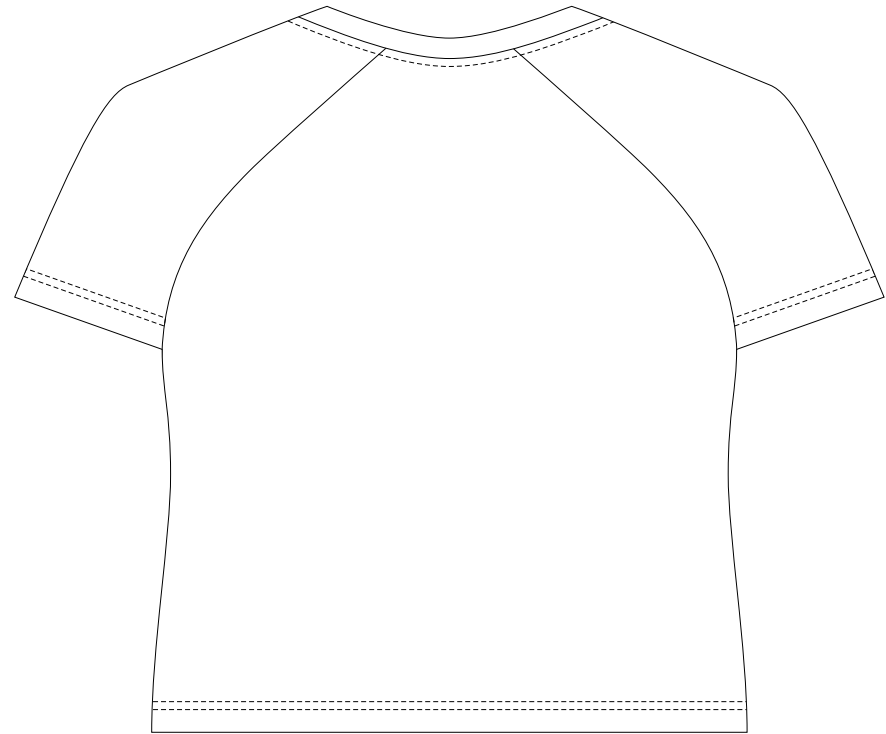

15% of Actual Size
Sublimation
BACK
MEDIUM