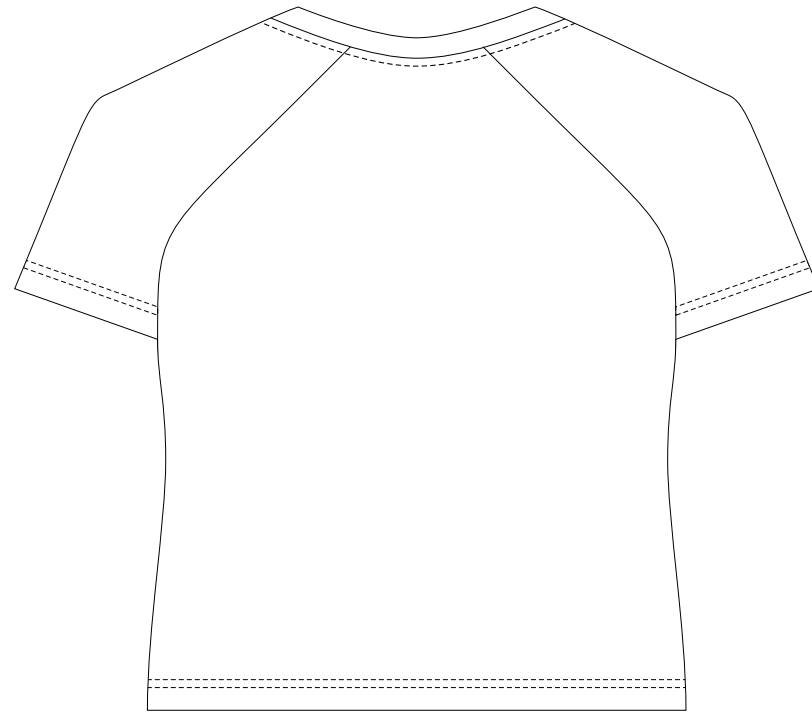

15% of Actual Size  
Sublimation  
**FRONT**  
**XS**

15% of Actual Size  
Sublimation  
**BACK**  
**XS**

**BRANDING SPECIFICATIONS - Custom Womens Active V-Neck T-Shirt - 133398**

The garments comes with a mandatory size label and care label.

Bias tape collar to be a solid colour.

Close match pantone colours from the solid coated range. Metallic, neon or pastel colours are not available.

15% of Actual Size  
Sublimation  
**FRONT**  
**SMALL**

15% of Actual Size  
Sublimation  
**BACK**  
**SMALL**

**BRANDING SPECIFICATIONS - Custom Womens Active V-Neck T-Shirt - 133398**

The garments comes with a mandatory size label and care label.

Bias tape collar to be a solid colour.