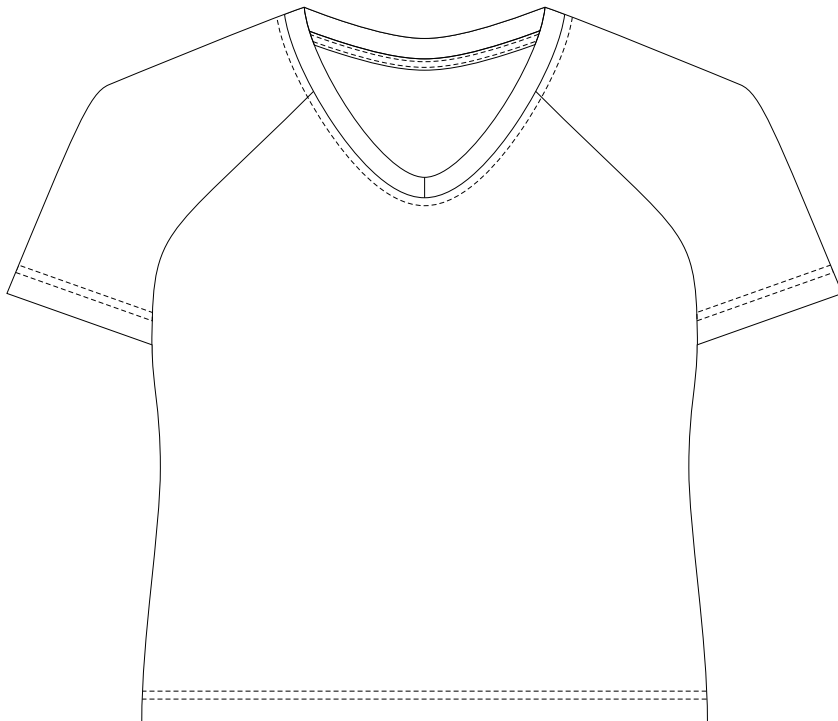

15% of Actual Size  
Sublimation  
**FRONT**  
**XS**

15% of Actual Size  
Sublimation  
**BACK**  
**XS**

**BRANDING SPECIFICATIONS - Custom Womens Active V-Neck T-Shirt - 133398**

The garments comes with a mandatory size label and care label.

Bias tape collar to be a solid colour.

Close match pantone colours from the solid coated range. Metallic, neon or pastel colours are not available.

15% of Actual Size  
Sublimation  
**FRONT**  
**SMALL**

15% of Actual Size  
Sublimation  
**BACK**  
**SMALL**

**BRANDING SPECIFICATIONS - Custom Womens Active V-Neck T-Shirt - 133398**

The garments comes with a mandatory size label and care label.

Bias tape collar to be a solid colour.