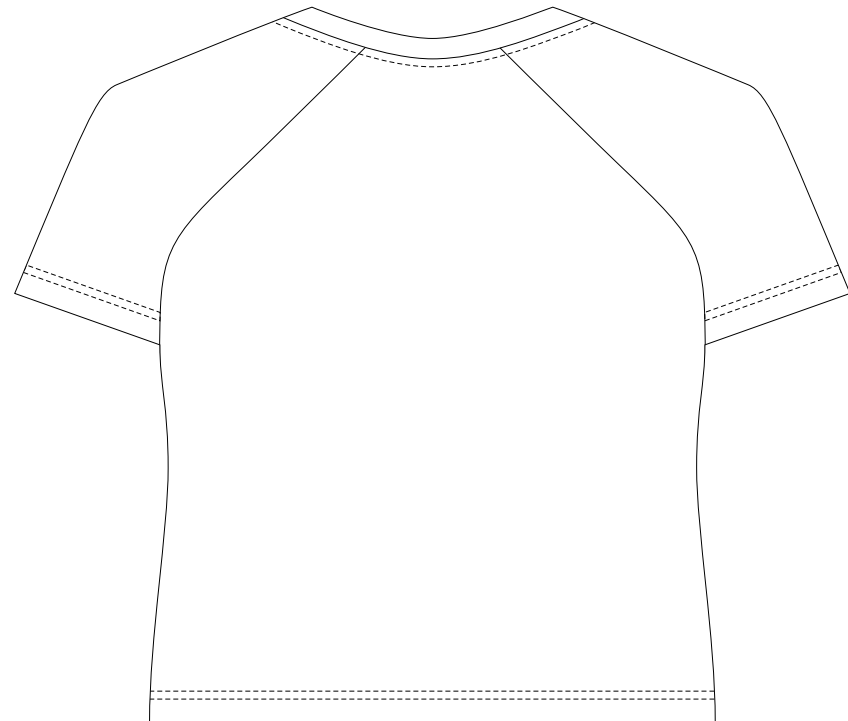

15% of Actual Size  
Sublimation  
**FRONT**  
**XS**

15% of Actual Size  
Sublimation  
**BACK**  
**XS**

**BRANDING SPECIFICATIONS - Custom Womens Active V-Neck T-Shirt - 133398**

The garments comes with a mandatory size label and care label.

Bias tape collar to be a solid colour.

Close match pantone colours from the solid coated range. Metallic, neon or pastel colours are not available.

15% of Actual Size  
Sublimation  
**FRONT**  
**SMALL**

15% of Actual Size  
Sublimation  
**BACK**  
**SMALL**

**BRANDING SPECIFICATIONS - Custom Womens Active V-Neck T-Shirt - 133398**

The garments comes with a mandatory size label and care label.

Bias tape collar to be a solid colour.