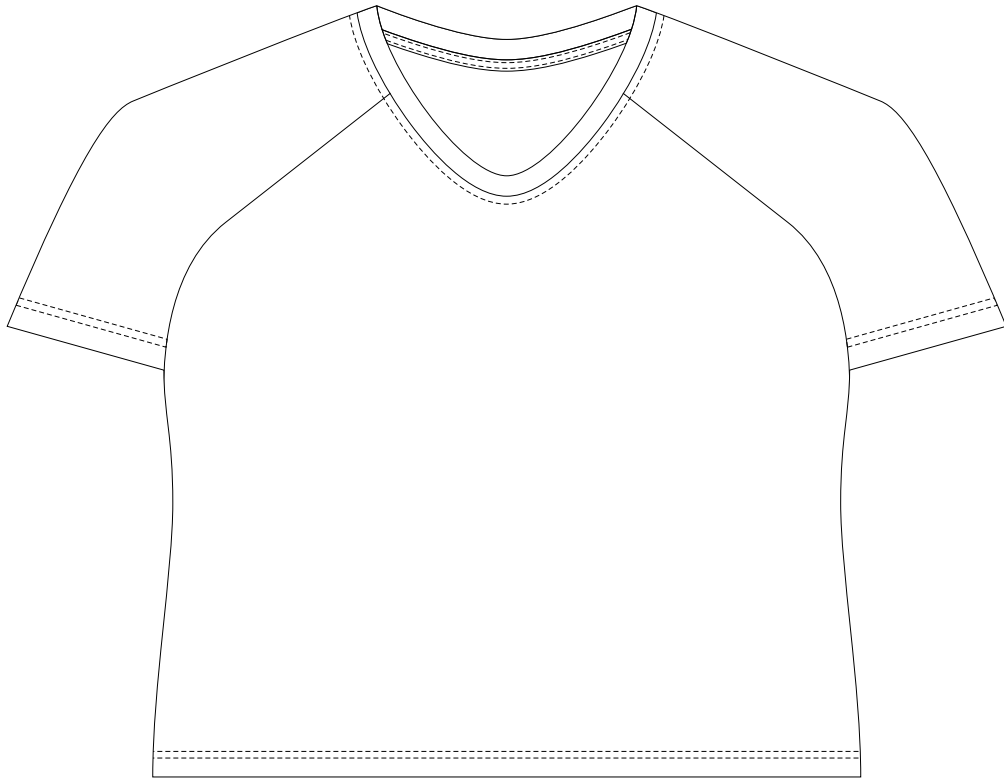

15% of Actual Size
Sublimation
FRONT
4XL

15% of Actual Size
Sublimation
FRONT
3XL