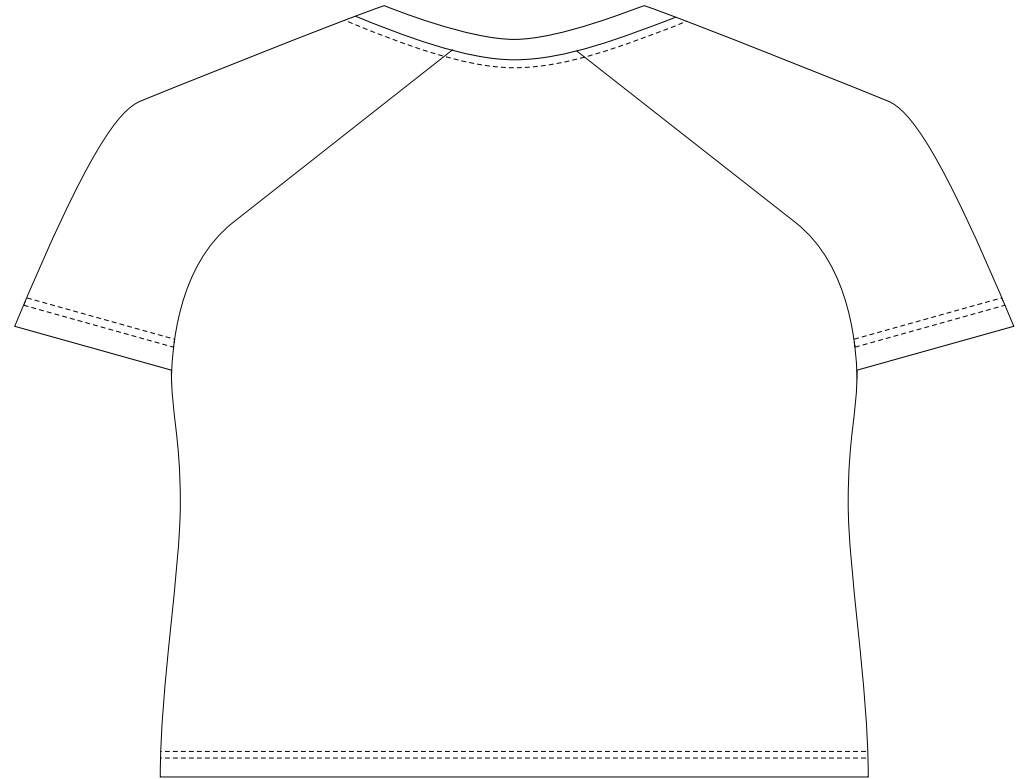

15% of Actual Size
Sublimation
BACK
4XL

15% of Actual Size
Sublimation
BACK
3XL

BRANDING SPECIFICATIONS - Custom Womens Active V-Neck T-Shirt - 133398

The garments comes with a mandatory size label and care label.

Bias tape collar to be a solid colour.

Close match pantone colours from the solid coated range. Metallic, neon or pastel colours are not available.