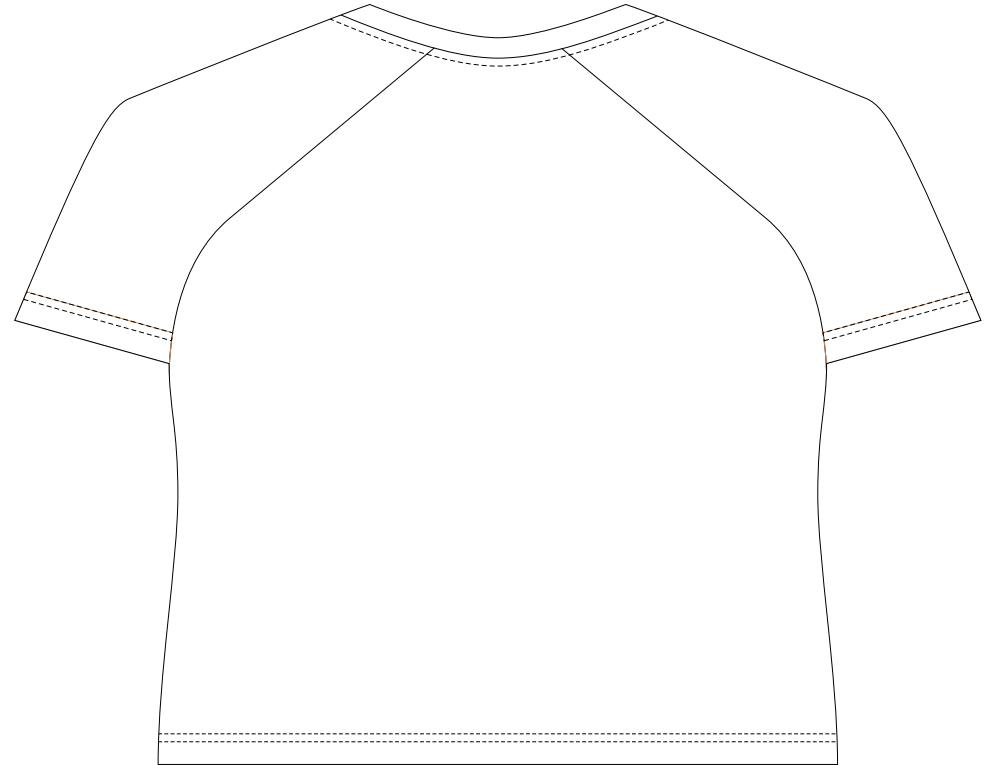

15% of Actual Size
Sublimation
BACK
3XL

15% of Actual Size
Sublimation
BACK
2XL

BRANDING SPECIFICATIONS - Custom Womens Active V-Neck T-Shirt - 133398

The garments comes with a mandatory size label and care label.

Bias tape collar to be a solid colour.

Close match pantone colours from the solid coated range. Metallic, neon or pastel colours are not available.