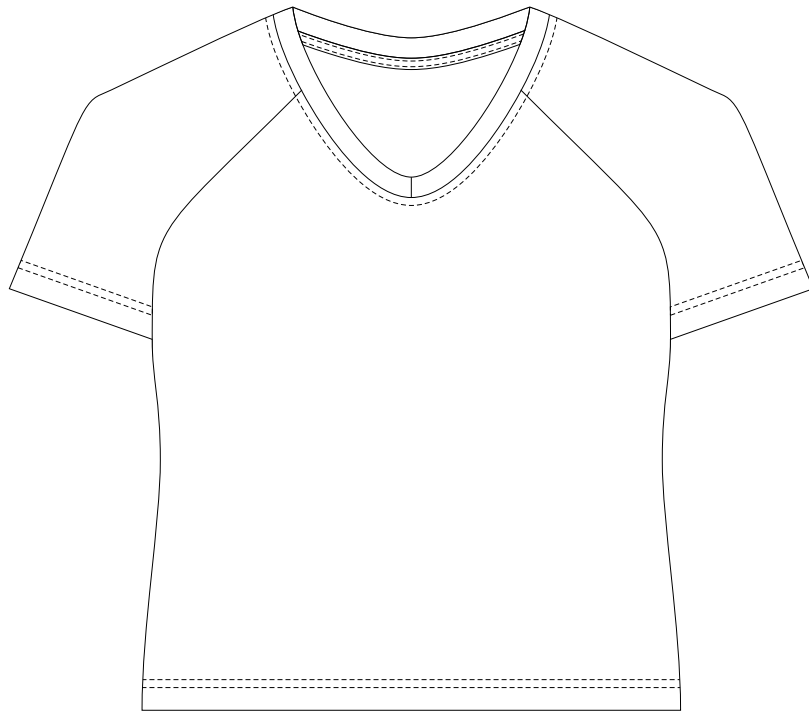

15% of Actual Size  
Sublimation  
**FRONT**  
**XS**

15% of Actual Size  
Sublimation  
**BACK**  
**XS**

**BRANDING SPECIFICATIONS - Custom Womens Active V-Neck T-Shirt - 133398**

The garments comes with a mandatory size label and care label.

Bias tape collar to be a solid colour.

Close match pantone colours from the solid coated range. Metallic, neon or pastel colours are not available.

15% of Actual Size  
Sublimation  
**FRONT**  
**SMALL**

15% of Actual Size  
Sublimation  
**BACK**  
**SMALL**

**BRANDING SPECIFICATIONS - Custom Womens Active V-Neck T-Shirt - 133398**

The garments comes with a mandatory size label and care label.

Bias tape collar to be a solid colour.