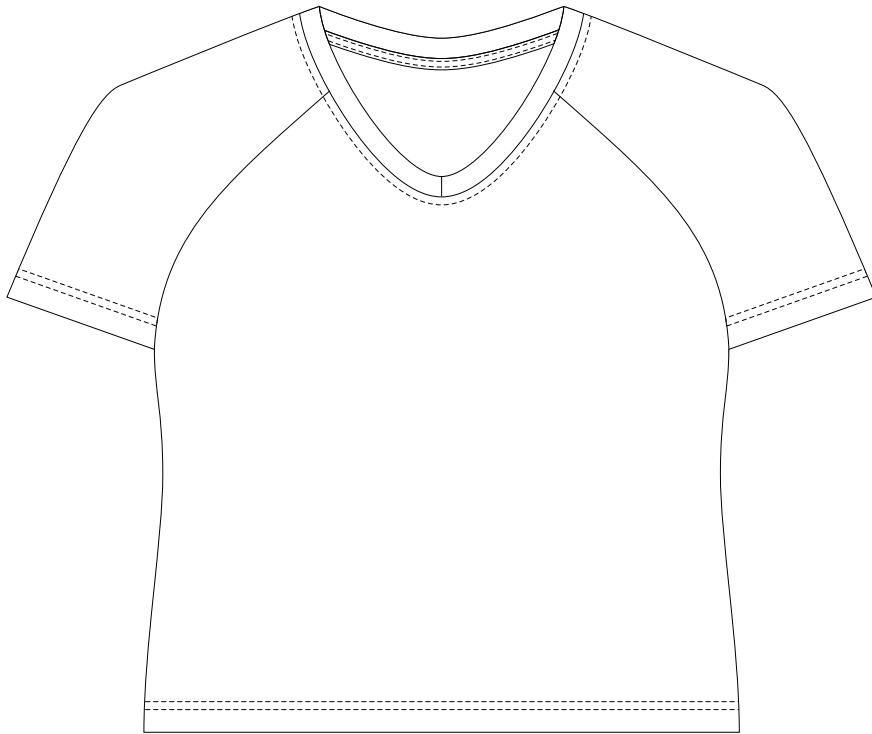

15% of Actual Size
Sublimation
FRONT
MEDIUM