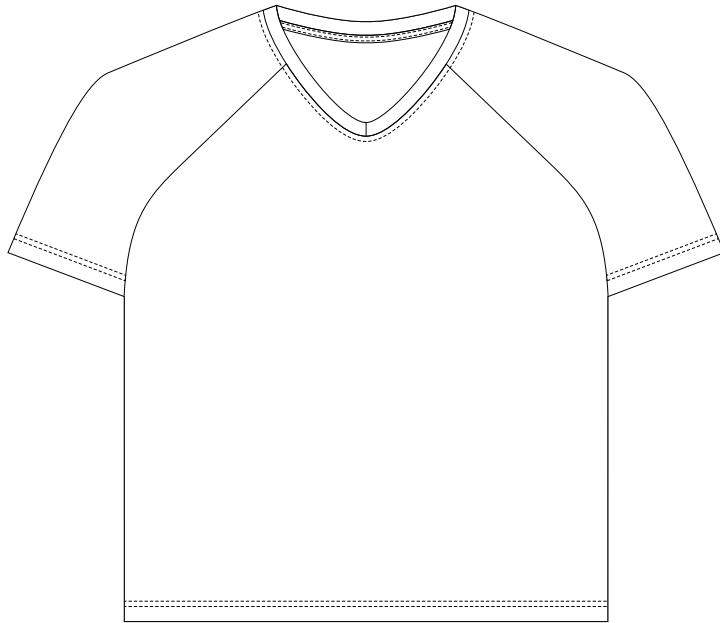

10% of Actual Size
Sublimation
FRONT
XL

10% of Actual Size
Sublimation
BACK
XL

BRANDING SPECIFICATIONS - Custom Mens Active V-Neck T-Shirt - 133397

The garments comes with a mandatory size label and care label.

Bias tape collar to be a solid colour.

Close match pantone colours from the solid coated range. Metallic, neon or pastel colours are not available.

10% of Actual Size
Sublimation
FRONT
2XL

10% of Actual Size
Sublimation
BACK
2XL