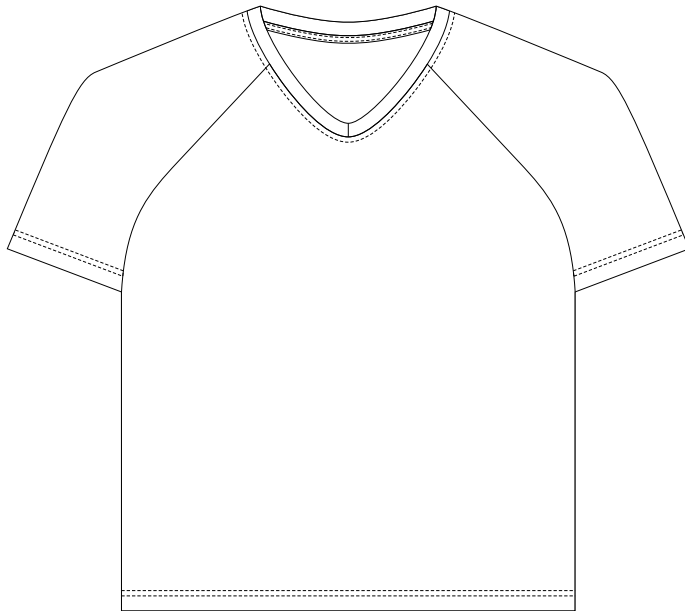

10% of Actual Size
Sublimation
FRONT
XL