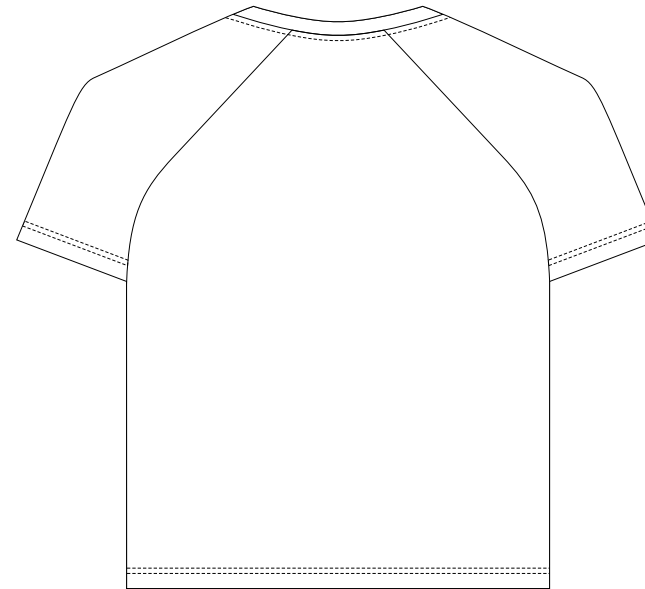

10% of Actual Size
Sublimation
FRONT
MEDIUM

10% of Actual Size
Sublimation
BACK
MEDIUM

BRANDING SPECIFICATIONS - Custom Mens Active V-Neck T-Shirt - 133397

The garments comes with a mandatory size label and care label.

Bias tape collar to be a solid colour.

Close match pantone colours from the solid coated range. Metallic, neon or pastel colours are not available.

10% of Actual Size
Sublimation
FRONT
LARGE

10% of Actual Size
Sublimation
BACK
LARGE