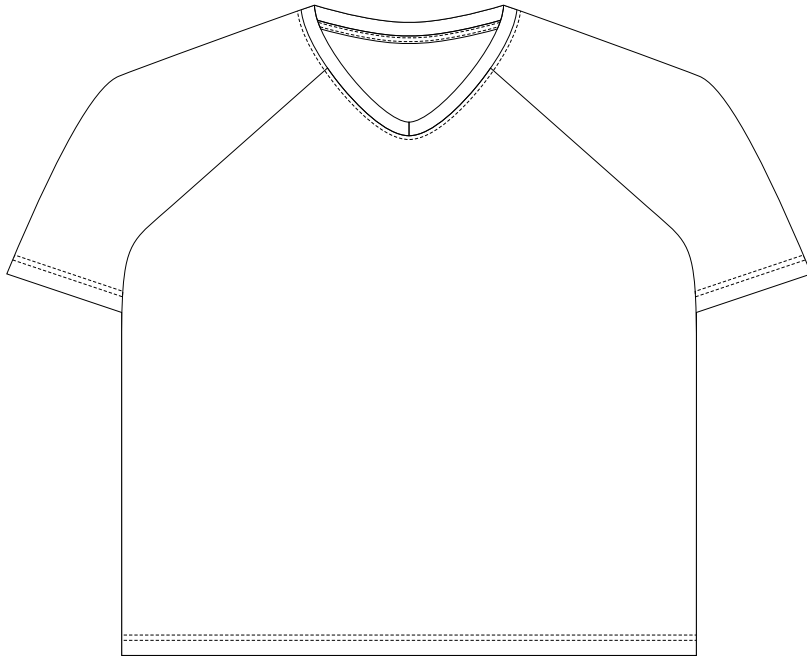

10% of Actual Size
Sublimation
FRONT
5XL