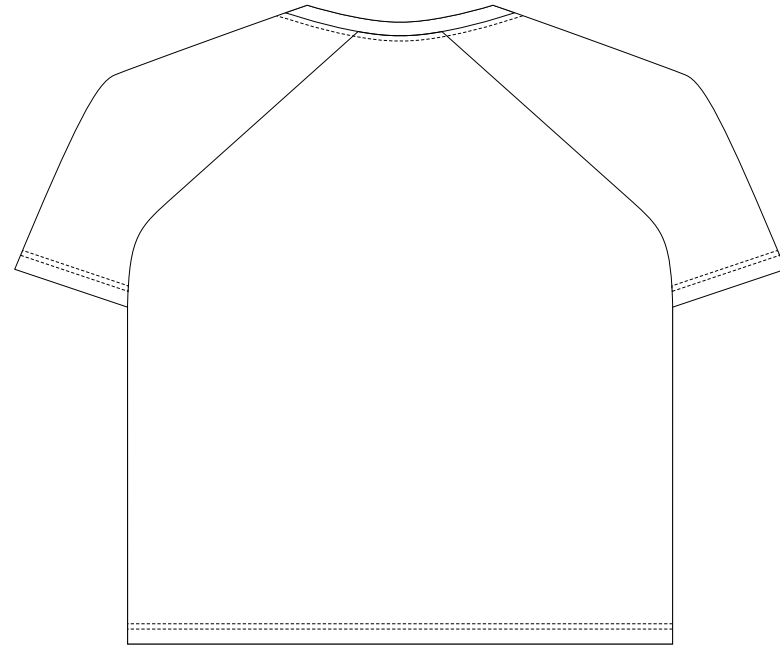

10% of Actual Size
Sublimation
BACK
4XL