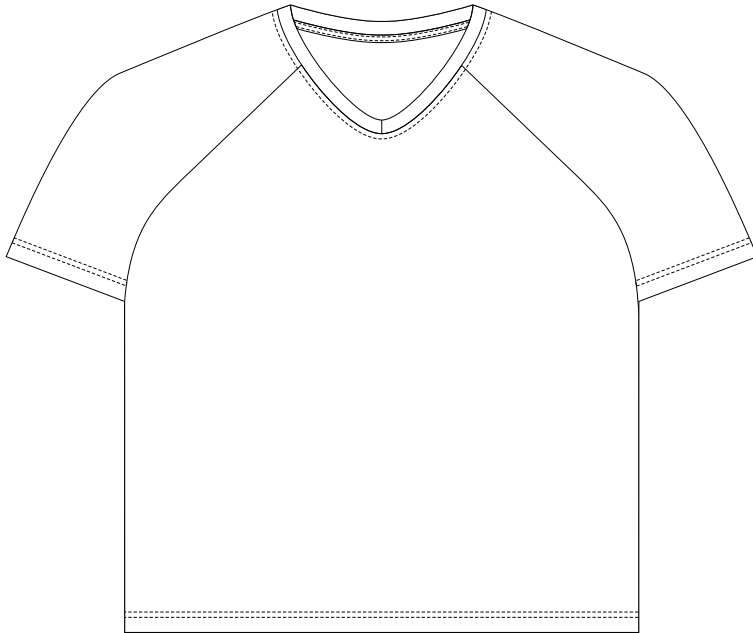

10% of Actual Size
Sublimation
FRONT
3XL