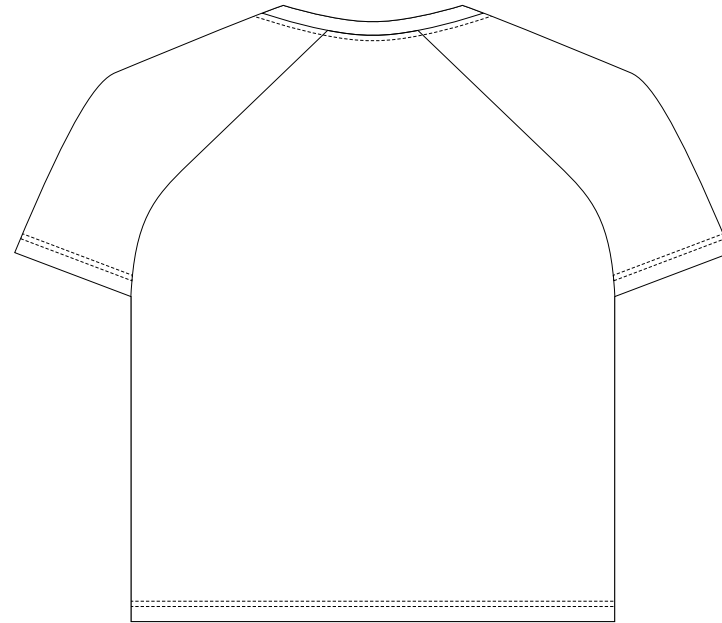

10% of Actual Size
Sublimation
FRONT
XL

10% of Actual Size
Sublimation
BACK
XL

BRANDING SPECIFICATIONS - Custom Mens Active V-Neck T-Shirt - 133397

The garments comes with a mandatory size label and care label.

Bias tape collar to be a solid colour.

Close match pantone colours from the solid coated range. Metallic, neon or pastel colours are not available.

10% of Actual Size
Sublimation
FRONT
2XL

10% of Actual Size
Sublimation
BACK
2XL