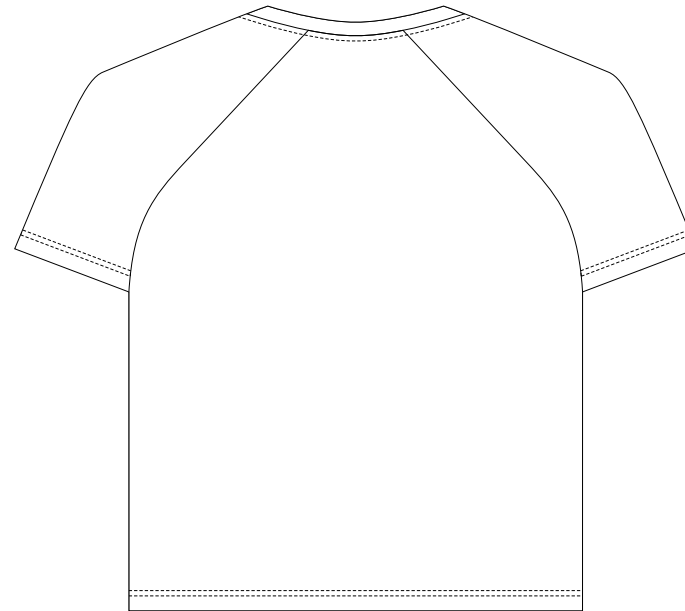

Bias tape collar to be a solid colour.

Close match pantone colours from the solid coated range. Metallic, neon or pastel colours are not available.

10% of Actual Size
Sublimation
FRONT
LARGE

10% of Actual Size
Sublimation
BACK
LARGE

BRANDING SPECIFICATIONS - Custom Mens Active V-Neck T-Shirt - 133397

The garments comes with a mandatory size label and care label.

Bias tape collar to be a solid colour.

Close match pantone colours from the solid coated range. Metallic, neon or pastel colours are not available.

10% of Actual Size
Sublimation
FRONT
XL

10% of Actual Size
Sublimation
BACK
XL

BRANDING SPECIFICATIONS - Custom Mens Active V-Neck T-Shirt - 133397

The garments comes with a mandatory size label and care label.