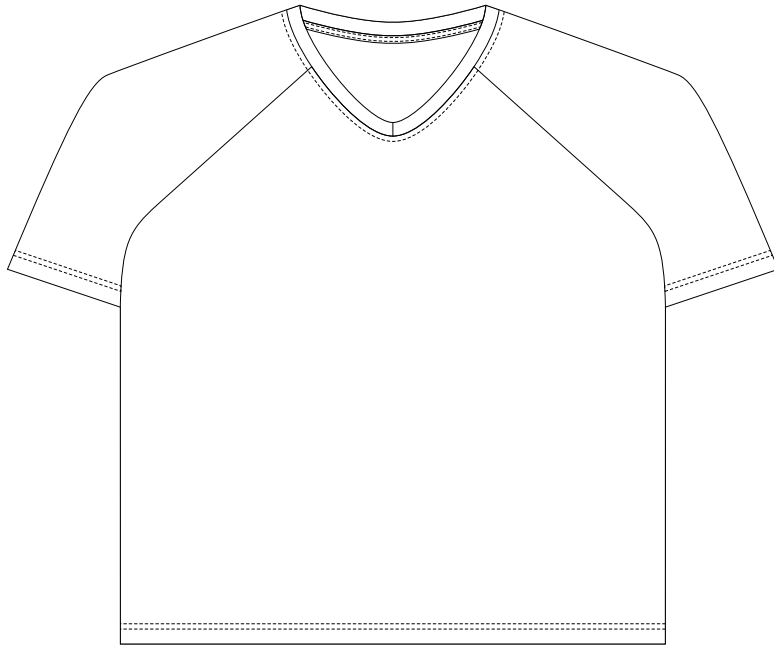

10% of Actual Size
Sublimation
FRONT
4XL