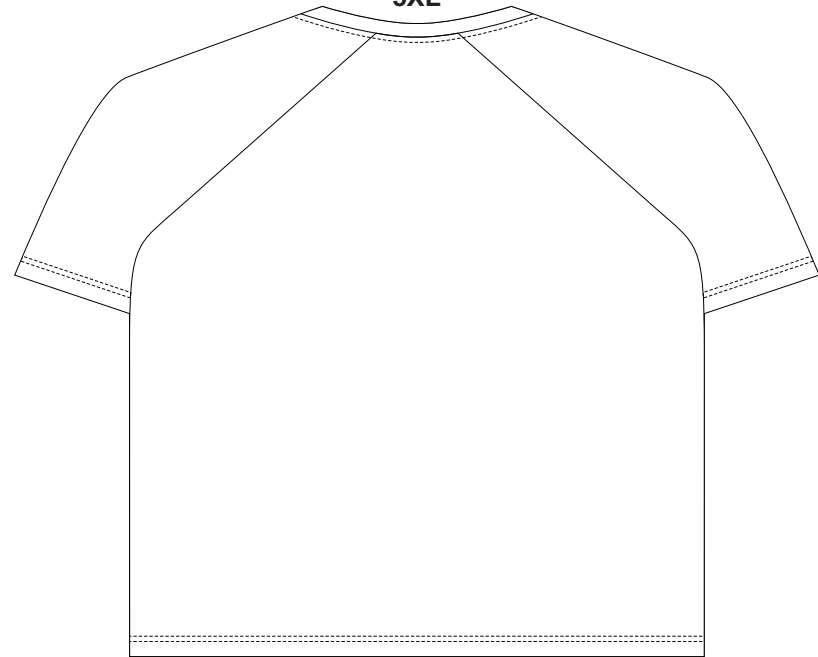

10% of Actual Size
Sublimation
BACK
5XL