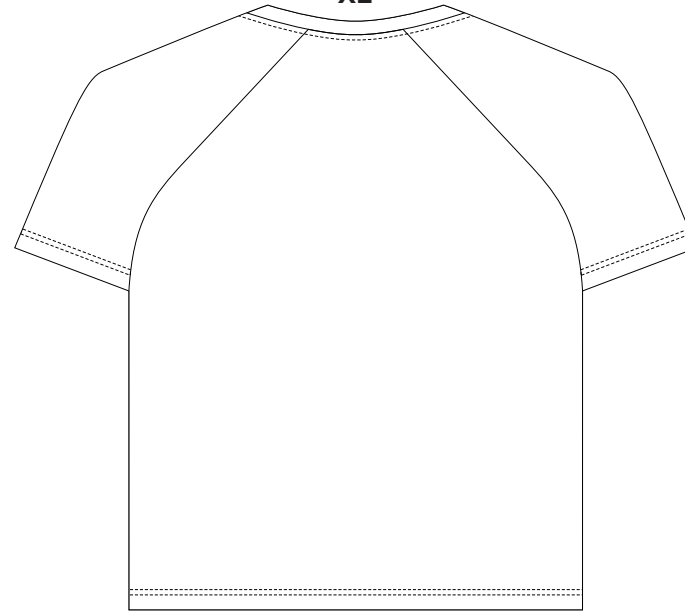

10% of Actual Size
Sublimation
BACK
XL