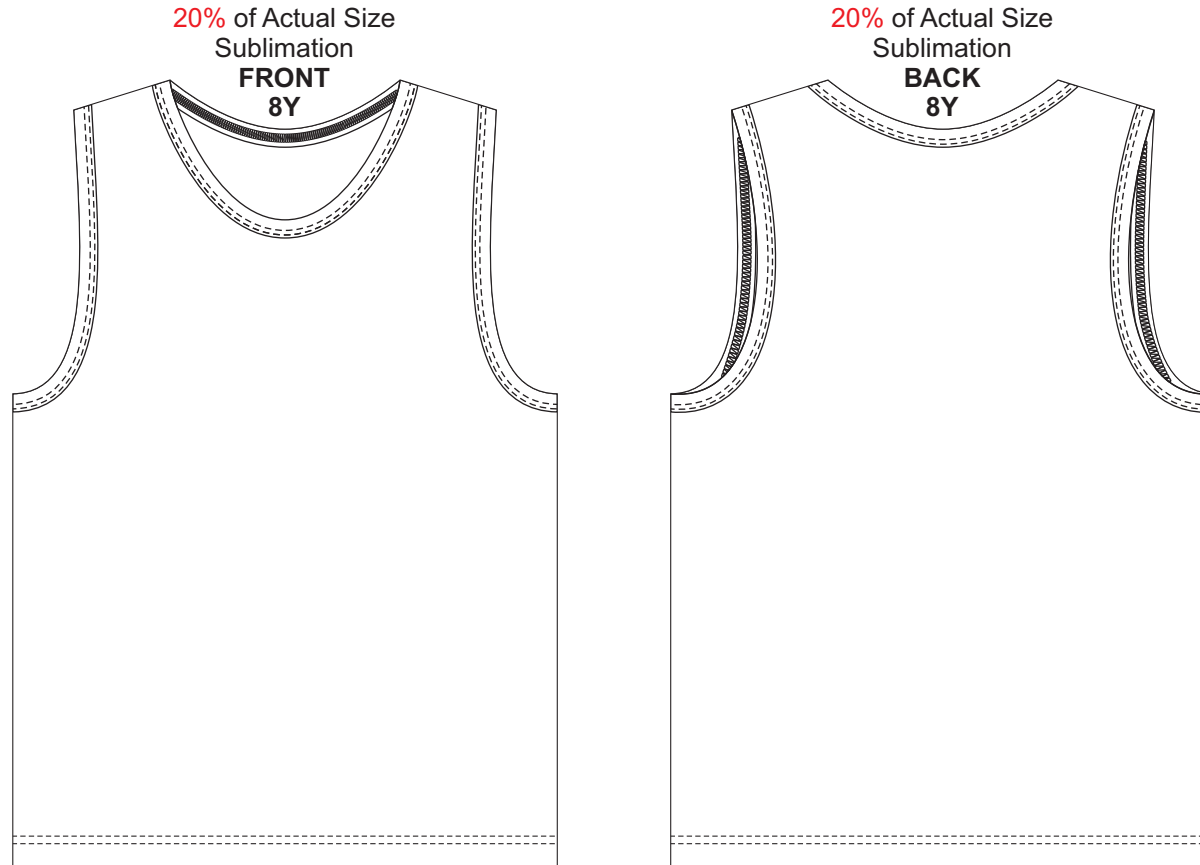

## **BRANDING SPECIFICATIONS - Custom Youth Active Tank Top - 133393**

The garments comes with a mandatory size label and care label.

Bias tape collar and armhole are to be solid colour.

Prefer to supply pantone colours from the solid coated range to close match for sublimated garments. Metallic, neon or pastel colours are not available.

**BRANDING SPECIFICATIONS - Custom Youth Active Tank Top - 133393**

The garments comes with a mandatory size label and care label.

Bias tape collar and armhole are to be solid colour.

Prefer to supply pantone colours from the solid coated range to close match for sublimated garments. Metallic, neon or pastel colours are not available.

20% of Actual Size  
Sublimation  
**FRONT**  
14Y

20% of Actual Size  
Sublimation  
**BACK**  
14Y

**BRANDING SPECIFICATIONS** - Custom Youth Active Tank Top - 133393

The garments comes with a mandatory size label and care label.