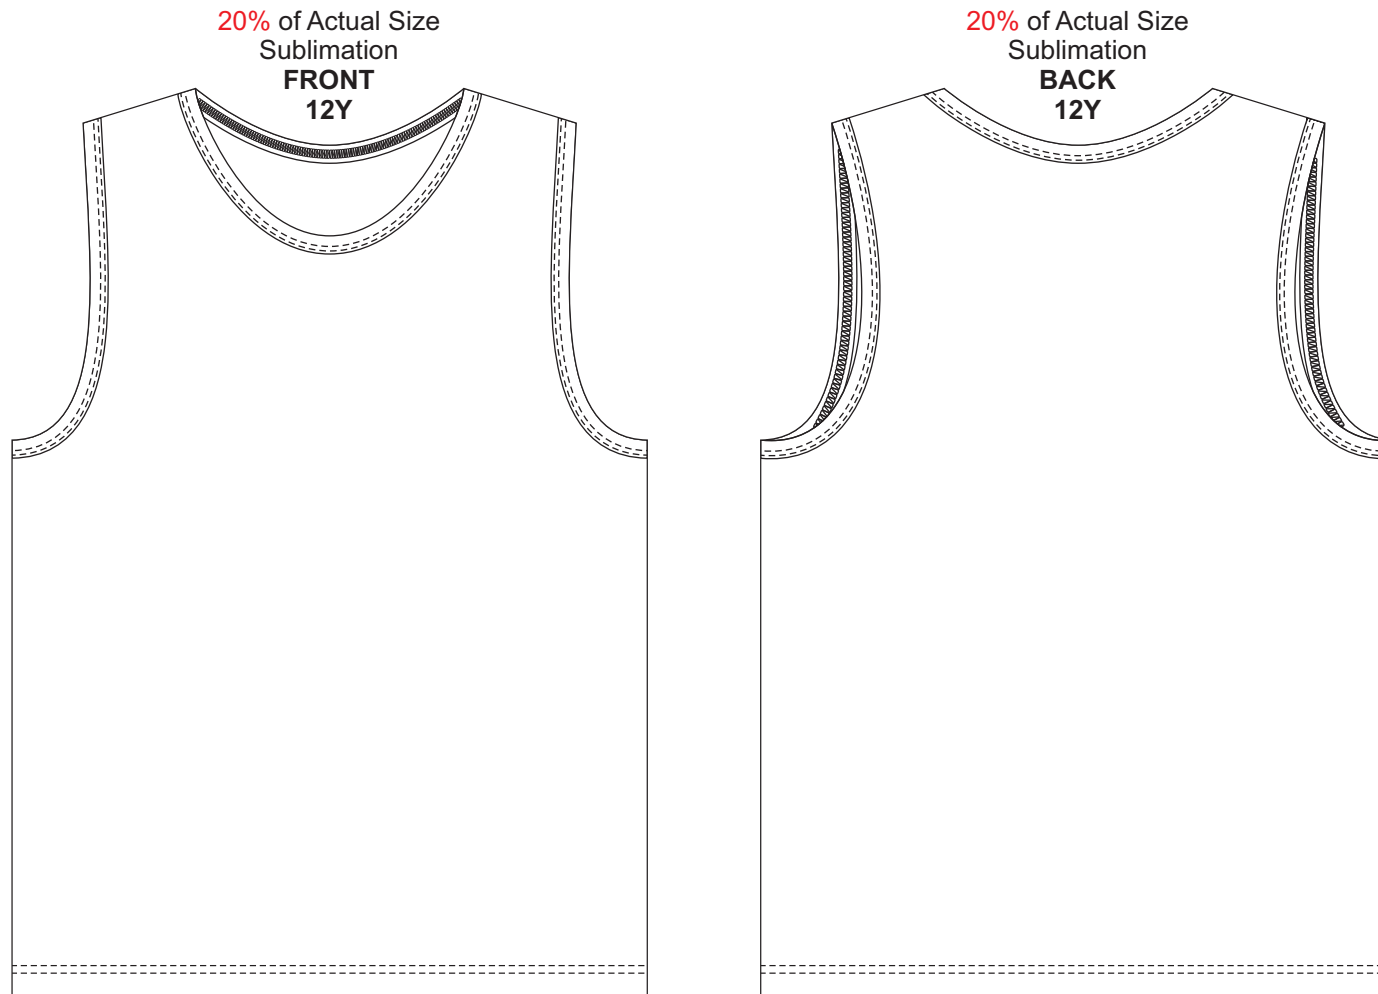

## **BRANDING SPECIFICATIONS - Custom Youth Active Tank Top - 133393**

The garments comes with a mandatory size label and care label.

Bias tape collar and armhole are to be solid colour.

Prefer to supply pantone colours from the solid coated range to close match for sublimated garments. Metallic, neon or pastel colours are not available.

**BRANDING SPECIFICATIONS - Custom Youth Active Tank Top - 133393**

The garments comes with a mandatory size label and care label.

Bias tape collar and armhole are to be solid colour.

Prefer to supply pantone colours from the solid coated range to close match for sublimated garments. Metallic, neon or pastel colours are not available.

100% of Actual Size  
Sublimation custom tag

Dotted line = Stitch line