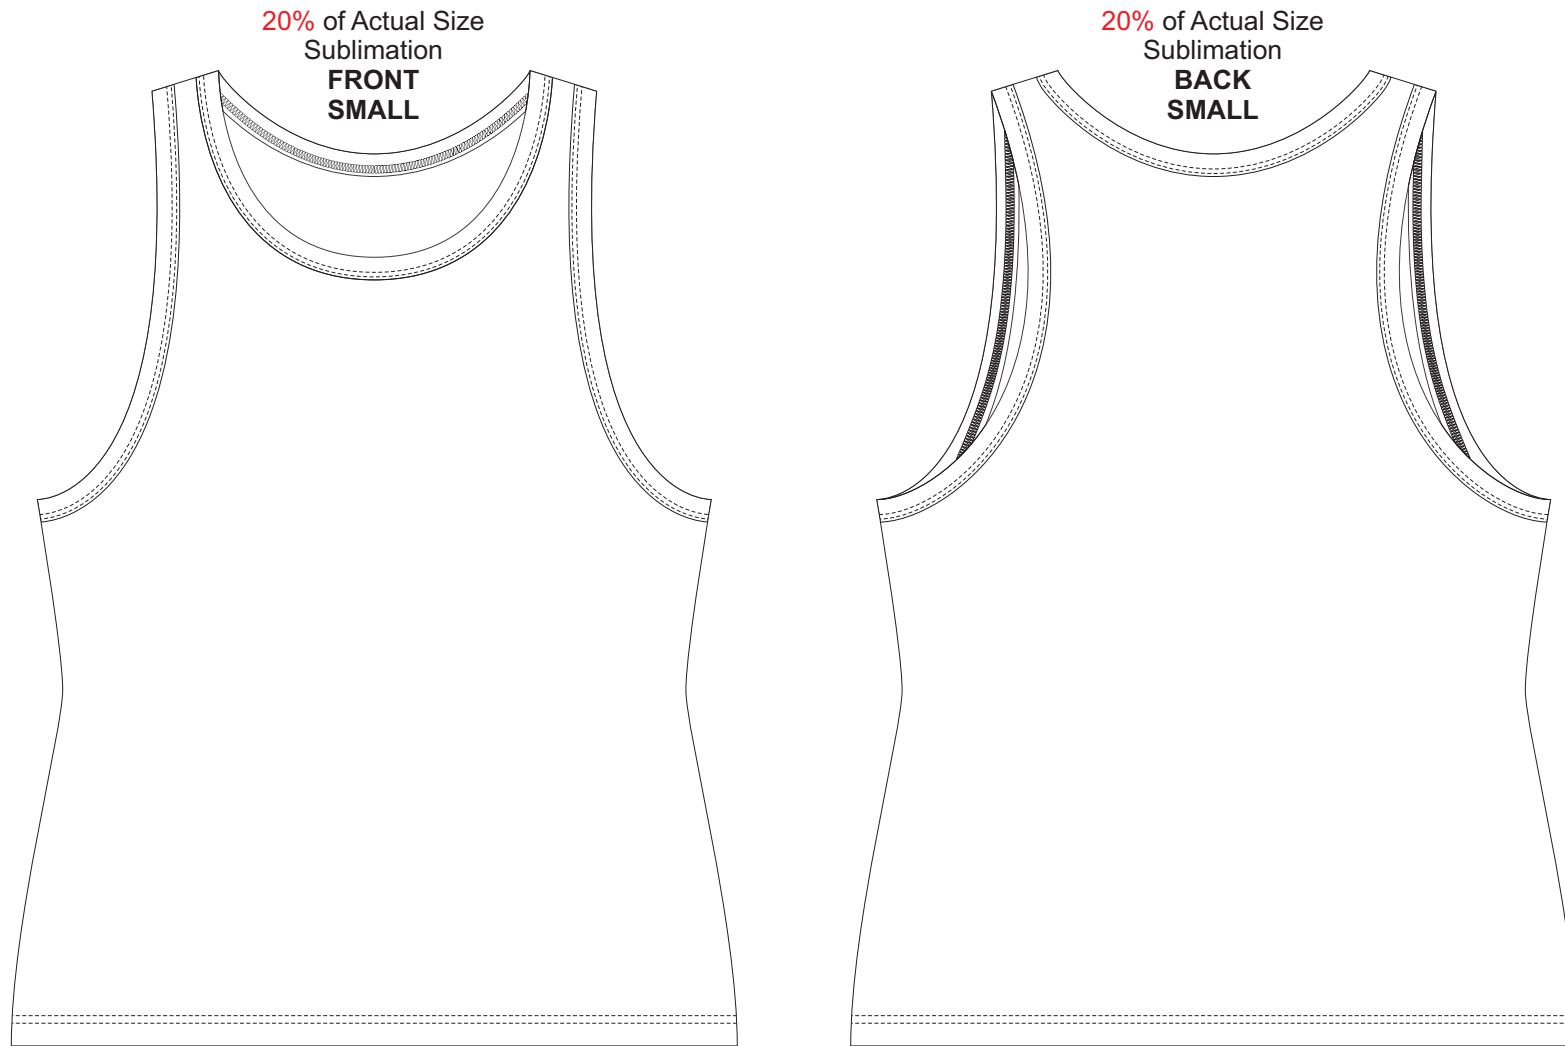

BRANDING SPECIFICATIONS - Custom Womens Active Tank Top - 133392

The garments comes with a mandatory size label and care label.

Bias tape collar and armhole are to be solid colour.

Prefer to supply pantone colours from the solid coated range to close match for sublimated garments. Metallic, neon or pastel colours are not available.