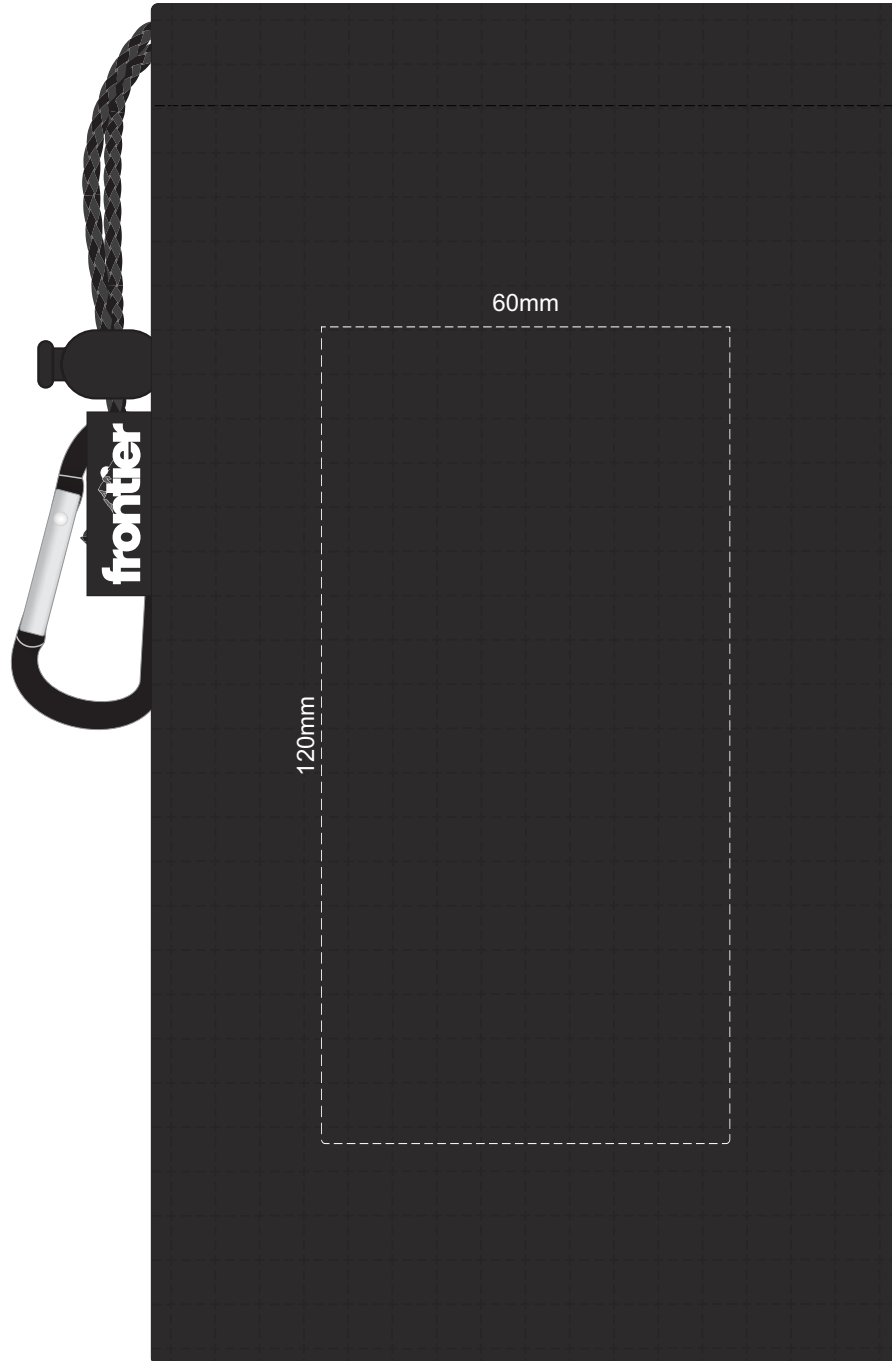

90% of Actual Size
Colourflex Transfer
Faux Embroidery
DigiFlex Transfer

**FRONT
POUCH**

90% of Actual Size
Colourflex Transfer
Faux Embroidery
DigiFlex Transfer

**BACK
POUCH**

40% of Actual Size
Colourflex Transfer
Faux Embroidery
DigiFlex Transfer

BLANKET