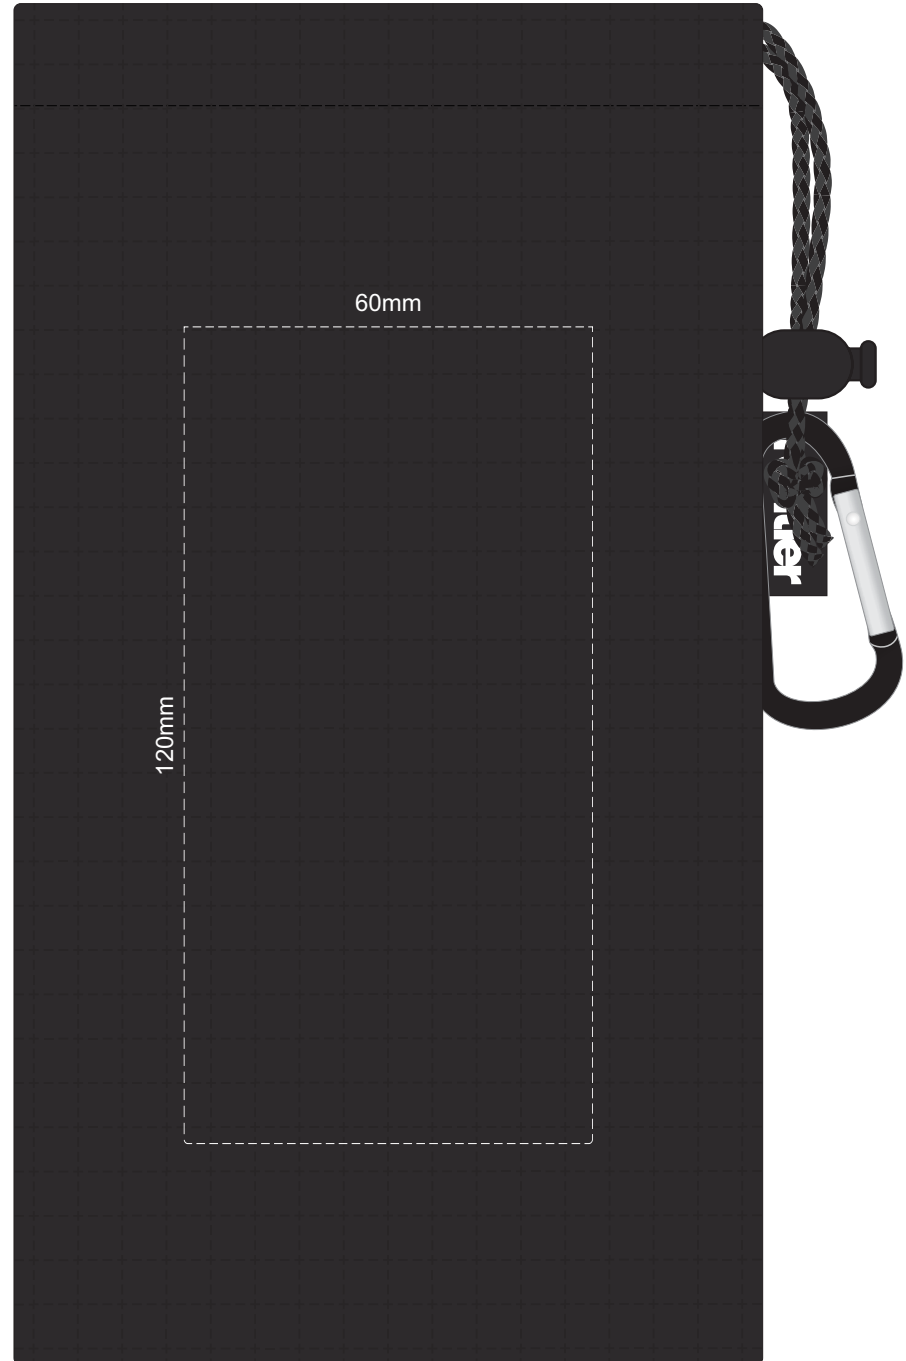

90% of Actual Size
Colourflex Transfer
Faux Embroidery
DigiFlex Transfer

**FRONT
POUCH**

90% of Actual Size
Colourflex Transfer
Faux Embroidery
DigiFlex Transfer

**BACK
POUCH**

40% of Actual Size
Colourflex Transfer
Faux Embroidery
DigiFlex Transfer

BLANKET