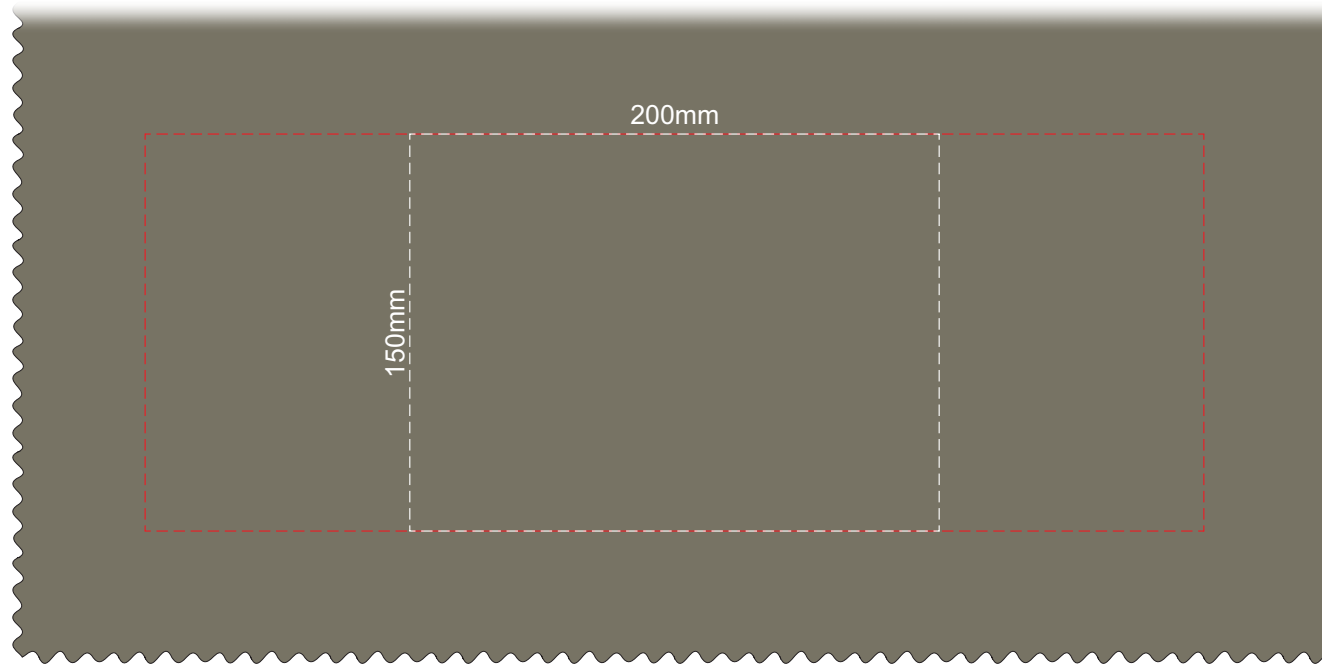

100% of Actual Size  
Colourflex Transfer  
Faux Embroidery  
DigiFlex Transfer  
**POUCH**

35% of Actual Size  
Screen Print  
Colourflex Transfer  
Faux Embroidery  
DigiFlex Transfer

Branding area can be moved anywhere within the red line.

10% of Towel Actual Size