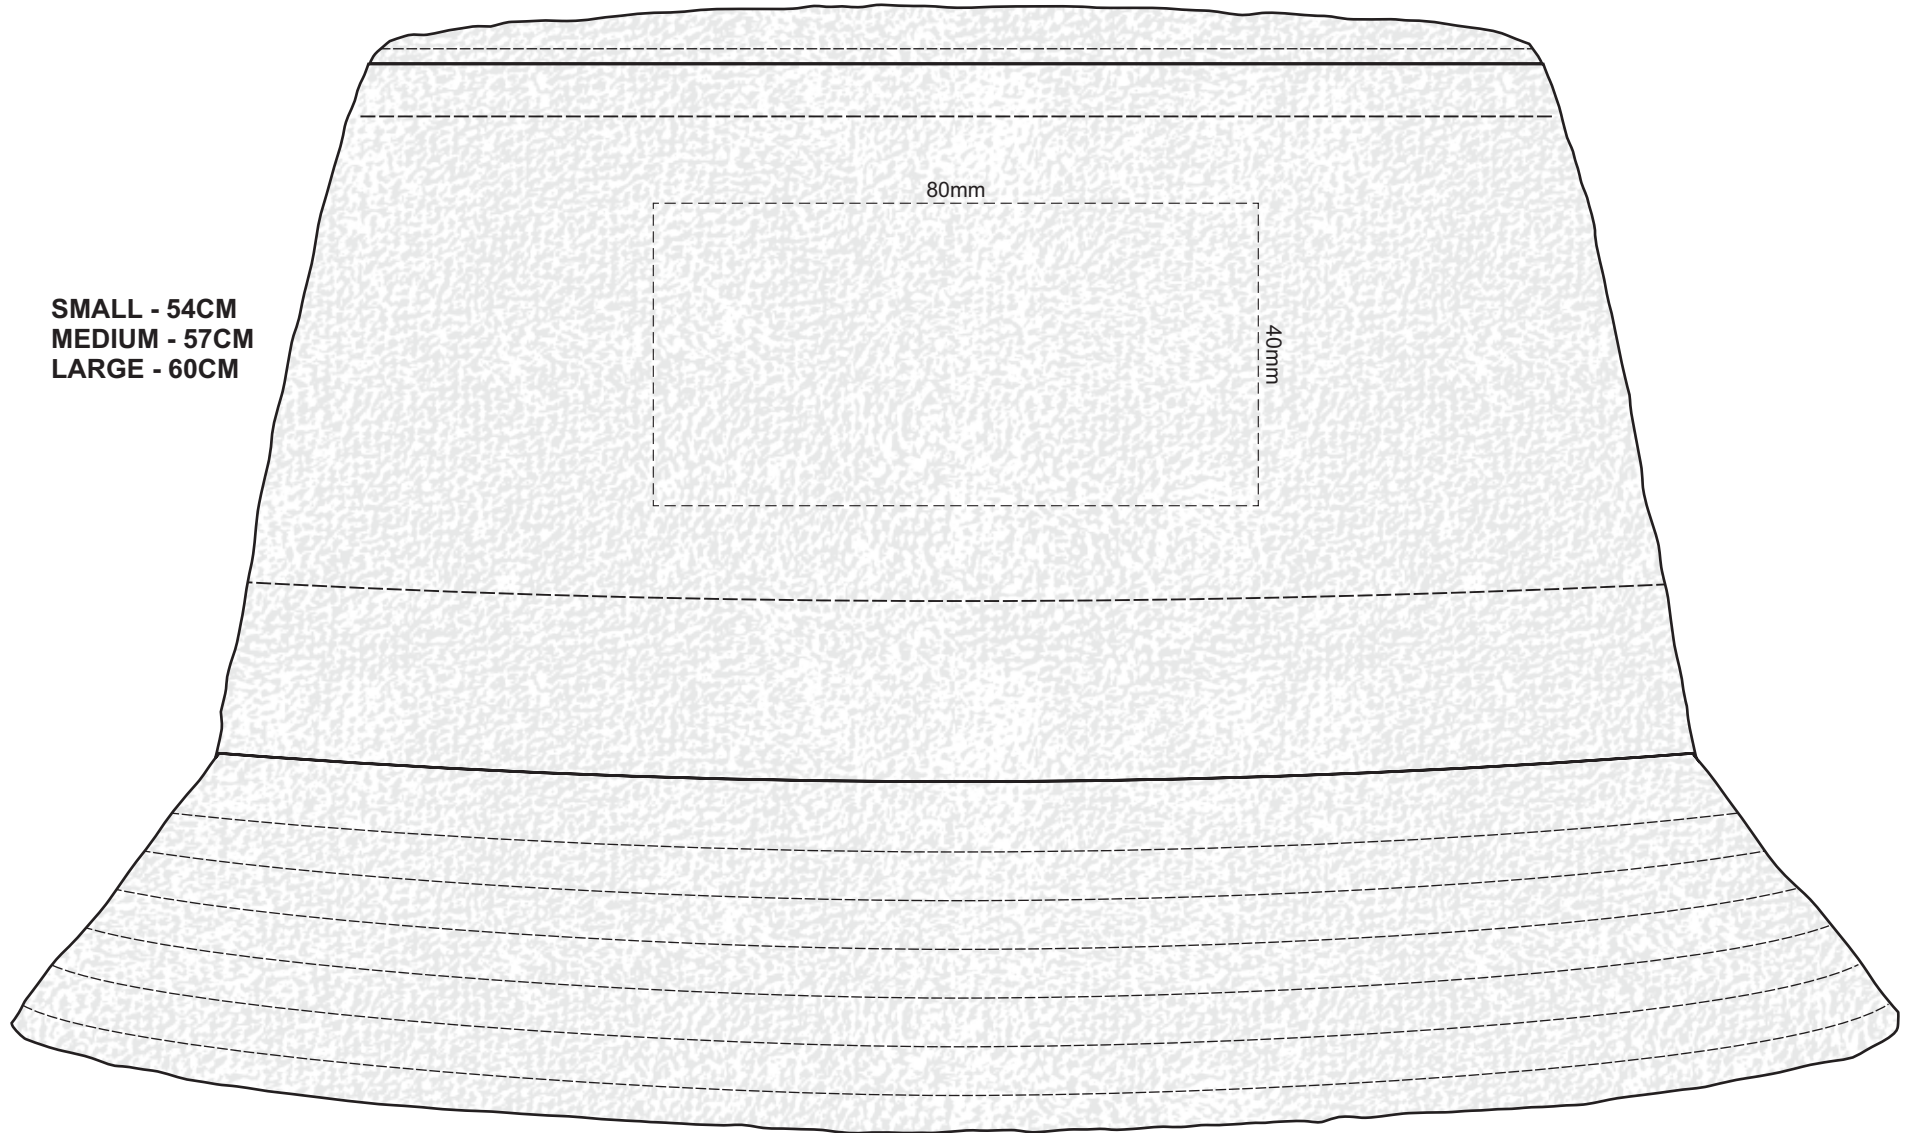

100% of Actual Size  
Embroidery  
(front & back print available)  
FRONT

SMALL - 54CM  
MEDIUM - 57CM  
LARGE - 60CM

100% of Actual Size  
Sublimation  
(reversed inside out - tearaway tag is visible)  
REVERSE

TOP

100% of Actual Size  
Sublimation  
((reversed inside out - tearaway tag is visible  
front & back print available)  
REVERSE

**SMALL - 54CM**  
**MEDIUM - 57CM**  
**LARGE - 60CM**