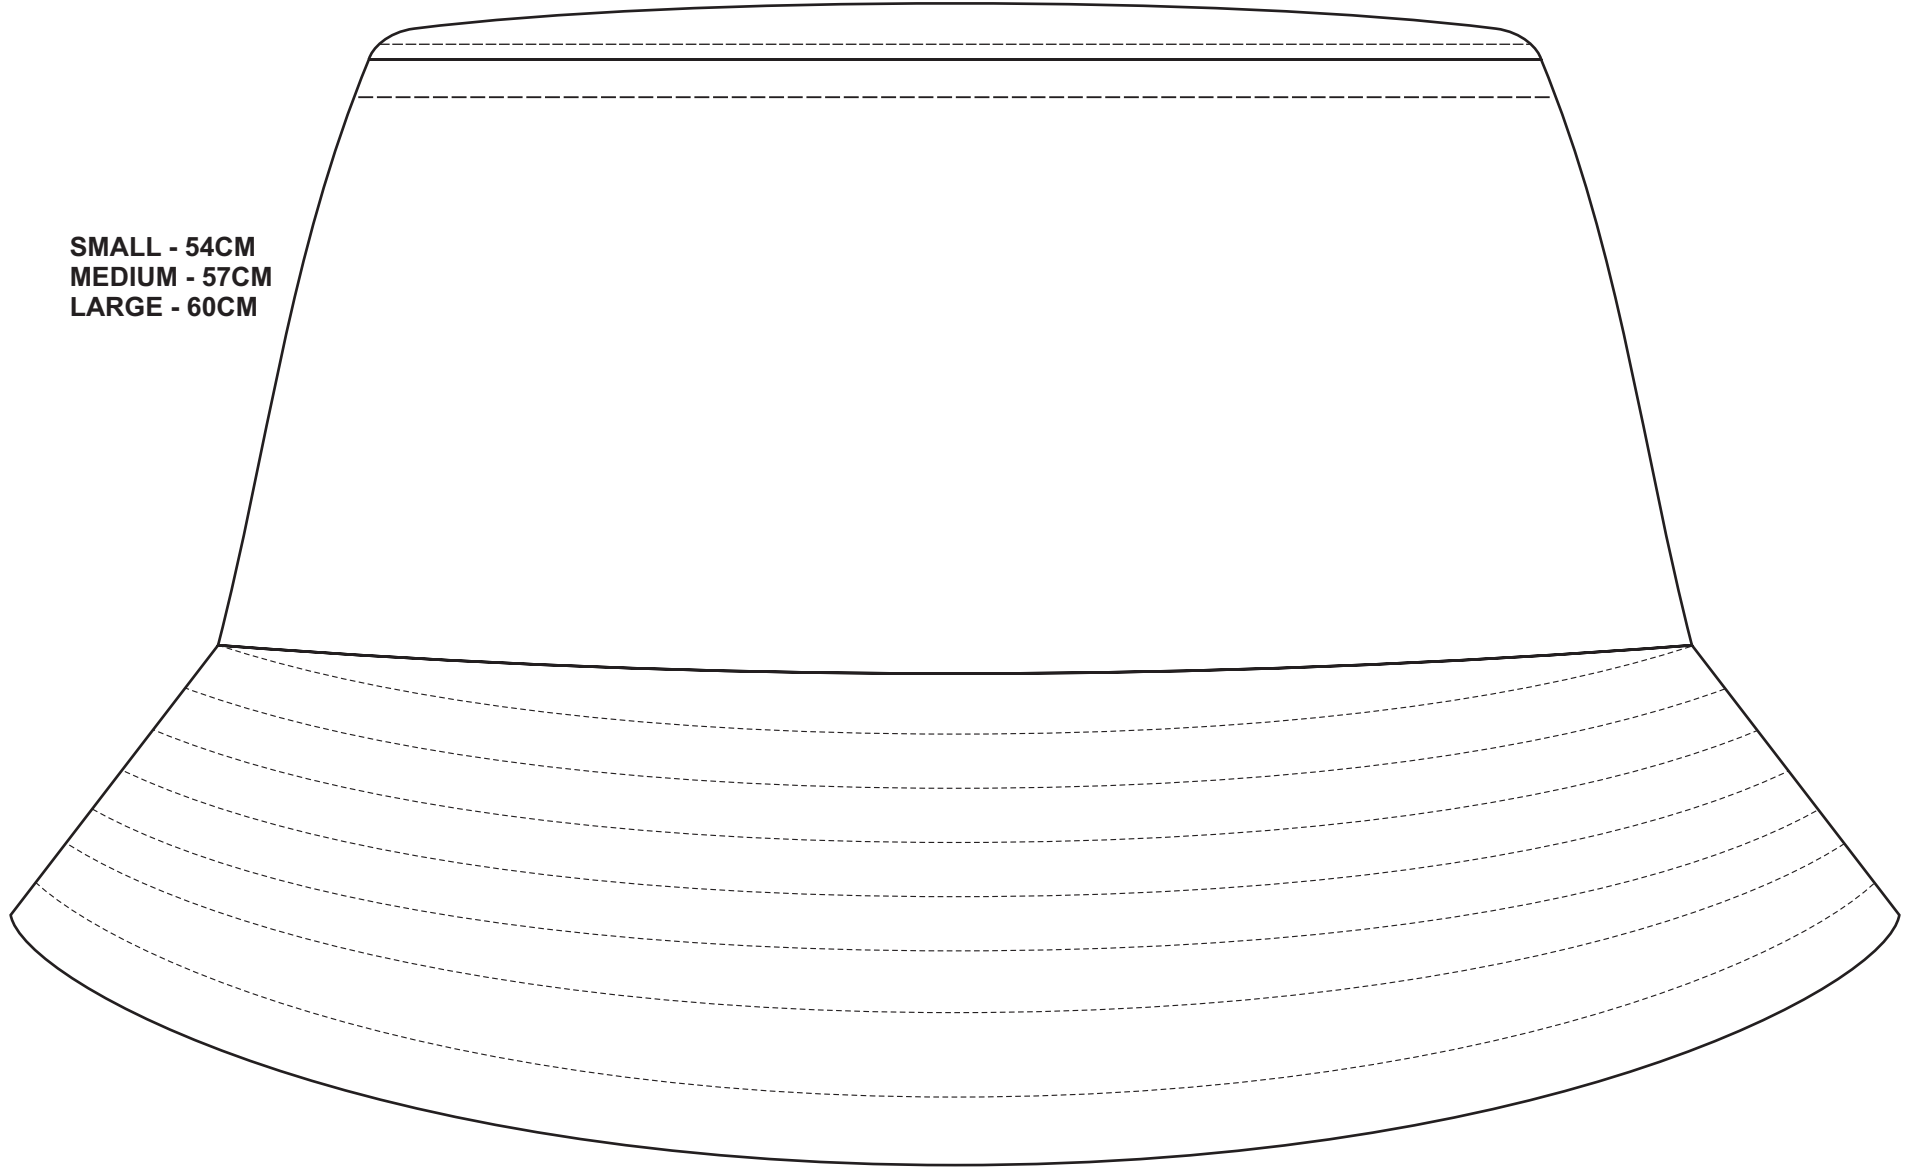

100% of Actual Size
Sublimation

SMALL - 54CM
MEDIUM - 57CM
LARGE - 60CM

100% of Actual Size
Sublimation Template

165mm

TOP

Blue Line = The SIGNIFICANT PRINT AREA
(Keep all critical images & text within this box)

Black Line = Maximum print area

Pink Line = Bleed off to here

100% of Actual Size
Full Colour Patch

SMALL - 54CM
MEDIUM - 57CM
LARGE - 60CM

SQUARE PATCH

100% of Actual Size
Full Colour Patch

SMALL - 54CM
MEDIUM - 57CM
LARGE - 60CM

RECTANGLE PATCH

100% of Actual Size
Full Colour Patch

SMALL - 54CM
MEDIUM - 57CM
LARGE - 60CM

50mm

CIRCLE PATCH