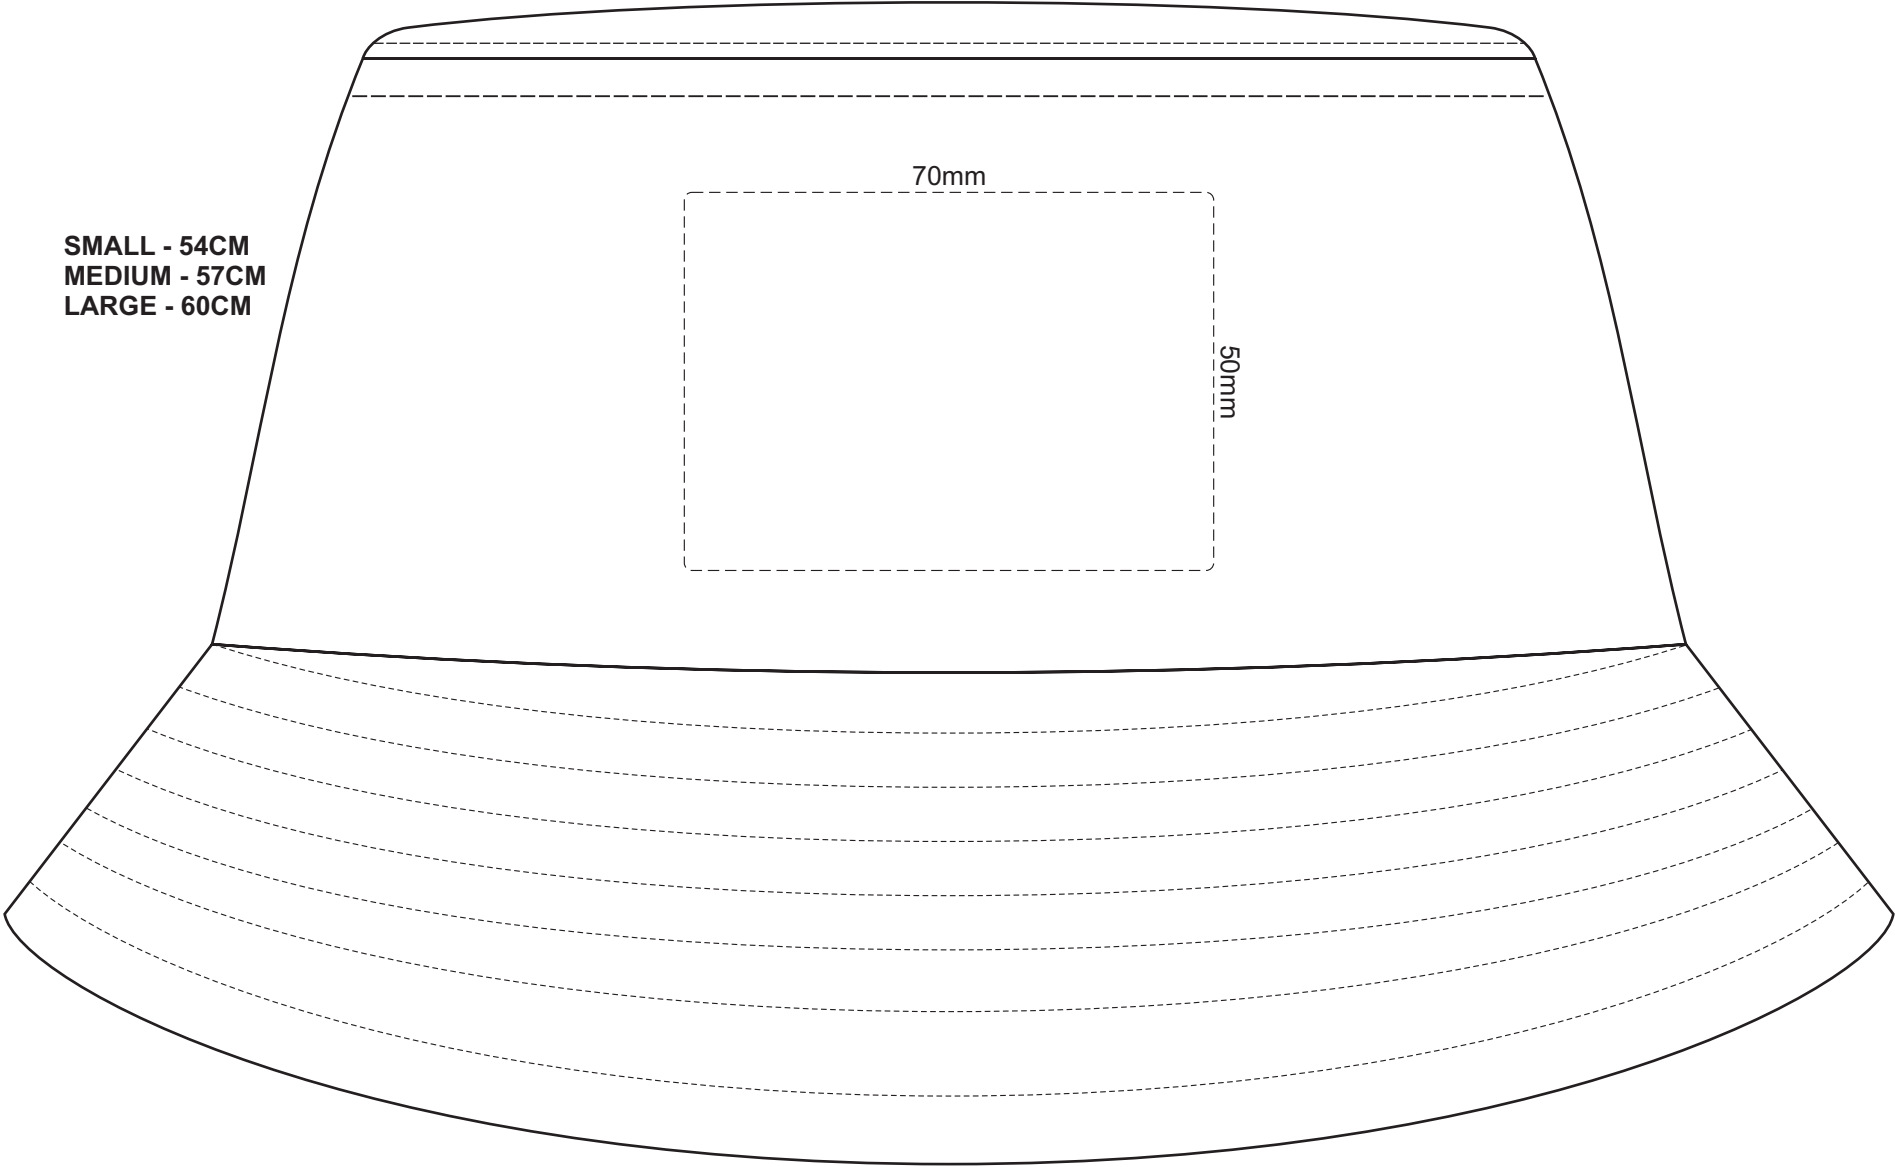

100% of Actual Size
Sublimation

SMALL - 54CM
MEDIUM - 57CM
LARGE - 60CM

100% of Actual Size
Sublimation Template

165mm

TOP

Blue Line = The SIGNIFICANT PRINT AREA
(Keep all critical images & text within this box)

Black Line = Maximum print area

Pink Line = Bleed off to here

100% of Actual Size
Full Colour Patch

SMALL - 54CM
MEDIUM - 57CM
LARGE - 60CM

SQUARE PATCH

100% of Actual Size
Full Colour Patch

SMALL - 54CM
MEDIUM - 57CM
LARGE - 60CM

RECTANGLE PATCH

100% of Actual Size
Full Colour Patch

SMALL - 54CM
MEDIUM - 57CM
LARGE - 60CM

50mm

CIRCLE PATCH