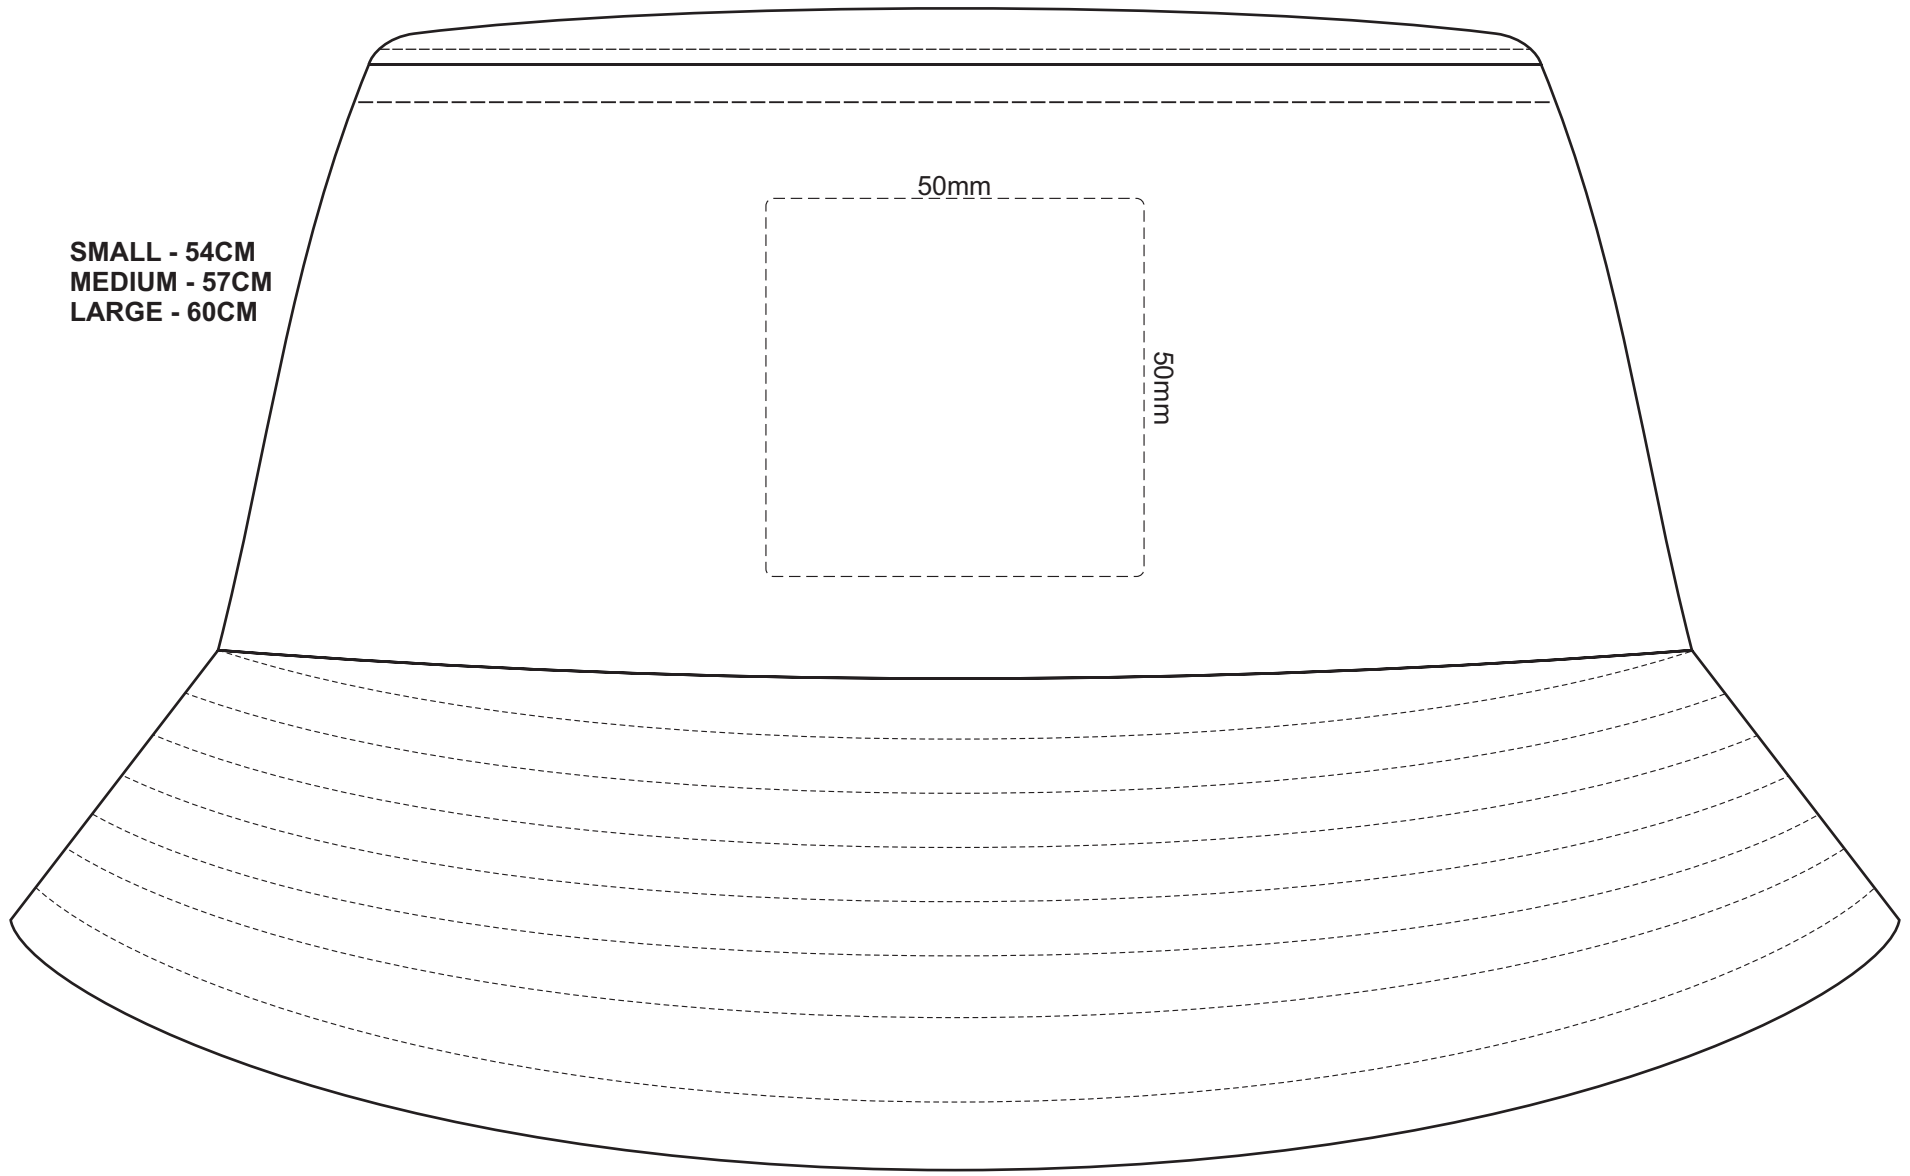

100% of Actual Size
Sublimation

SMALL - 54CM
MEDIUM - 57CM
LARGE - 60CM

100% of Actual Size
Sublimation Template

165mm

TOP

Blue Line = The SIGNIFICANT PRINT AREA
(Keep all critical images & text within this box)

Black Line = Maximum print area

Pink Line = Bleed off to here

100% of Actual Size
Full Colour Patch

SMALL - 54CM
MEDIUM - 57CM
LARGE - 60CM

SQUARE PATCH

100% of Actual Size
Full Colour Patch

SMALL - 54CM
MEDIUM - 57CM
LARGE - 60CM

RECTANGLE PATCH

100% of Actual Size
Full Colour Patch

SMALL - 54CM
MEDIUM - 57CM
LARGE - 60CM

50mm

CIRCLE PATCH