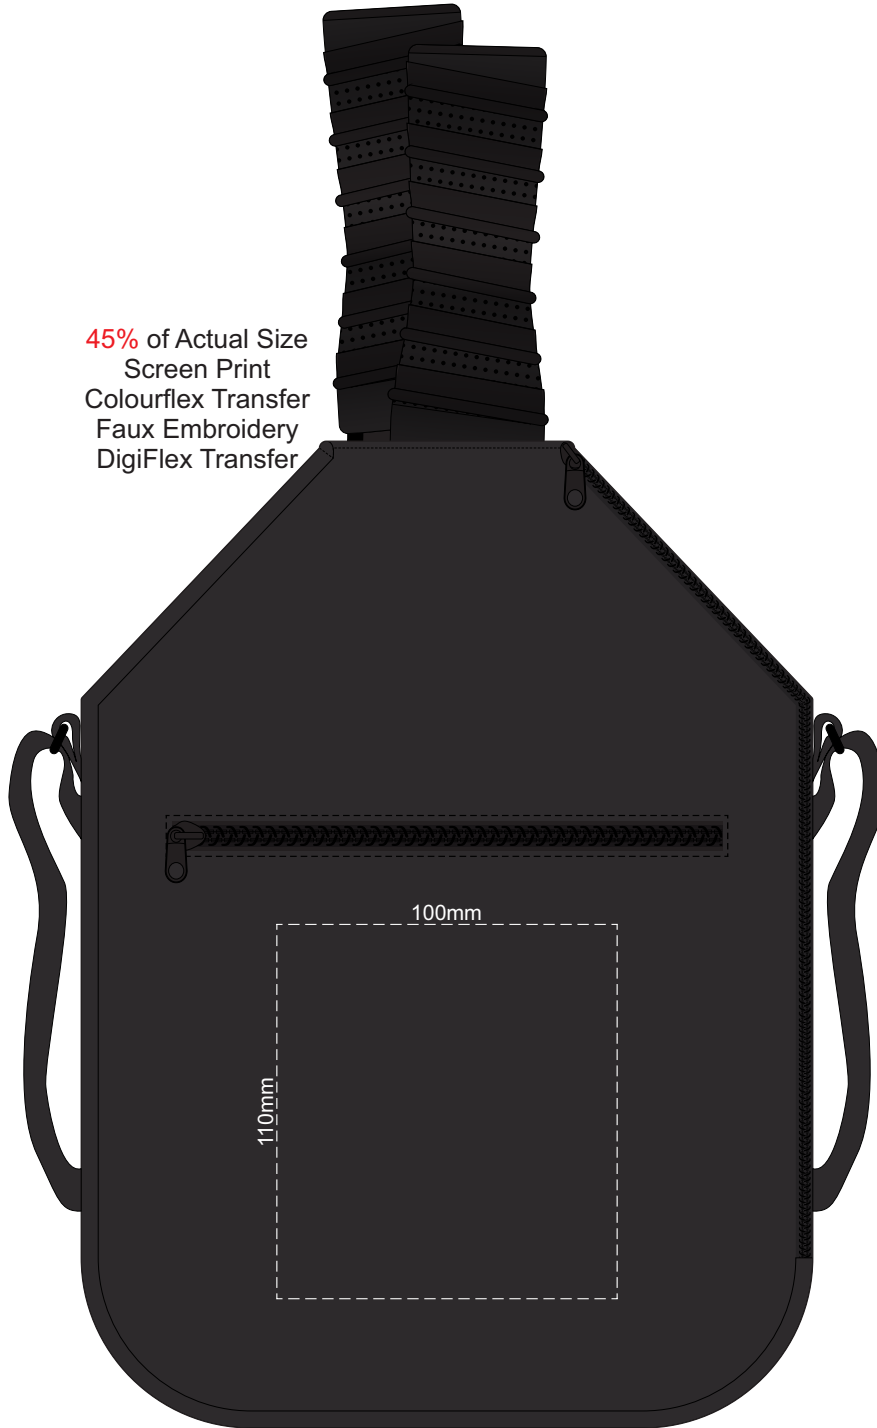

45% of Actual Size  
Pad Print

## PADDLE

Branding area can be moved **anywhere within the red line.**

45% of Actual Size  
Screen Print  
(One Colour Only)

## PADDLE

45% of Actual Size  
Screen Print  
Colourflex Transfer  
Faux Embroidery  
DigiFlex Transfer

**BAG FRONT ONLY**