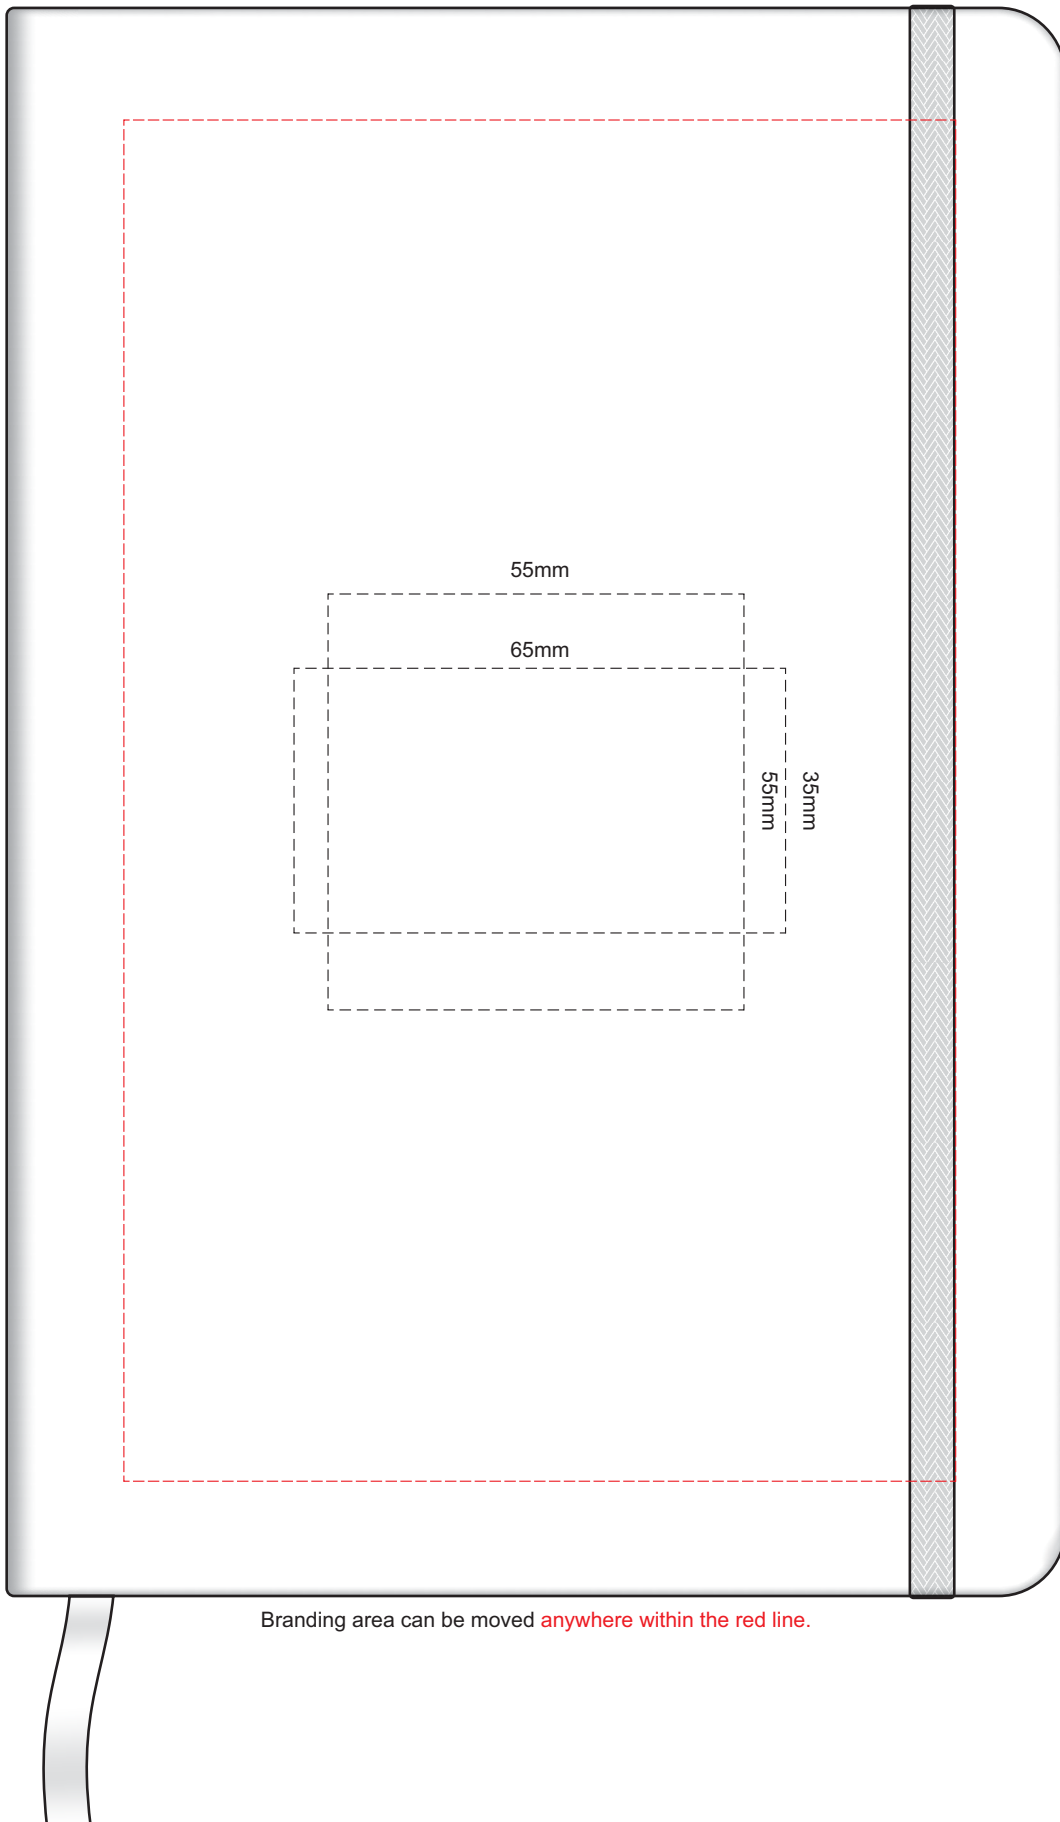

100% of Actual Size  
Laser Engraving

POSITION D

POSITION E

Laser engraves to an oxidised white

100% of Actual Size  
Direct Digital

POSITION D

POSITION E

100% of Actual Size  
Pad Print

Branding area can be moved **anywhere within the red line.**

Ecru
Pale Yellow
Yellow
Orange
Peach
Pink
Red
Burgandy
Sage
Olive
Bright Green
Dark Green
Teal
Light Blue
Slate Blue
Dark Blue
Mauve
Purple
Grey
Black

100% of Actual Size  
Pad Print BACK

Ecru
Pale Yellow
Yellow
Orange
Peach
Pink
Red
Burgandy
Sage
Olive
Bright Green
Dark Green
Teal
Light Blue
Slate Blue
Dark Blue
Mauve
Purple
Grey
Black

Branding area can be moved anywhere within the red line.

Please note: Print area 70mm x 55mm is **moveable within the red dotted area**, the print area cannot be rotated.

-  Copper Foil Print Colour
-  Silver Foil Print Colour
-  Gold Foil Print Colour

70% of Actual Size  
Digital Print - Belly Band Template