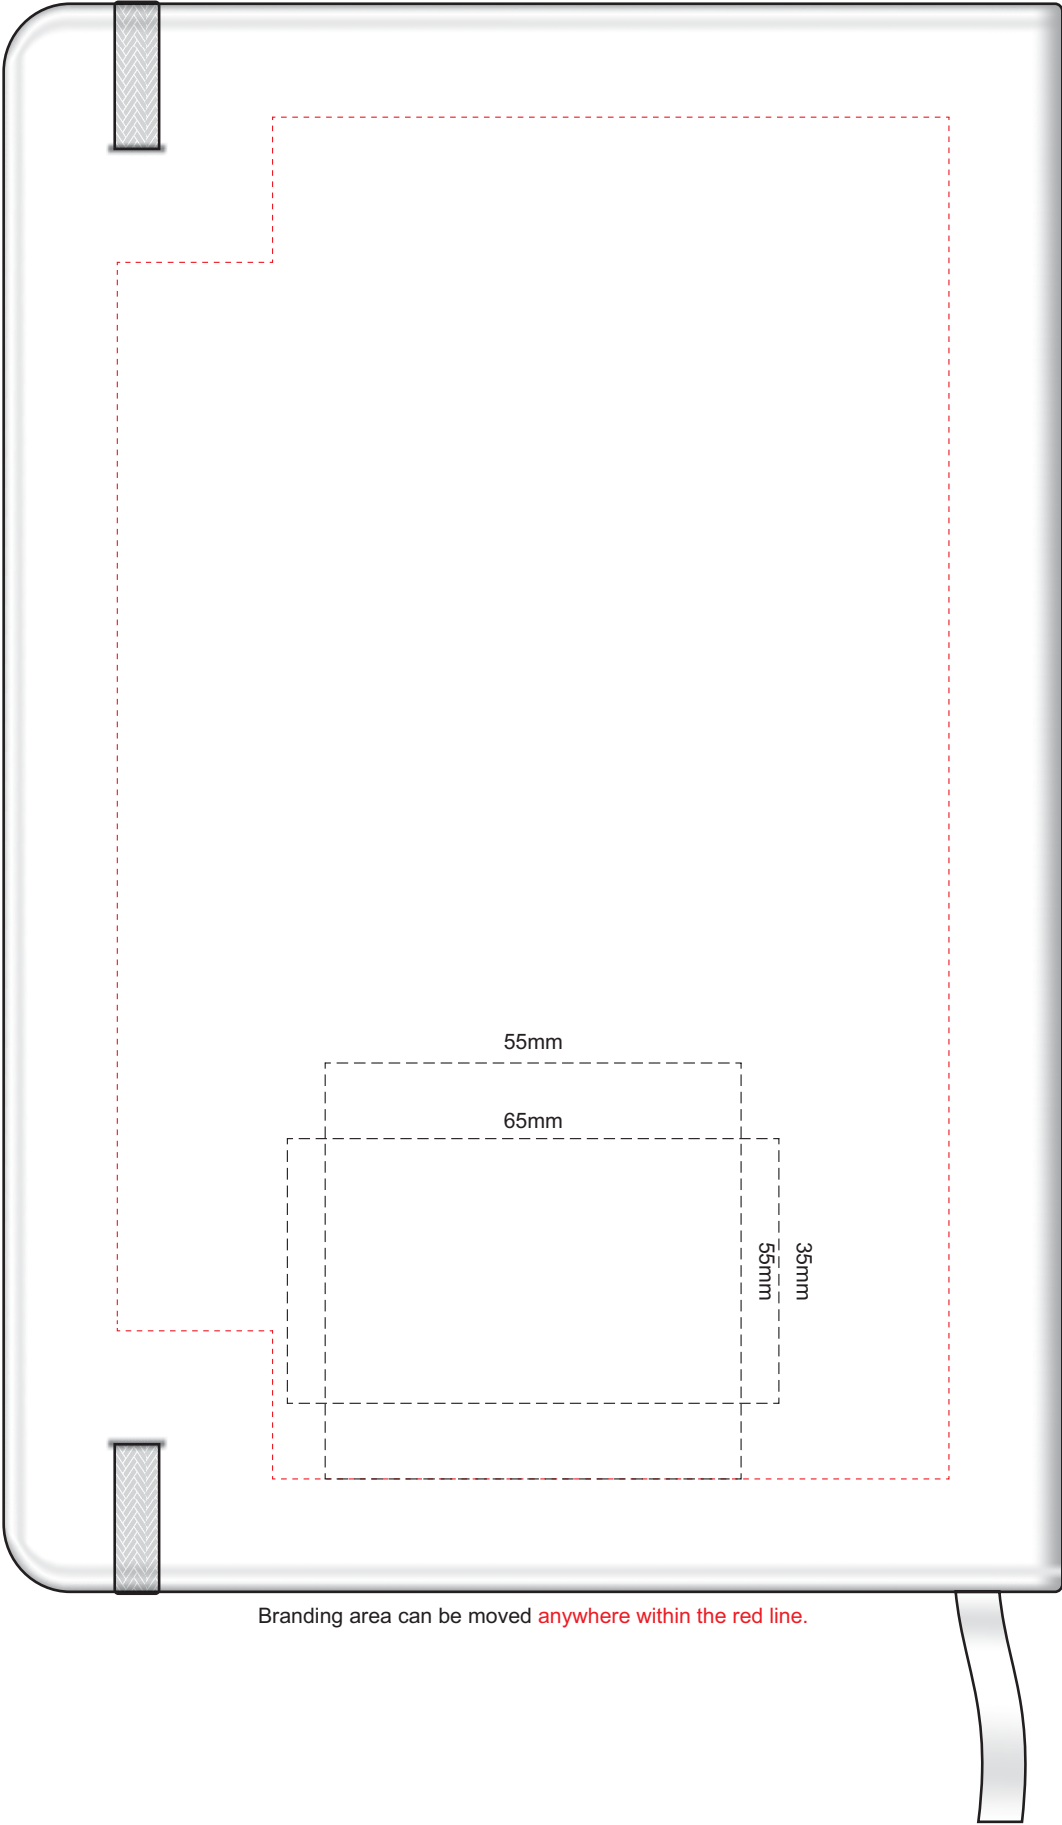

100% of Actual Size  
Laser Engraving

POSITION D

POSITION E

Laser engraves to an oxidised white

100% of Actual Size  
Direct Digital

POSITION D

POSITION E

100% of Actual Size  
Pad Print

Branding area can be moved **anywhere within the red line.**

Ecru
Pale Yellow
Yellow
Orange
Peach
Pink
Red
Burgandy
Sage
Olive
Bright Green
Dark Green
Teal
Light Blue
Slate Blue
Dark Blue
Mauve
Purple
Grey
Black

100% of Actual Size  
Pad Print BACK

Ecru
Pale Yellow
Yellow
Orange
Peach
Pink
Red
Burgandy
Sage
Olive
Bright Green
Dark Green
Teal
Light Blue
Slate Blue
Dark Blue
Mauve
Purple
Grey
Black

Branding area can be moved anywhere within the red line.

Please note: Print area 70mm x 55mm is **moveable within the red dotted area**, the print area cannot be rotated.

-  Copper Foil Print Colour
-  Silver Foil Print Colour
-  Gold Foil Print Colour

70% of Actual Size  
Digital Print - Belly Band Template