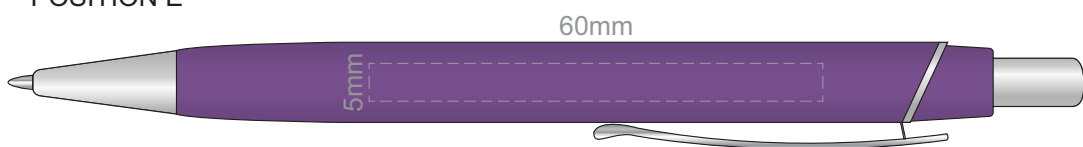

100% of Actual Size  
Laser Engraving

POSITION D

POSITION E

Laser engraves to an oxidised white

100% of Actual Size  
Direct Digital

POSITION D

POSITION E

100% of Actual Size  
Pad Print

Branding area can be moved **anywhere within the red line.**

Ecru
Pale Yellow
Yellow
Orange
Peach
Pink
Red
Burgandy
Sage
Olive
Bright Green
Dark Green
Teal
Light Blue
Slate Blue
Dark Blue
Mauve
Purple
Grey
Black

100% of Actual Size  
Pad Print BACK

Ecru
Pale Yellow
Yellow
Orange
Peach
Pink
Red
Burgandy
Sage
Olive
Bright Green
Dark Green
Teal
Light Blue
Slate Blue
Dark Blue
Mauve
Purple
Grey
Black

Branding area can be moved anywhere within the red line.