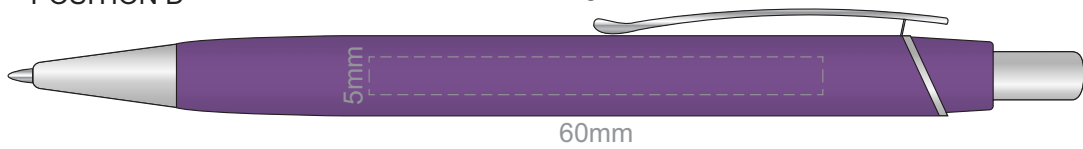

100% of Actual Size  
Laser Engraving

POSITION D

POSITION E

Laser engraves to an oxidised white

100% of Actual Size  
Direct Digital

POSITION D

POSITION E

100% of Actual Size  
Pad Print

Branding area can be moved **anywhere within the red line.**

Ecru
Pale Yellow
Yellow
Orange
Peach
Pink
Red
Burgandy
Sage
Olive
Bright Green
Dark Green
Teal
Light Blue
Slate Blue
Dark Blue
Mauve
Purple
Grey
Black

100% of Actual Size  
Pad Print BACK

Ecru
Pale Yellow
Yellow
Orange
Peach
Pink
Red
Burgandy
Sage
Olive
Bright Green
Dark Green
Teal
Light Blue
Slate Blue
Dark Blue
Mauve
Purple
Grey
Black

Branding area can be moved anywhere within the red line.