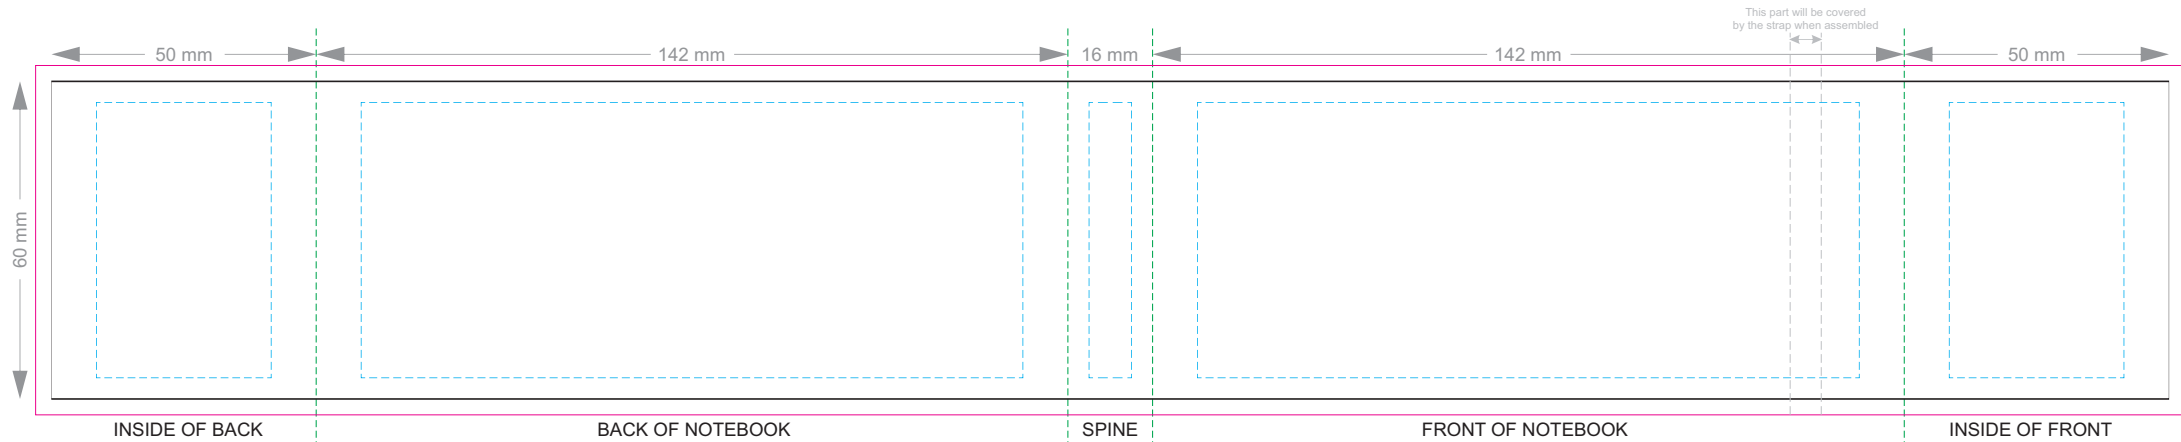

Please note: Print area 70mm x 55mm is **moveable within the red dotted area**, the print area cannot be rotated.

-  Copper Foil Print Colour
-  Silver Foil Print Colour
-  Gold Foil Print Colour

70% of Actual Size  
Digital Print - Belly Band Template

Blue Line = The SIGNIFICANT PRINT AREA

(Keep all critical images & text within this box)

Black Line = Maximum print area

Pink Line = Bleed off to here

25% of Actual Size

Belly Band Assembled on Notebook

Please note that some of the artwork will be covered by the notebook closure strap when assembled.