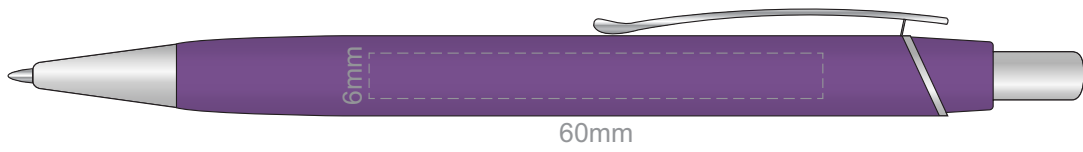

100% of Actual Size  
Laser Engraving

POSITION D

POSITION E

Laser engraves to an oxidised white

100% of Actual Size  
Direct Digital

POSITION D

POSITION E

100% of Actual Size  
Pad Print

Branding area can be moved **anywhere within the red line.**

Ecru
Pale Yellow
Yellow
Orange
Peach
Pink
Red
Burgandy
Sage
Olive
Bright Green
Dark Green
Teal
Light Blue
Slate Blue
Dark Blue
Mauve
Purple
Grey
Black

100% of Actual Size  
Pad Print BACK

Ecru
Pale Yellow
Yellow
Orange
Peach
Pink
Red
Burgandy
Sage
Olive
Bright Green
Dark Green
Teal
Light Blue
Slate Blue
Dark Blue
Mauve
Purple
Grey
Black

Branding area can be moved anywhere within the red line.