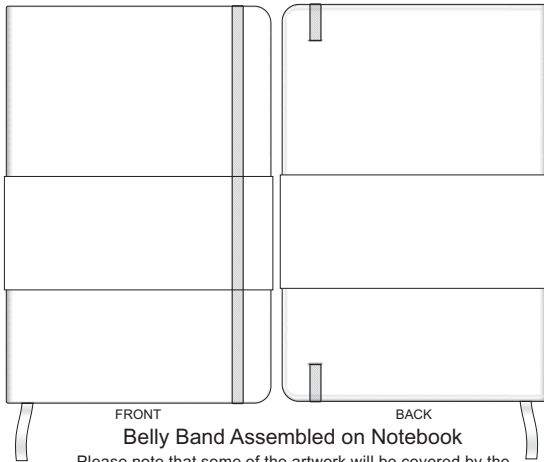

100% of Actual Size  
Pad Print BACK

Ecru
Pale Yellow
Yellow
Orange
Peach
Pink
Red
Burgandy
Sage
Olive
Bright Green
Dark Green
Teal
Light Blue
Slate Blue
Dark Blue
Mauve
Purple
Grey
Black

Branding area can be moved anywhere within the red line.

Please note: Print area 70mm x 55mm is **moveable within the red dotted area**, the print area cannot be rotated.

-  Copper Foil Print Colour
-  Silver Foil Print Colour
-  Gold Foil Print Colour

70% of Actual Size  
Digital Print - Belly Band Template

Artwork will be printed directly onto the product via CMYK printing (no white), colours will not be vibrant due to white ink not being available for this process

Green Line = Fold Lines when assembled on notebook

Blue Line = The SIGNIFICANT PRINT AREA

(Keep all critical images & text within this box)

Black Line = Maximum print area

Pink Line = Bleed off to here

25% of Actual Size

Belly Band Assembled on Notebook

Please note that some of the artwork will be covered by the notebook closure strap when assembled.