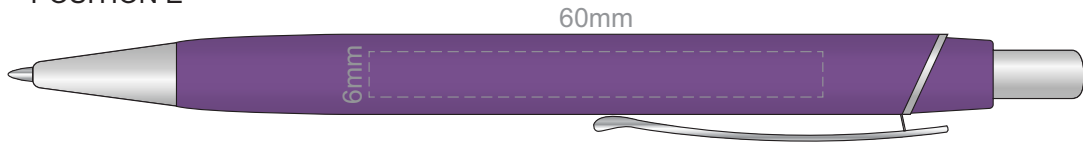

100% of Actual Size  
Laser Engraving

POSITION D

POSITION E

Laser engraves to an oxidised white

100% of Actual Size  
Direct Digital

POSITION D

POSITION E

100% of Actual Size  
Pad Print

Branding area can be moved **anywhere within the red line.**

Ecru
Pale Yellow
Yellow
Orange
Peach
Pink
Red
Burgandy
Sage
Olive
Bright Green
Dark Green
Teal
Light Blue
Slate Blue
Dark Blue
Mauve
Purple
Grey
Black

100% of Actual Size  
Pad Print BACK

Ecru
Pale Yellow
Yellow
Orange
Peach
Pink
Red
Burgandy
Sage
Olive
Bright Green
Dark Green
Teal
Light Blue
Slate Blue
Dark Blue
Mauve
Purple
Grey
Black

Branding area can be moved anywhere within the red line.