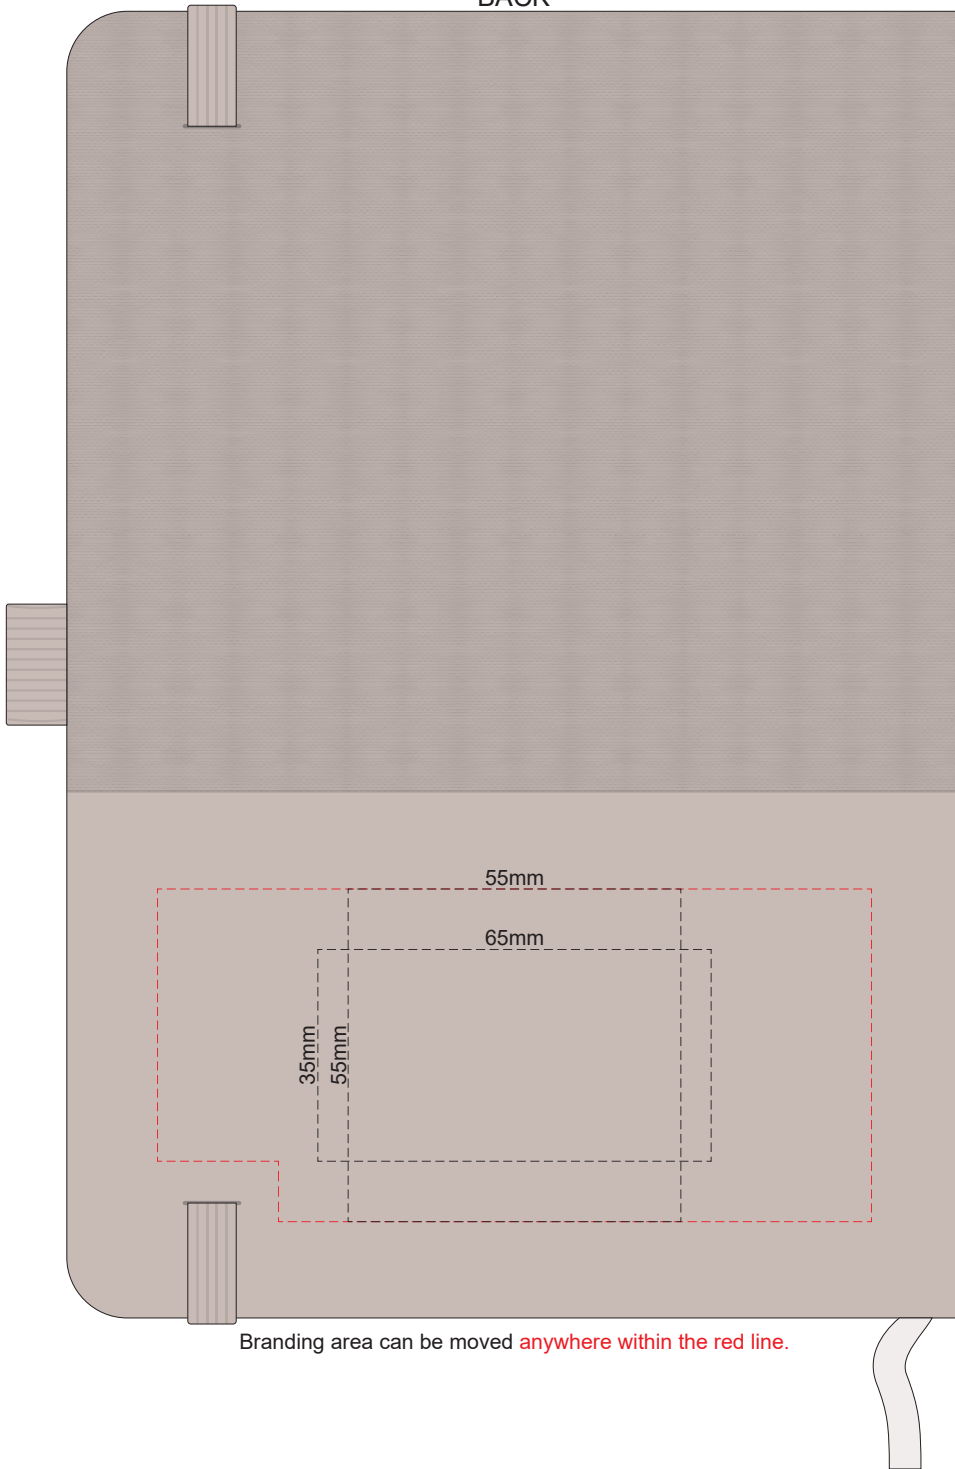

POSITION E

 Engraves to an Oxidised White

80% of Actual Size  
Pad Print  
FRONT

Branding area can be moved **anywhere within the red line.**

80% of Actual Size  
Pad Print  
FRONT

Branding area can be moved **anywhere within the red line.**

80% of Actual Size  
Foil Printing Front Cover  
FRONT ONLY

80% of Actual Size  
Foil Printing Front Cover  
FRONT ONLY

Please note: Print area 70mm x 55mm is **moveable within the red dotted area**, the print area cannot be rotated.

-  Copper Foil Print Colour
-  Silver Foil Print Colour
-  Gold Foil Print Colour

Please note: Print area 70mm x 55mm is **moveable within the red dotted area**, the print area cannot be rotated.

-  Copper Foil Print Colour
-  Silver Foil Print Colour
-  Gold Foil Print Colour

80% of Actual Size  
Pad Print  
BACK

Branding area can be moved anywhere within the red line.

80% of Actual Size  
Pad Print  
BACK

Branding area can be moved anywhere within the red line.

80% of Actual Size  
Screen Print  
BACK