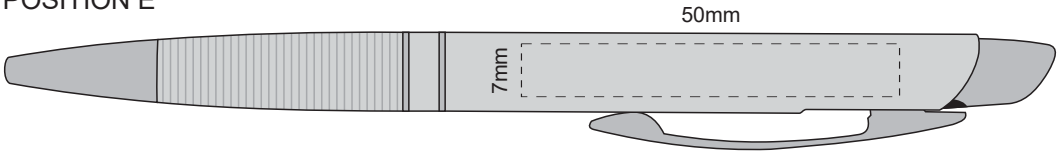

100% of Actual Size  
Screen Print

POSITION A

100% of Actual Size  
Pad Print  
Laser Engraving

POSITION D

POSITION E

Engraves to an  
Oxidised White

100% of Actual Size  
Screen Print

POSITION A

100% of Actual Size  
Pad Print  
Laser Engraving

POSITION D

POSITION E

Engraves to an  
Oxidised White

100% of Actual Size  
Screen Print

POSITION A

100% of Actual Size  
Pad Print  
Laser Engraving

POSITION D

POSITION E

 Engraves to an Oxidised White

80% of Actual Size  
Pad Print  
FRONT

Branding area can be moved **anywhere within the red line.**

80% of Actual Size  
Pad Print  
FRONT

Branding area can be moved **anywhere within the red line.**