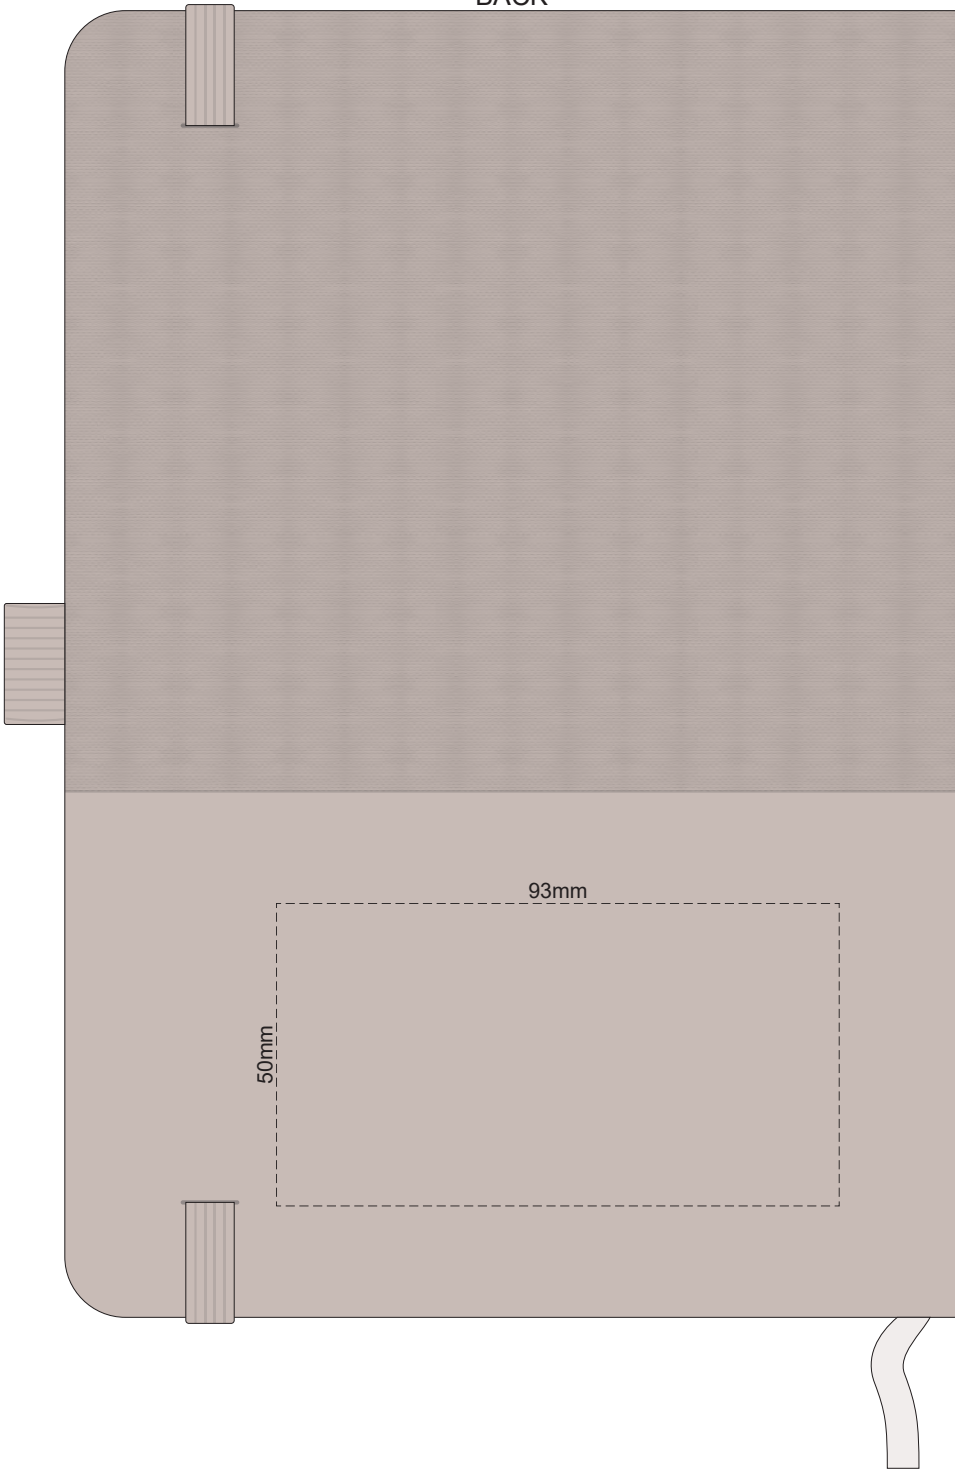

-  Copper Foil Print Colour
-  Silver Foil Print Colour
-  Gold Foil Print Colour

Please note: Print area 70mm x 55mm is **moveable within the red dotted area**, the print area cannot be rotated.

-  Copper Foil Print Colour
-  Silver Foil Print Colour
-  Gold Foil Print Colour

80% of Actual Size  
Pad Print  
BACK

Branding area can be moved anywhere within the red line.

80% of Actual Size  
Pad Print  
BACK

Branding area can be moved anywhere within the red line.

80% of Actual Size  
Screen Print  
BACK

80% of Actual Size  
Screen Print  
BACK

80% of Actual Size  
Debossing  
BACK

80% of Actual Size  
Debossing  
BACK

60% of Actual Size  
Digital Print - Belly Band Template

Artwork will be printed directly onto the product via CMYK printing (no white), colours will not be vibrant due to white ink not being available for this process

Green Line = Fold Lines when assembled on notebook

Blue Line = The SIGNIFICANT PRINT AREA

(Keep all critical images & text within this box)

Black Line = Maximum print area

Pink Line = Bleed off to here

25% of Actual Size