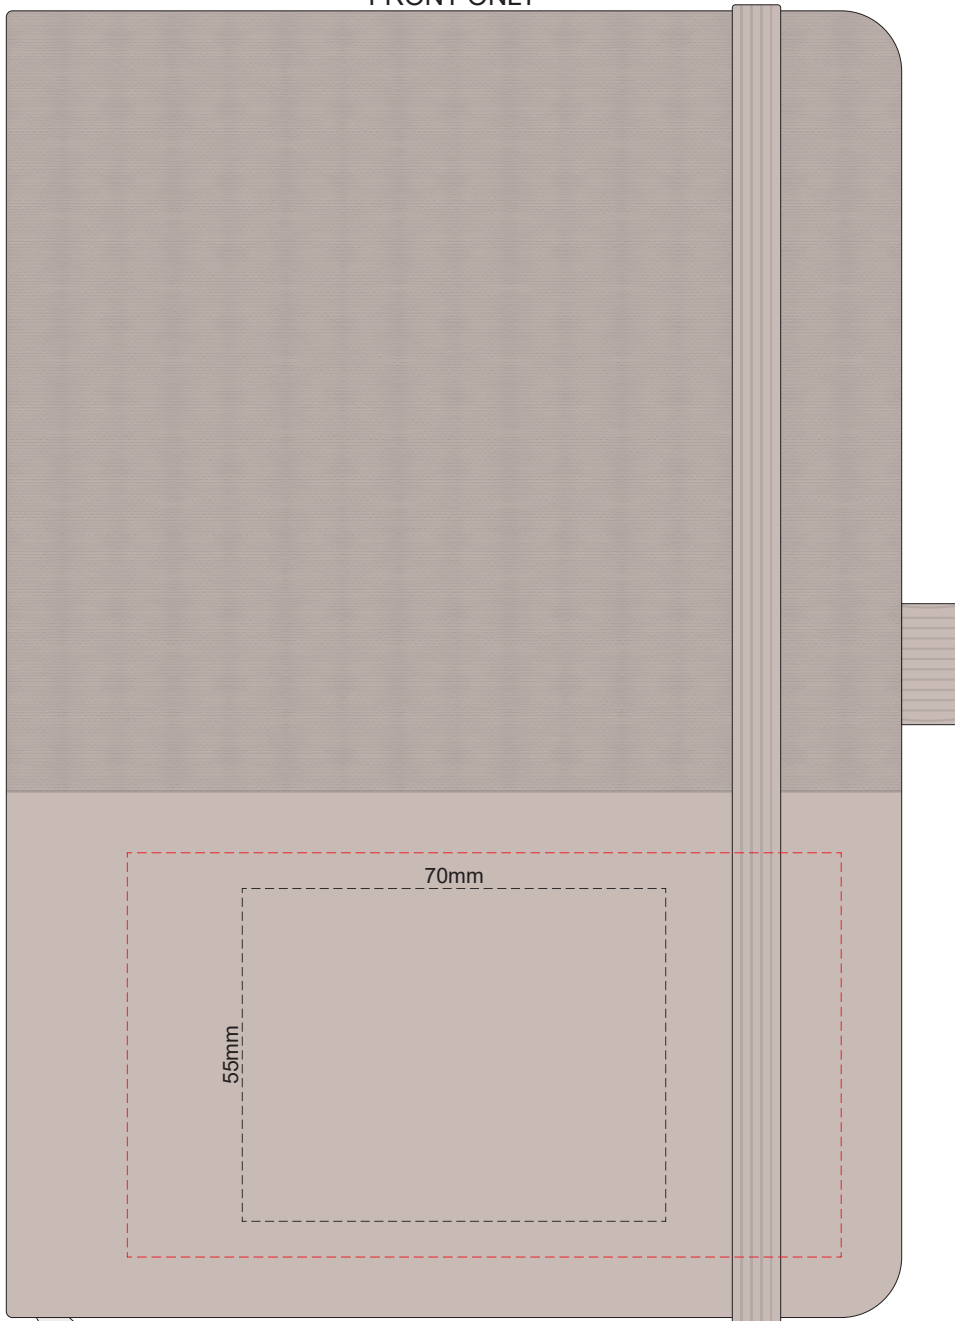

POSITION E

 Engraves to an Oxidised White

80% of Actual Size  
Pad Print  
FRONT

Branding area can be moved **anywhere within the red line.**

80% of Actual Size  
Pad Print  
FRONT

Branding area can be moved **anywhere within the red line.**

80% of Actual Size  
Screen Print (One Colour Only)  
Direct Digital  
FRONT

80% of Actual Size  
Screen Print (One Colour Only)  
Direct Digital  
FRONT

80% of Actual Size  
Debossing  
FRONT

80% of Actual Size  
Debossing  
FRONT

80% of Actual Size  
Foil Printing Front Cover  
FRONT ONLY

80% of Actual Size  
Foil Printing Front Cover  
FRONT ONLY

Please note: Print area 70mm x 55mm is **moveable within the red dotted area**, the print area cannot be rotated.

-  Copper Foil Print Colour
-  Silver Foil Print Colour
-  Gold Foil Print Colour

Please note: Print area 70mm x 55mm is **moveable within the red dotted area**, the print area cannot be rotated.

-  Copper Foil Print Colour
-  Silver Foil Print Colour
-  Gold Foil Print Colour