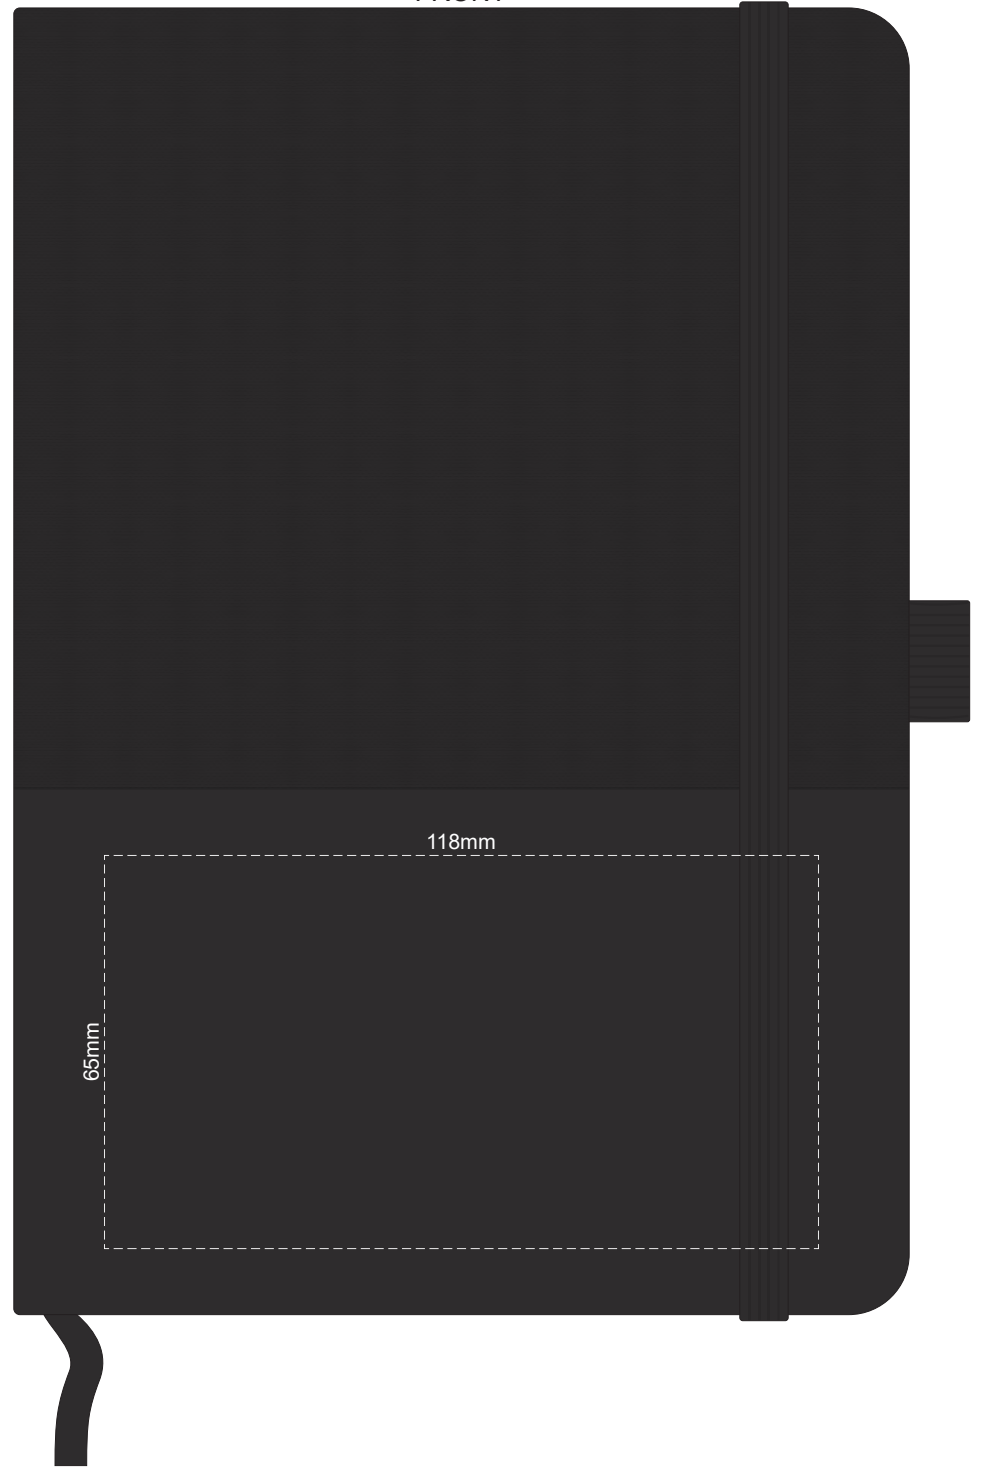

POSITION E

 Engraves to an Oxidised White

80% of Actual Size  
Pad Print  
FRONT

Branding area can be moved **anywhere within the red line.**

80% of Actual Size  
Pad Print  
FRONT

Branding area can be moved **anywhere within the red line.**

80% of Actual Size  
Screen Print (One Colour Only)  
Direct Digital  
FRONT

80% of Actual Size  
Screen Print (One Colour Only)  
Direct Digital  
FRONT

80% of Actual Size  
Debossing  
FRONT

80% of Actual Size  
Debossing  
FRONT

80% of Actual Size  
Foil Printing Front Cover  
FRONT ONLY

80% of Actual Size  
Foil Printing Front Cover  
FRONT ONLY

Please note: Print area 70mm x 55mm is **moveable within the red dotted area**, the print area cannot be rotated.

-  Copper Foil Print Colour
-  Silver Foil Print Colour
-  Gold Foil Print Colour

Please note: Print area 70mm x 55mm is **moveable within the red dotted area**, the print area cannot be rotated.

-  Copper Foil Print Colour
-  Silver Foil Print Colour
-  Gold Foil Print Colour