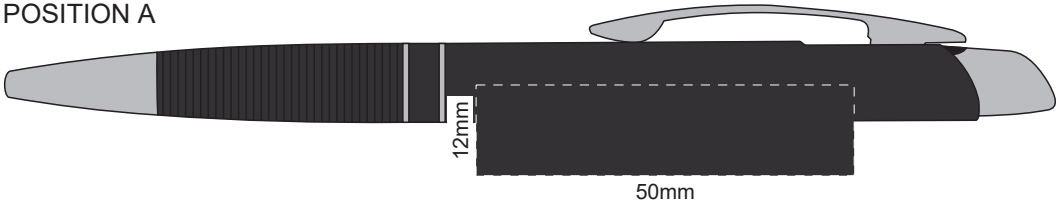

100% of Actual Size  
Screen Print

POSITION A

100% of Actual Size  
Pad Print  
Laser Engraving

POSITION D

POSITION E

Engraves to an  
Oxidised White

100% of Actual Size  
Screen Print

POSITION A

100% of Actual Size  
Pad Print  
Laser Engraving

POSITION D

POSITION E

Engraves to an  
Oxidised White

100% of Actual Size  
Screen Print

POSITION A

100% of Actual Size  
Pad Print  
Laser Engraving

POSITION D

POSITION E

 Engraves to an Oxidised White

80% of Actual Size  
Pad Print  
FRONT

Branding area can be moved **anywhere within the red line.**

80% of Actual Size  
Pad Print  
FRONT

Branding area can be moved **anywhere within the red line.**