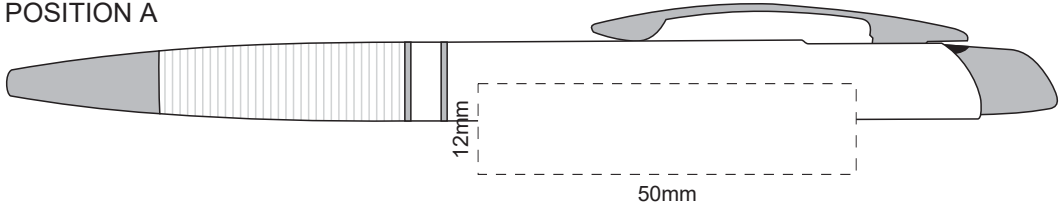

100% of Actual Size  
Screen Print

POSITION A

100% of Actual Size  
Pad Print  
Laser Engraving

POSITION D

POSITION E

Engraves to an  
Oxidised White

100% of Actual Size  
Screen Print

POSITION A

100% of Actual Size  
Pad Print  
Laser Engraving

POSITION D

POSITION E

Engraves to an  
Oxidised White

100% of Actual Size  
Screen Print

POSITION A

100% of Actual Size  
Pad Print  
Laser Engraving

POSITION D

POSITION E

 Engraves to an Oxidised White

80% of Actual Size  
Pad Print  
FRONT

Branding area can be moved **anywhere within the red line.**

80% of Actual Size  
Pad Print  
FRONT

Branding area can be moved **anywhere within the red line.**