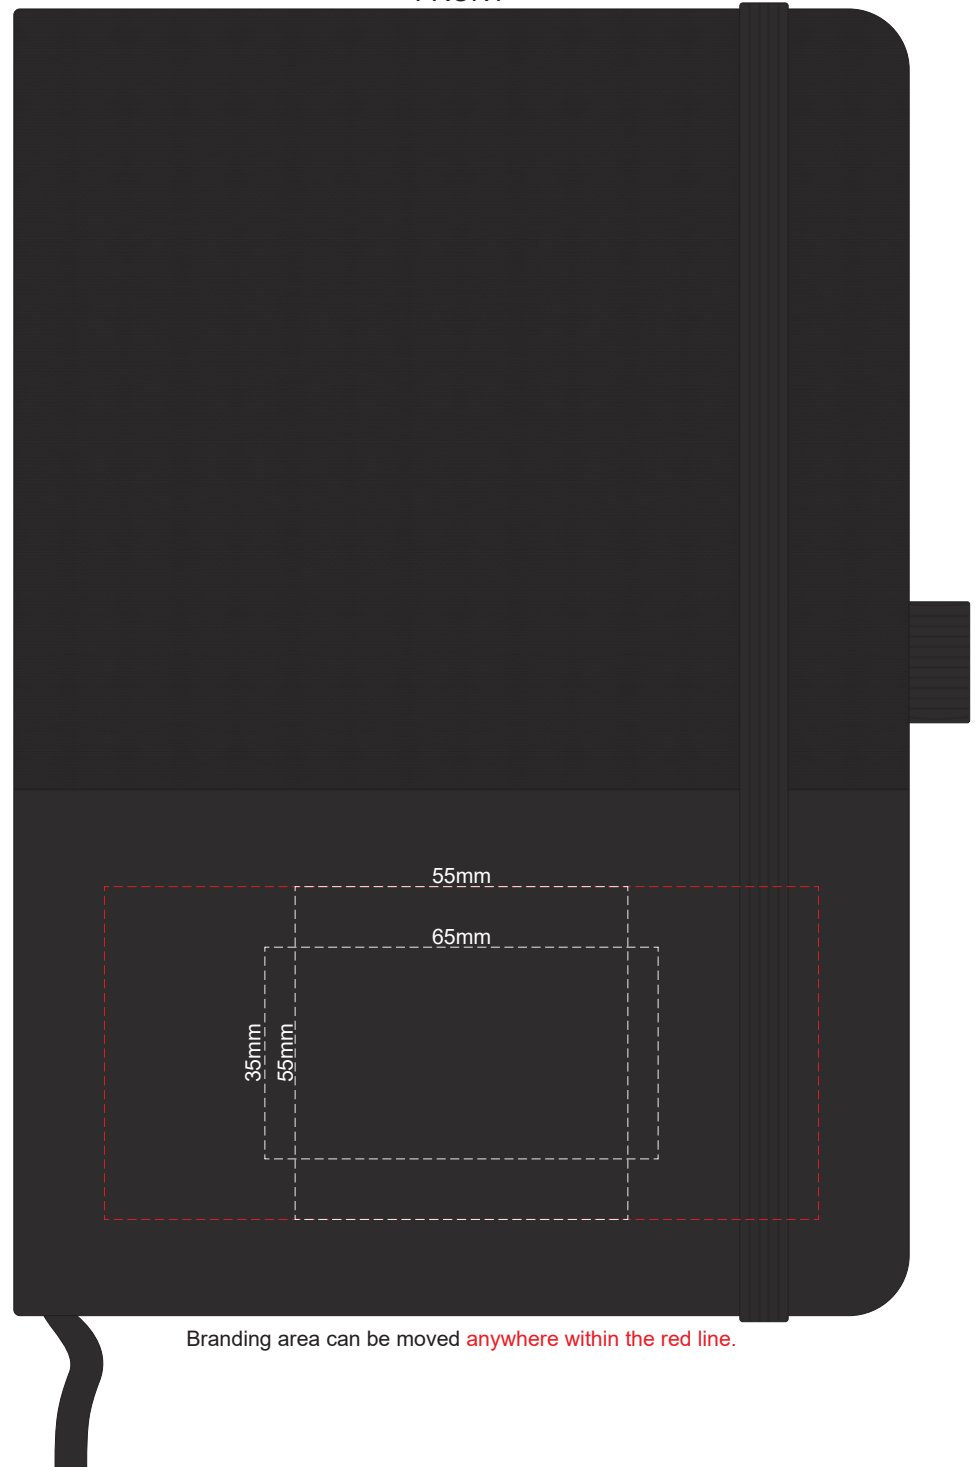

100% of Actual Size  
Screen Print

POSITION A

100% of Actual Size  
Pad Print  
Laser Engraving

POSITION D

POSITION E

Engraves to an  
Oxidised White

100% of Actual Size  
Screen Print

POSITION A

POSITION E

 Engraves to an Oxidised White

80% of Actual Size  
Pad Print  
FRONT

Branding area can be moved **anywhere within the red line.**

80% of Actual Size  
Pad Print  
FRONT

Branding area can be moved **anywhere within the red line.**

80% of Actual Size  
Screen Print (One Colour Only)  
Direct Digital  
FRONT

80% of Actual Size  
Screen Print (One Colour Only)  
Direct Digital  
FRONT

80% of Actual Size  
Debossing  
FRONT

80% of Actual Size  
Debossing  
FRONT

-  Copper Foil Print Colour
-  Silver Foil Print Colour
-  Gold Foil Print Colour

Please note: Print area 70mm x 55mm is **moveable within the red dotted area**, the print area cannot be rotated.

-  Copper Foil Print Colour
-  Silver Foil Print Colour
-  Gold Foil Print Colour