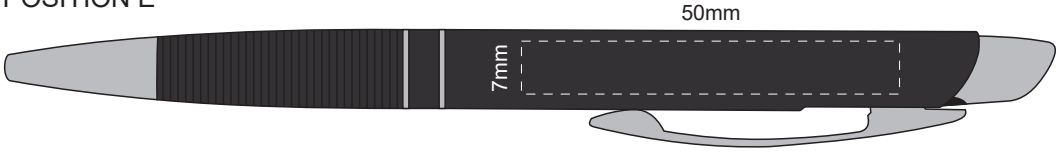

100% of Actual Size  
Screen Print

POSITION A

100% of Actual Size  
Pad Print  
Laser Engraving

POSITION D

POSITION E

Engraves to an  
Oxidised White

100% of Actual Size  
Screen Print

POSITION A

100% of Actual Size  
Pad Print  
Laser Engraving

POSITION D

POSITION E

Engraves to an  
Oxidised White

100% of Actual Size  
Screen Print

POSITION A

100% of Actual Size  
Pad Print  
Laser Engraving

POSITION D

POSITION E

 Engraves to an Oxidised White

80% of Actual Size  
Pad Print  
FRONT

Branding area can be moved **anywhere within the red line.**

80% of Actual Size  
Pad Print  
FRONT

Branding area can be moved **anywhere within the red line.**