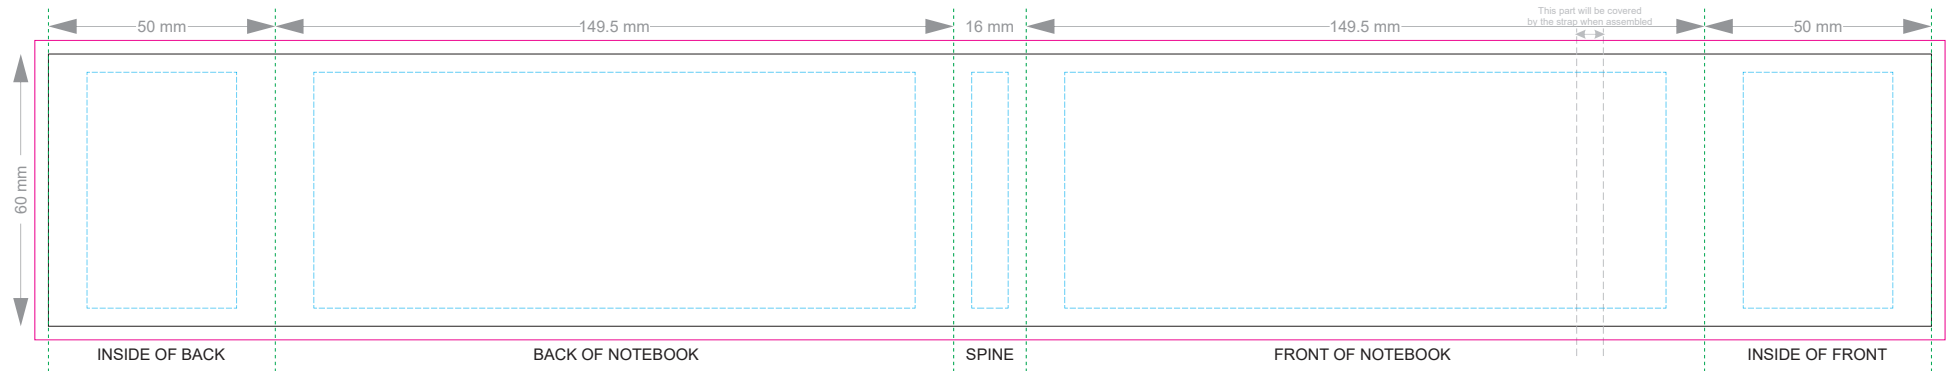

-  Copper Foil Print Colour
-  Silver Foil Print Colour
-  Gold Foil Print Colour

Please note: Print area 70mm x 55mm is **moveable within the red dotted area**, the print area cannot be rotated.

-  Copper Foil Print Colour
-  Silver Foil Print Colour
-  Gold Foil Print Colour

80% of Actual Size  
Pad Print  
BACK

Branding area can be moved anywhere within the red line.

80% of Actual Size  
Pad Print  
BACK

Branding area can be moved anywhere within the red line.

80% of Actual Size  
Screen Print  
BACK

80% of Actual Size  
Screen Print  
BACK

80% of Actual Size  
Debossing  
BACK

80% of Actual Size  
Debossing  
BACK

60% of Actual Size  
Digital Print - Belly Band Template

Artwork will be printed directly onto the product via CMYK printing (no white), colours will not be vibrant due to white ink not being available for this process

Green Line = Fold Lines when assembled on notebook

Blue Line = The SIGNIFICANT PRINT AREA

(Keep all critical images & text within this box)

Black Line = Maximum print area

Pink Line = Bleed off to here

25% of Actual Size