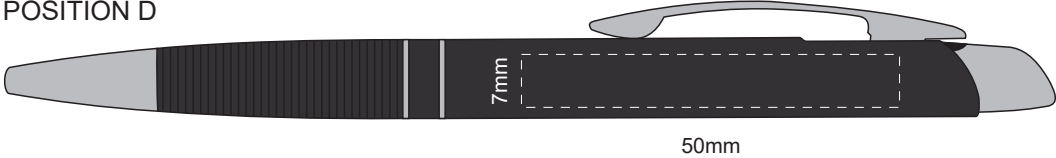

100% of Actual Size  
Screen Print

POSITION A

100% of Actual Size  
Pad Print  
Laser Engraving

POSITION D

POSITION E

Engraves to an  
Oxidised White

100% of Actual Size  
Screen Print

POSITION A

100% of Actual Size  
Pad Print  
Laser Engraving

POSITION D

POSITION E

Engraves to an  
Oxidised White

100% of Actual Size  
Screen Print

POSITION A

100% of Actual Size  
Pad Print  
Laser Engraving

POSITION D

POSITION E

 Engraves to an Oxidised White

80% of Actual Size  
Pad Print  
FRONT

Branding area can be moved **anywhere within the red line.**

80% of Actual Size  
Pad Print  
FRONT

Branding area can be moved **anywhere within the red line.**