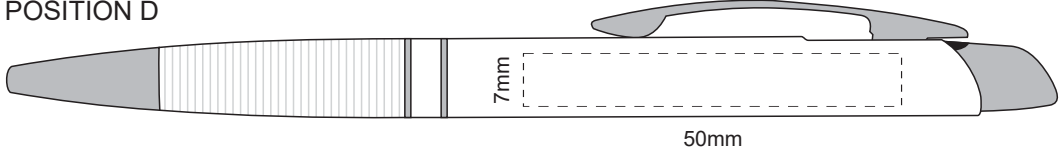

100% of Actual Size  
Screen Print

POSITION A

100% of Actual Size  
Pad Print  
Laser Engraving

POSITION D

POSITION E

Engraves to an  
Oxidised White

100% of Actual Size  
Screen Print

POSITION A

100% of Actual Size  
Pad Print  
Laser Engraving

POSITION D

POSITION E

Engraves to an  
Oxidised White

100% of Actual Size  
Screen Print

POSITION A

100% of Actual Size  
Pad Print  
Laser Engraving

POSITION D

POSITION E

 Engraves to an Oxidised White

80% of Actual Size  
Pad Print  
FRONT

Branding area can be moved **anywhere within the red line.**

80% of Actual Size  
Pad Print  
FRONT

Branding area can be moved **anywhere within the red line.**