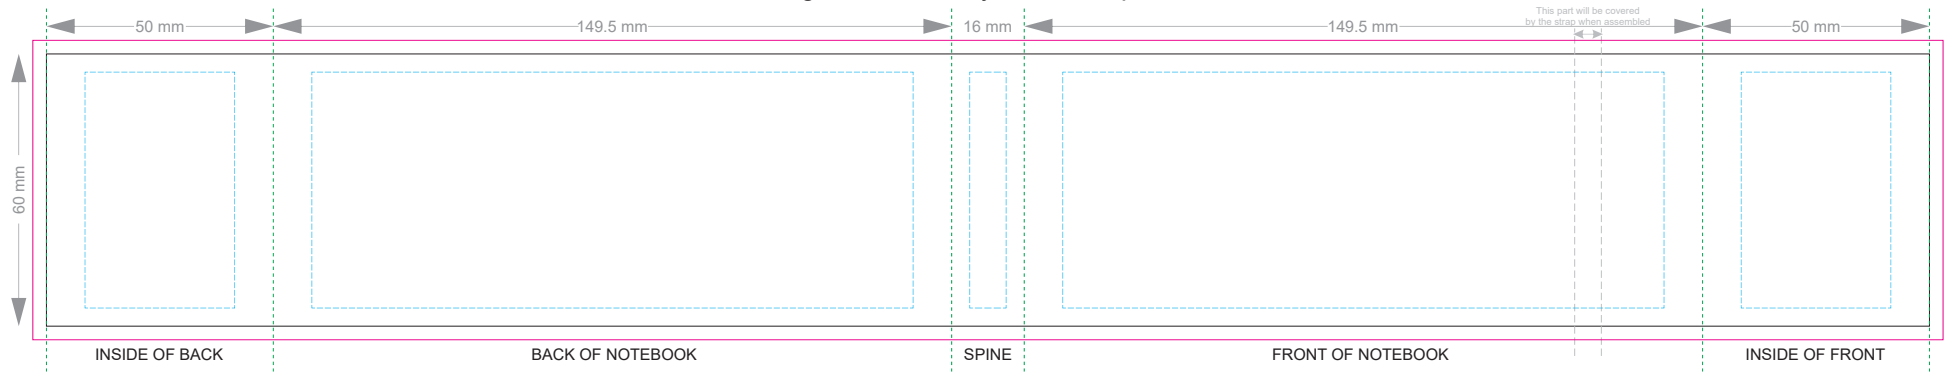

60% of Actual Size
Digital Print - Belly Band Template

Artwork will be printed directly onto the product via CMYK printing (no white), colours will not be vibrant due to white ink not being available for this process

- Green Line = Fold Lines when assembled on notebook
- Blue Line = The SIGNIFICANT PRINT AREA
  (Keep all critical images & text within this box)
- Black Line = Maximum print area
- Pink Line = Bleed off to here