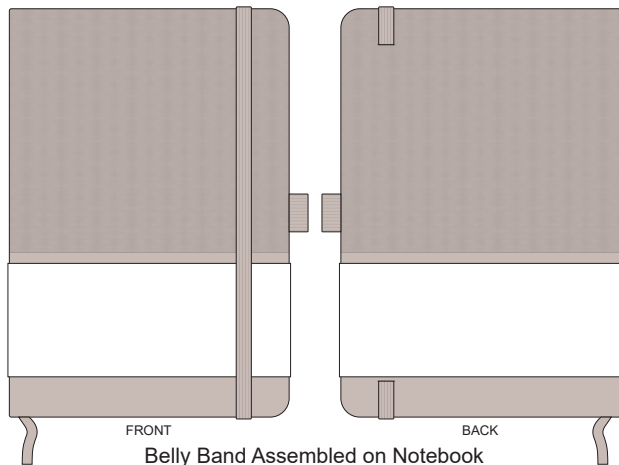

80% of Actual Size  
Screen Print  
BACK

80% of Actual Size  
Debossing  
BACK

80% of Actual Size  
Debossing  
BACK

60% of Actual Size  
Digital Print - Belly Band Template

Artwork will be printed directly onto the product via CMYK printing (no white), colours will not be vibrant due to white ink not being available for this process

Green Line = Fold Lines when assembled on notebook

Blue Line = The SIGNIFICANT PRINT AREA

(Keep all critical images & text within this box)

Black Line = Maximum print area

Pink Line = Bleed off to here

25% of Actual Size

Belly Band Assembled on Notebook

Please note that some of the artwork will be covered by the notebook closure strap when assembled.

60% of Actual Size  
Digital Print - Belly Band Template

Artwork will be printed directly onto the product via CMYK printing (no white), colours will not be vibrant due to white ink not being available for this process