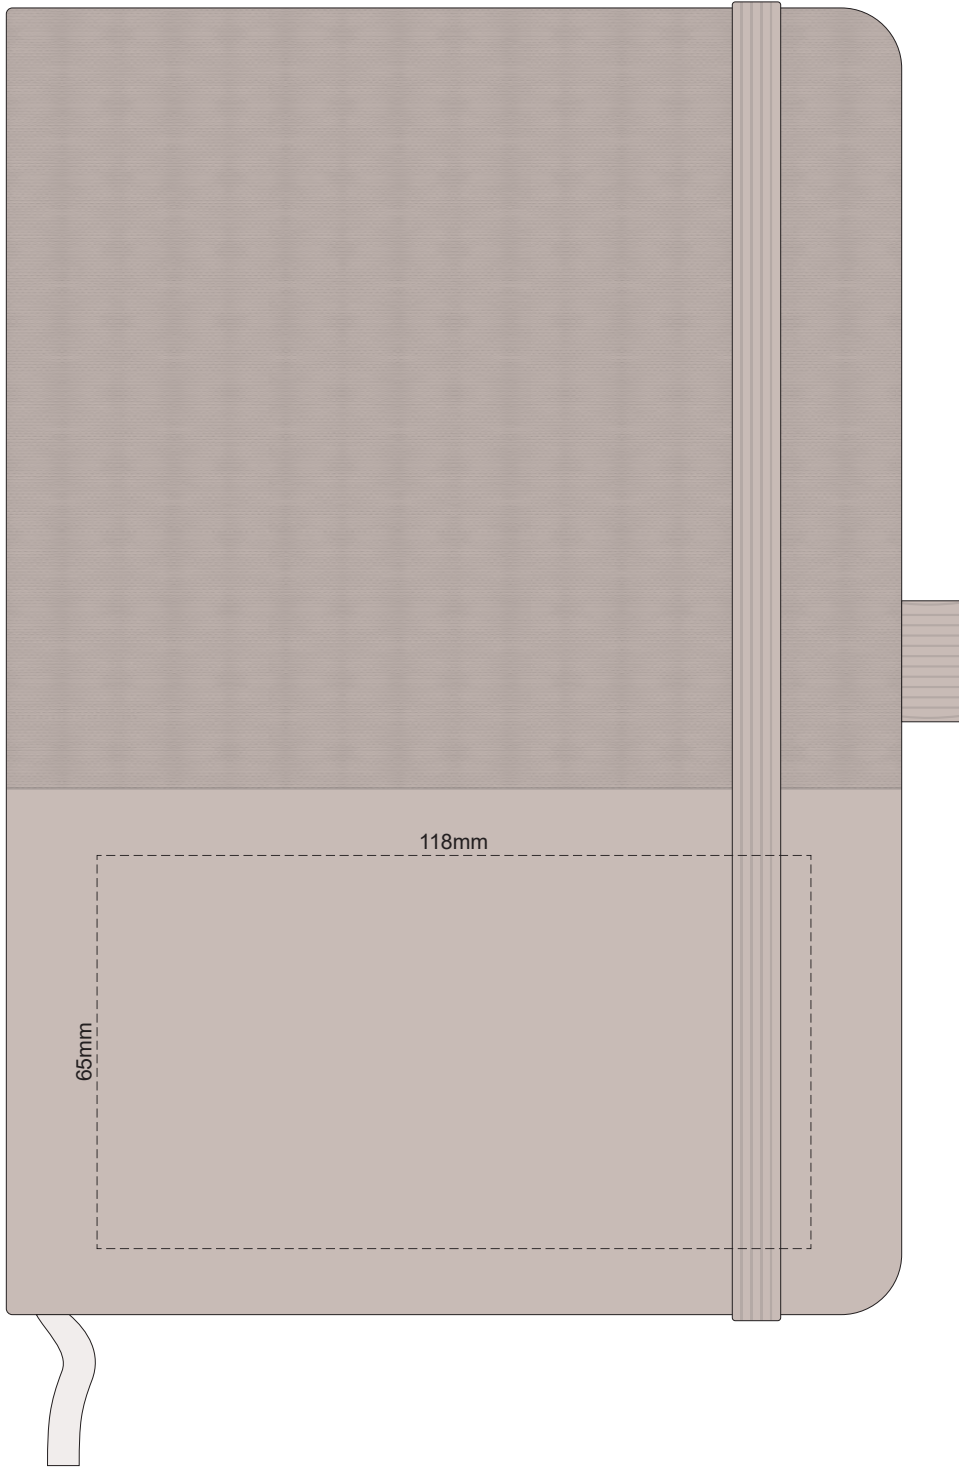

POSITION E

 Engraves to an Oxidised White

80% of Actual Size  
Pad Print  
FRONT

Branding area can be moved **anywhere within the red line.**

80% of Actual Size  
Pad Print  
FRONT

Branding area can be moved **anywhere within the red line.**

80% of Actual Size  
Screen Print (One Colour Only)  
Direct Digital  
FRONT

80% of Actual Size  
Screen Print (One Colour Only)  
Direct Digital  
FRONT

80% of Actual Size  
Debossing  
FRONT

80% of Actual Size  
Debossing  
FRONT

80% of Actual Size  
Foil Printing Front Cover  
FRONT ONLY

80% of Actual Size  
Foil Printing Front Cover  
FRONT ONLY

Please note: Print area 70mm x 55mm is **moveable within the red dotted area**, the print area cannot be rotated.

-  Copper Foil Print Colour
-  Silver Foil Print Colour
-  Gold Foil Print Colour

Please note: Print area 70mm x 55mm is **moveable within the red dotted area**, the print area cannot be rotated.

-  Copper Foil Print Colour
-  Silver Foil Print Colour
-  Gold Foil Print Colour