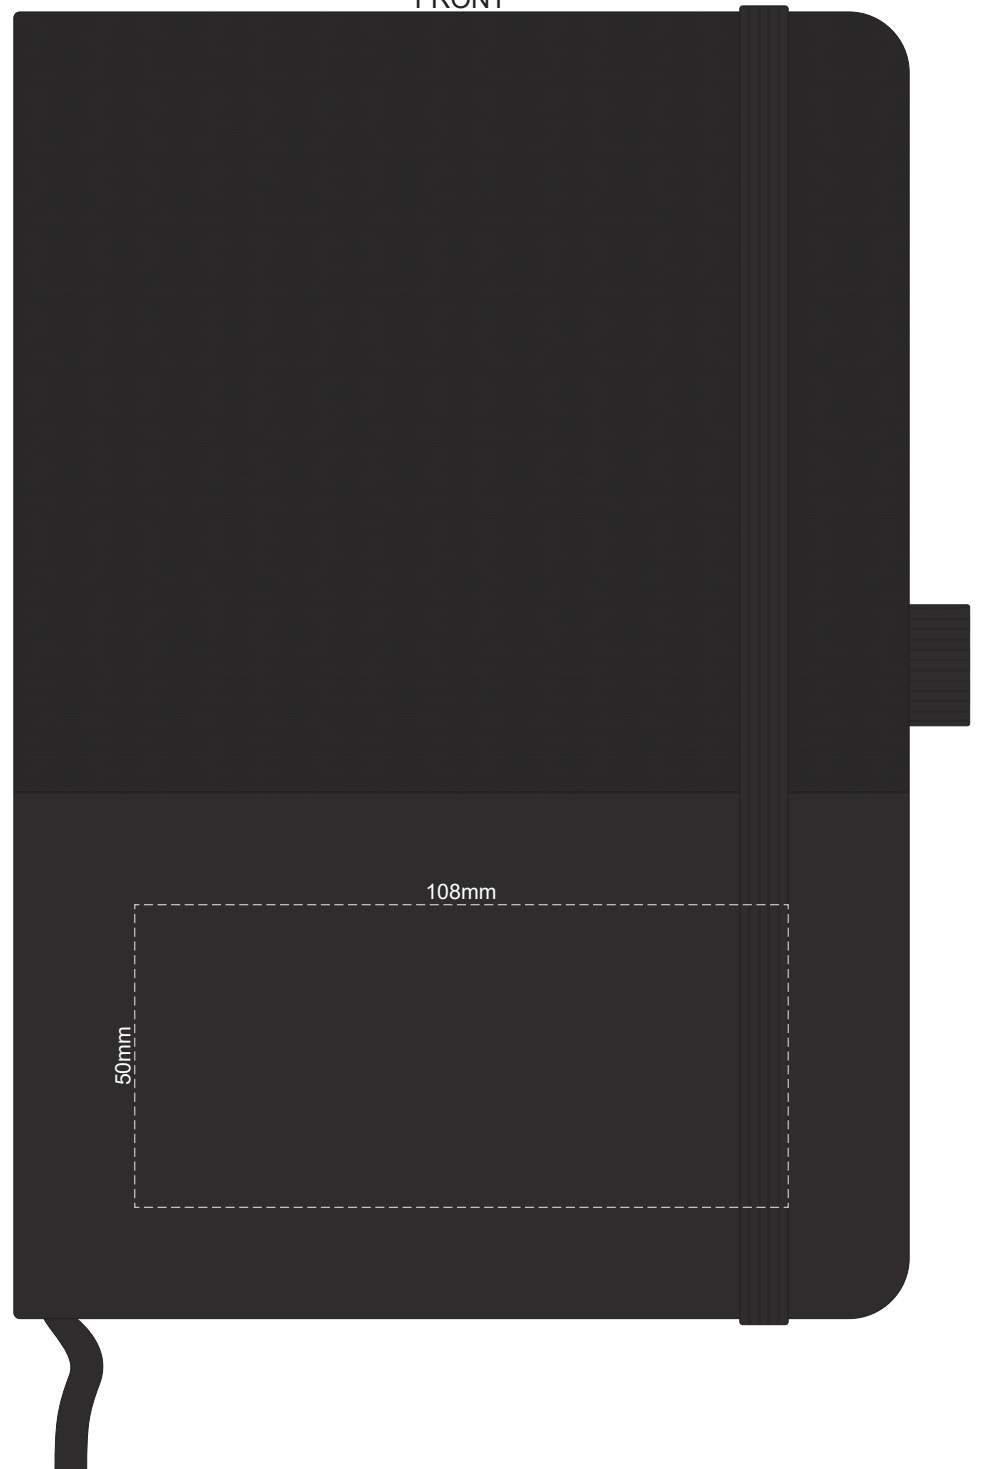

POSITION E

 Engraves to an Oxidised White

80% of Actual Size  
Pad Print  
FRONT

Branding area can be moved **anywhere within the red line.**

80% of Actual Size  
Pad Print  
FRONT

Branding area can be moved **anywhere within the red line.**

80% of Actual Size  
Screen Print (One Colour Only)  
Direct Digital  
FRONT

80% of Actual Size  
Screen Print (One Colour Only)  
Direct Digital  
FRONT

80% of Actual Size  
Debossing  
FRONT

80% of Actual Size  
Debossing  
FRONT

80% of Actual Size  
Foil Printing Front Cover  
FRONT ONLY

80% of Actual Size  
Foil Printing Front Cover  
FRONT ONLY

Please note: Print area 70mm x 55mm is **moveable within the red dotted area**, the print area cannot be rotated.

-  Copper Foil Print Colour
-  Silver Foil Print Colour
-  Gold Foil Print Colour

Please note: Print area 70mm x 55mm is **moveable within the red dotted area**, the print area cannot be rotated.

-  Copper Foil Print Colour
-  Silver Foil Print Colour
-  Gold Foil Print Colour