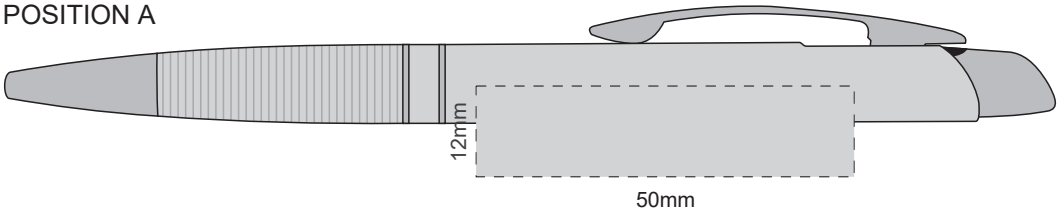

100% of Actual Size  
Screen Print

POSITION A

100% of Actual Size  
Pad Print  
Laser Engraving

POSITION D

POSITION E

Engraves to an  
Oxidised White

100% of Actual Size  
Screen Print

POSITION A

100% of Actual Size  
Pad Print  
Laser Engraving

POSITION D

POSITION E

Engraves to an  
Oxidised White

100% of Actual Size  
Screen Print

POSITION A

100% of Actual Size  
Pad Print  
Laser Engraving

POSITION D

POSITION E

 Engraves to an Oxidised White

80% of Actual Size  
Pad Print  
FRONT

Branding area can be moved **anywhere within the red line.**

80% of Actual Size  
Pad Print  
FRONT

Branding area can be moved **anywhere within the red line.**