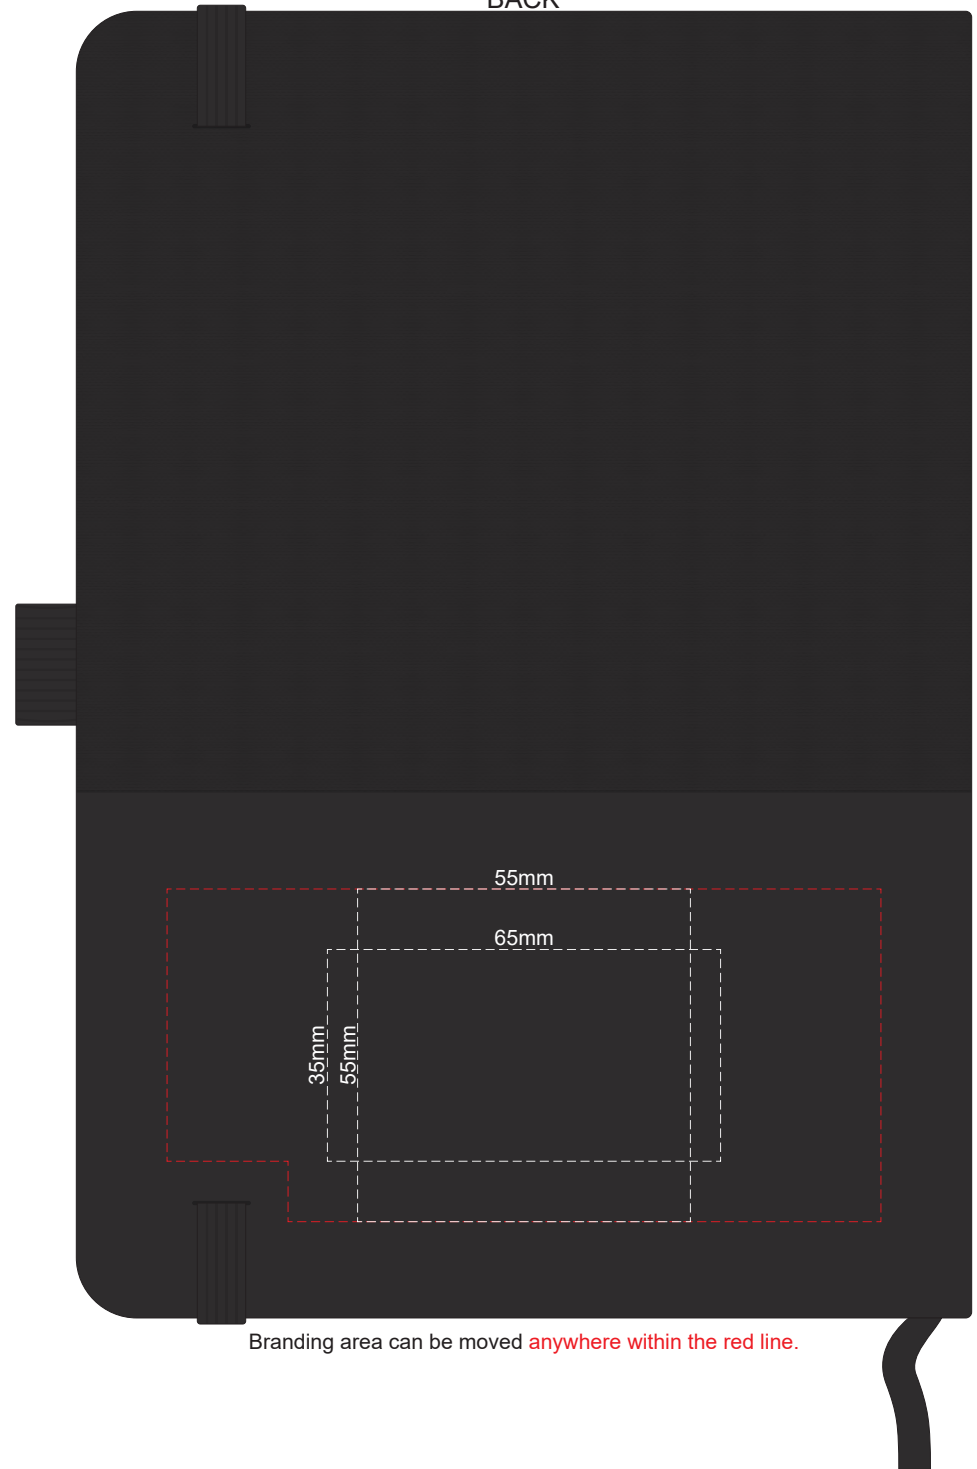

80% of Actual Size  
Foil Printing Front Cover  
FRONT ONLY

80% of Actual Size  
Foil Printing Front Cover  
FRONT ONLY

Please note: Print area 70mm x 55mm is **moveable within the red dotted area**, the print area cannot be rotated.

-  Copper Foil Print Colour
-  Silver Foil Print Colour
-  Gold Foil Print Colour

Please note: Print area 70mm x 55mm is **moveable within the red dotted area**, the print area cannot be rotated.

-  Copper Foil Print Colour
-  Silver Foil Print Colour
-  Gold Foil Print Colour

80% of Actual Size  
Pad Print  
BACK

Branding area can be moved anywhere within the red line.

80% of Actual Size  
Pad Print  
BACK

Branding area can be moved anywhere within the red line.

80% of Actual Size  
Screen Print  
BACK

80% of Actual Size  
Screen Print  
BACK

80% of Actual Size  
Debossing  
BACK

80% of Actual Size  
Debossing  
BACK

60% of Actual Size  
Digital Print - Belly Band Template

Artwork will be printed directly onto the product via CMYK printing (no white), colours will not be vibrant due to white ink not being available for this process