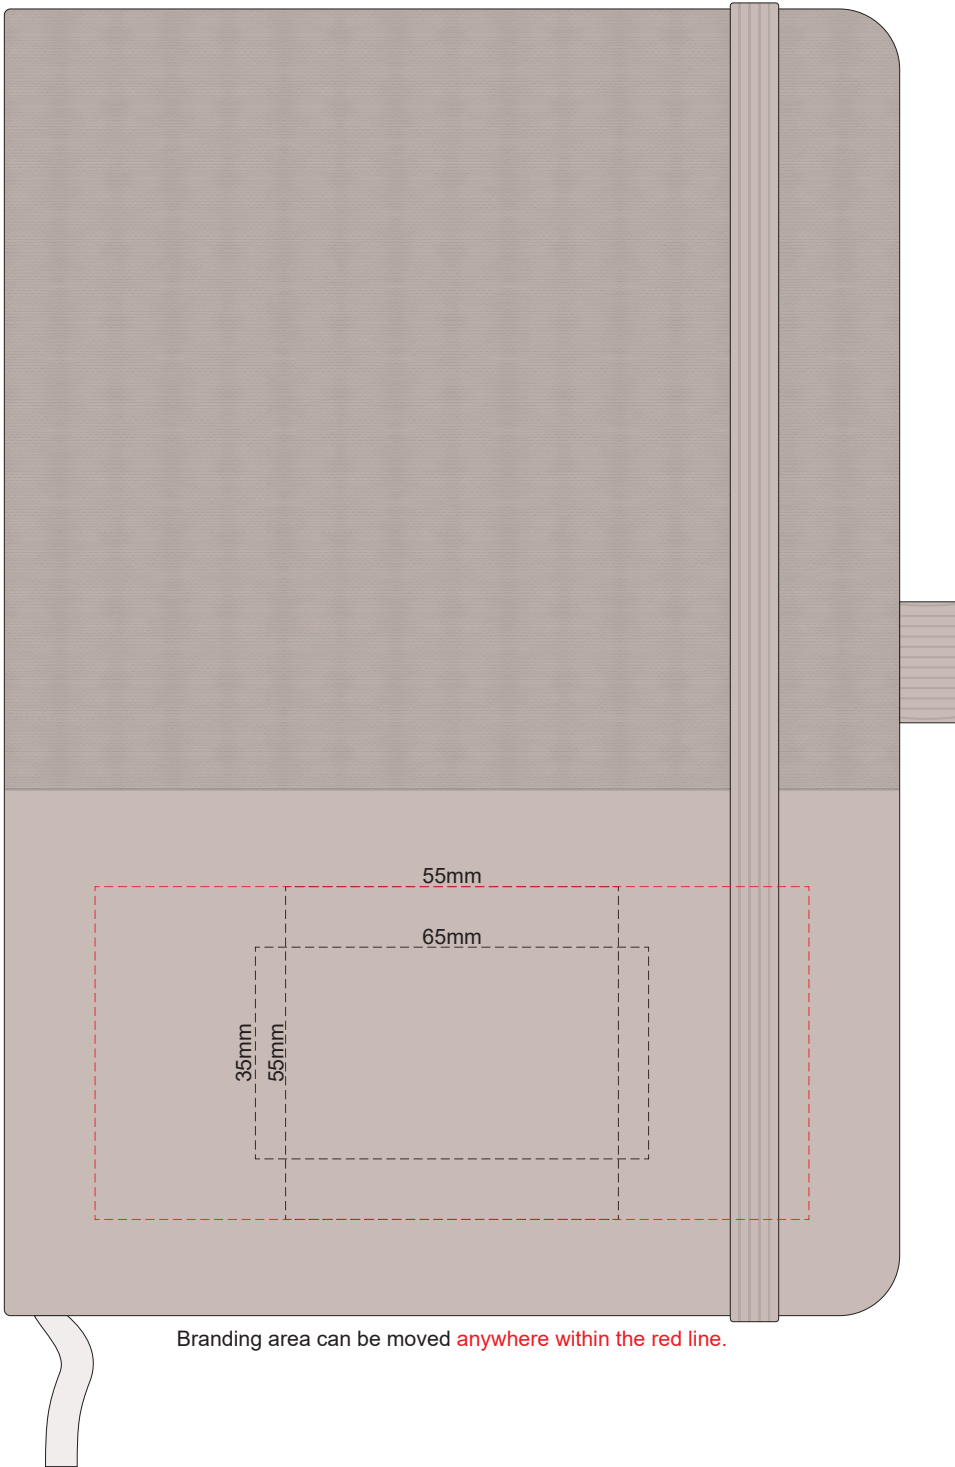

100% of Actual Size  
Screen Print

POSITION A

100% of Actual Size  
Pad Print  
Laser Engraving

POSITION D

POSITION E

Engraves to an  
Oxidised White

100% of Actual Size  
Screen Print

POSITION A

100% of Actual Size  
Pad Print  
Laser Engraving

POSITION D

POSITION E

Engraves to an  
Oxidised White

100% of Actual Size  
Screen Print

POSITION A

100% of Actual Size  
Pad Print  
Laser Engraving

POSITION D

POSITION E

 Engraves to an Oxidised White

80% of Actual Size  
Pad Print  
FRONT

Branding area can be moved **anywhere within the red line.**

80% of Actual Size  
Pad Print  
FRONT

Branding area can be moved **anywhere within the red line.**

80% of Actual Size  
Screen Print (One Colour Only)  
Direct Digital  
FRONT

80% of Actual Size  
Screen Print (One Colour Only)  
Direct Digital  
FRONT

80% of Actual Size  
Debossing  
FRONT

80% of Actual Size  
Debossing  
FRONT