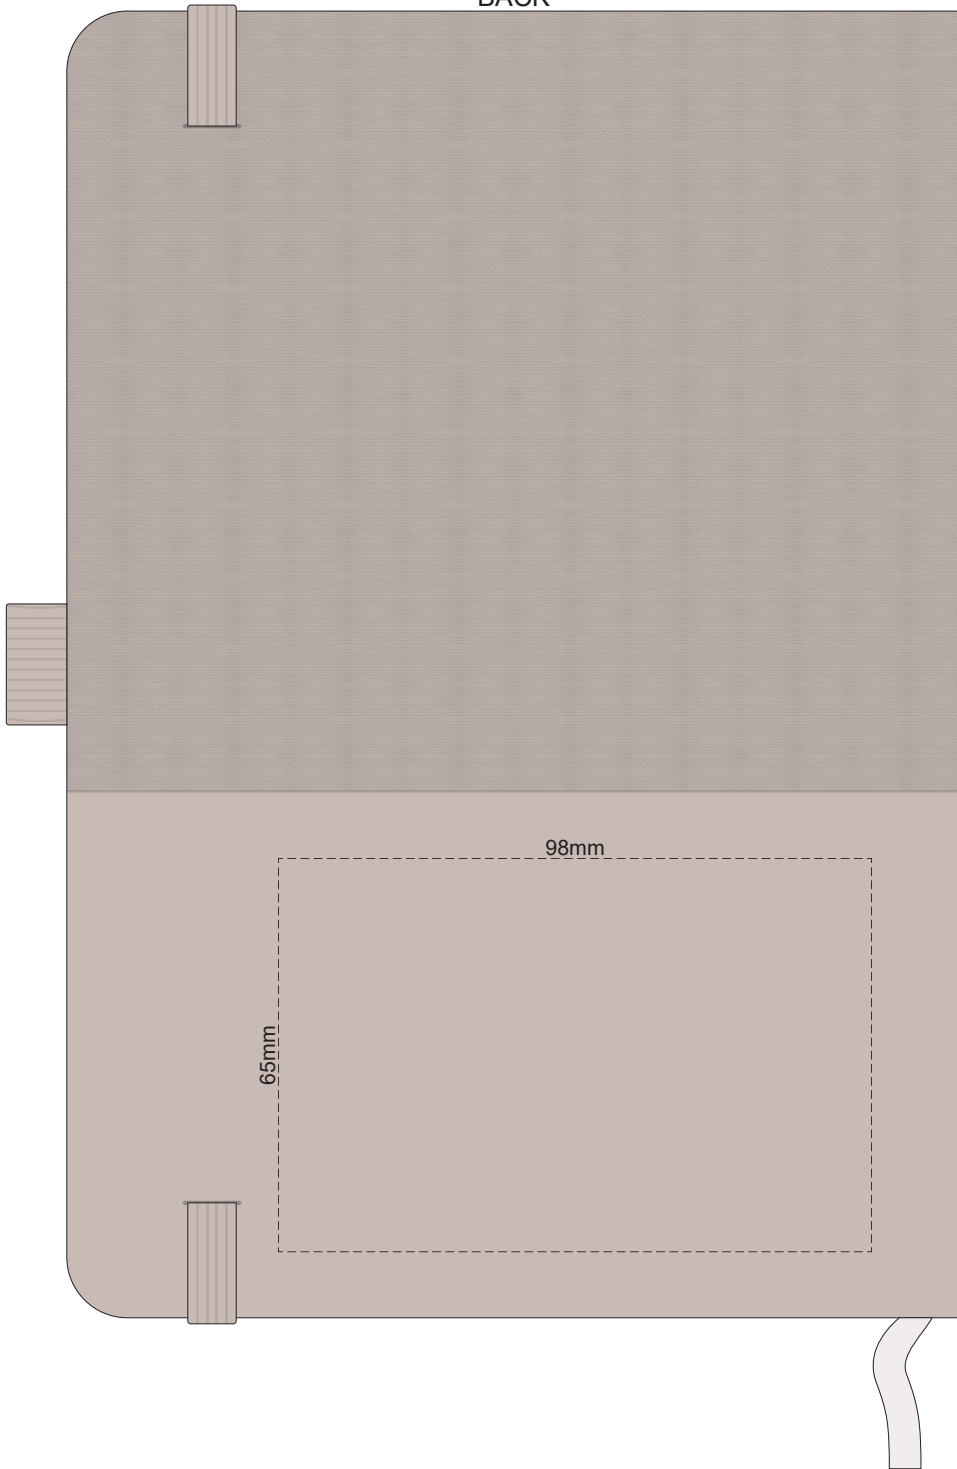

-  Copper Foil Print Colour
-  Silver Foil Print Colour
-  Gold Foil Print Colour

Please note: Print area 70mm x 55mm is **moveable within the red dotted area**, the print area cannot be rotated.

-  Copper Foil Print Colour
-  Silver Foil Print Colour
-  Gold Foil Print Colour

80% of Actual Size  
Pad Print  
BACK

Branding area can be moved anywhere within the red line.

80% of Actual Size  
Pad Print  
BACK

Branding area can be moved anywhere within the red line.

80% of Actual Size  
Screen Print  
BACK

80% of Actual Size  
Screen Print  
BACK

80% of Actual Size  
Debossing  
BACK

80% of Actual Size  
Debossing  
BACK

60% of Actual Size  
Digital Print - Belly Band Template

Artwork will be printed directly onto the product via CMYK printing (no white), colours will not be vibrant due to white ink not being available for this process

Green Line = Fold Lines when assembled on notebook

Blue Line = The SIGNIFICANT PRINT AREA

(Keep all critical images & text within this box)

Black Line = Maximum print area

Pink Line = Bleed off to here

25% of Actual Size