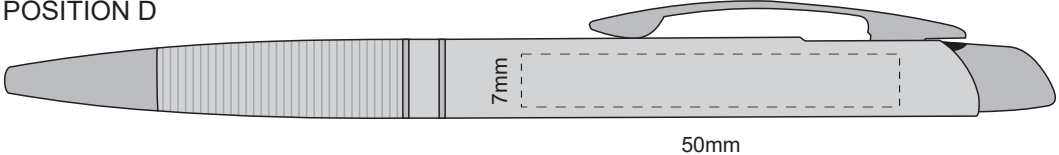

100% of Actual Size  
Screen Print

POSITION A

100% of Actual Size  
Pad Print  
Laser Engraving

POSITION D

POSITION E

Engraves to an  
Oxidised White

100% of Actual Size  
Screen Print

POSITION A

100% of Actual Size  
Pad Print  
Laser Engraving

POSITION D

POSITION E

Engraves to an  
Oxidised White

100% of Actual Size  
Screen Print

POSITION A

100% of Actual Size  
Pad Print  
Laser Engraving

POSITION D

POSITION E

 Engraves to an Oxidised White

80% of Actual Size  
Pad Print  
FRONT

Branding area can be moved **anywhere within the red line.**

80% of Actual Size  
Pad Print  
FRONT

Branding area can be moved **anywhere within the red line.**