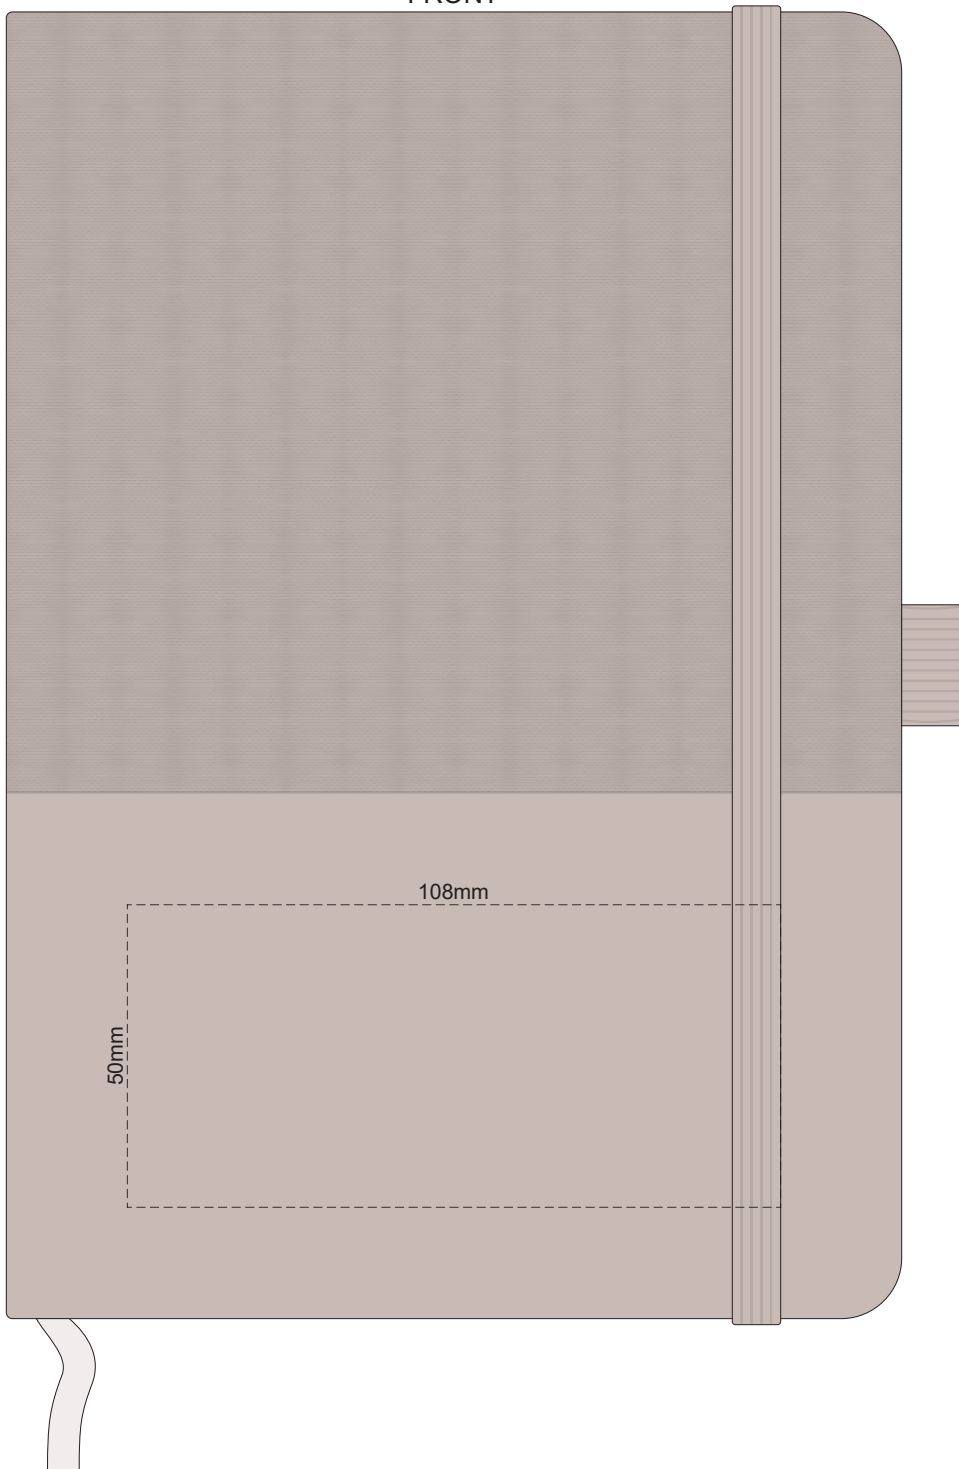

POSITION E

 Engraves to an Oxidised White

80% of Actual Size  
Pad Print  
FRONT

Branding area can be moved **anywhere within the red line.**

80% of Actual Size  
Pad Print  
FRONT

Branding area can be moved **anywhere within the red line.**

80% of Actual Size  
Screen Print (One Colour Only)  
Direct Digital  
FRONT

80% of Actual Size  
Screen Print (One Colour Only)  
Direct Digital  
FRONT

80% of Actual Size  
Debossing  
FRONT

80% of Actual Size  
Debossing  
FRONT

80% of Actual Size  
Foil Printing Front Cover  
FRONT ONLY

80% of Actual Size  
Foil Printing Front Cover  
FRONT ONLY

Please note: Print area 70mm x 55mm is **moveable within the red dotted area**, the print area cannot be rotated.

-  Copper Foil Print Colour
-  Silver Foil Print Colour
-  Gold Foil Print Colour

Please note: Print area 70mm x 55mm is **moveable within the red dotted area**, the print area cannot be rotated.

-  Copper Foil Print Colour
-  Silver Foil Print Colour
-  Gold Foil Print Colour