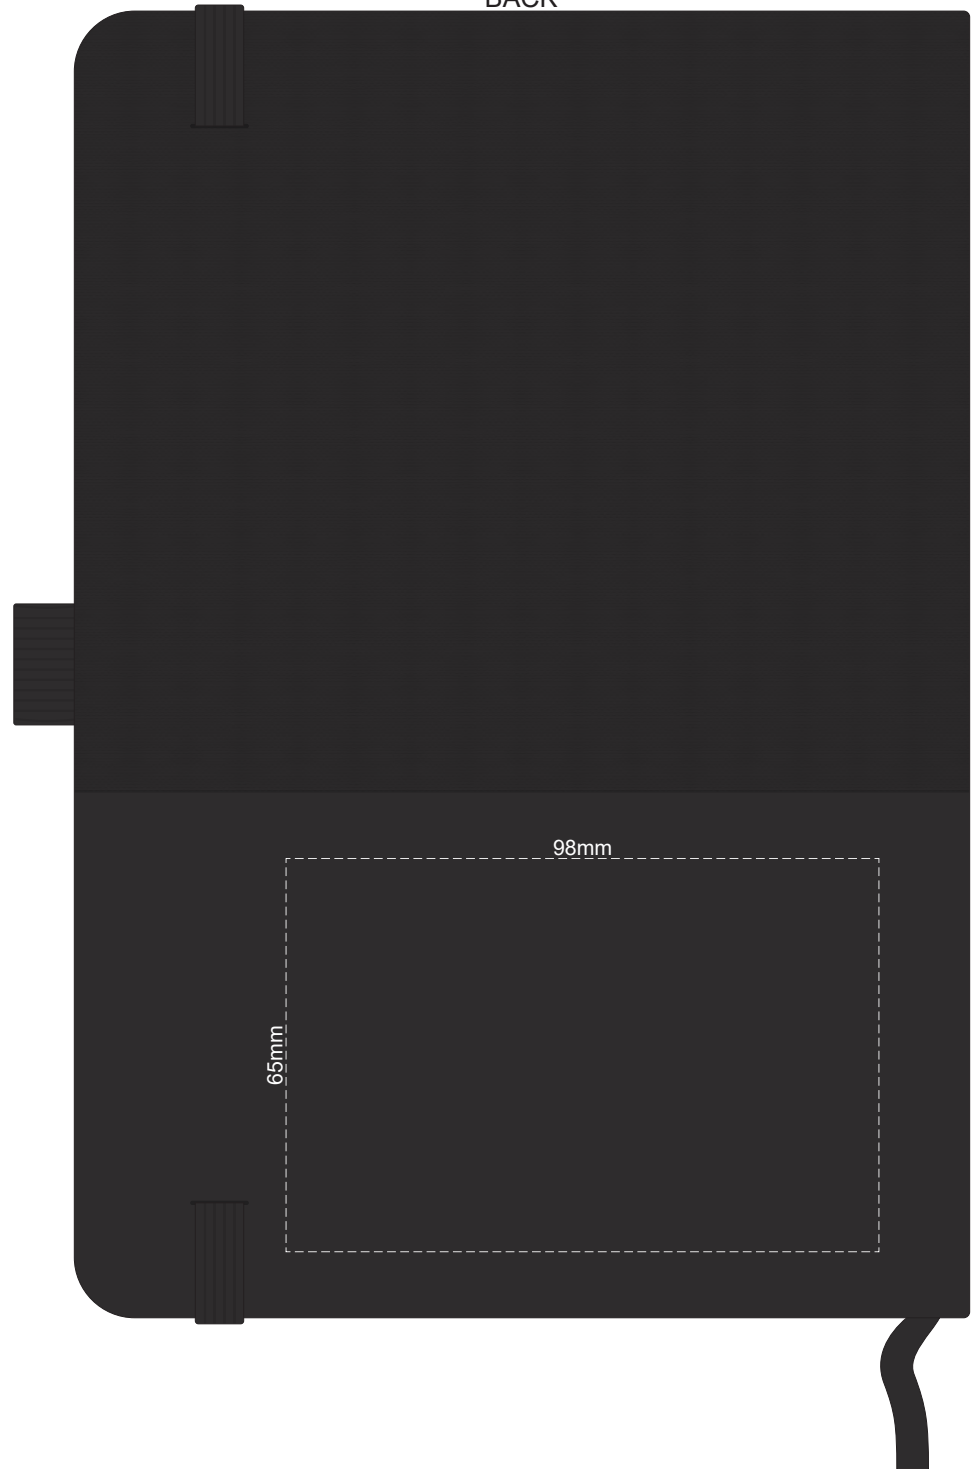

-  Copper Foil Print Colour
-  Silver Foil Print Colour
-  Gold Foil Print Colour

Please note: Print area 70mm x 55mm is **moveable within the red dotted area**, the print area cannot be rotated.

-  Copper Foil Print Colour
-  Silver Foil Print Colour
-  Gold Foil Print Colour

80% of Actual Size  
Pad Print  
BACK

Branding area can be moved anywhere within the red line.

80% of Actual Size  
Pad Print  
BACK

Branding area can be moved anywhere within the red line.

80% of Actual Size  
Screen Print  
BACK

80% of Actual Size  
Screen Print  
BACK

80% of Actual Size  
Debossing  
BACK

80% of Actual Size  
Debossing  
BACK

60% of Actual Size  
Digital Print - Belly Band Template

Artwork will be printed directly onto the product via CMYK printing (no white), colours will not be vibrant due to white ink not being available for this process