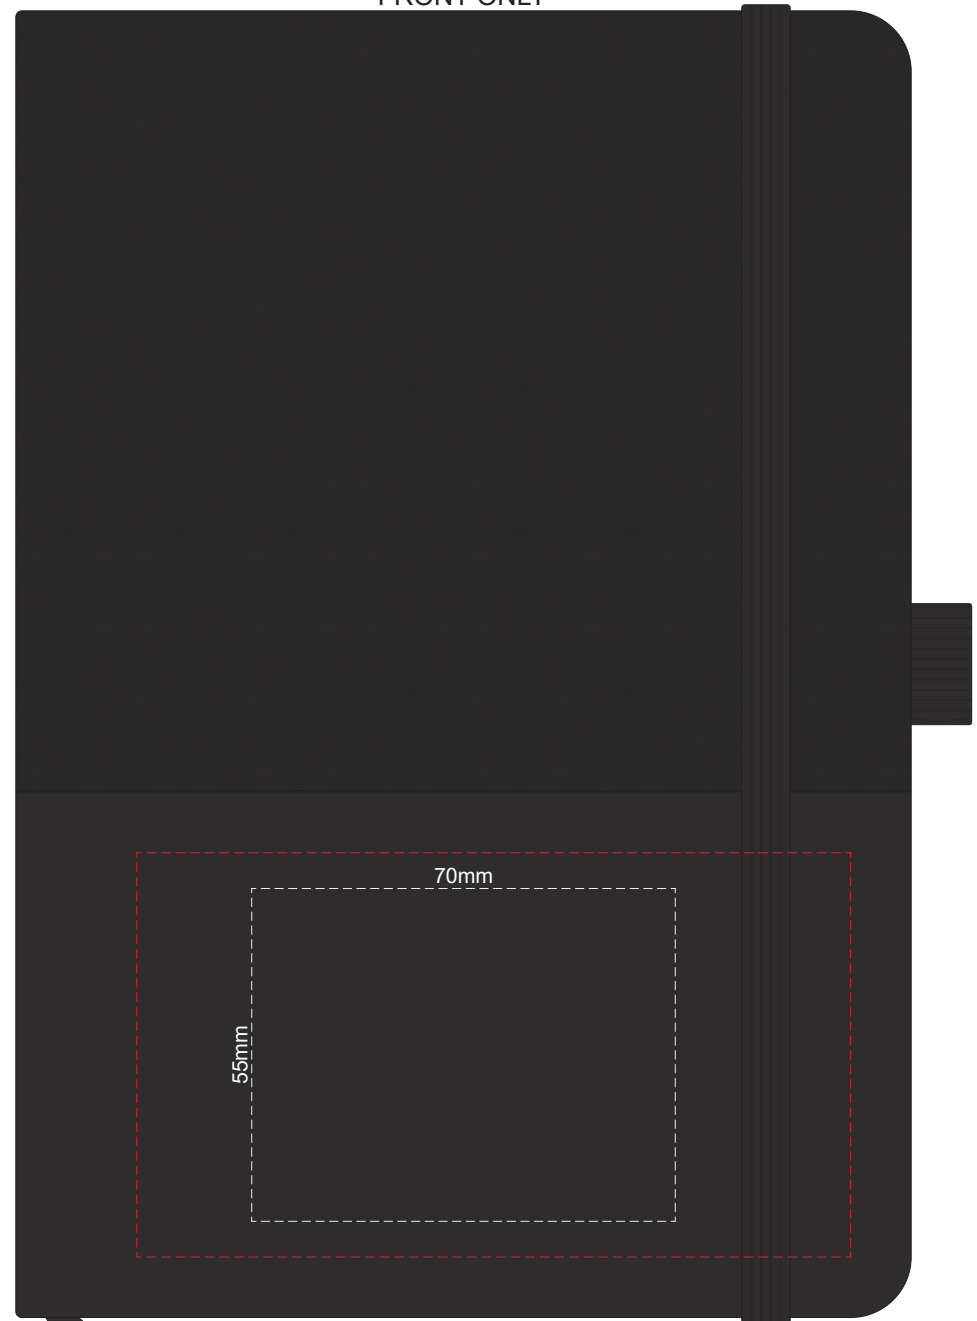

POSITION E

 Engraves to an Oxidised White

80% of Actual Size  
Pad Print  
FRONT

Branding area can be moved **anywhere within the red line.**

80% of Actual Size  
Pad Print  
FRONT

Branding area can be moved **anywhere within the red line.**

80% of Actual Size  
Screen Print (One Colour Only)  
Direct Digital  
FRONT

80% of Actual Size  
Screen Print (One Colour Only)  
Direct Digital  
FRONT

80% of Actual Size  
Debossing  
FRONT

80% of Actual Size  
Debossing  
FRONT

80% of Actual Size  
Foil Printing Front Cover  
FRONT ONLY

80% of Actual Size  
Foil Printing Front Cover  
FRONT ONLY

Please note: Print area 70mm x 55mm is **moveable within the red dotted area**, the print area cannot be rotated.

-  Copper Foil Print Colour
-  Silver Foil Print Colour
-  Gold Foil Print Colour

Please note: Print area 70mm x 55mm is **moveable within the red dotted area**, the print area cannot be rotated.

-  Copper Foil Print Colour
-  Silver Foil Print Colour
-  Gold Foil Print Colour