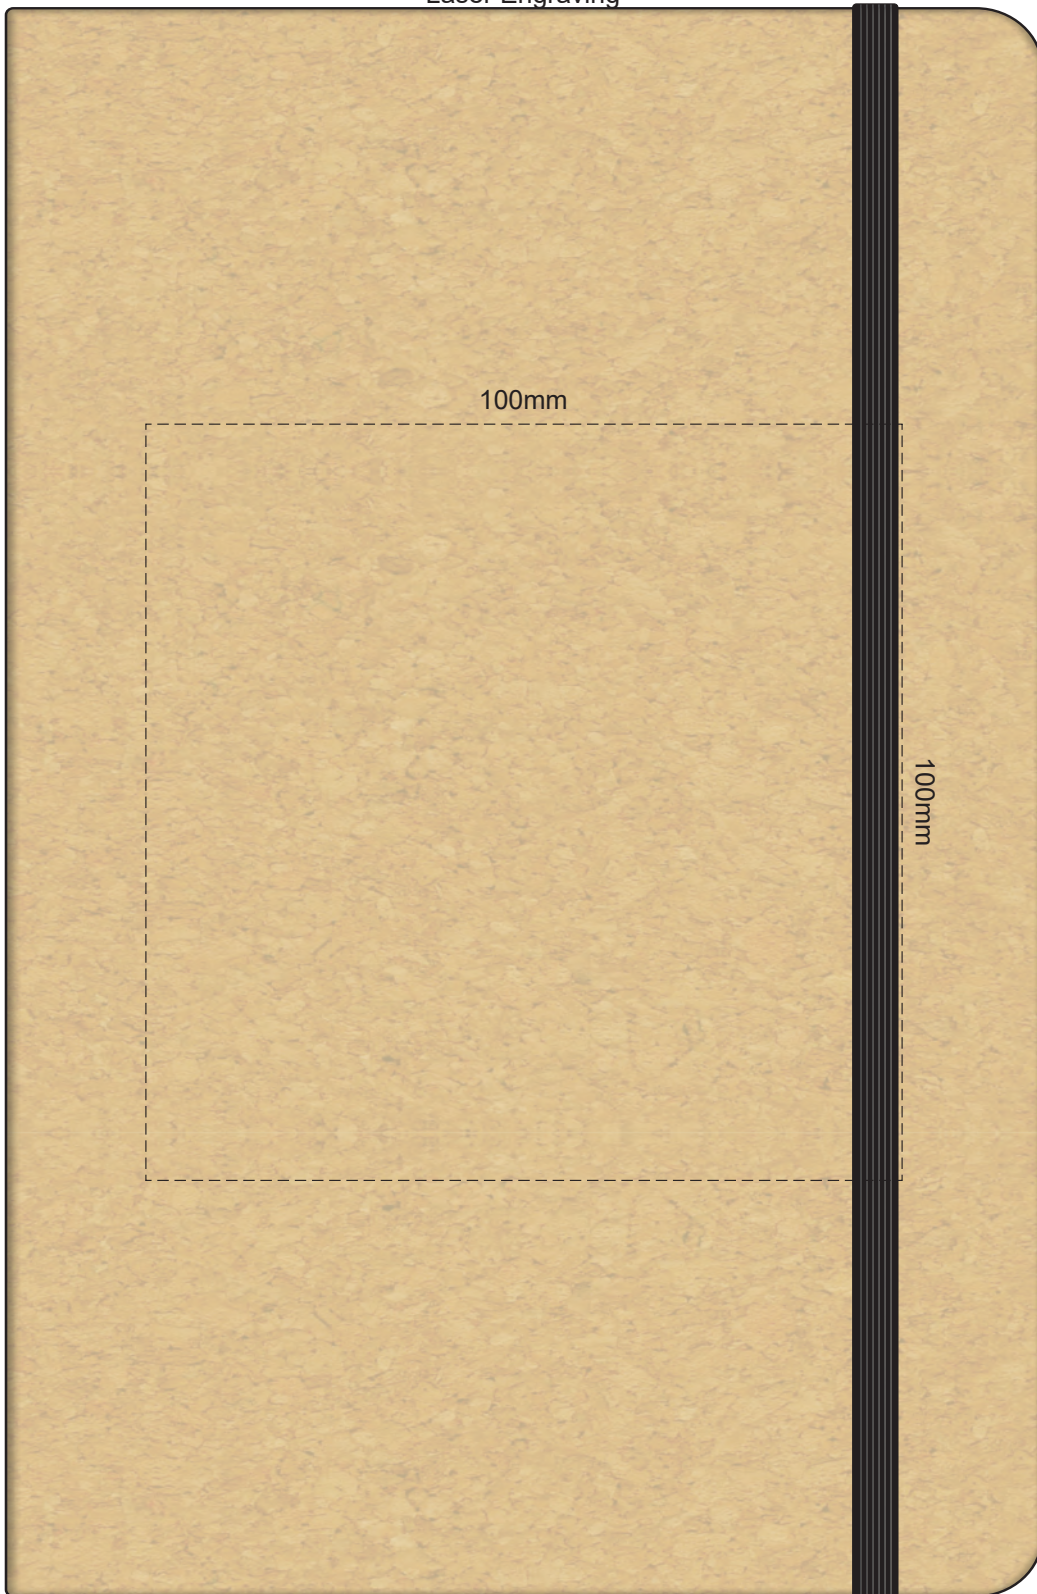

100% of Actual Size
Laser Engraving

This product is a natural material, allow for small variances in engraving colour.
Please note: Block artwork is not advisable due to cork texture.
This notebook is a natural material with variances in texture and colour which may effect the finished result

Engraved Finish