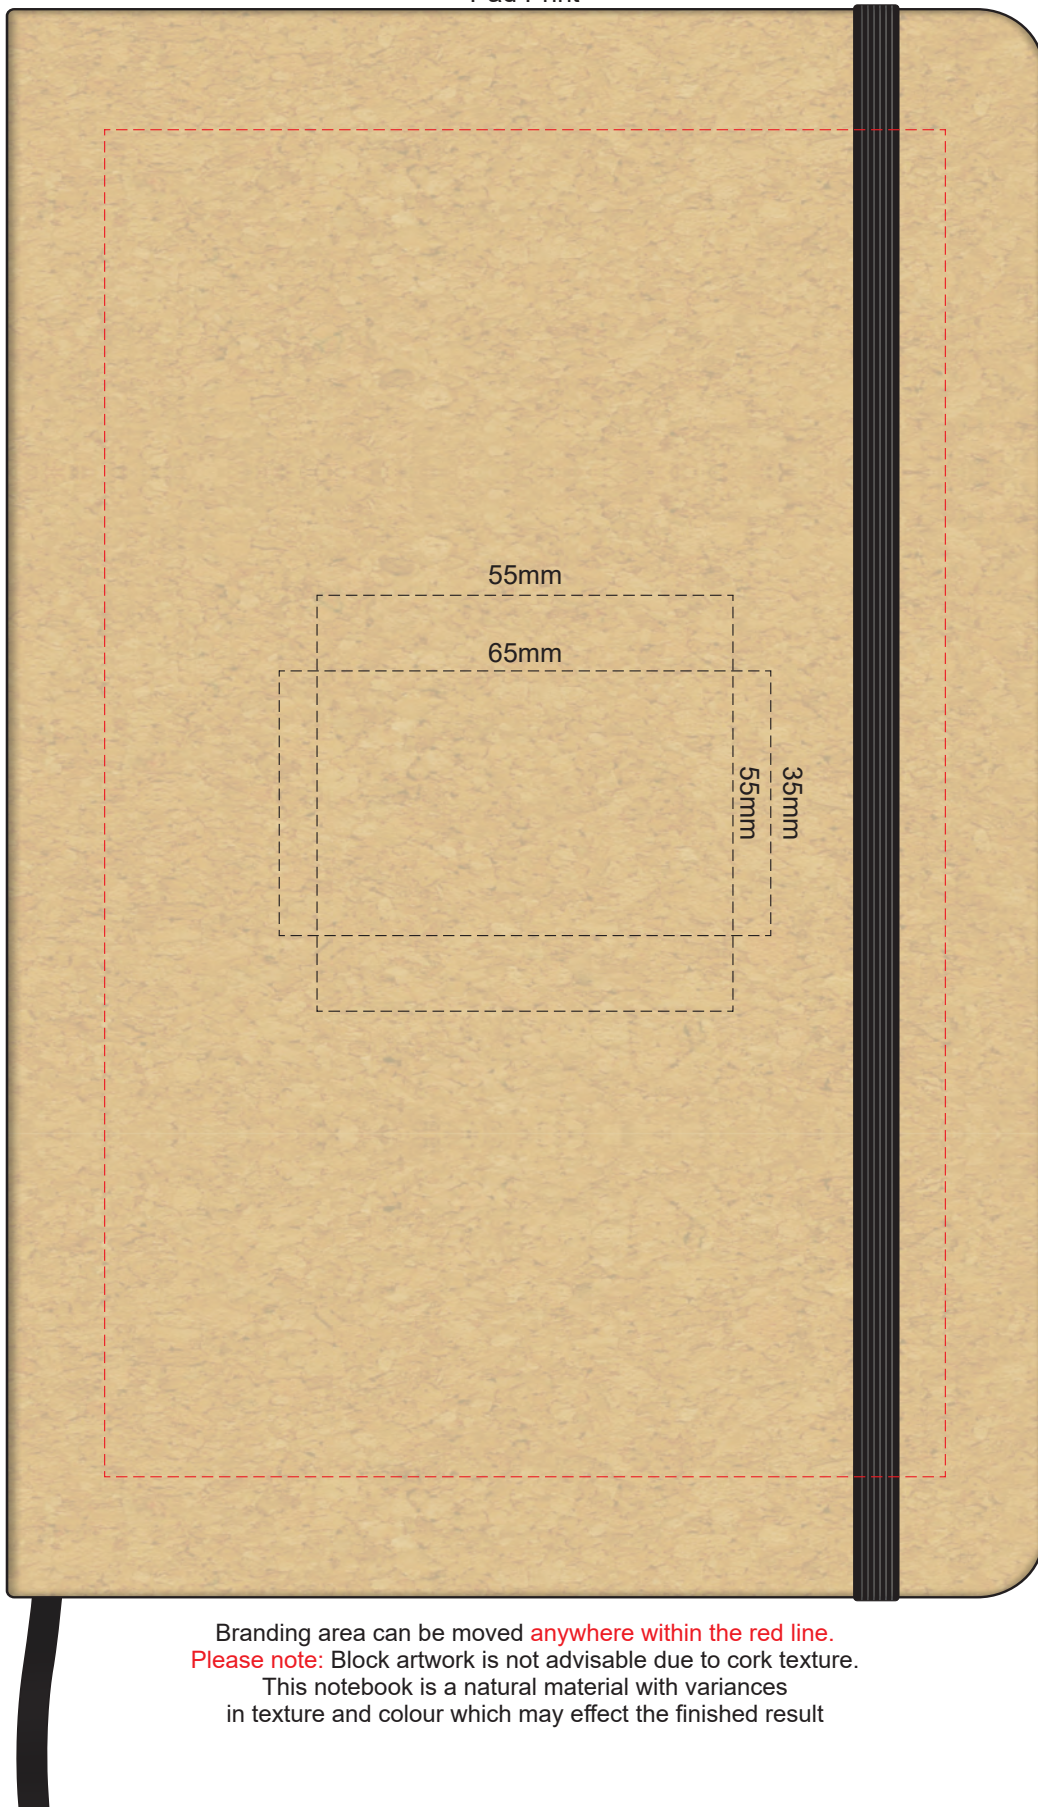

100% of Actual Size
Laser Engraving

Engraves to Natural Finish

100% of Actual Size
Direct Digital

100% of Actual Size
Pad Print

Branding area can be moved **anywhere within the red line**.
Please note: Block artwork is not advisable due to cork texture.
This notebook is a natural material with variances
in texture and colour which may effect the finished result

100% of Actual Size
BACK Pad Print

Branding area can be moved **anywhere within the red line**.
Please note: Block artwork is not advisable due to cork texture.
This notebook is a natural material with variances
in texture and colour which may effect the finished result

100% of Actual Size
Screen Print (One Colour Only)

Please note: Block artwork is not advisable due to cork texture.
This notebook is a natural material with variances
in texture and colour which may effect the finished result

Blue Line = The SIGNIFICANT PRINT AREA

(Keep all critical images & text within this box)

Black Line = Maximum print area

Pink Line = Bleed off to here

25% of Actual Size

Please note that some of the artwork will be covered by the notebook closure strap when assembled.