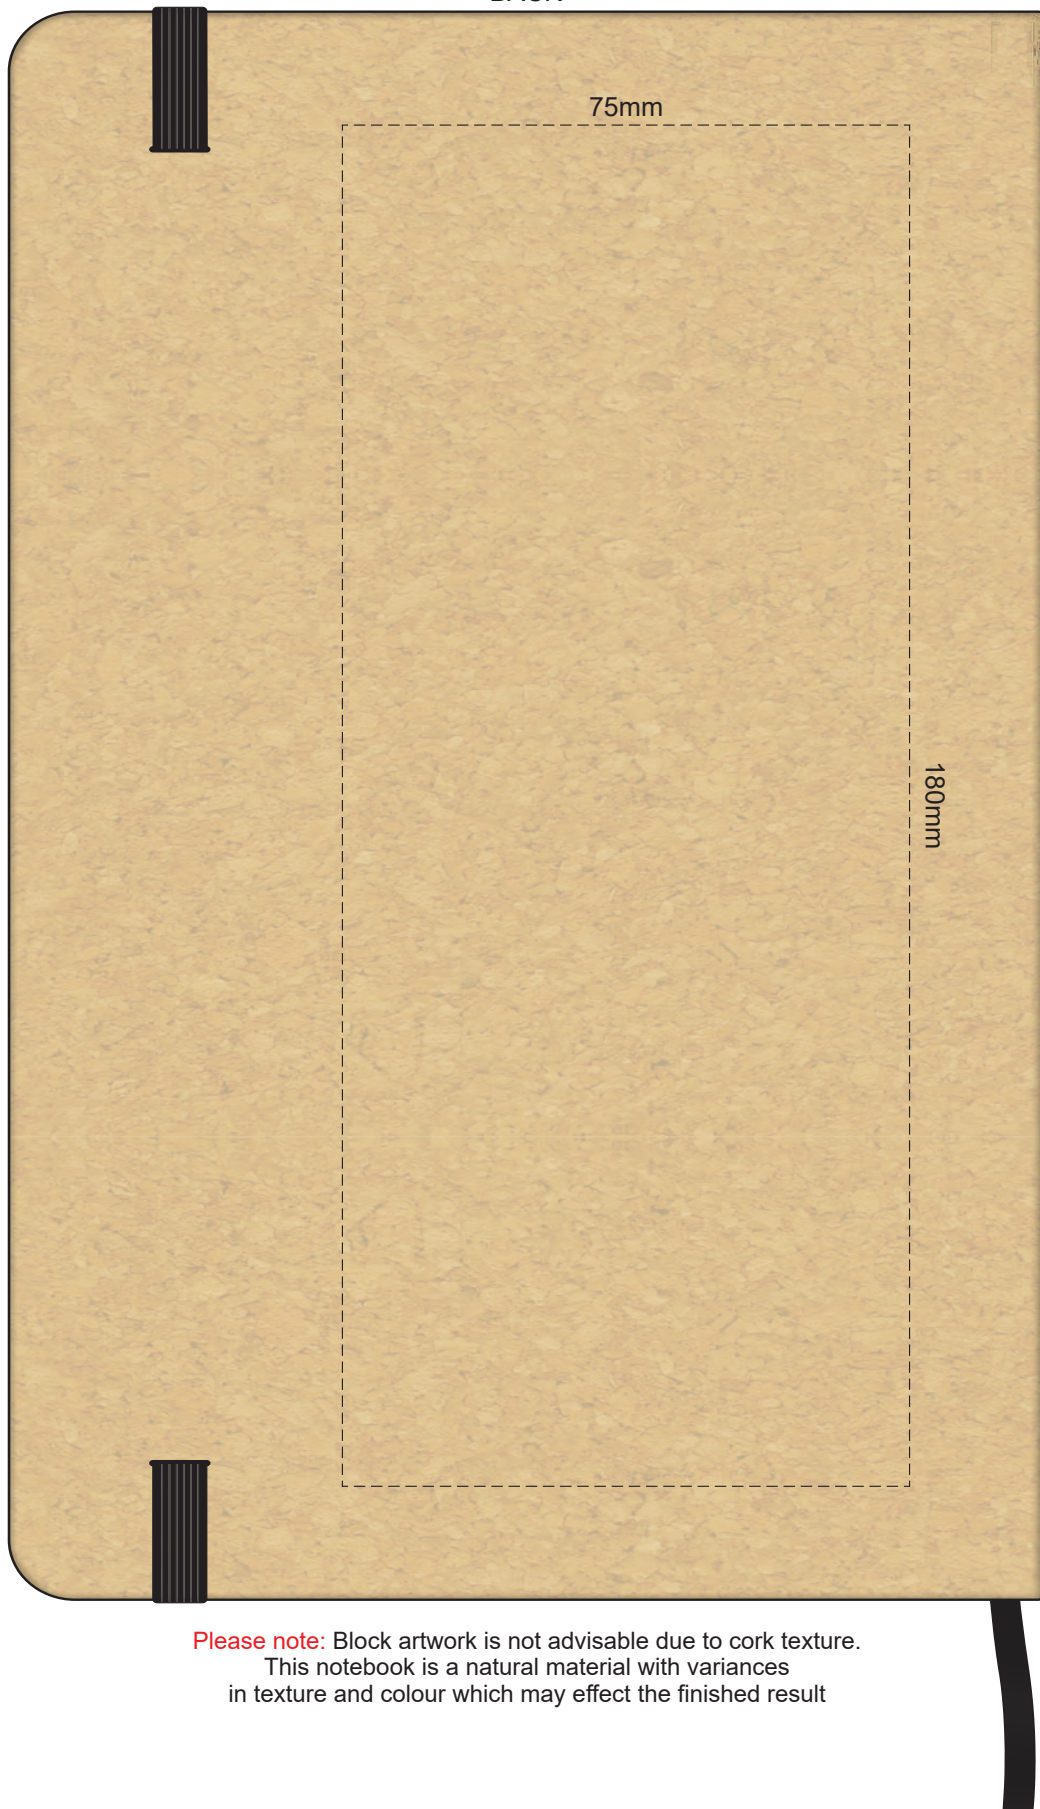

100% of Actual Size
Laser Engraving

Engraves to Natural Finish

100% of Actual Size
Direct Digital

100% of Actual Size
Pad Print

Branding area can be moved **anywhere within the red line**.
Please note: Block artwork is not advisable due to cork texture.
This notebook is a natural material with variances
in texture and colour which may effect the finished result

100% of Actual Size
BACK Pad Print

Branding area can be moved **anywhere within the red line**.
Please note: Block artwork is not advisable due to cork texture.
This notebook is a natural material with variances
in texture and colour which may effect the finished result

100% of Actual Size
Screen Print (One Colour Only)

Please note: Block artwork is not advisable due to cork texture.
This notebook is a natural material with variances
in texture and colour which may effect the finished result

100% of Actual Size
Screen Print (One Colour Only)
BACK

Please note: Block artwork is not advisable due to cork texture.
This notebook is a natural material with variances
in texture and colour which may effect the finished result