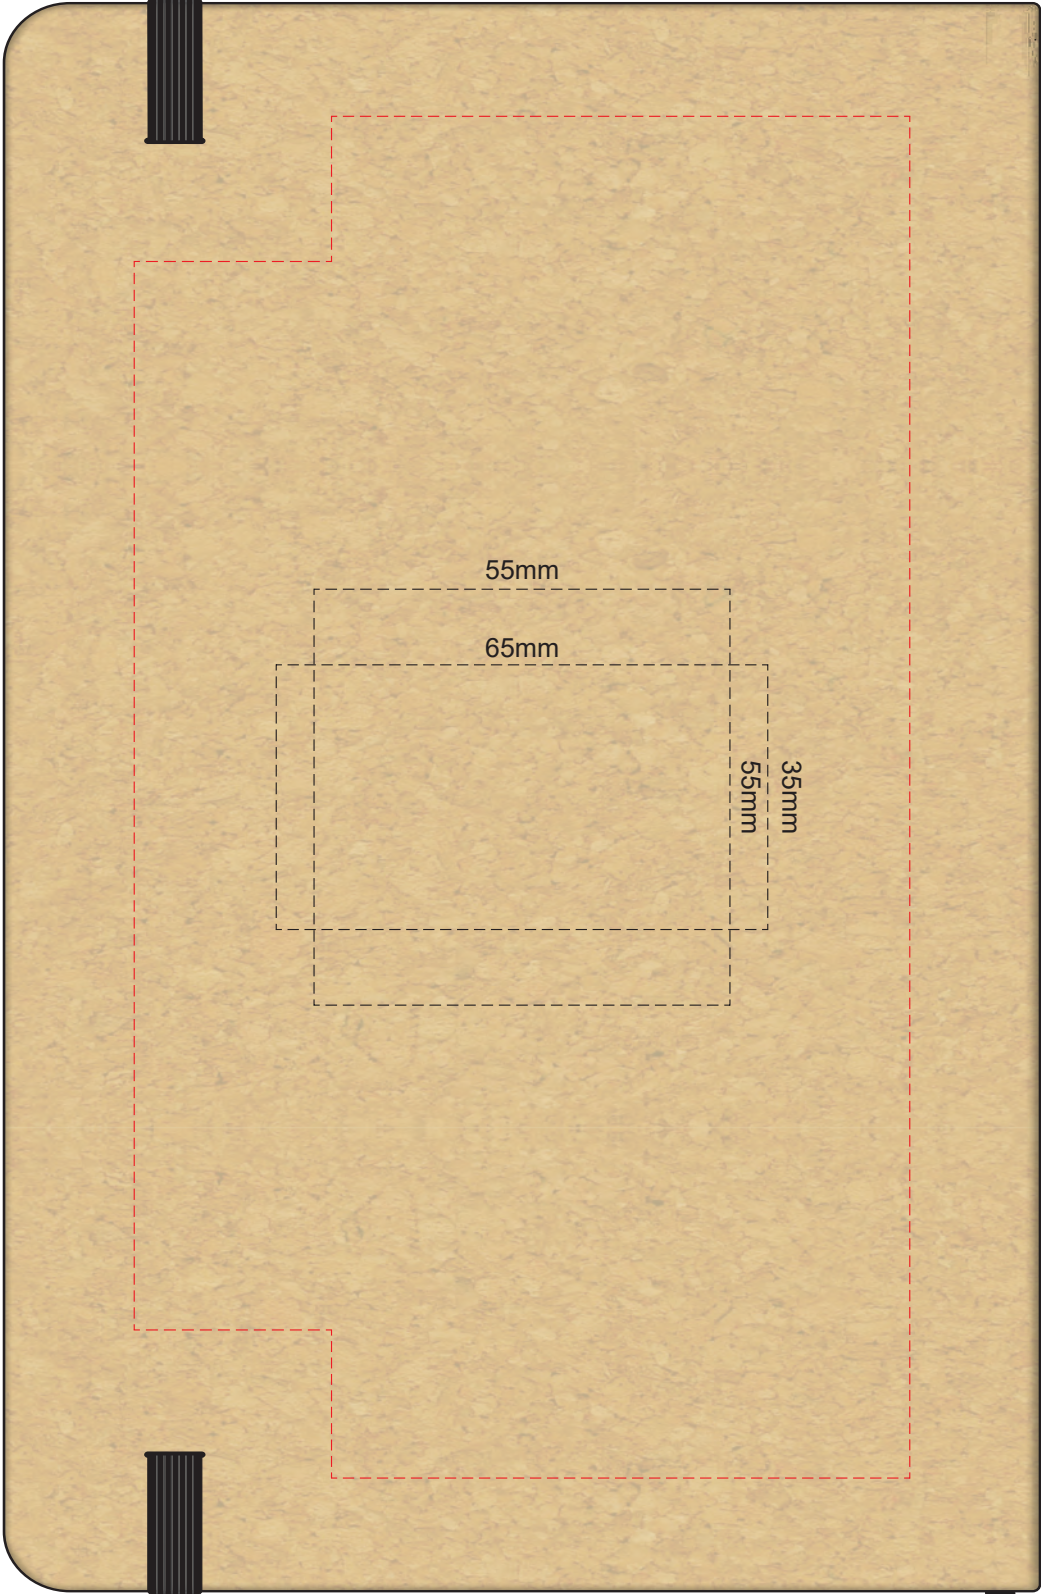

100% of Actual Size
Laser Engraving

Engraves to Natural Finish

100% of Actual Size
Direct Digital

100% of Actual Size
Pad Print

Branding area can be moved **anywhere within the red line**.
Please note: Block artwork is not advisable due to cork texture.
This notebook is a natural material with variances
in texture and colour which may effect the finished result

100% of Actual Size
BACK Pad Print

Branding area can be moved **anywhere within the red line**.
Please note: Block artwork is not advisable due to cork texture.
This notebook is a natural material with variances
in texture and colour which may effect the finished result

100% of Actual Size
Screen Print (One Colour Only)

Please note: Block artwork is not advisable due to cork texture.
This notebook is a natural material with variances
in texture and colour which may effect the finished result

Blue Line = The SIGNIFICANT PRINT AREA

(Keep all critical images & text within this box)

Black Line = Maximum print area

Pink Line = Bleed off to here

25% of Actual Size

Please note that some of the artwork will be covered by the notebook closure strap when assembled.