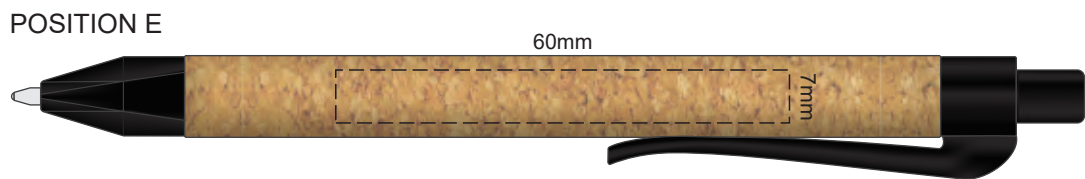

100% of Actual Size
Laser Engraving

Engraves to Natural Finish

100% of Actual Size
Direct Digital

100% of Actual Size
Pad Print

Branding area can be moved **anywhere within the red line**.
Please note: Block artwork is not advisable due to cork texture.
This notebook is a natural material with variances
in texture and colour which may effect the finished result

100% of Actual Size
BACK Pad Print

Branding area can be moved **anywhere within the red line**.
Please note: Block artwork is not advisable due to cork texture.
This notebook is a natural material with variances
in texture and colour which may effect the finished result