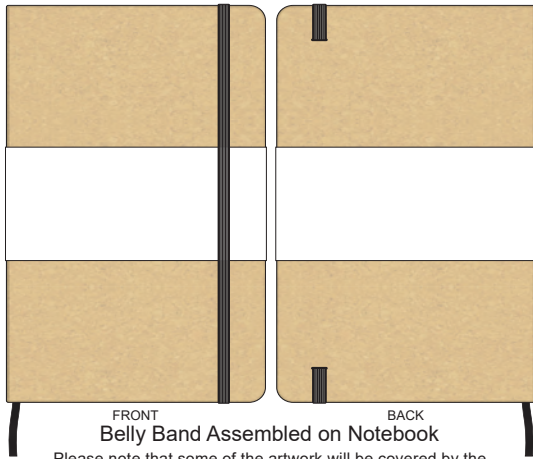

100% of Actual Size
BACK Pad Print

Branding area can be moved **anywhere within the red line**.
Please note: Block artwork is not advisable due to cork texture.
This notebook is a natural material with variances
in texture and colour which may effect the finished result

Please note: Block artwork is not advisable due to cork texture.

This notebook is a natural material with variances in texture and colour which may effect the finished result

70% of Actual Size Digital Print - Belly Band Template

Artwork will be printed directly onto the product via CMYK printing (**no white**), colours will not be vibrant due to white ink not being available for this process

Green Line = Fold Lines when assembled on notebook

Blue Line = The SIGNIFICANT PRINT AREA

(Keep all critical images & text within this box)

Black Line = Maximum print area

Pink Line = Bleed off to here

25% of Actual Size

Please note that some of the artwork will be covered by the notebook closure strap when assembled.