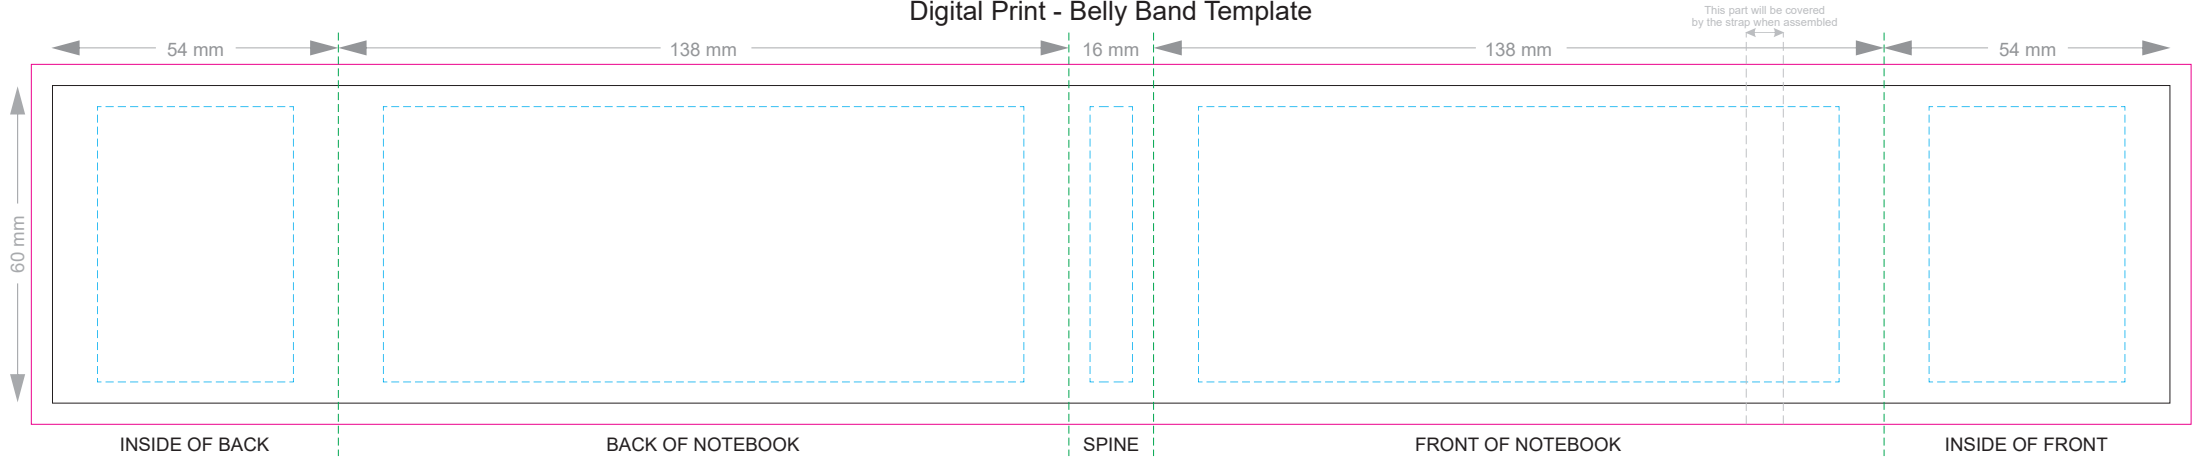

70% of Actual Size Digital Print - Belly Band Template

Artwork will be printed directly onto the product via CMYK printing (**no white**), colours will not be vibrant due to white ink not being available for this process

Green Line = Fold Lines when assembled on notebook

Blue Line = The SIGNIFICANT PRINT AREA

(Keep all critical images & text within this box)

Black Line = Maximum print area

Pink Line = Bleed off to here

25% of Actual Size