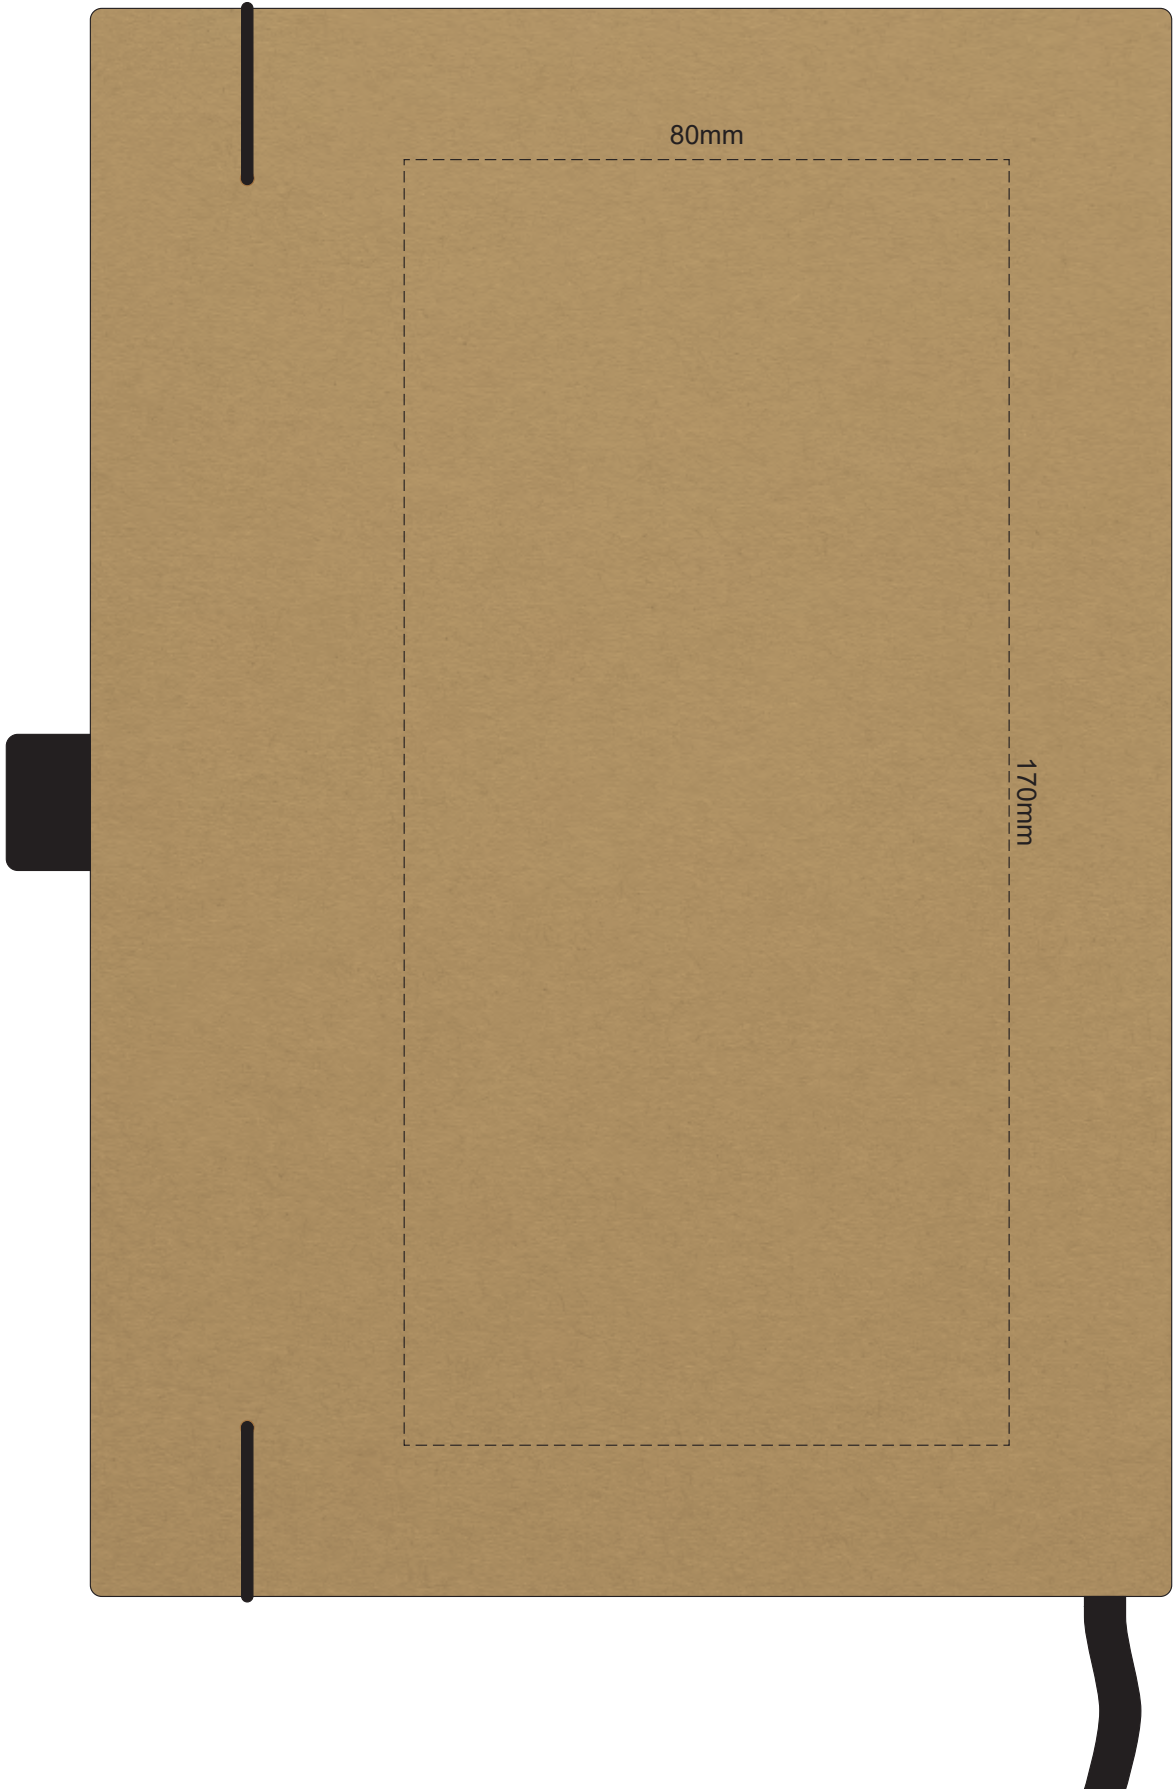

100% of Actual Size
Screen Print (One Colour Only)

Please be aware the artwork will be affected by the seams of the pen.

100% of Actual Size
Pad Print

Please be aware the artwork will be affected by the seams of the pen.

100% of Actual Size
Direct Digital

Please be aware the artwork will be affected by the seams of the pen.

100% of Actual Size
Pad Print
FRONT

Branding area can be moved anywhere within the red line.

100% of Actual Size
Pad Print
BACK

Branding area can be moved anywhere within the red line.

100% of Actual Size
Screen Print
(One Colour Only)
FRONT

100% of Actual Size
Screen Print
(One Colour Only)
BACK

100% of Actual Size
Digital Packaging Print