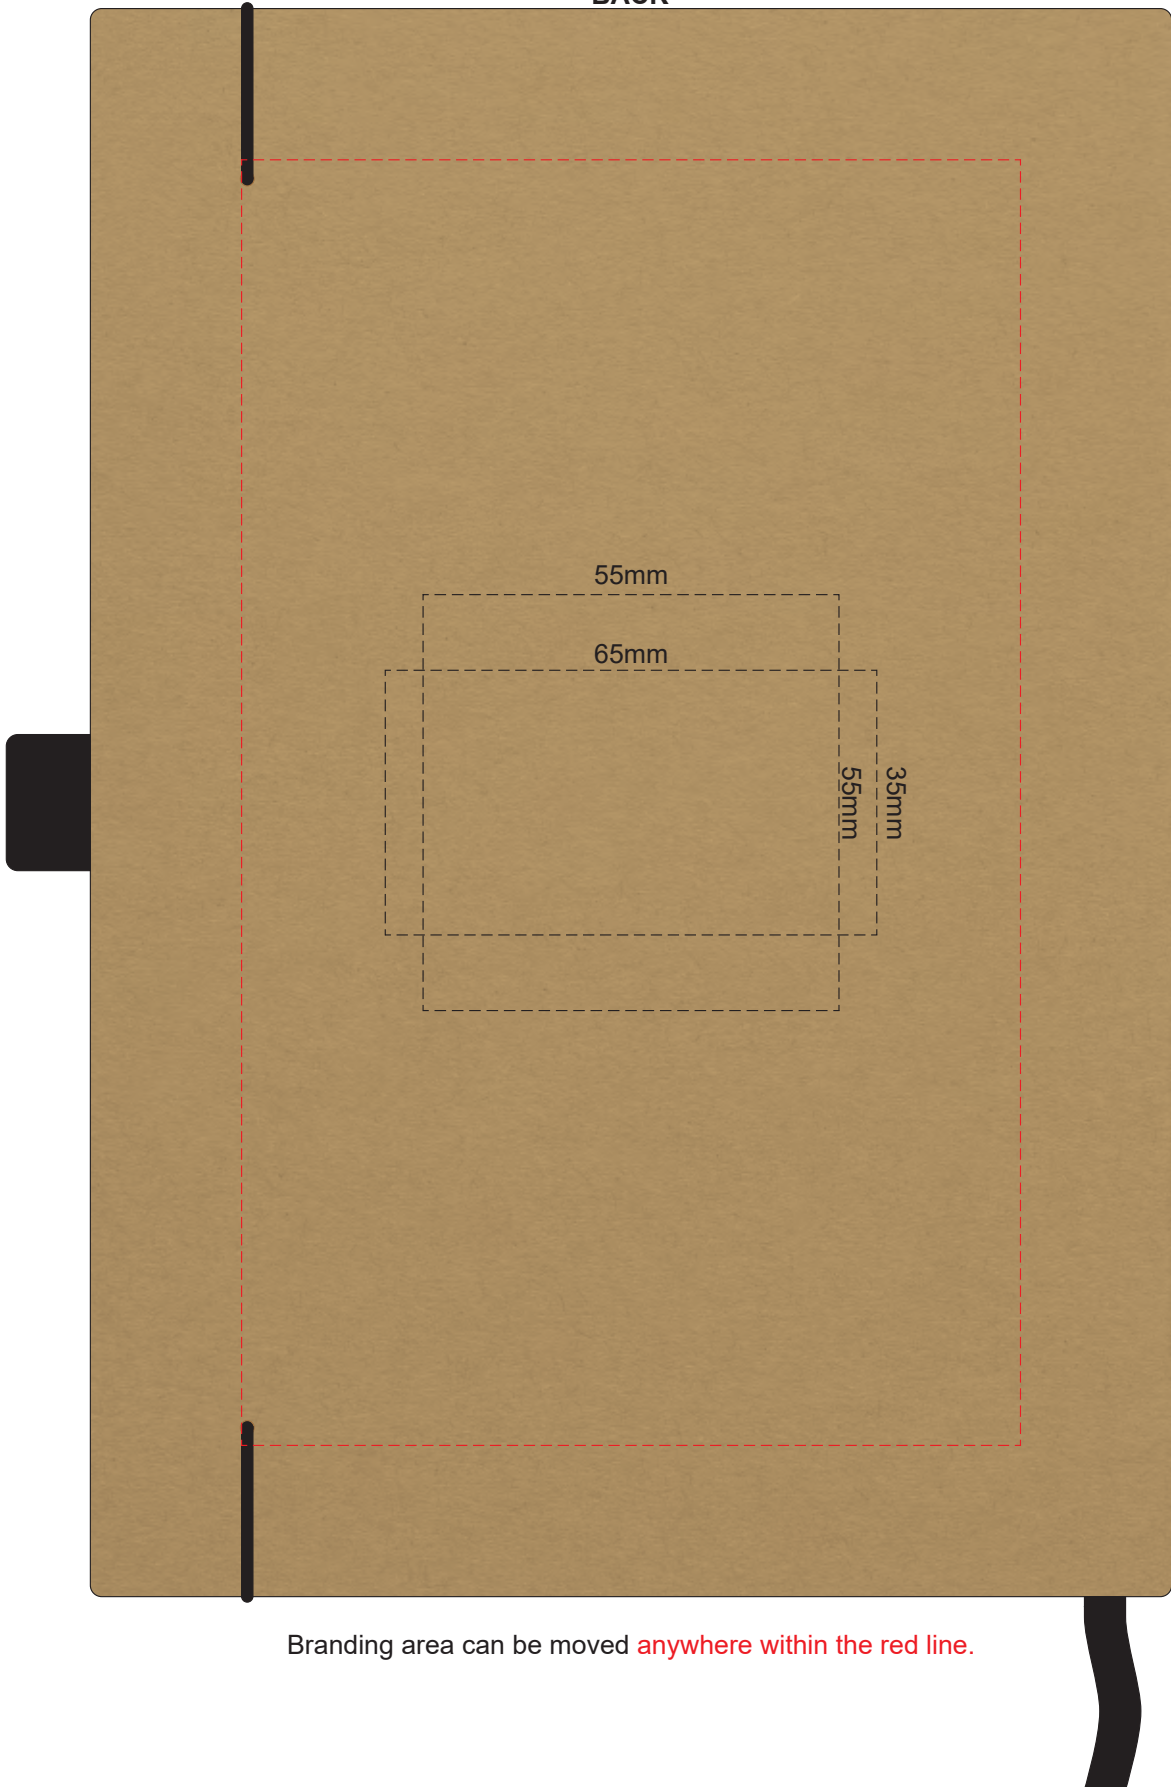

100% of Actual Size
Screen Print (One Colour Only)

Please be aware the artwork will be affected by the seams of the pen.

100% of Actual Size
Pad Print

Please be aware the artwork will be affected by the seams of the pen.

100% of Actual Size
Direct Digital

Please be aware the artwork will be affected by the seams of the pen.

100% of Actual Size
Pad Print
FRONT

Branding area can be moved anywhere within the red line.

100% of Actual Size
Pad Print
BACK

Branding area can be moved anywhere within the red line.

100% of Actual Size
Screen Print
(One Colour Only)
FRONT

100% of Actual Size
Screen Print
(One Colour Only)
BACK

100% of Actual Size
Digital Packaging Print