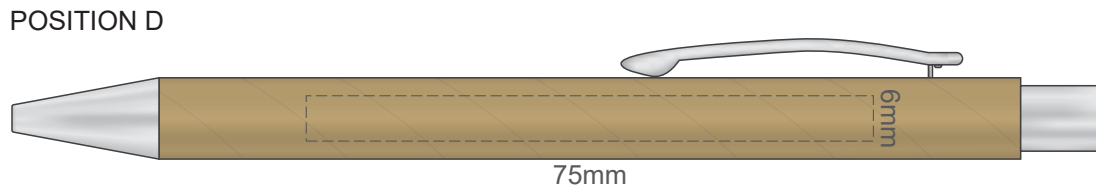

100% of Actual Size
Screen Print (One Colour Only)

Please be aware the artwork will be affected by the seams of the pen.

100% of Actual Size
Pad Print

Please be aware the artwork will be affected by the seams of the pen.

100% of Actual Size
Direct Digital

Please be aware the artwork will be affected by the seams of the pen.

100% of Actual Size
Pad Print
FRONT

Branding area can be moved anywhere within the red line.

100% of Actual Size
Pad Print
BACK

Branding area can be moved anywhere within the red line.

100% of Actual Size
Screen Print
(One Colour Only)
FRONT

100% of Actual Size
Screen Print
(One Colour Only)
BACK

100% of Actual Size
Digital Packaging Print