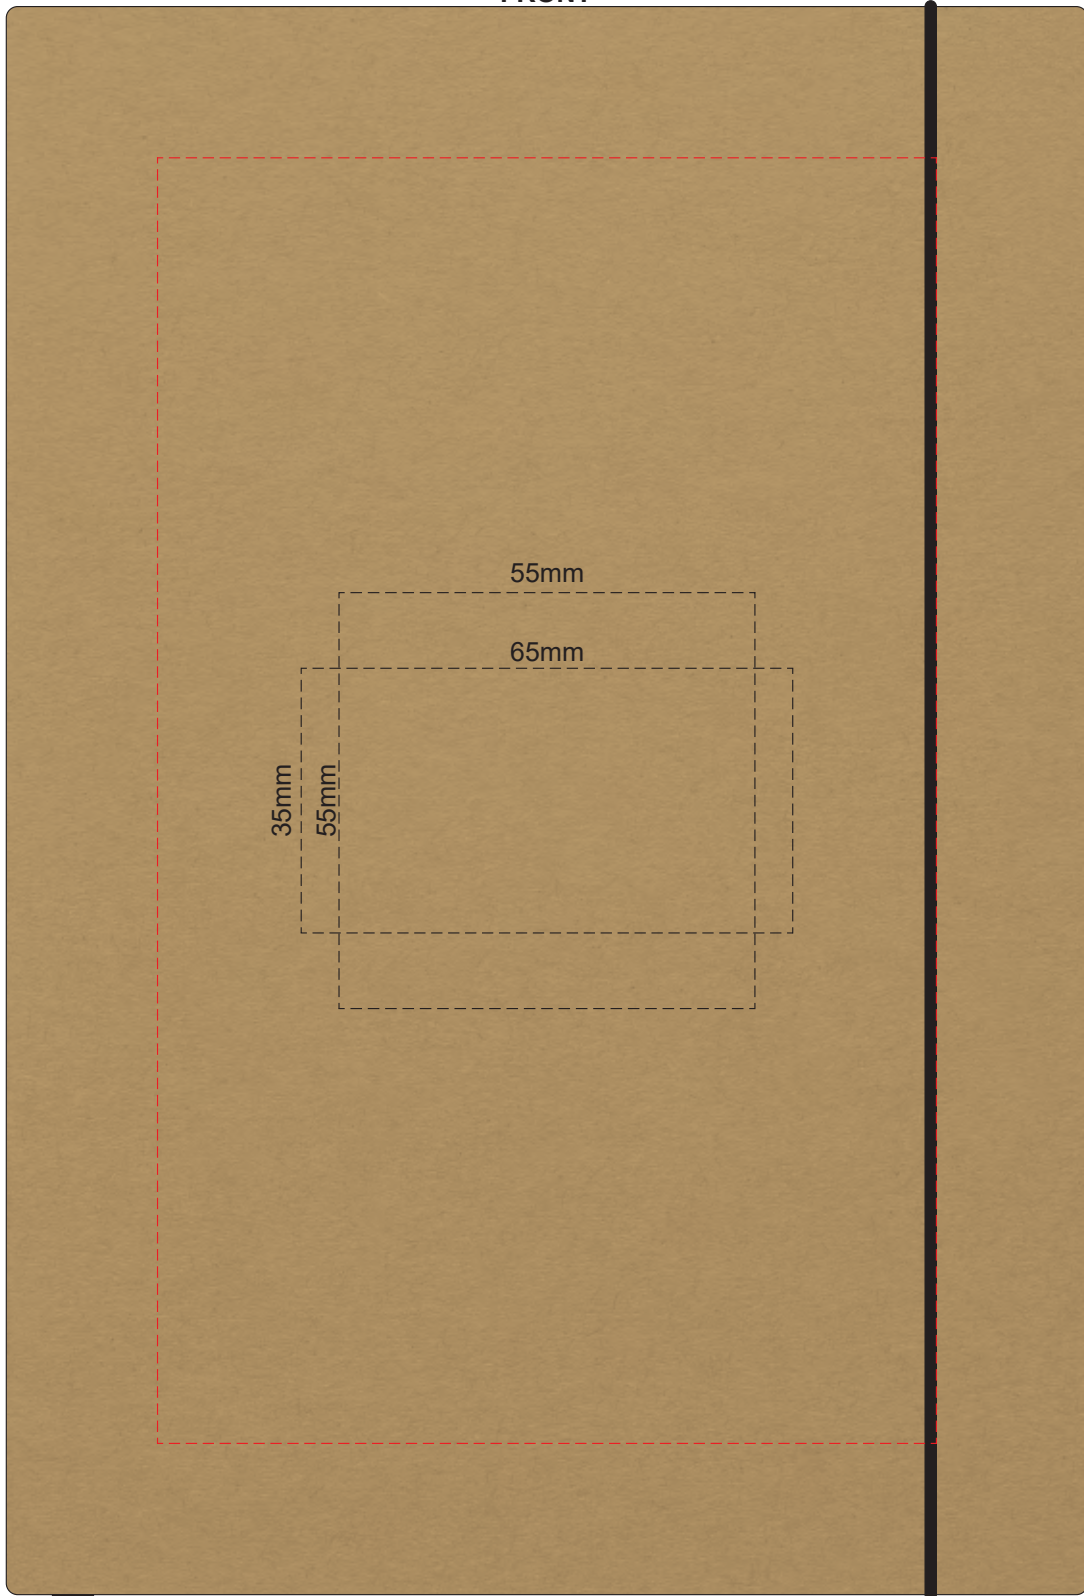

100% of Actual Size
Screen Print (One Colour Only)

Please be aware the artwork will be affected by the seams of the pen.

100% of Actual Size
Pad Print

Please be aware the artwork will be affected by the seams of the pen.

100% of Actual Size
Direct Digital

Please be aware the artwork will be affected by the seams of the pen.

100% of Actual Size
Pad Print
FRONT

Branding area can be moved anywhere within the red line.

100% of Actual Size
Pad Print
BACK

Branding area can be moved anywhere within the red line.

100% of Actual Size
Screen Print
(One Colour Only)
FRONT

100% of Actual Size
Screen Print
(One Colour Only)
BACK

100% of Actual Size
Digital Packaging Print