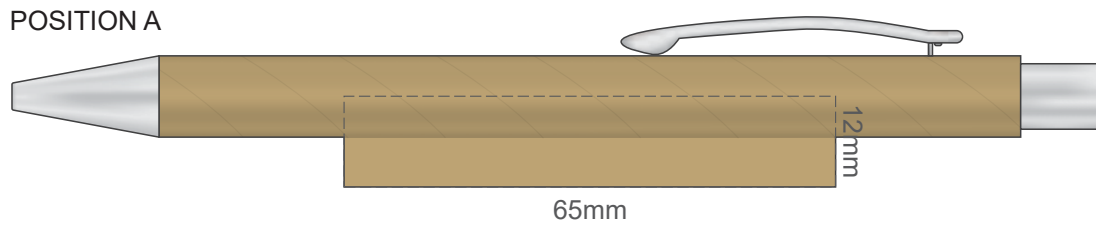

100% of Actual Size
Screen Print (One Colour Only)

Please be aware the artwork will be affected by the seams of the pen.

100% of Actual Size
Pad Print

Please be aware the artwork will be affected by the seams of the pen.

100% of Actual Size
Direct Digital

Please be aware the artwork will be affected by the seams of the pen.

100% of Actual Size
Pad Print
FRONT

Branding area can be moved anywhere within the red line.

100% of Actual Size
Pad Print
BACK

Branding area can be moved anywhere within the red line.

100% of Actual Size
Screen Print
(One Colour Only)
FRONT

100% of Actual Size
Screen Print
(One Colour Only)
BACK

100% of Actual Size
Digital Packaging Print