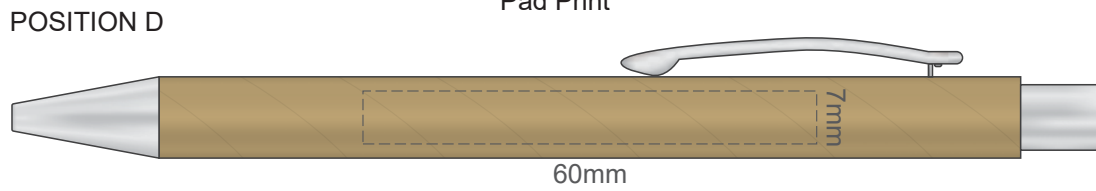

100% of Actual Size
Screen Print (One Colour Only)

Please be aware the artwork will be affected by the seams of the pen.

100% of Actual Size
Pad Print

Please be aware the artwork will be affected by the seams of the pen.

100% of Actual Size
Direct Digital

Please be aware the artwork will be affected by the seams of the pen.

100% of Actual Size
Pad Print
FRONT

Branding area can be moved anywhere within the red line.

100% of Actual Size
Pad Print
BACK

Branding area can be moved anywhere within the red line.

100% of Actual Size
Screen Print
(One Colour Only)
FRONT

100% of Actual Size
Screen Print
(One Colour Only)
BACK

100% of Actual Size
Digital Packaging Print