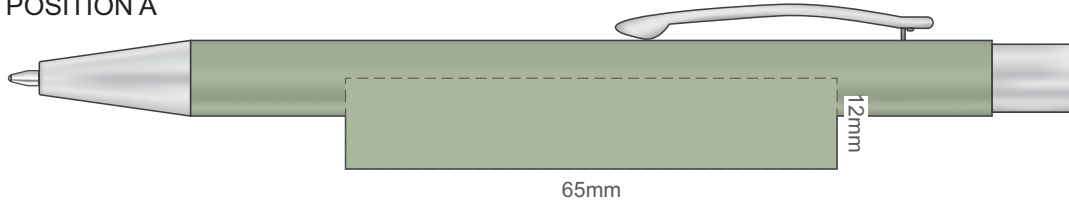

Ecu
Graphite
Pale Yellow
Mustard
Rust
Peach
Pink
Burgundy
Sage
Olive
Forest Green
Pale Blue
Slate Blue
Petrol Blue
Navy
Mauve
Black

100% of Actual Size  
Screen Print

POSITION A

100% of Actual Size  
Pad Print

POSITION D

POSITION E

100% of Actual Size  
Laser Engraving

POSITION D

POSITION E

 Engraves to an Oxidised White Finish

100% of Actual Size  
Pad Print

Branding area can be moved **anywhere within the red line.**

Ecu
Pale Yellow
Yellow
Orange
Peach
Pink
Red
Burgandy
Sage
Olive
Bright Green
Dark Green
Teal
Light Blue
Slate Blue
Dark Blue
Mauve
Purple
Grey
Black

100% of Actual Size  
Pad Print BACK

Branding area can be moved **anywhere within the red line.**