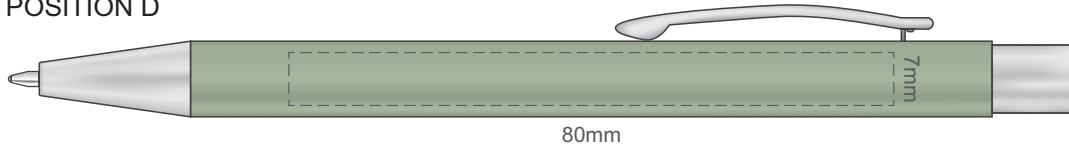

POSITION D

POSITION E

100% of Actual Size  
Laser Engraving

POSITION D

POSITION E

 Engraves to an Oxidised White Finish

100% of Actual Size  
Pad Print

Branding area can be moved **anywhere within the red line.**

Ecu
Pale Yellow
Yellow
Orange
Peach
Pink
Red
Burgandy
Sage
Olive
Bright Green
Dark Green
Teal
Light Blue
Slate Blue
Dark Blue
Mauve
Purple
Grey
Black

100% of Actual Size  
Pad Print BACK

Branding area can be moved **anywhere within the red line.**