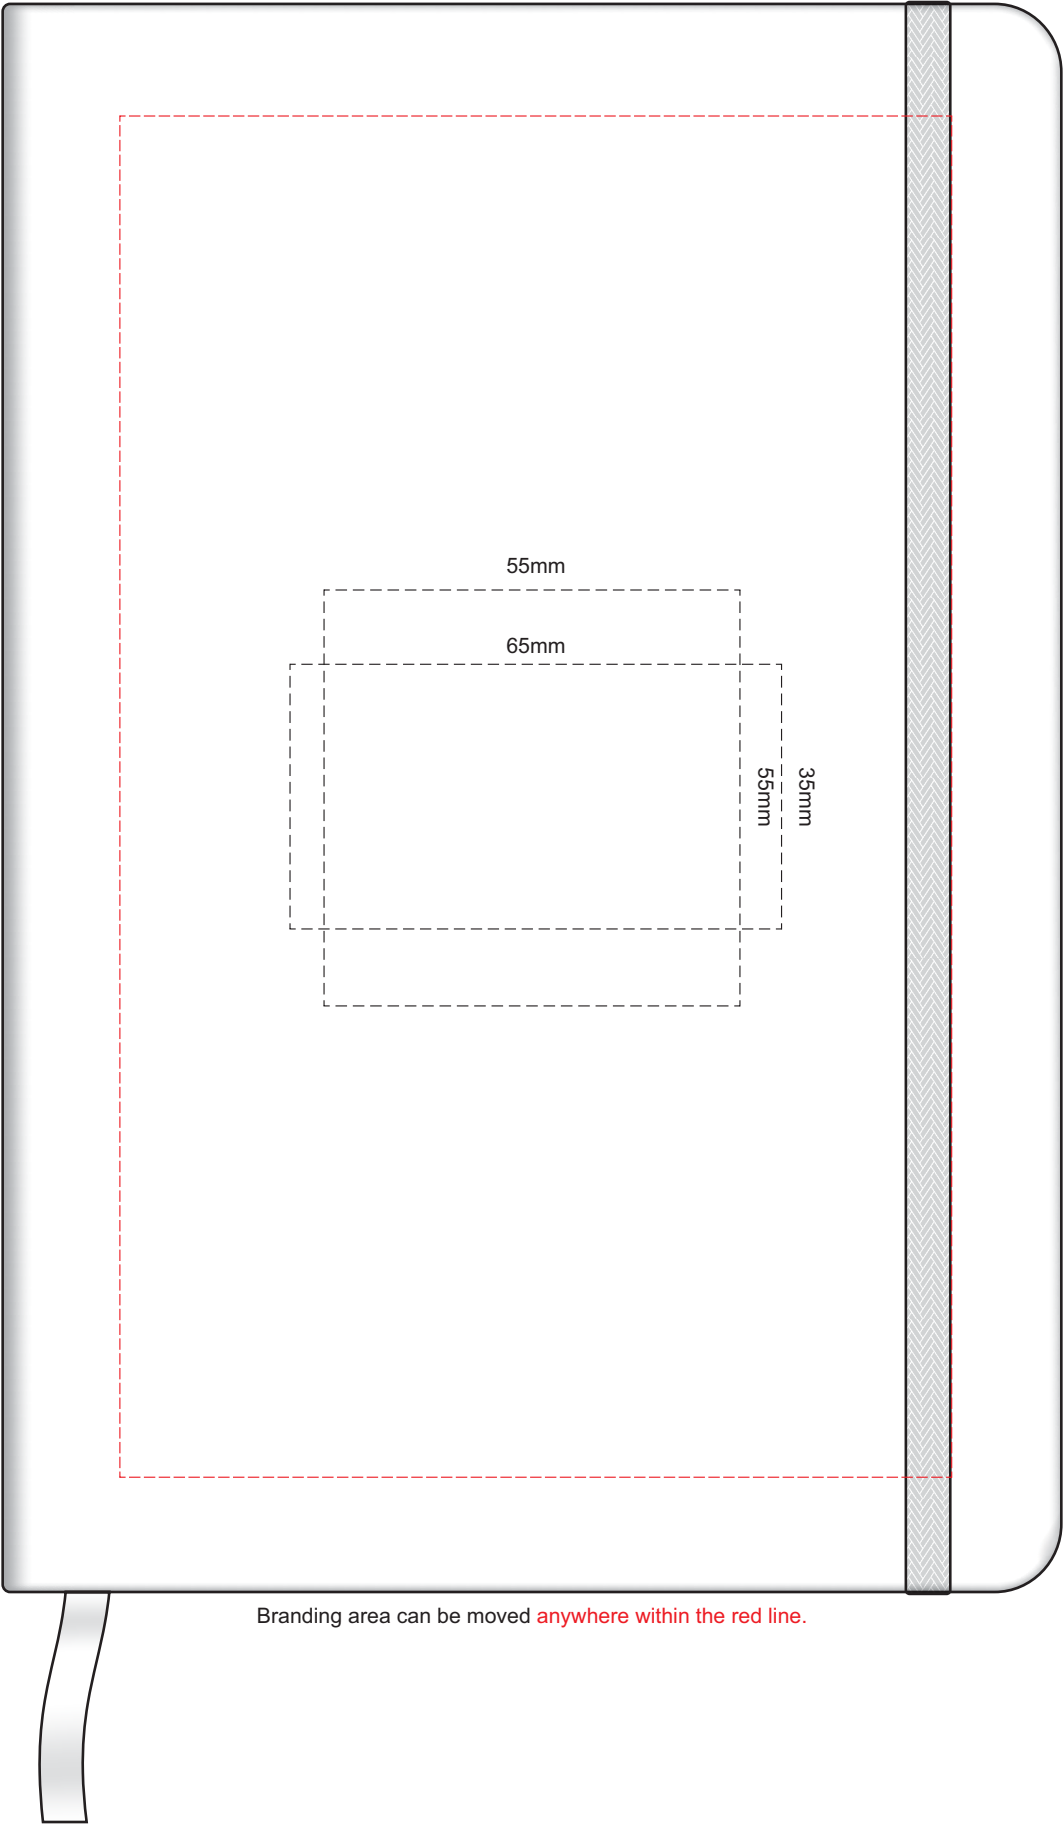

Ecu
Graphite
Pale Yellow
Mustard
Rust
Peach
Pink
Burgundy
Sage
Olive
Forest Green
Pale Blue
Slate Blue
Petrol Blue
Navy
Mauve
Black

100% of Actual Size  
Screen Print

POSITION A

100% of Actual Size  
Pad Print

POSITION D

POSITION E

100% of Actual Size  
Laser Engraving

POSITION D

POSITION E

 Engraves to an Oxidised White Finish

100% of Actual Size  
Pad Print

Branding area can be moved **anywhere within the red line.**

Ecu
Pale Yellow
Yellow
Orange
Peach
Pink
Red
Burgandy
Sage
Olive
Bright Green
Dark Green
Teal
Light Blue
Slate Blue
Dark Blue
Mauve
Purple
Grey
Black

100% of Actual Size  
Pad Print BACK

Branding area can be moved **anywhere within the red line.**

Ecu
Pale Yellow
Yellow
Orange
Peach
Pink
Red
Burgandy
Sage
Olive
Bright Green
Dark Green
Teal
Light Blue
Slate Blue
Dark Blue
Mauve
Purple
Grey
Black

Please note: Print area 70mm x 55mm is **moveable within the red dotted area**, the print area cannot be rotated.