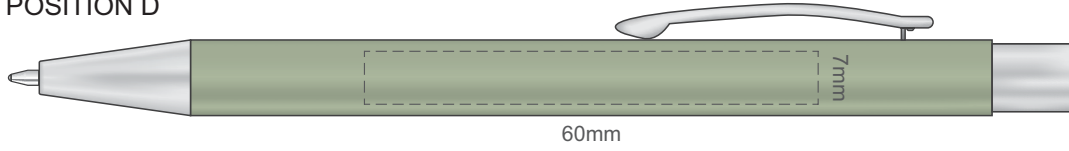

Ecu
Graphite
Pale Yellow
Mustard
Rust
Peach
Pink
Burgundy
Sage
Olive
Forest Green
Pale Blue
Slate Blue
Petrol Blue
Navy
Mauve
Black

100% of Actual Size  
Screen Print

POSITION A

100% of Actual Size  
Pad Print

POSITION D

POSITION E

100% of Actual Size  
Laser Engraving

POSITION D

POSITION E

 Engraves to an Oxidised White Finish

100% of Actual Size  
Pad Print

Branding area can be moved **anywhere within the red line.**

Ecu
Pale Yellow
Yellow
Orange
Peach
Pink
Red
Burgandy
Sage
Olive
Bright Green
Dark Green
Teal
Light Blue
Slate Blue
Dark Blue
Mauve
Purple
Grey
Black

100% of Actual Size  
Pad Print BACK

Branding area can be moved **anywhere within the red line.**