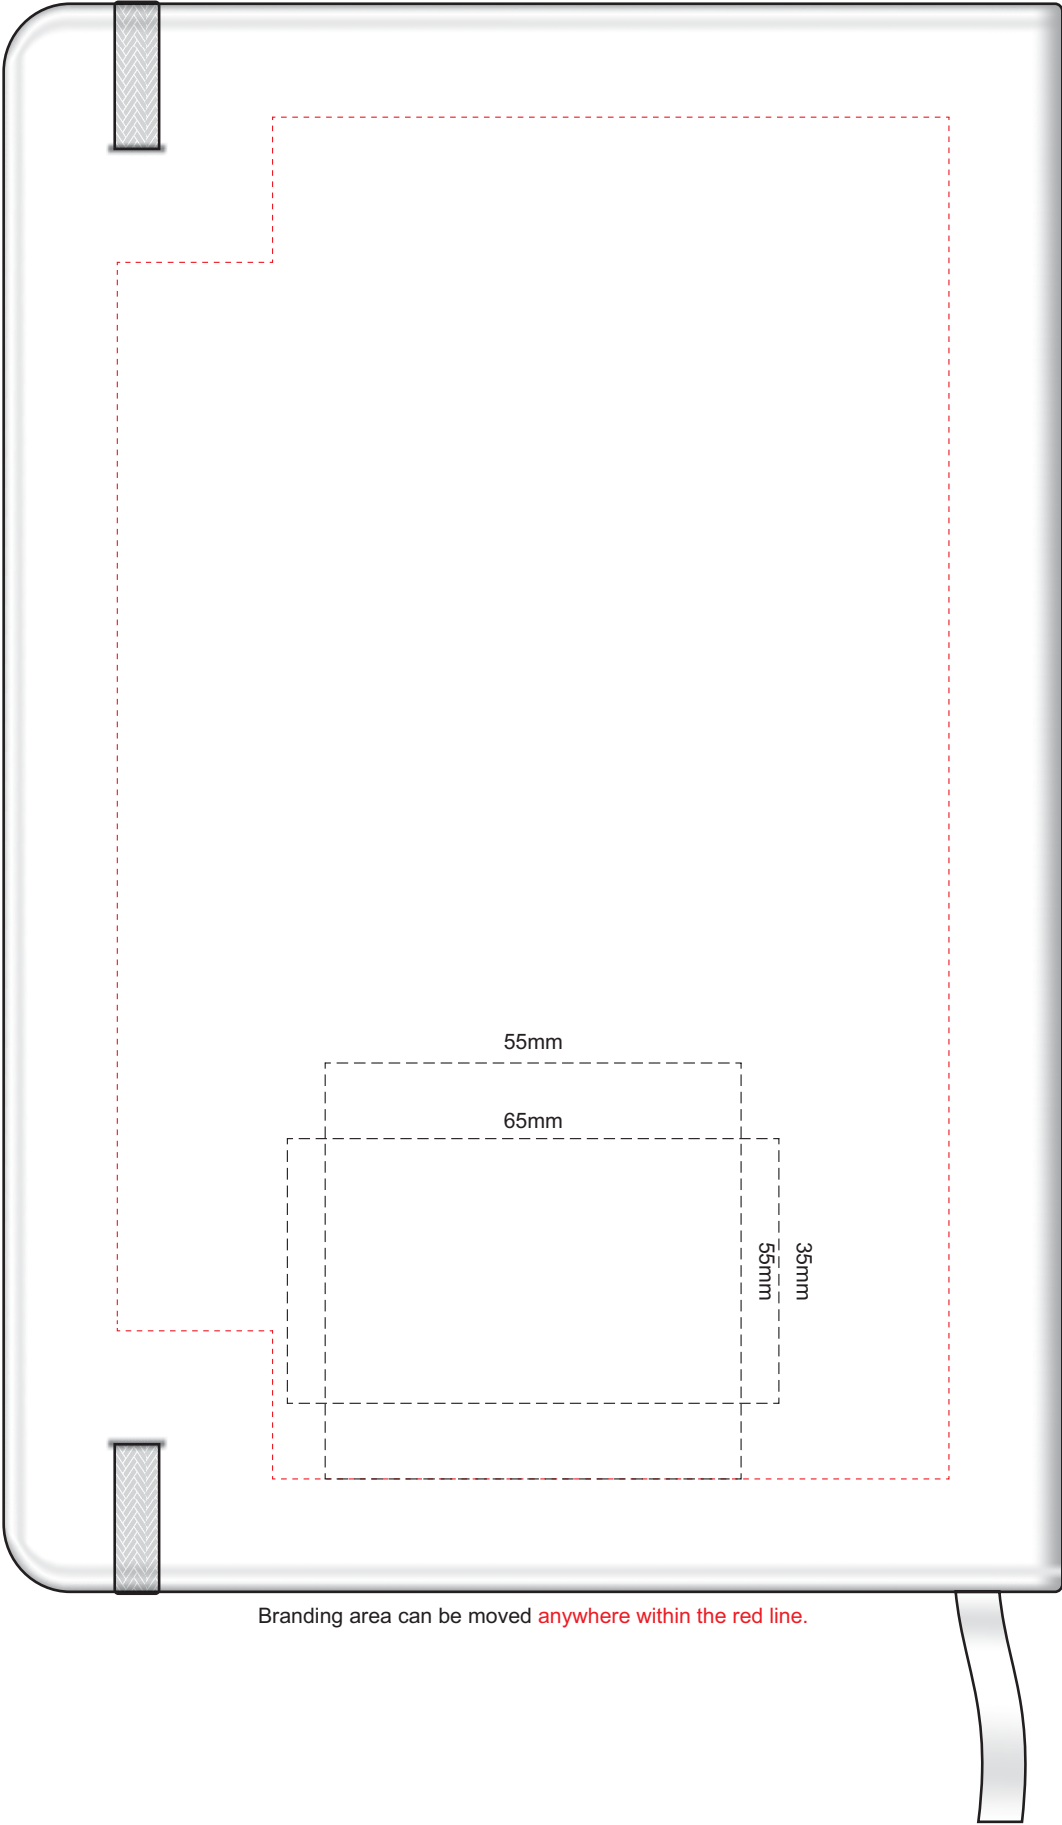

Ecu
Graphite
Pale Yellow
Mustard
Rust
Peach
Pink
Burgundy
Sage
Olive
Forest Green
Pale Blue
Slate Blue
Petrol Blue
Navy
Mauve
Black

100% of Actual Size  
Screen Print

POSITION A

100% of Actual Size  
Pad Print

POSITION D

POSITION E

100% of Actual Size  
Laser Engraving

POSITION D

POSITION E

 Engraves to an Oxidised White Finish

100% of Actual Size  
Pad Print

Branding area can be moved **anywhere within the red line.**

Ecu
Pale Yellow
Yellow
Orange
Peach
Pink
Red
Burgandy
Sage
Olive
Bright Green
Dark Green
Teal
Light Blue
Slate Blue
Dark Blue
Mauve
Purple
Grey
Black

100% of Actual Size  
Pad Print BACK

Branding area can be moved **anywhere within the red line.**

Ecu
Pale Yellow
Yellow
Orange
Peach
Pink
Red
Burgandy
Sage
Olive
Bright Green
Dark Green
Teal
Light Blue
Slate Blue
Dark Blue
Mauve
Purple
Grey
Black

Please note: Print area 70mm x 55mm is **moveable within the red dotted area**, the print area cannot be rotated.