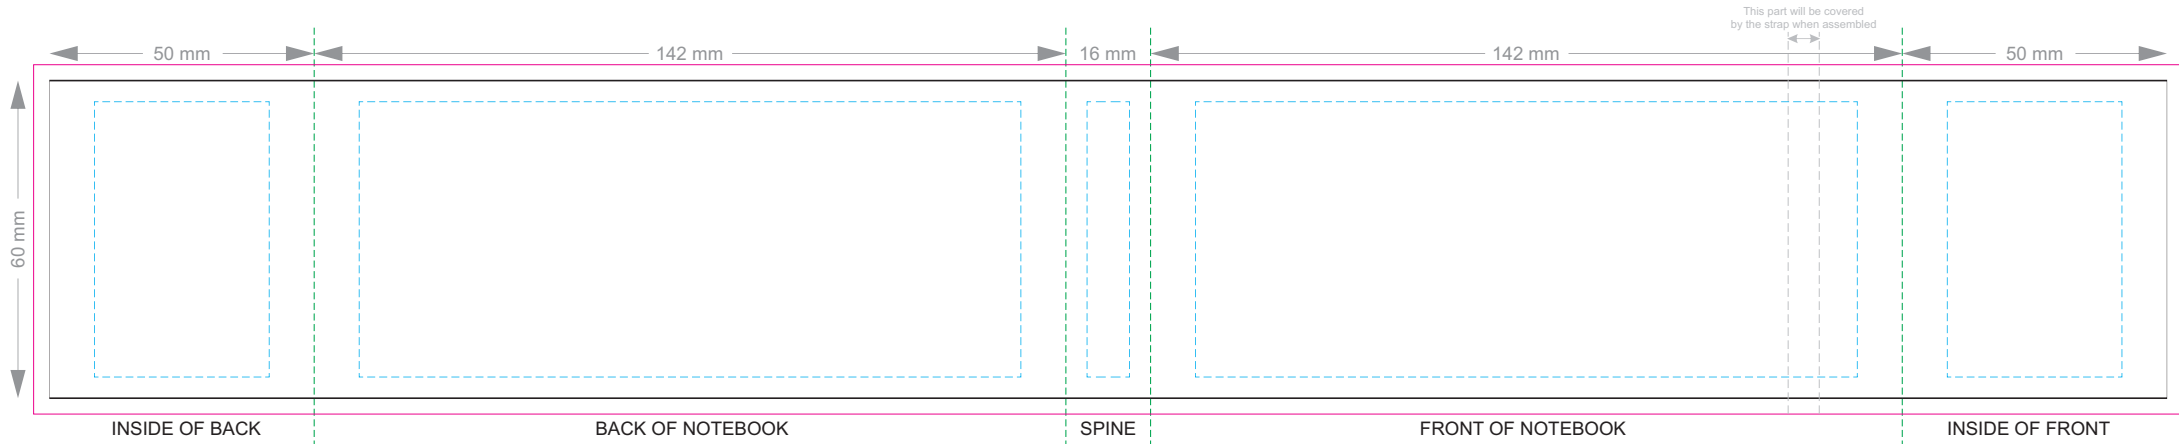

70% of Actual Size Digital Print - Belly Band Template

Artwork will be printed directly onto the product via CMYK printing (no white), colours will not be vibrant due to white ink not being available for this process

Green Line = Fold Lines when assembled on notebook

Blue Line = The SIGNIFICANT PRINT AREA

(Keep all critical images & text within this box)

Black Line = Maximum print area

Pink Line = Bleed off to here