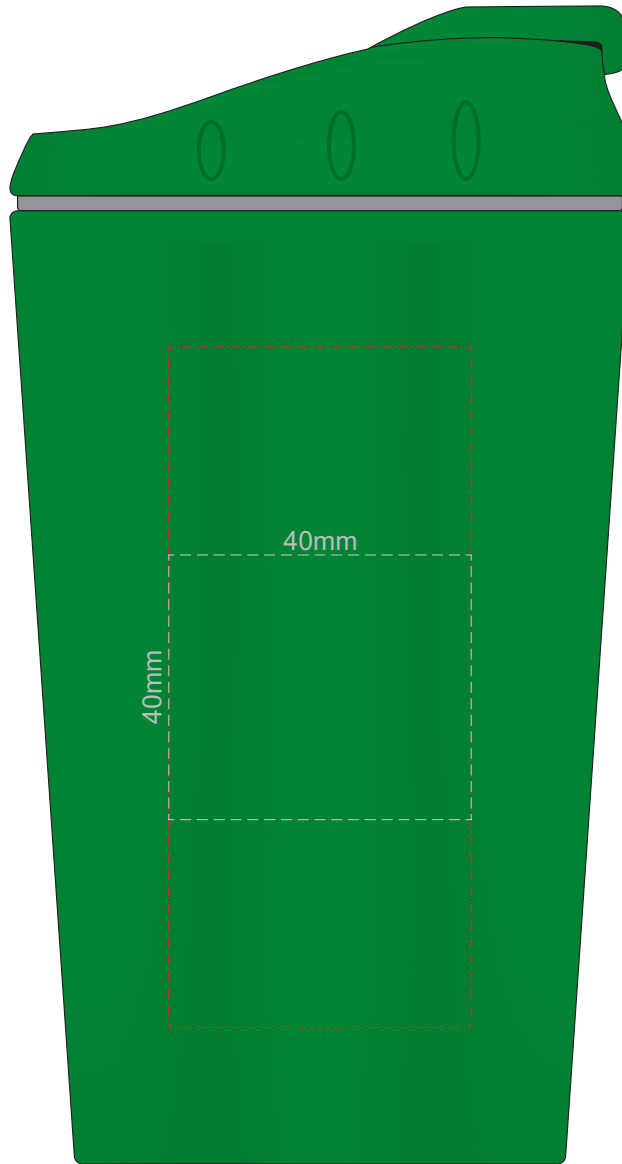

100% of Actual Size
Pad Print

Branding area can be moved anywhere within the red line.

100% of Actual Size
Laser Engraving

Branding area can be moved **anywhere within the red line.**

Shiny Stainless Steel Finish

100% of Actual Size
Screen Print
(One Colour Only)

227mm

Approximately 15mm unprintable area

105mm

Approximately 15mm unprintable area

Red Line = Exact opposites of the product
(centre artwork to the red line)

100% of Actual Size
Digital Rotary
(Gloss Finish)

252mm

105mm
Approximately 2.5mm unprintable area

Approximately 2.5mm unprintable area

Red Line = Exact opposites of the product
(centre artwork to the red line)