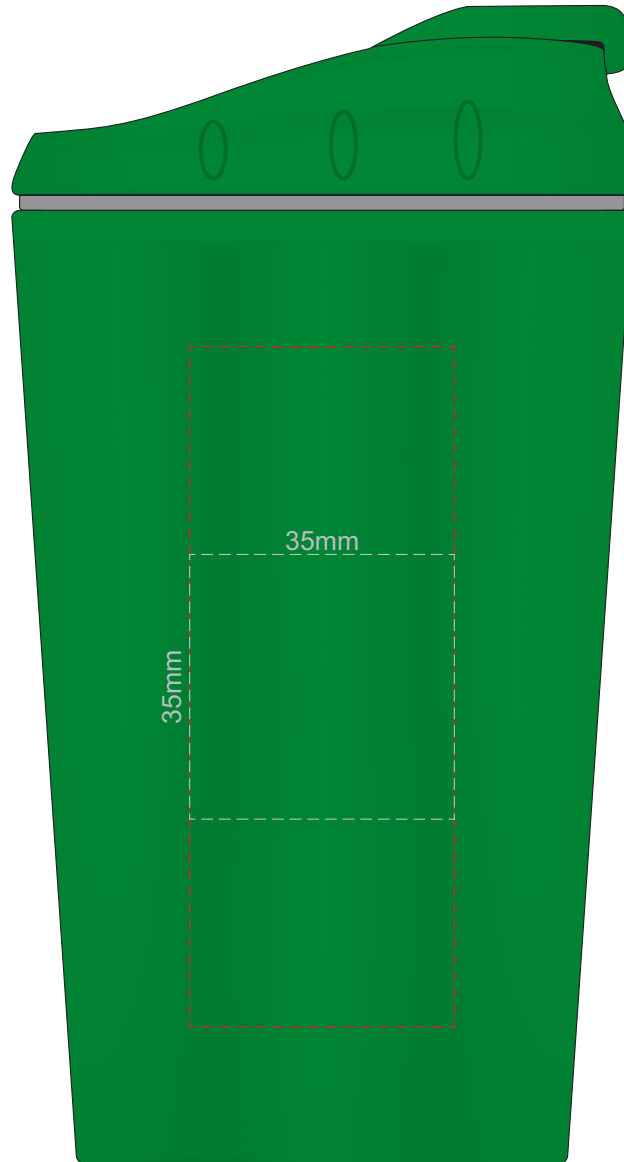

100% of Actual Size
Pad Print

Branding area can be moved anywhere within the red line.

100% of Actual Size
Laser Engraving

Branding area can be moved **anywhere within the red line.**

Shiny Stainless Steel Finish

100% of Actual Size
Screen Print
(One Colour Only)

227mm

Approximately 15mm unprintable area

105mm

Approximately 15mm unprintable area

Red Line = Exact opposites of the product
(centre artwork to the red line)

100% of Actual Size
Digital Rotary
(Gloss Finish)

252mm

105mm
Approximately 2.5mm unprintable area

Approximately 2.5mm unprintable area

Red Line = Exact opposites of the product
(centre artwork to the red line)