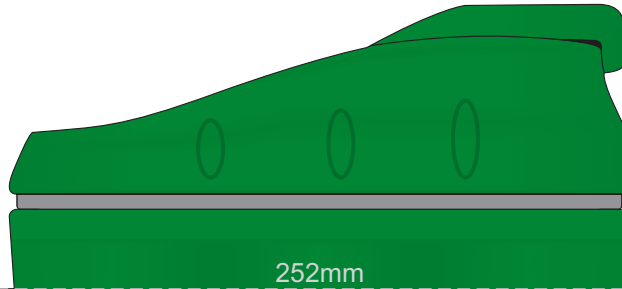

100% of Actual Size
Pad Print

Branding area can be moved anywhere within the red line.

100% of Actual Size
Laser Engraving

Branding area can be moved **anywhere within the red line.**

Shiny Stainless Steel Finish

100% of Actual Size
Screen Print
(One Colour Only)

227mm

Approximately 15mm unprintable area

105mm

Approximately 15mm unprintable area

Red Line = Exact opposites of the product
(centre artwork to the red line)

100% of Actual Size
Digital Rotary
(Gloss Finish)

252mm

105mm
Approximately 2.5mm unprintable area

Approximately 2.5mm unprintable area

Red Line = Exact opposites of the product
(centre artwork to the red line)