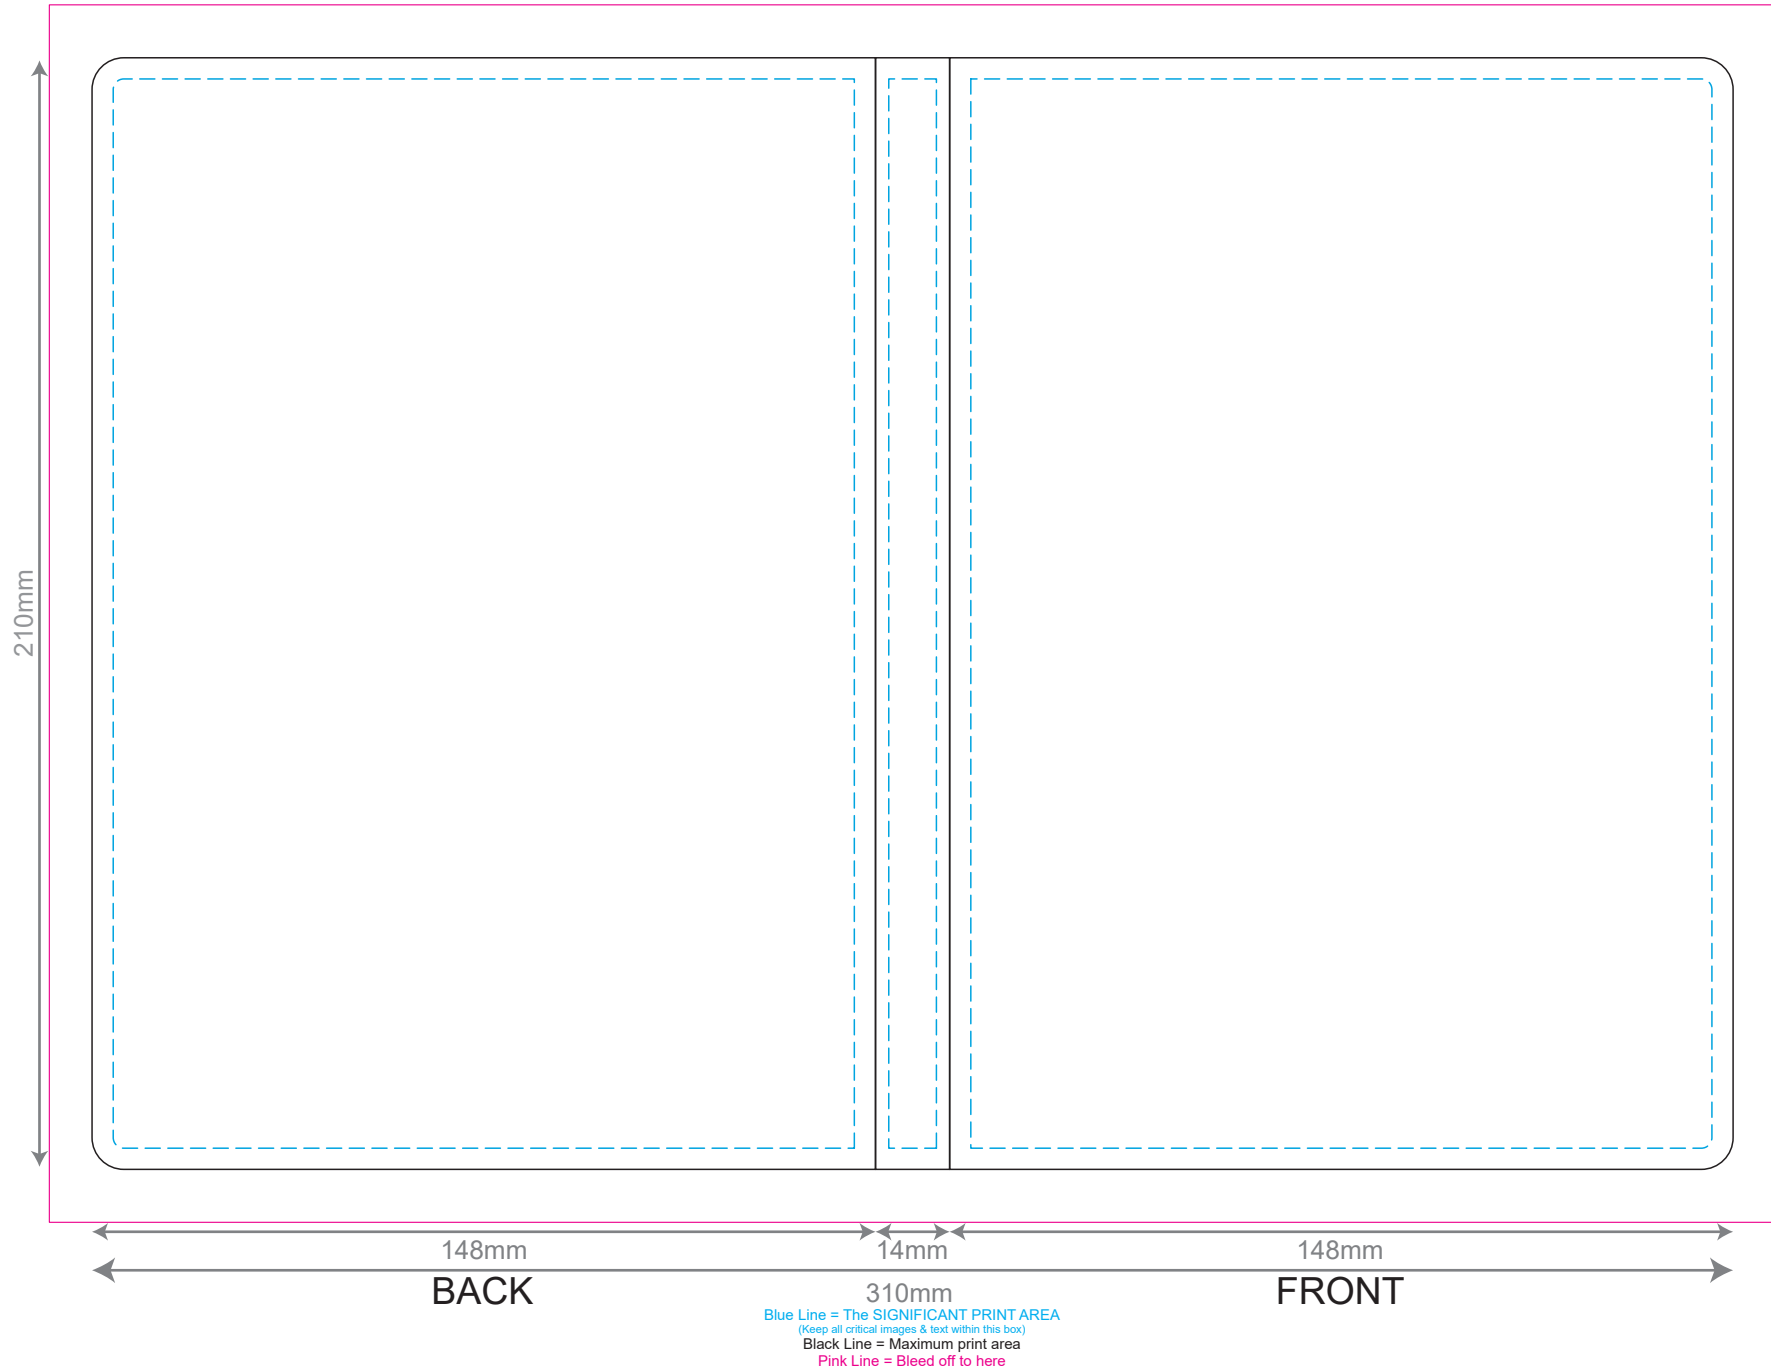

70% of Actual Size
Direct Digital Cover Template

148 mm

FRONT

70% of Actual Size
Direct Digital Cover Template

148 mm

BACK

STRAP &
ELASTIC BAND
CLOSURE

70% of Actual Size
Direct Digital Cover Template

Blue Line = The SIGNIFICANT PRINT AREA
(Keep all critical images & text within this box)
Black Line = Maximum print area

OPEN

Blue Line = The SIGNIFICANT PRINT AREA
(Keep all critical images & text within this box)
Black Line = Maximum print area