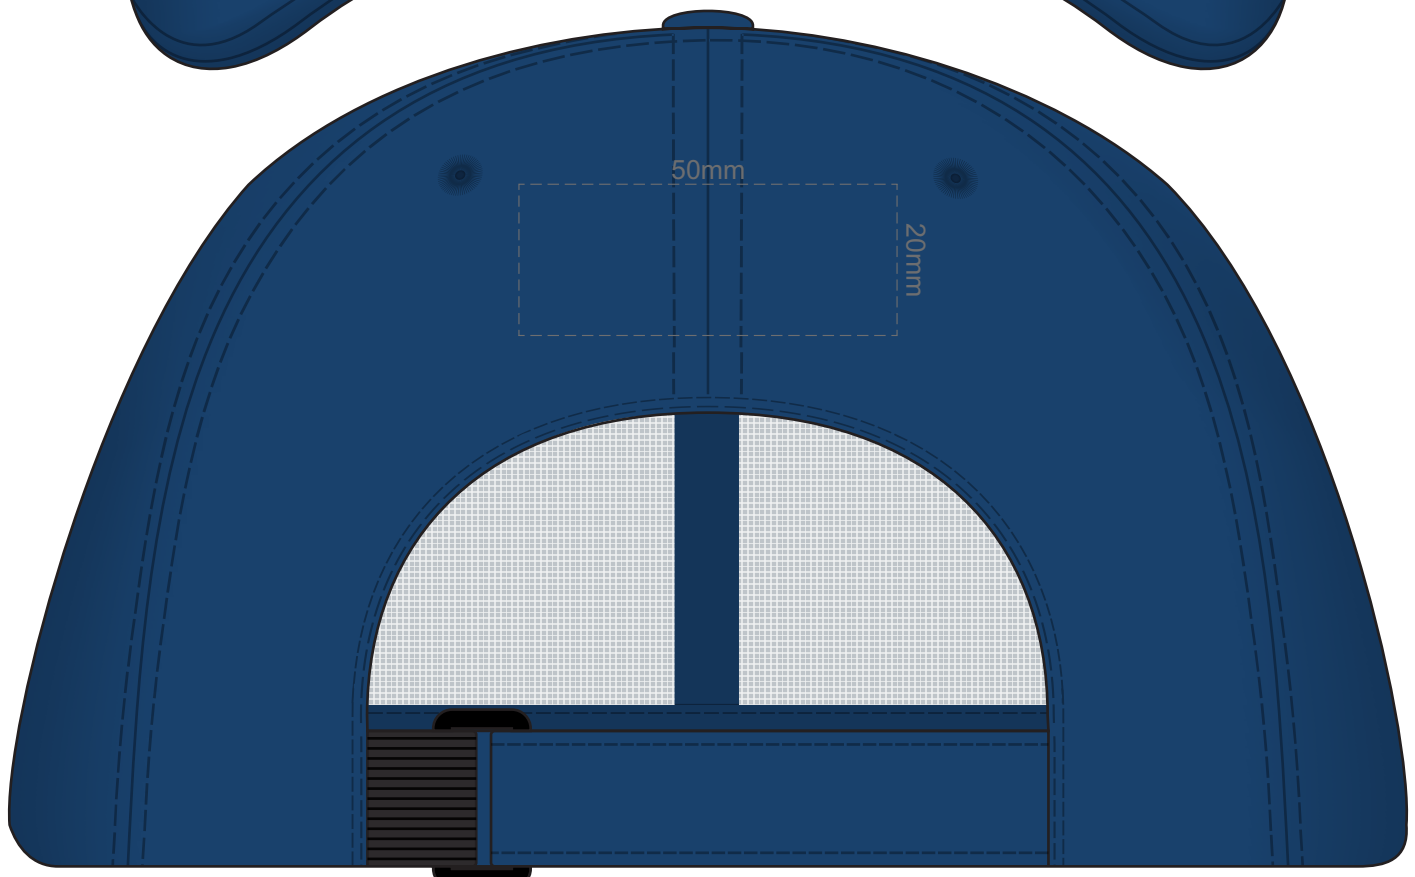

100% of Actual Size
Colourflex Transfer
Faux Embroidery
DigiFlex Transfer
FRONT

100% of Actual Size
Colourflex Transfer
Faux Embroidery
DigiFlex Transfer
FRONT

BACK