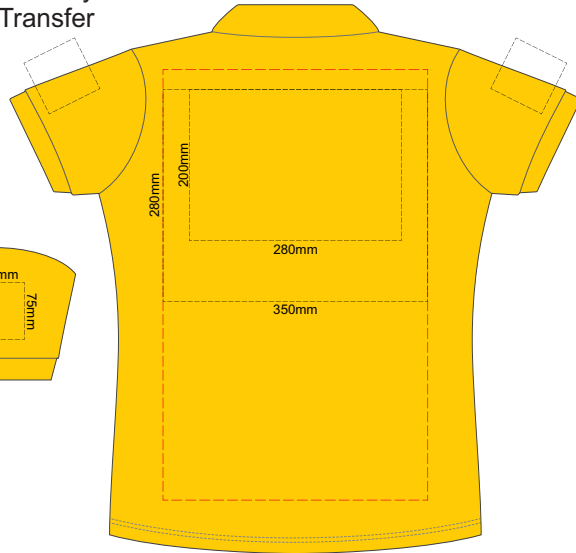

FRONT WOMEN'S 3XL

BACK WOMEN'S 3XL

10% of Actual Size  
Colourflex Transfer  
Faux Embroidery  
DigiFlex Transfer

FRONT WOMEN'S SMALL

BACK WOMEN'S SMALL  
Print area 210x260mm can be rotated to best suit.  
Branding area can be moved anywhere within the red line.

10% of Actual Size  
Colourflex Transfer  
Faux Embroidery  
DigiFlex Transfer

FRONT WOMEN'S MEDIUM

BACK WOMEN'S MEDIUM  
Print area 210x260mm can be rotated to best suit.  
Branding area can be moved anywhere within the red line.

10% of Actual Size  
Colourflex Transfer  
Faux Embroidery  
DigiFlex Transfer

FRONT WOMEN'S LARGE

BACK WOMEN'S LARGE  
Print area can be rotated to best suit.  
Branding area can be moved anywhere within the red line.

10% of Actual Size  
Colourflex Transfer  
Faux Embroidery  
DigiFlex Transfer

FRONT WOMEN'S XL

BACK WOMEN'S XL

Print area can be rotated to best suit.  
Branding area can be moved **anywhere within the red line.**