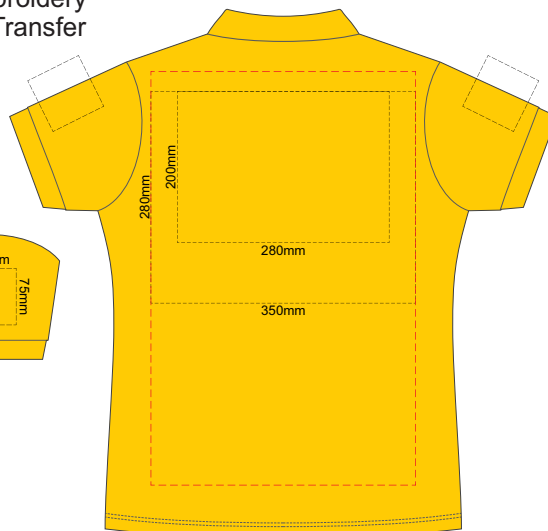

FRONT WOMEN'S 3XL

BACK WOMEN'S 3XL

10% of Actual Size  
Colourflex Transfer  
Faux Embroidery  
DigiFlex Transfer

FRONT WOMEN'S SMALL

BACK WOMEN'S SMALL  
Print area 210x260mm can be rotated to best suit.  
Branding area can be moved anywhere within the red line.

10% of Actual Size  
Colourflex Transfer  
Faux Embroidery  
DigiFlex Transfer

FRONT WOMEN'S MEDIUM

BACK WOMEN'S MEDIUM  
Print area 210x260mm can be rotated to best suit.  
Branding area can be moved anywhere within the red line.

10% of Actual Size  
Colourflex Transfer  
Faux Embroidery  
DigiFlex Transfer

FRONT WOMEN'S LARGE

BACK WOMEN'S LARGE  
Print area can be rotated to best suit.  
Branding area can be moved anywhere within the red line.

10% of Actual Size  
Colourflex Transfer  
Faux Embroidery  
DigiFlex Transfer

FRONT WOMEN'S XL

BACK WOMEN'S XL

Print area can be rotated to best suit.  
Branding area can be moved **anywhere within the red line.**