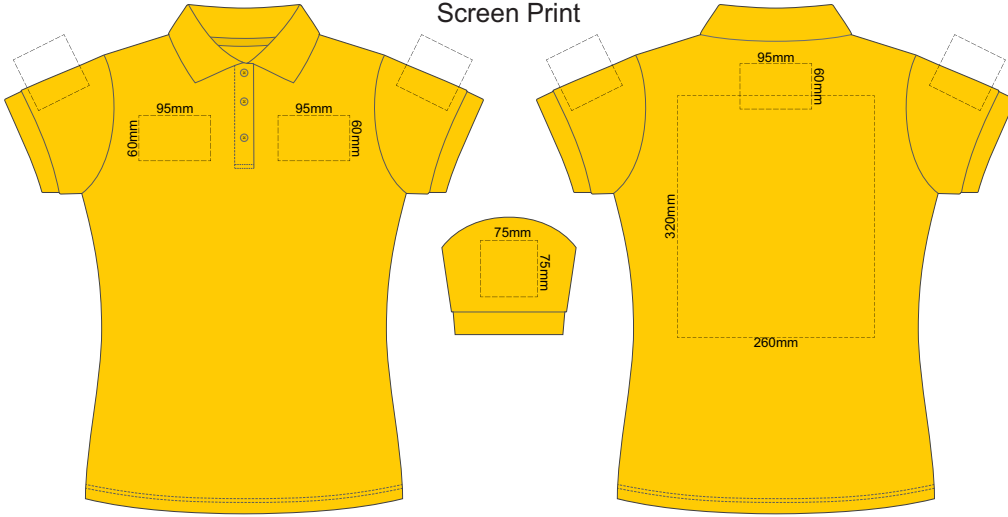

10% of Actual Size  
Screen Print

FRONT WOMEN'S SMALL

BACK WOMEN'S SMALL

10% of Actual Size  
Screen Print

FRONT WOMEN'S MEDIUM

BACK WOMEN'S MEDIUM

10% of Actual Size  
Screen Print

FRONT WOMEN'S LARGE

BACK WOMEN'S LARGE

10% of Actual Size  
Screen Print

FRONT WOMEN'S XL

BACK WOMEN'S XL

10% of Actual Size  
Screen Print

FRONT WOMEN'S XXL

BACK WOMEN'S XXL

10% of Actual Size  
Screen Print

FRONT WOMEN'S 3XL

BACK WOMEN'S 3XL

10% of Actual Size  
Colourflex Transfer  
Faux Embroidery  
DigiFlex Transfer

FRONT WOMEN'S SMALL

BACK WOMEN'S SMALL  
Print area 210x260mm can be rotated to best suit.  
Branding area can be moved anywhere within the red line.

10% of Actual Size  
Colourflex Transfer  
Faux Embroidery  
DigiFlex Transfer

FRONT WOMEN'S MEDIUM

BACK WOMEN'S MEDIUM  
Print area 210x260mm can be rotated to best suit.  
Branding area can be moved anywhere within the red line.