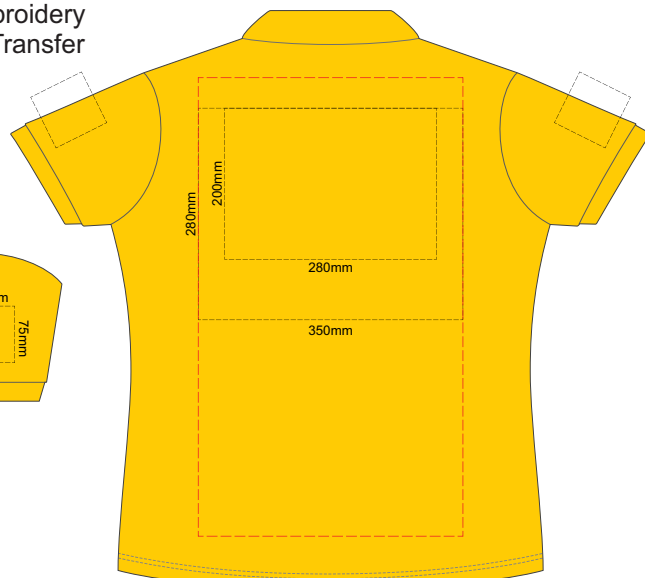

10% of Actual Size  
Colourflex Transfer  
Faux Embroidery  
DigiFlex Transfer

FRONT WOMEN'S LARGE

BACK WOMEN'S LARGE  
Print area can be rotated to best suit.  
Branding area can be moved anywhere within the red line.

10% of Actual Size  
Colourflex Transfer  
Faux Embroidery  
DigiFlex Transfer

FRONT WOMEN'S XL

BACK WOMEN'S XL

Print area can be rotated to best suit.  
Branding area can be moved **anywhere within the red line.**

10% of Actual Size  
Colourflex Transfer  
Faux Embroidery  
DigiFlex Transfer

FRONT WOMEN'S XXL

BACK WOMEN'S XXL

Print area can be rotated to best suit.  
Branding area can be moved **anywhere within the red line.**

10% of Actual Size  
Colourflex Transfer  
Faux Embroidery  
DigiFlex Transfer

FRONT WOMEN'S 3XL

BACK WOMEN'S 3XL

Print area can be rotated to best suit.  
Branding area can be moved **anywhere within the red line.**