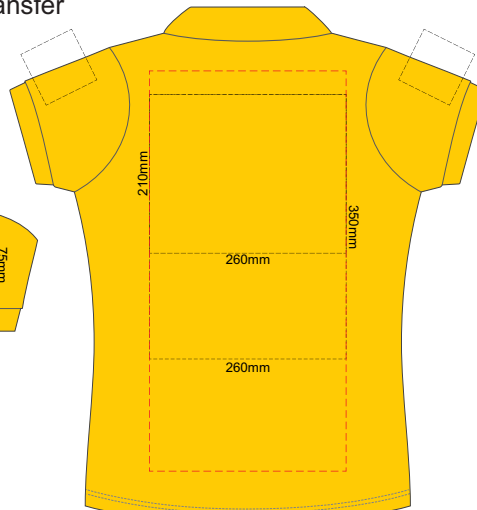

BACK WOMEN'S LARGE

10% of Actual Size  
Screen Print

FRONT WOMEN'S XL

BACK WOMEN'S XL

10% of Actual Size  
Screen Print

FRONT WOMEN'S XXL

BACK WOMEN'S XXL

10% of Actual Size  
Screen Print

FRONT WOMEN'S 3XL

BACK WOMEN'S 3XL

10% of Actual Size  
Colourflex Transfer  
Faux Embroidery  
DigiFlex Transfer

FRONT WOMEN'S SMALL

BACK WOMEN'S SMALL  
Print area 210x260mm can be rotated to best suit.  
Branding area can be moved anywhere within the red line.

10% of Actual Size  
Colourflex Transfer  
Faux Embroidery  
DigiFlex Transfer

FRONT WOMEN'S MEDIUM

BACK WOMEN'S MEDIUM  
Print area 210x260mm can be rotated to best suit.  
Branding area can be moved anywhere within the red line.

10% of Actual Size  
Colourflex Transfer  
Faux Embroidery  
DigiFlex Transfer

FRONT WOMEN'S LARGE

BACK WOMEN'S LARGE  
Print area can be rotated to best suit.  
Branding area can be moved anywhere within the red line.