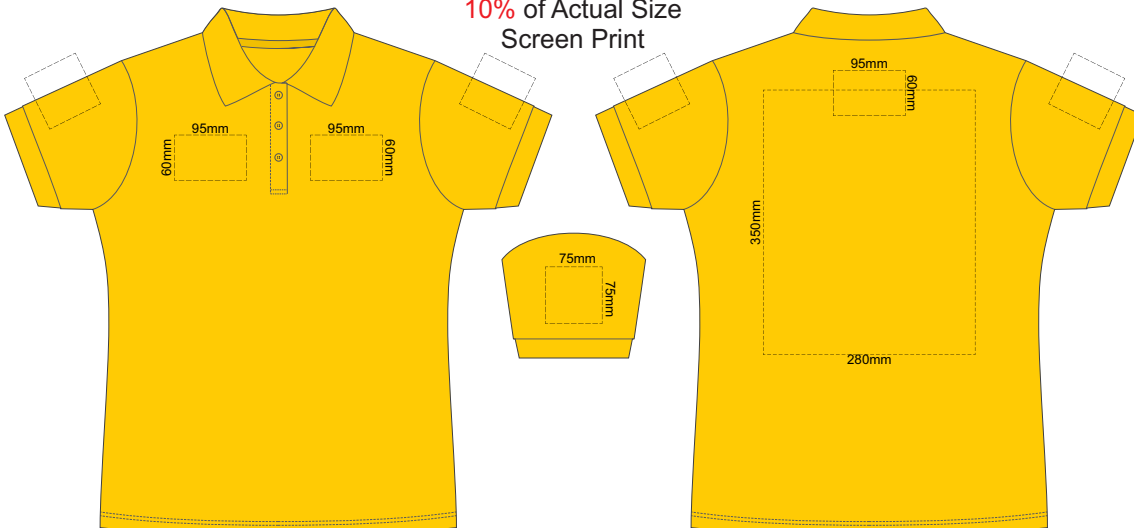

10% of Actual Size  
Screen Print

FRONT WOMEN'S SMALL

BACK WOMEN'S SMALL

10% of Actual Size  
Screen Print

FRONT WOMEN'S MEDIUM

BACK WOMEN'S MEDIUM

10% of Actual Size  
Screen Print

FRONT WOMEN'S LARGE

FRONT WOMEN'S 3XL

BACK WOMEN'S 3XL

10% of Actual Size  
Colourflex Transfer  
Faux Embroidery  
DigiFlex Transfer

FRONT WOMEN'S SMALL

BACK WOMEN'S SMALL  
Print area 210x260mm can be rotated to best suit.  
Branding area can be moved anywhere within the red line.

10% of Actual Size  
Colourflex Transfer  
Faux Embroidery  
DigiFlex Transfer

FRONT WOMEN'S MEDIUM

BACK WOMEN'S MEDIUM  
Print area 210x260mm can be rotated to best suit.  
Branding area can be moved anywhere within the red line.

10% of Actual Size  
Colourflex Transfer  
Faux Embroidery  
DigiFlex Transfer

FRONT WOMEN'S LARGE

BACK WOMEN'S LARGE  
Print area can be rotated to best suit.  
Branding area can be moved anywhere within the red line.