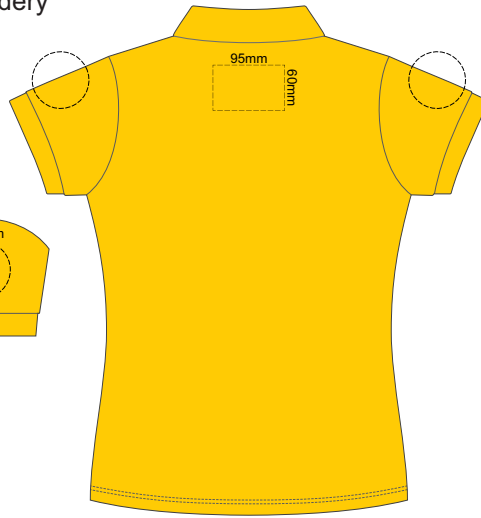

FRONT WOMEN'S 3XL

BACK WOMEN'S 3XL

10% of Actual Size  
Colourflex Transfer  
Faux Embroidery  
DigiFlex Transfer

FRONT WOMEN'S SMALL

BACK WOMEN'S SMALL  
Print area 210x260mm can be rotated to best suit.  
Branding area can be moved anywhere within the red line.

10% of Actual Size  
Colourflex Transfer  
Faux Embroidery  
DigiFlex Transfer

FRONT WOMEN'S XXL

BACK WOMEN'S XXL

Print area can be rotated to best suit.  
Branding area can be moved **anywhere within the red line.**

10% of Actual Size  
Colourflex Transfer  
Faux Embroidery  
DigiFlex Transfer

FRONT WOMEN'S 3XL

BACK WOMEN'S 3XL

Print area can be rotated to best suit.  
Branding area can be moved **anywhere within the red line.**

10% of Actual Size  
Embroidery

FRONT WOMEN'S SMALL

BACK WOMEN'S SMALL

10% of Actual Size  
Embroidery

FRONT WOMEN'S MEDIUM

BACK WOMEN'S MEDIUM

10% of Actual Size  
Embroidery

FRONT WOMEN'S LARGE