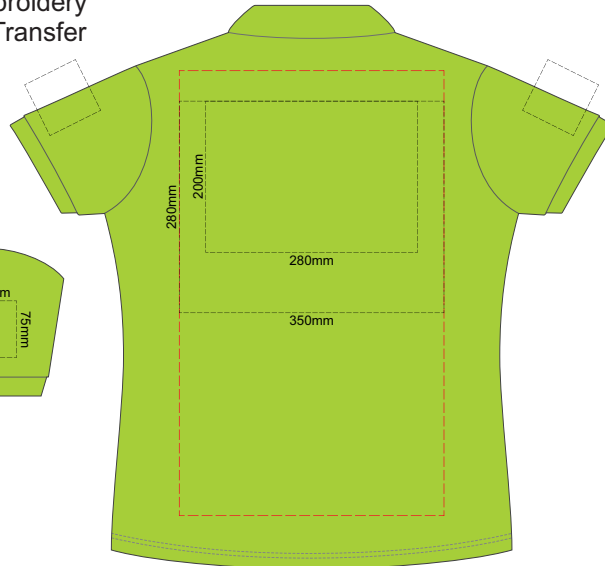

10% of Actual Size  
Colourflex Transfer  
Faux Embroidery  
DigiFlex Transfer

FRONT WOMEN'S MEDIUM

BACK WOMEN'S MEDIUM  
Print area 210x260mm can be rotated to best suit.  
Branding area can be moved anywhere within the red line.

10% of Actual Size  
Colourflex Transfer  
Faux Embroidery  
DigiFlex Transfer

FRONT WOMEN'S LARGE

BACK WOMEN'S LARGE  
Print area can be rotated to best suit.  
Branding area can be moved anywhere within the red line.

10% of Actual Size  
Colourflex Transfer  
Faux Embroidery  
DigiFlex Transfer

FRONT WOMEN'S XL

BACK WOMEN'S XL

Print area can be rotated to best suit.  
Branding area can be moved **anywhere within the red line.**

10% of Actual Size  
Colourflex Transfer  
Faux Embroidery  
DigiFlex Transfer

FRONT WOMEN'S XXL

BACK WOMEN'S XXL

Print area can be rotated to best suit.  
Branding area can be moved **anywhere within the red line.**