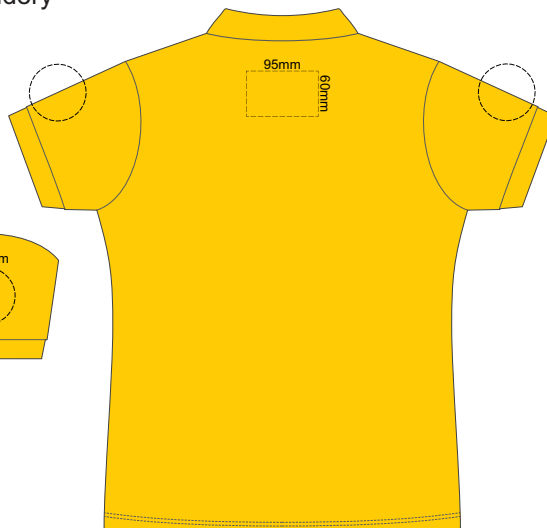

FRONT WOMEN'S 3XL

BACK WOMEN'S 3XL

10% of Actual Size  
Colourflex Transfer  
Faux Embroidery  
DigiFlex Transfer

FRONT WOMEN'S SMALL

BACK WOMEN'S SMALL  
Print area 210x260mm can be rotated to best suit.  
Branding area can be moved anywhere within the red line.

10% of Actual Size  
Colourflex Transfer  
Faux Embroidery  
DigiFlex Transfer

FRONT WOMEN'S 3XL

BACK WOMEN'S 3XL

Print area can be rotated to best suit.  
Branding area can be moved **anywhere within the red line.**

10% of Actual Size  
Embroidery

FRONT WOMEN'S SMALL

BACK WOMEN'S SMALL

10% of Actual Size  
Embroidery

FRONT WOMEN'S MEDIUM

BACK WOMEN'S MEDIUM

10% of Actual Size  
Embroidery

FRONT WOMEN'S LARGE

BACK WOMEN'S LARGE

10% of Actual Size  
Embroidery

FRONT WOMEN'S XL

BACK WOMEN'S XL

10% of Actual Size  
Embroidery

FRONT WOMEN'S XXL

BACK WOMEN'S XXL

10% of Actual Size  
Embroidery