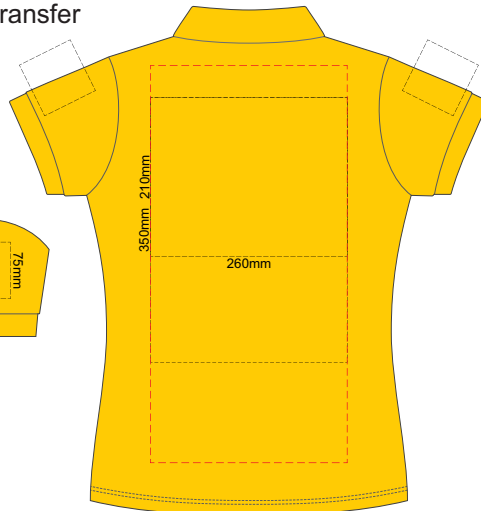

10% of Actual Size  
Screen Print

FRONT WOMEN'S SMALL

BACK WOMEN'S SMALL

10% of Actual Size  
Screen Print

FRONT WOMEN'S MEDIUM

BACK WOMEN'S MEDIUM

10% of Actual Size  
Screen Print

FRONT WOMEN'S LARGE

BACK WOMEN'S LARGE

10% of Actual Size  
Screen Print

FRONT WOMEN'S XL

BACK WOMEN'S XL

10% of Actual Size  
Screen Print

FRONT WOMEN'S XXL

BACK WOMEN'S XXL

10% of Actual Size  
Screen Print

FRONT WOMEN'S 3XL

BACK WOMEN'S 3XL

10% of Actual Size  
Colourflex Transfer  
Faux Embroidery  
DigiFlex Transfer

FRONT WOMEN'S SMALL

BACK WOMEN'S SMALL  
Print area 210x260mm can be rotated to best suit.  
Branding area can be moved anywhere within the red line.

10% of Actual Size  
Colourflex Transfer  
Faux Embroidery  
DigiFlex Transfer

FRONT WOMEN'S MEDIUM

BACK WOMEN'S MEDIUM  
Print area 210x260mm can be rotated to best suit.  
Branding area can be moved anywhere within the red line.