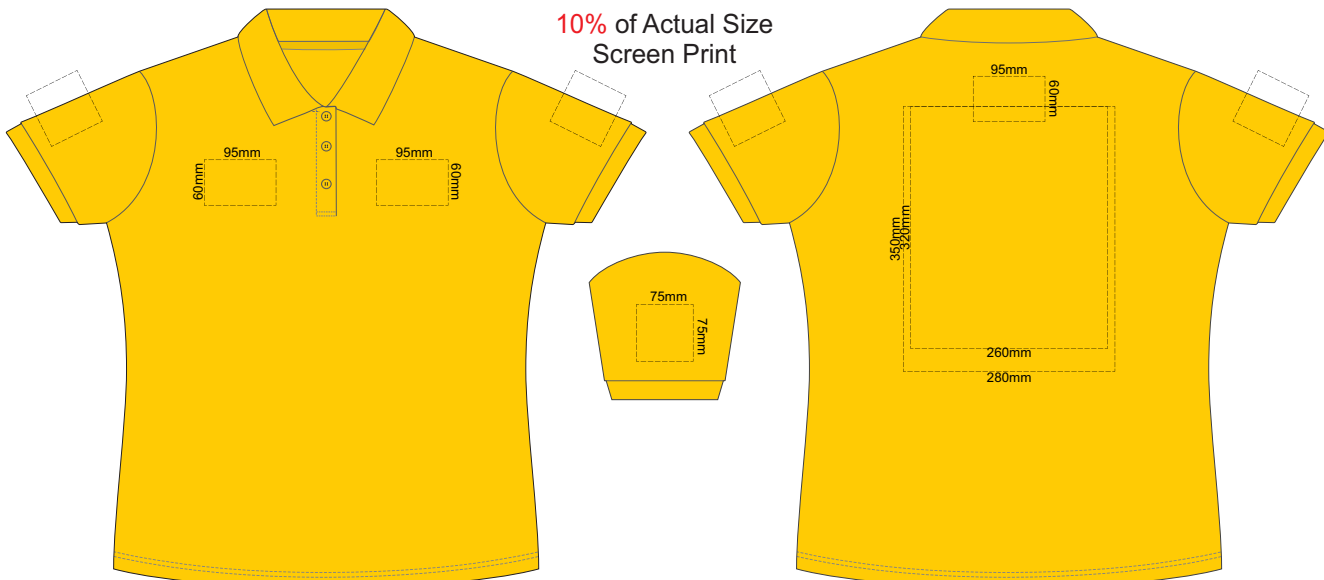

BACK WOMEN'S LARGE

10% of Actual Size  
Screen Print

FRONT WOMEN'S XL

BACK WOMEN'S XL

10% of Actual Size  
Screen Print

FRONT WOMEN'S XXL

BACK WOMEN'S XXL

10% of Actual Size  
Screen Print

FRONT WOMEN'S 3XL

BACK WOMEN'S 3XL

10% of Actual Size  
Colourflex Transfer  
Faux Embroidery  
DigiFlex Transfer

FRONT WOMEN'S SMALL

BACK WOMEN'S SMALL  
Print area 210x260mm can be rotated to best suit.  
Branding area can be moved anywhere within the red line.

10% of Actual Size  
Colourflex Transfer  
Faux Embroidery  
DigiFlex Transfer

FRONT WOMEN'S MEDIUM

BACK WOMEN'S MEDIUM  
Print area 210x260mm can be rotated to best suit.  
Branding area can be moved anywhere within the red line.

10% of Actual Size  
Colourflex Transfer  
Faux Embroidery  
DigiFlex Transfer

FRONT WOMEN'S LARGE

BACK WOMEN'S LARGE  
Print area can be rotated to best suit.  
Branding area can be moved anywhere within the red line.