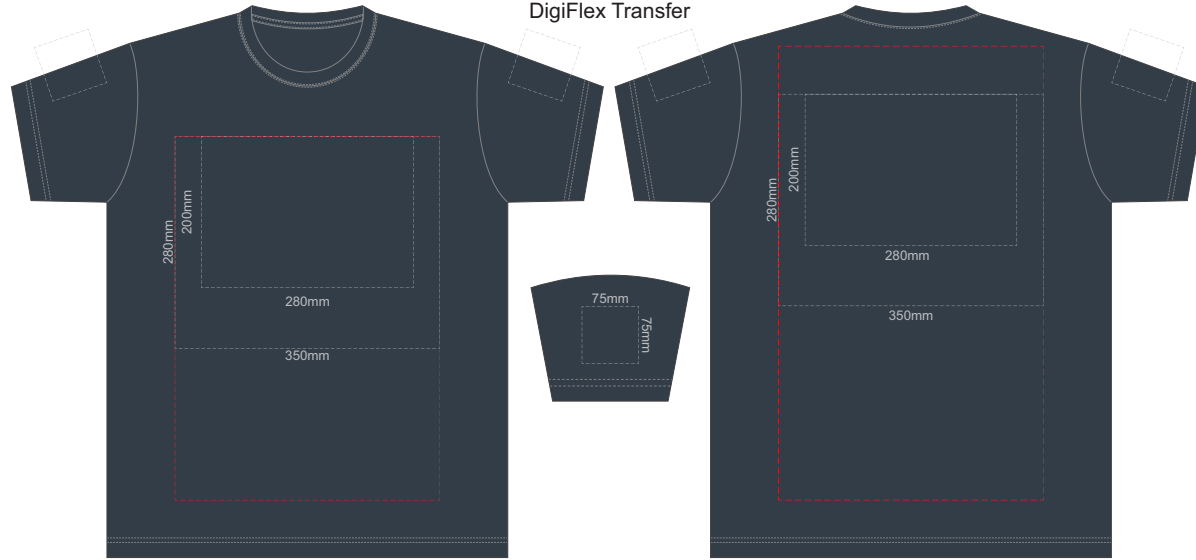

FRONT ADULT 3XL

BACK ADULT 3XL

10% of Actual Size
Colourflex Transfer
Faux Embroidery
DigiFlex Transfer

FRONT ADULT EXTRA SMALL

Print area can be rotated to best suit.
Branding area can be moved anywhere within the red line.

BACK ADULT EXTRA SMALL

Print area can be rotated to best suit.
Branding area can be moved anywhere within the red line.

10% of Actual Size
Colourflex Transfer
Faux Embroidery
DigiFlex Transfer

FRONT ADULT SMALL

Print area can be rotated to best suit.
Branding area can be moved anywhere within the red line.

BACK ADULT SMALL

Print area can be rotated to best suit.
Branding area can be moved anywhere within the red line.

10% of Actual Size
Colourflex Transfer
Faux Embroidery
DigiFlex Transfer

FRONT ADULT MEDIUM

Print area can be rotated to best suit.
Branding area can be moved **anywhere within the red line.**

BACK ADULT MEDIUM