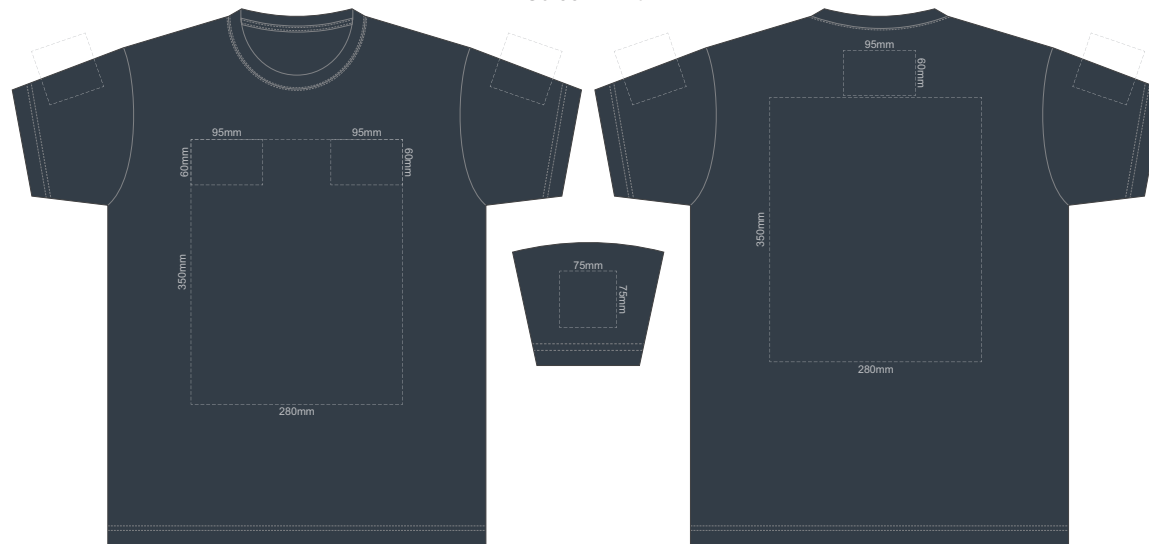

10% of Actual Size
Screen Print

FRONT ADULT EXTRA SMALL

BACK ADULT EXTRA SMALL

10% of Actual Size
Screen Print

FRONT ADULT SMALL

BACK ADULT SMALL

10% of Actual Size
Screen Print

FRONT ADULT MEDIUM

BACK ADULT MEDIUM

10% of Actual Size
Screen Print

FRONT ADULT XL

BACK ADULT XL

10% of Actual Size
Screen Print

FRONT ADULT XXL

BACK ADULT XXL

10% of Actual Size
Screen Print

FRONT ADULT 3XL

BACK ADULT 3XL

10% of Actual Size
Colourflex Transfer
Faux Embroidery
DigiFlex Transfer

FRONT ADULT EXTRA SMALL

Print area can be rotated to best suit.
Branding area can be moved anywhere within the red line.

BACK ADULT EXTRA SMALL

Print area can be rotated to best suit.
Branding area can be moved anywhere within the red line.

10% of Actual Size
Colourflex Transfer
Faux Embroidery
DigiFlex Transfer

FRONT ADULT SMALL