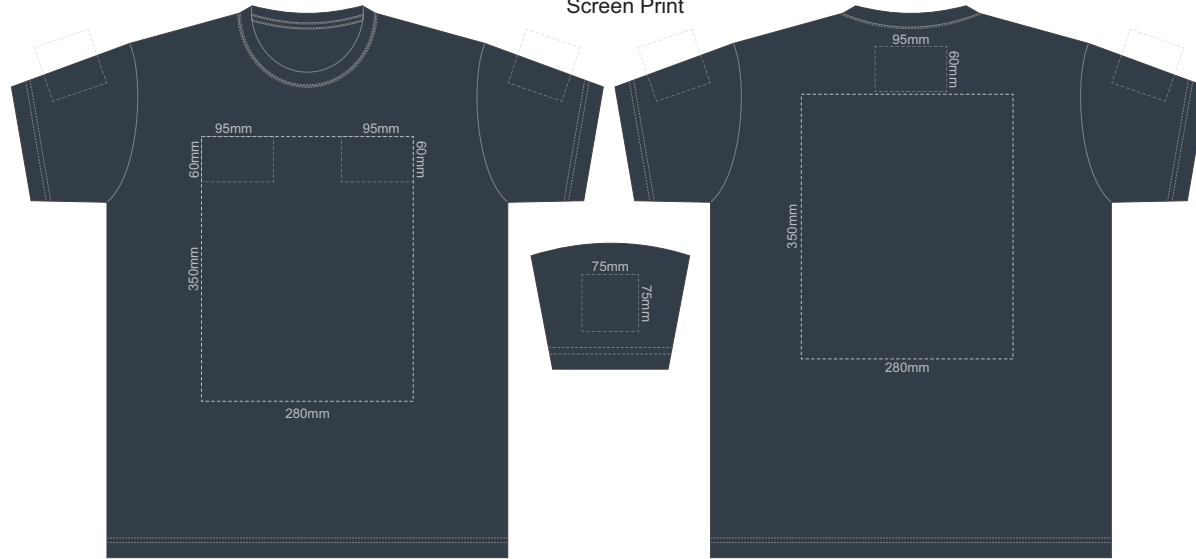

10% of Actual Size
Screen Print

FRONT ADULT EXTRA SMALL

BACK ADULT EXTRA SMALL

10% of Actual Size
Screen Print

FRONT ADULT SMALL

BACK ADULT SMALL

10% of Actual Size
Screen Print

FRONT ADULT MEDIUM

BACK ADULT MEDIUM

10% of Actual Size
Screen Print

FRONT ADULT XL

BACK ADULT XL

10% of Actual Size
Screen Print

FRONT ADULT XXL

BACK ADULT XXL

10% of Actual Size
Screen Print

FRONT ADULT 3XL

BACK ADULT 3XL

10% of Actual Size
Colourflex Transfer
Faux Embroidery
DigiFlex Transfer

FRONT ADULT EXTRA SMALL

Print area can be rotated to best suit.
Branding area can be moved anywhere within the red line.

BACK ADULT EXTRA SMALL

Print area can be rotated to best suit.
Branding area can be moved anywhere within the red line.

10% of Actual Size
Colourflex Transfer
Faux Embroidery
DigiFlex Transfer

FRONT ADULT SMALL