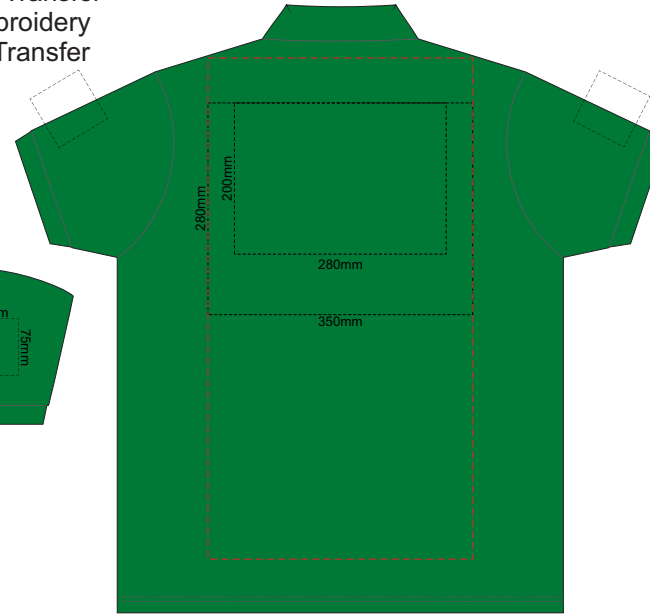

FRONT ADULT SMALL

BACK ADULT SMALL

Print area can be rotated to best suit.  
 Branding area can be moved anywhere within the red line.

10% of Actual Size  
 Colourflex Transfer  
 Faux Embroidery  
 DigiFlex Transfer

FRONT ADULT MEDIUM

BACK ADULT MEDIUM

Print area can be rotated to best suit.  
 Branding area can be moved anywhere within the red line.

10% of Actual Size  
 Colourflex Transfer  
 Faux Embroidery  
 DigiFlex Transfer

FRONT ADULT LARGE

BACK ADULT LARGE

Print area can be rotated to best suit.  
 Branding area can be moved anywhere within the red line.

10% of Actual Size  
Colourflex Transfer  
Faux Embroidery  
DigiFlex Transfer

FRONT ADULT XL

BACK ADULT XL

Print area can be rotated to best suit.  
Branding area can be moved anywhere within the red line.

10% of Actual Size  
Colourflex Transfer  
Faux Embroidery  
DigiFlex Transfer