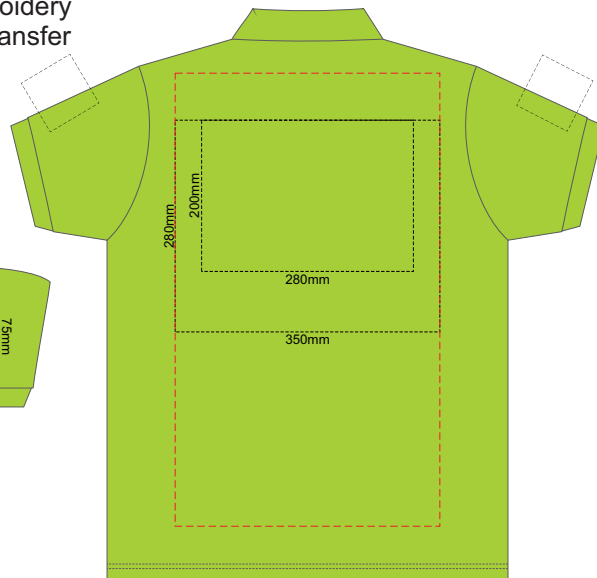

BACK ADULT LARGE

10% of Actual Size  
Screen Print

FRONT ADULT XL

BACK ADULT XL

10% of Actual Size  
Screen Print

FRONT ADULT XXL

BACK ADULT XXL

10% of Actual Size  
 Colourflex Transfer  
 Faux Embroidery  
 DigiFlex Transfer

FRONT ADULT SMALL

BACK ADULT SMALL

Print area can be rotated to best suit.  
 Branding area can be moved anywhere within the red line.

10% of Actual Size  
 Colourflex Transfer  
 Faux Embroidery  
 DigiFlex Transfer

FRONT ADULT MEDIUM

BACK ADULT MEDIUM

Print area can be rotated to best suit.  
 Branding area can be moved anywhere within the red line.

10% of Actual Size  
 Colourflex Transfer  
 Faux Embroidery  
 DigiFlex Transfer

FRONT ADULT LARGE

BACK ADULT LARGE

Print area can be rotated to best suit.  
 Branding area can be moved anywhere within the red line.

10% of Actual Size  
Colourflex Transfer  
Faux Embroidery  
DigiFlex Transfer