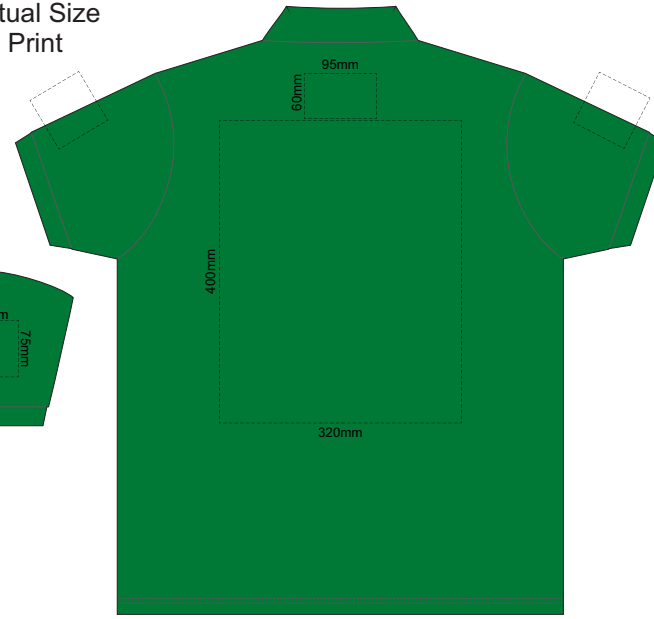

10% of Actual Size  
Screen Print

FRONT ADULT SMALL

BACK ADULT SMALL

10% of Actual Size  
Screen Print

FRONT ADULT MEDIUM

BACK ADULT MEDIUM

10% of Actual Size  
Screen Print

FRONT ADULT LARGE

BACK ADULT LARGE

10% of Actual Size  
Screen Print

FRONT ADULT XL

BACK ADULT XL

10% of Actual Size  
Screen Print

FRONT ADULT XXL

BACK ADULT XXL

10% of Actual Size  
 Colourflex Transfer  
 Faux Embroidery  
 DigiFlex Transfer

FRONT ADULT SMALL

BACK ADULT SMALL

Print area can be rotated to best suit.  
 Branding area can be moved anywhere within the red line.

10% of Actual Size  
 Colourflex Transfer  
 Faux Embroidery  
 DigiFlex Transfer

FRONT ADULT MEDIUM

BACK ADULT MEDIUM

Print area can be rotated to best suit.  
 Branding area can be moved anywhere within the red line.

10% of Actual Size  
 Colourflex Transfer  
 Faux Embroidery  
 DigiFlex Transfer