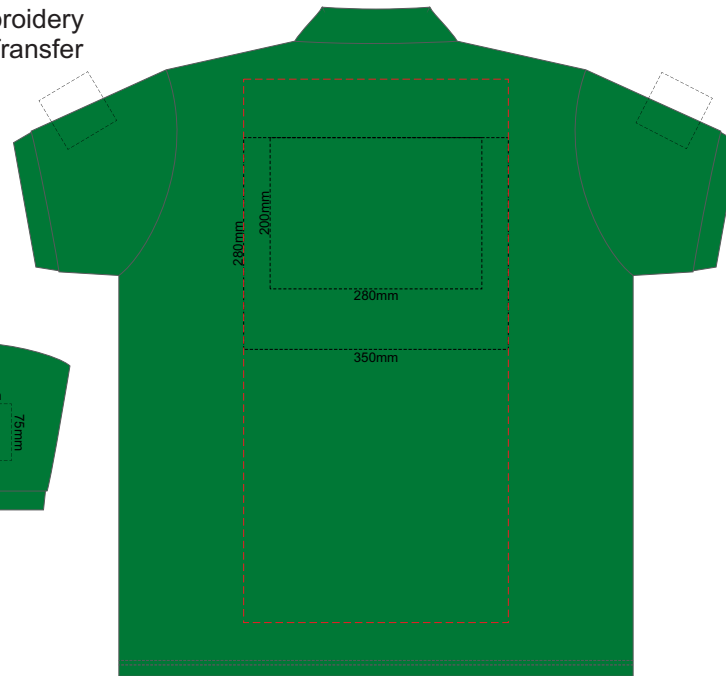

FRONT ADULT SMALL

BACK ADULT SMALL

Print area can be rotated to best suit.  
 Branding area can be moved anywhere within the red line.

10% of Actual Size  
 Colourflex Transfer  
 Faux Embroidery  
 DigiFlex Transfer

FRONT ADULT XXL

BACK ADULT XXL

Print area can be rotated to best suit.  
Branding area can be moved anywhere within the red line.

10% of Actual Size  
Colourflex Transfer  
Faux Embroidery  
DigiFlex Transfer

FRONT ADULT 3XL

BACK ADULT 3XL

Print area can be rotated to best suit.  
Branding area can be moved anywhere within the red line.

10% of Actual Size  
Colourflex Transfer  
Faux Embroidery  
DigiFlex Transfer

FRONT ADULT 4XL

BACK ADULT 4XL

Print area can be rotated to best suit.  
Branding area can be moved anywhere within the red line.

10% of Actual Size  
Colourflex Transfer  
Faux Embroidery  
DigiFlex Transfer