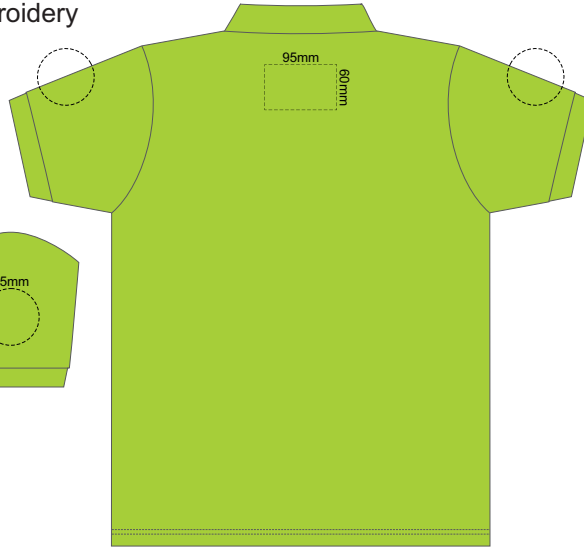

FRONT ADULT SMALL

BACK ADULT SMALL

Print area can be rotated to best suit.  
 Branding area can be moved anywhere within the red line.

10% of Actual Size  
 Colourflex Transfer  
 Faux Embroidery  
 DigiFlex Transfer

FRONT ADULT 4XL

BACK ADULT 4XL

Print area can be rotated to best suit.  
Branding area can be moved anywhere within the red line.

10% of Actual Size  
Colourflex Transfer  
Faux Embroidery  
DigiFlex Transfer

FRONT ADULT 5XL

BACK ADULT 5XL

Print area can be rotated to best suit.  
Branding area can be moved **anywhere within the red line.**

10% of Actual Size  
Embroidery

FRONT ADULT SMALL

BACK ADULT SMALL

10% of Actual Size  
Embroidery

FRONT ADULT MEDIUM

BACK ADULT MEDIUM

10% of Actual Size  
Embroidery

FRONT ADULT LARGE

BACK ADULT LARGE

10% of Actual Size  
Embroidery

10% of Actual Size  
Embroidery