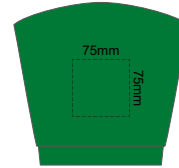

FRONT ADULT LARGE

BACK ADULT LARGE

Print area can be rotated to best suit.  
 Branding area can be moved anywhere within the red line.

10% of Actual Size  
Colourflex Transfer  
Faux Embroidery  
DigiFlex Transfer

FRONT ADULT XL

BACK ADULT XL

Print area can be rotated to best suit.  
Branding area can be moved anywhere within the red line.

10% of Actual Size  
Colourflex Transfer  
Faux Embroidery  
DigiFlex Transfer

FRONT ADULT XXL

BACK ADULT XXL

Print area can be rotated to best suit.  
Branding area can be moved anywhere within the red line.

10% of Actual Size  
Colourflex Transfer  
Faux Embroidery  
DigiFlex Transfer

FRONT ADULT 3XL

BACK ADULT 3XL

Print area can be rotated to best suit.  
Branding area can be moved anywhere within the red line.

10% of Actual Size  
Colourflex Transfer  
Faux Embroidery  
DigiFlex Transfer