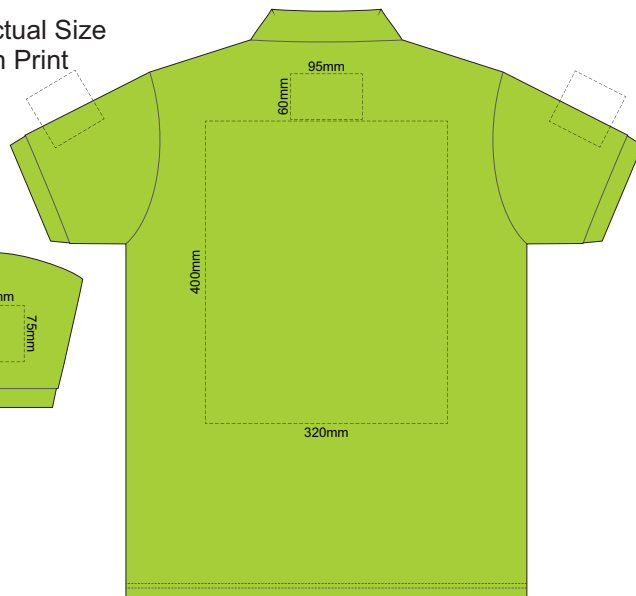

10% of Actual Size  
Screen Print

FRONT ADULT SMALL

BACK ADULT SMALL

10% of Actual Size  
Screen Print

FRONT ADULT MEDIUM

BACK ADULT MEDIUM

10% of Actual Size  
Screen Print

FRONT ADULT LARGE

BACK ADULT LARGE

10% of Actual Size  
Screen Print

FRONT ADULT XL

BACK ADULT XL

10% of Actual Size  
Screen Print

FRONT ADULT XXL

BACK ADULT XXL

10% of Actual Size  
 Colourflex Transfer  
 Faux Embroidery  
 DigiFlex Transfer

FRONT ADULT SMALL

BACK ADULT SMALL

Print area can be rotated to best suit.  
 Branding area can be moved anywhere within the red line.

10% of Actual Size  
 Colourflex Transfer  
 Faux Embroidery  
 DigiFlex Transfer

FRONT ADULT MEDIUM

BACK ADULT MEDIUM

Print area can be rotated to best suit.  
 Branding area can be moved anywhere within the red line.

10% of Actual Size  
 Colourflex Transfer  
 Faux Embroidery  
 DigiFlex Transfer