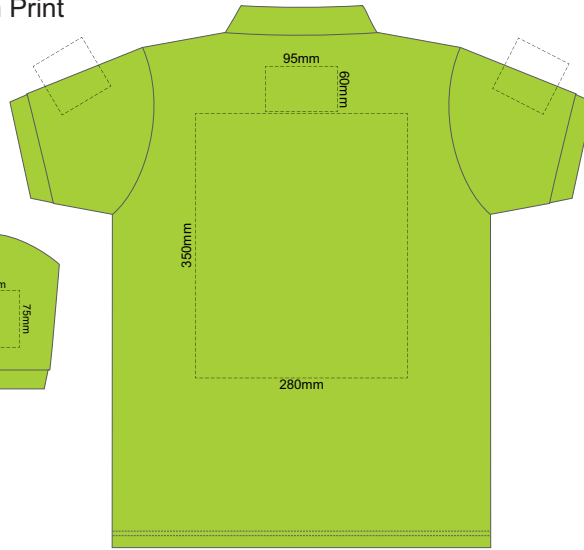

10% of Actual Size  
Screen Print

FRONT ADULT SMALL

BACK ADULT SMALL

10% of Actual Size  
Screen Print

FRONT ADULT MEDIUM

BACK ADULT MEDIUM

10% of Actual Size  
Screen Print

FRONT ADULT LARGE

BACK ADULT LARGE

10% of Actual Size  
Screen Print

FRONT ADULT XL

BACK ADULT XL

10% of Actual Size  
Screen Print

FRONT ADULT XXL

BACK ADULT XXL

10% of Actual Size  
 Colourflex Transfer  
 Faux Embroidery  
 DigiFlex Transfer

FRONT ADULT SMALL

BACK ADULT SMALL

Print area can be rotated to best suit.  
 Branding area can be moved anywhere within the red line.

10% of Actual Size  
 Colourflex Transfer  
 Faux Embroidery  
 DigiFlex Transfer

FRONT ADULT MEDIUM

BACK ADULT MEDIUM

Print area can be rotated to best suit.  
 Branding area can be moved anywhere within the red line.

10% of Actual Size  
 Colourflex Transfer  
 Faux Embroidery  
 DigiFlex Transfer