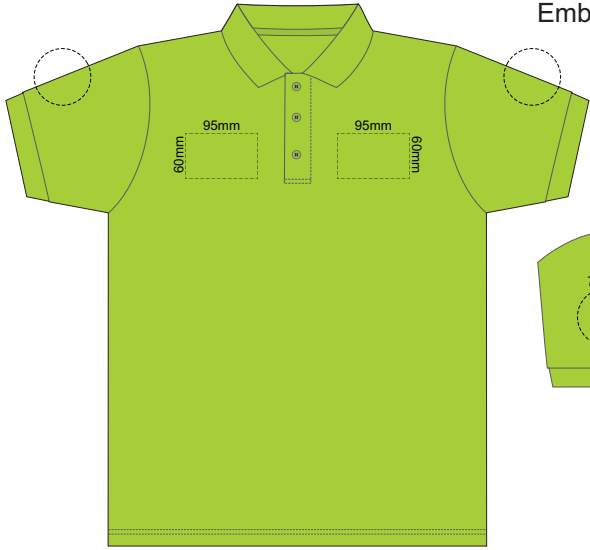

FRONT ADULT 3XL

BACK ADULT 3XL

Print area can be rotated to best suit.  
Branding area can be moved anywhere within the red line.

10% of Actual Size  
Colourflex Transfer  
Faux Embroidery  
DigiFlex Transfer

FRONT ADULT 4XL

BACK ADULT 4XL

Print area can be rotated to best suit.  
Branding area can be moved anywhere within the red line.

10% of Actual Size  
Colourflex Transfer  
Faux Embroidery  
DigiFlex Transfer

FRONT ADULT 5XL

BACK ADULT 5XL

Print area can be rotated to best suit.  
Branding area can be moved **anywhere within the red line.**

10% of Actual Size  
Embroidery

FRONT ADULT SMALL

BACK ADULT SMALL

10% of Actual Size  
Embroidery