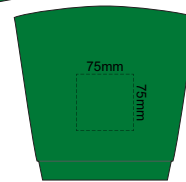

FRONT ADULT XXL

BACK ADULT XXL

Print area can be rotated to best suit.  
Branding area can be moved anywhere within the red line.

10% of Actual Size  
Colourflex Transfer  
Faux Embroidery  
DigiFlex Transfer

FRONT ADULT 3XL

BACK ADULT 3XL

Print area can be rotated to best suit.  
Branding area can be moved anywhere within the red line.

10% of Actual Size  
Colourflex Transfer  
Faux Embroidery  
DigiFlex Transfer

FRONT ADULT 4XL

BACK ADULT 4XL

Print area can be rotated to best suit.  
Branding area can be moved anywhere within the red line.

10% of Actual Size  
Colourflex Transfer  
Faux Embroidery  
DigiFlex Transfer

FRONT ADULT 5XL

BACK ADULT 5XL

Print area can be rotated to best suit.  
Branding area can be moved **anywhere within the red line.**

10% of Actual Size  
Embroidery

FRONT ADULT SMALL

BACK ADULT SMALL

10% of Actual Size  
Embroidery