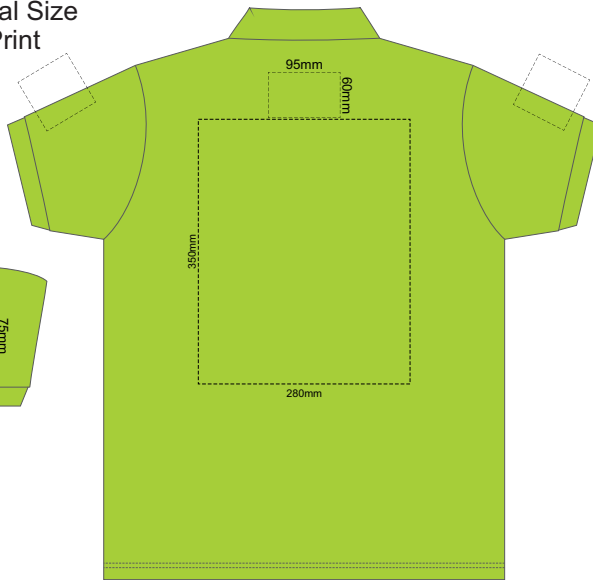

10% of Actual Size  
Screen Print

FRONT ADULT SMALL

BACK ADULT SMALL

10% of Actual Size  
Screen Print

FRONT ADULT MEDIUM

BACK ADULT MEDIUM

10% of Actual Size  
Screen Print

FRONT ADULT LARGE

BACK ADULT LARGE

10% of Actual Size  
Screen Print

FRONT ADULT XL

BACK ADULT XL

10% of Actual Size  
Screen Print

FRONT ADULT XXL

BACK ADULT XXL

10% of Actual Size  
 Colourflex Transfer  
 Faux Embroidery  
 DigiFlex Transfer

FRONT ADULT SMALL

BACK ADULT SMALL

Print area can be rotated to best suit.  
 Branding area can be moved anywhere within the red line.

10% of Actual Size  
 Colourflex Transfer  
 Faux Embroidery  
 DigiFlex Transfer

FRONT ADULT MEDIUM

BACK ADULT MEDIUM

Print area can be rotated to best suit.  
 Branding area can be moved anywhere within the red line.

10% of Actual Size  
 Colourflex Transfer  
 Faux Embroidery  
 DigiFlex Transfer