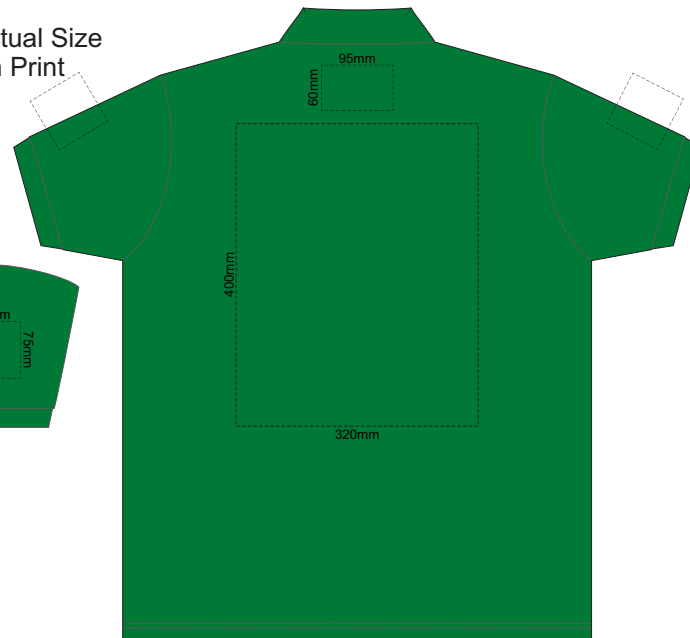

10% of Actual Size  
Screen Print

FRONT ADULT SMALL

BACK ADULT SMALL

10% of Actual Size  
Screen Print

FRONT ADULT MEDIUM

BACK ADULT MEDIUM

10% of Actual Size  
Screen Print

FRONT ADULT LARGE

BACK ADULT LARGE

10% of Actual Size  
Screen Print

FRONT ADULT XL

BACK ADULT XL

10% of Actual Size  
Screen Print

FRONT ADULT XXL

BACK ADULT XXL

10% of Actual Size  
 Colourflex Transfer  
 Faux Embroidery  
 DigiFlex Transfer

FRONT ADULT SMALL

BACK ADULT SMALL

Print area can be rotated to best suit.  
 Branding area can be moved anywhere within the red line.

10% of Actual Size  
 Colourflex Transfer  
 Faux Embroidery  
 DigiFlex Transfer

FRONT ADULT MEDIUM

BACK ADULT MEDIUM

Print area can be rotated to best suit.  
 Branding area can be moved anywhere within the red line.

10% of Actual Size  
 Colourflex Transfer  
 Faux Embroidery  
 DigiFlex Transfer