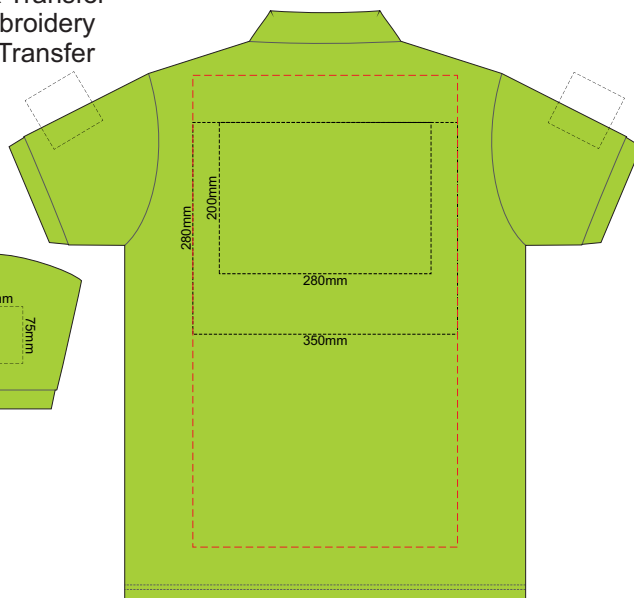

FRONT ADULT SMALL

BACK ADULT SMALL

Print area can be rotated to best suit.  
 Branding area can be moved anywhere within the red line.

10% of Actual Size  
 Colourflex Transfer  
 Faux Embroidery  
 DigiFlex Transfer

FRONT ADULT MEDIUM

BACK ADULT MEDIUM

Print area can be rotated to best suit.  
 Branding area can be moved anywhere within the red line.

10% of Actual Size  
 Colourflex Transfer  
 Faux Embroidery  
 DigiFlex Transfer

FRONT ADULT LARGE

BACK ADULT LARGE

Print area can be rotated to best suit.  
 Branding area can be moved anywhere within the red line.

10% of Actual Size  
Colourflex Transfer  
Faux Embroidery  
DigiFlex Transfer

FRONT ADULT XL

BACK ADULT XL

Print area can be rotated to best suit.  
Branding area can be moved anywhere within the red line.

10% of Actual Size  
Colourflex Transfer  
Faux Embroidery  
DigiFlex Transfer