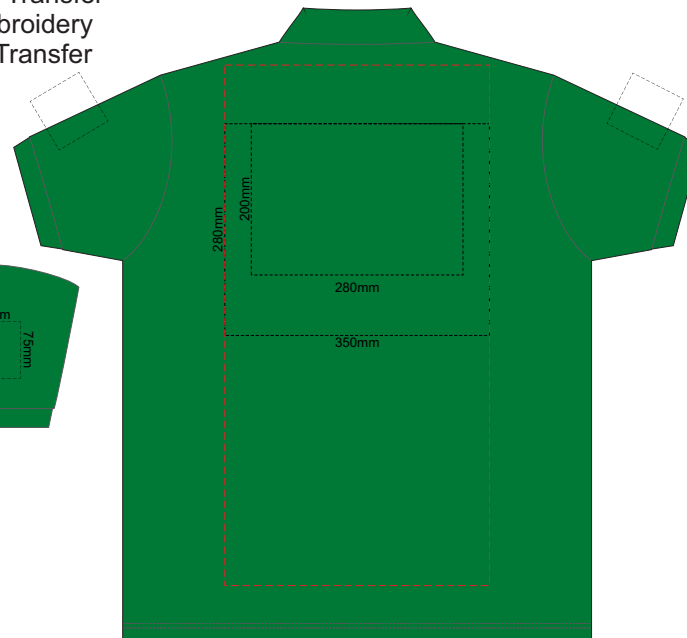

FRONT ADULT SMALL

BACK ADULT SMALL

Print area can be rotated to best suit.  
 Branding area can be moved anywhere within the red line.

10% of Actual Size  
 Colourflex Transfer  
 Faux Embroidery  
 DigiFlex Transfer

FRONT ADULT LARGE

BACK ADULT LARGE

Print area can be rotated to best suit.  
 Branding area can be moved anywhere within the red line.

10% of Actual Size  
Colourflex Transfer  
Faux Embroidery  
DigiFlex Transfer

FRONT ADULT XL

BACK ADULT XL

Print area can be rotated to best suit.  
Branding area can be moved anywhere within the red line.

10% of Actual Size  
Colourflex Transfer  
Faux Embroidery  
DigiFlex Transfer

FRONT ADULT XXL

BACK ADULT XXL

Print area can be rotated to best suit.  
Branding area can be moved anywhere within the red line.

10% of Actual Size  
Colourflex Transfer  
Faux Embroidery  
DigiFlex Transfer