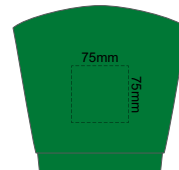

FRONT ADULT XL

BACK ADULT XL

Print area can be rotated to best suit.  
Branding area can be moved anywhere within the red line.

10% of Actual Size  
Colourflex Transfer  
Faux Embroidery  
DigiFlex Transfer

FRONT ADULT XXL

BACK ADULT XXL

Print area can be rotated to best suit.  
Branding area can be moved anywhere within the red line.

10% of Actual Size  
Colourflex Transfer  
Faux Embroidery  
DigiFlex Transfer

FRONT ADULT 3XL

BACK ADULT 3XL

Print area can be rotated to best suit.  
Branding area can be moved anywhere within the red line.

10% of Actual Size  
Colourflex Transfer  
Faux Embroidery  
DigiFlex Transfer

FRONT ADULT 4XL

BACK ADULT 4XL

Print area can be rotated to best suit.  
Branding area can be moved anywhere within the red line.

10% of Actual Size  
Colourflex Transfer  
Faux Embroidery  
DigiFlex Transfer