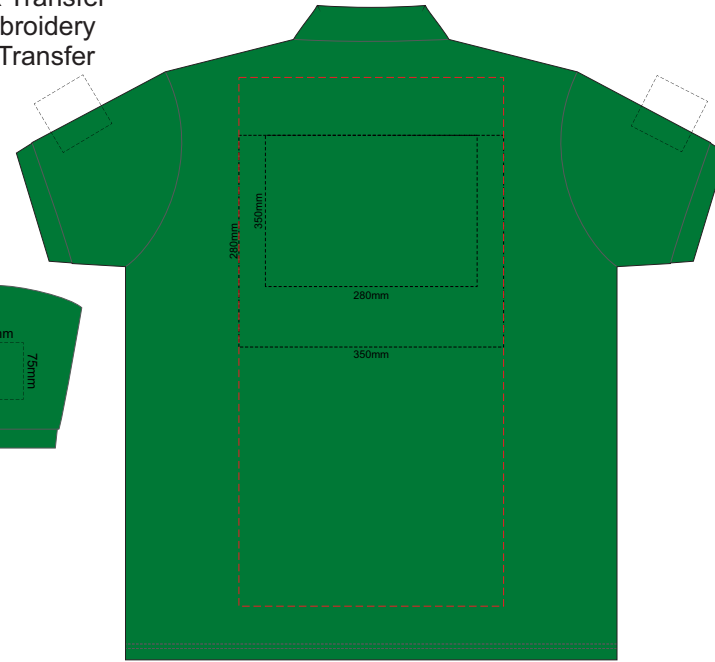

FRONT ADULT SMALL

BACK ADULT SMALL

Print area can be rotated to best suit.  
 Branding area can be moved anywhere within the red line.

10% of Actual Size  
 Colourflex Transfer  
 Faux Embroidery  
 DigiFlex Transfer

FRONT ADULT XL

BACK ADULT XL

Print area can be rotated to best suit.  
Branding area can be moved anywhere within the red line.

10% of Actual Size  
Colourflex Transfer  
Faux Embroidery  
DigiFlex Transfer

FRONT ADULT XXL

BACK ADULT XXL

Print area can be rotated to best suit.  
Branding area can be moved anywhere within the red line.

10% of Actual Size  
Colourflex Transfer  
Faux Embroidery  
DigiFlex Transfer

FRONT ADULT 3XL

BACK ADULT 3XL

Print area can be rotated to best suit.  
Branding area can be moved anywhere within the red line.

10% of Actual Size  
Colourflex Transfer  
Faux Embroidery  
DigiFlex Transfer