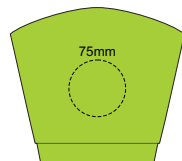

FRONT ADULT 4XL

BACK ADULT 4XL

Print area can be rotated to best suit.  
Branding area can be moved anywhere within the red line.

10% of Actual Size  
Colourflex Transfer  
Faux Embroidery  
DigiFlex Transfer

FRONT ADULT 5XL

BACK ADULT 5XL

Print area can be rotated to best suit.  
Branding area can be moved **anywhere within the red line.**

10% of Actual Size  
Embroidery

FRONT ADULT SMALL

BACK ADULT SMALL

10% of Actual Size  
Embroidery

FRONT ADULT MEDIUM

BACK ADULT MEDIUM

10% of Actual Size  
Embroidery

FRONT ADULT LARGE

BACK ADULT LARGE

10% of Actual Size  
Embroidery

10% of Actual Size  
Embroidery