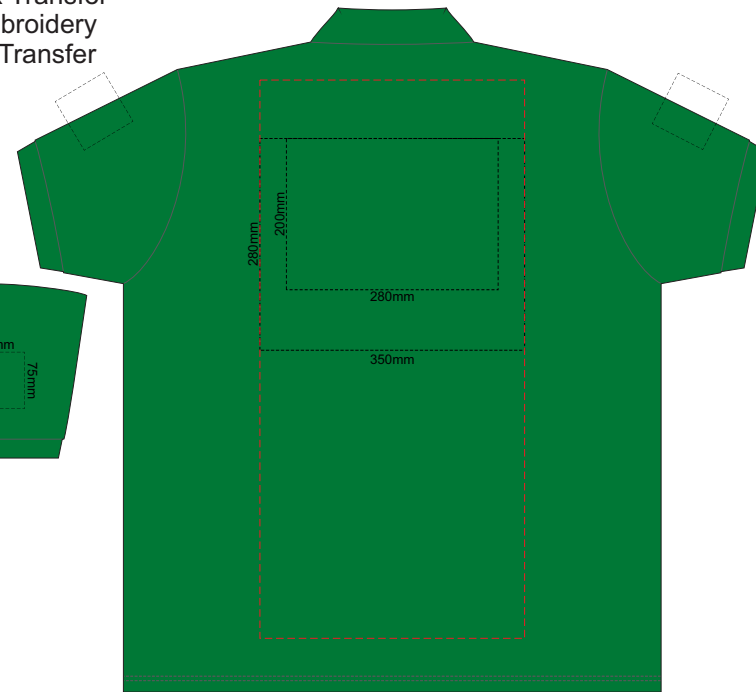

FRONT ADULT SMALL

BACK ADULT SMALL

Print area can be rotated to best suit.  
 Branding area can be moved anywhere within the red line.

10% of Actual Size  
 Colourflex Transfer  
 Faux Embroidery  
 DigiFlex Transfer

FRONT ADULT 3XL

BACK ADULT 3XL

Print area can be rotated to best suit.  
Branding area can be moved anywhere within the red line.

10% of Actual Size  
Colourflex Transfer  
Faux Embroidery  
DigiFlex Transfer

FRONT ADULT 4XL

BACK ADULT 4XL

Print area can be rotated to best suit.  
Branding area can be moved anywhere within the red line.

10% of Actual Size  
Colourflex Transfer  
Faux Embroidery  
DigiFlex Transfer

FRONT ADULT 5XL

BACK ADULT 5XL

Print area can be rotated to best suit.  
Branding area can be moved **anywhere within the red line.**

10% of Actual Size  
Embroidery

FRONT ADULT SMALL

BACK ADULT SMALL

10% of Actual Size  
Embroidery