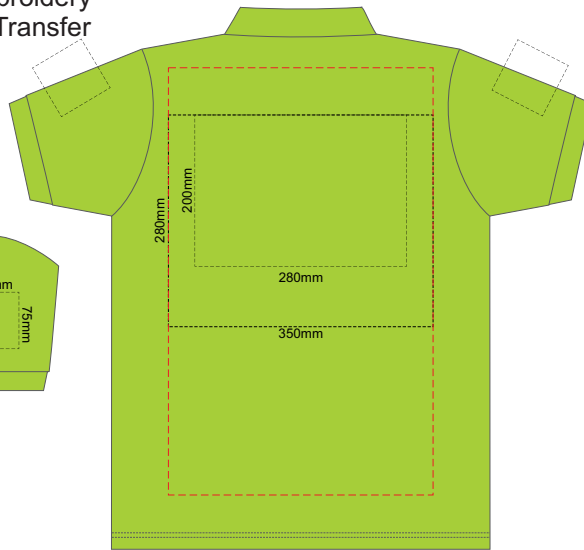

10% of Actual Size  
Screen Print

FRONT ADULT SMALL

BACK ADULT SMALL

10% of Actual Size  
Screen Print

FRONT ADULT MEDIUM

BACK ADULT MEDIUM

10% of Actual Size  
Screen Print

FRONT ADULT LARGE

BACK ADULT LARGE

10% of Actual Size  
Screen Print

FRONT ADULT XL

BACK ADULT XL

10% of Actual Size  
Screen Print

FRONT ADULT XXL

BACK ADULT XXL

10% of Actual Size  
 Colourflex Transfer  
 Faux Embroidery  
 DigiFlex Transfer

FRONT ADULT SMALL

BACK ADULT SMALL

Print area can be rotated to best suit.  
 Branding area can be moved anywhere within the red line.

10% of Actual Size  
 Colourflex Transfer  
 Faux Embroidery  
 DigiFlex Transfer

FRONT ADULT MEDIUM

BACK ADULT MEDIUM

Print area can be rotated to best suit.  
 Branding area can be moved anywhere within the red line.

10% of Actual Size  
 Colourflex Transfer  
 Faux Embroidery  
 DigiFlex Transfer