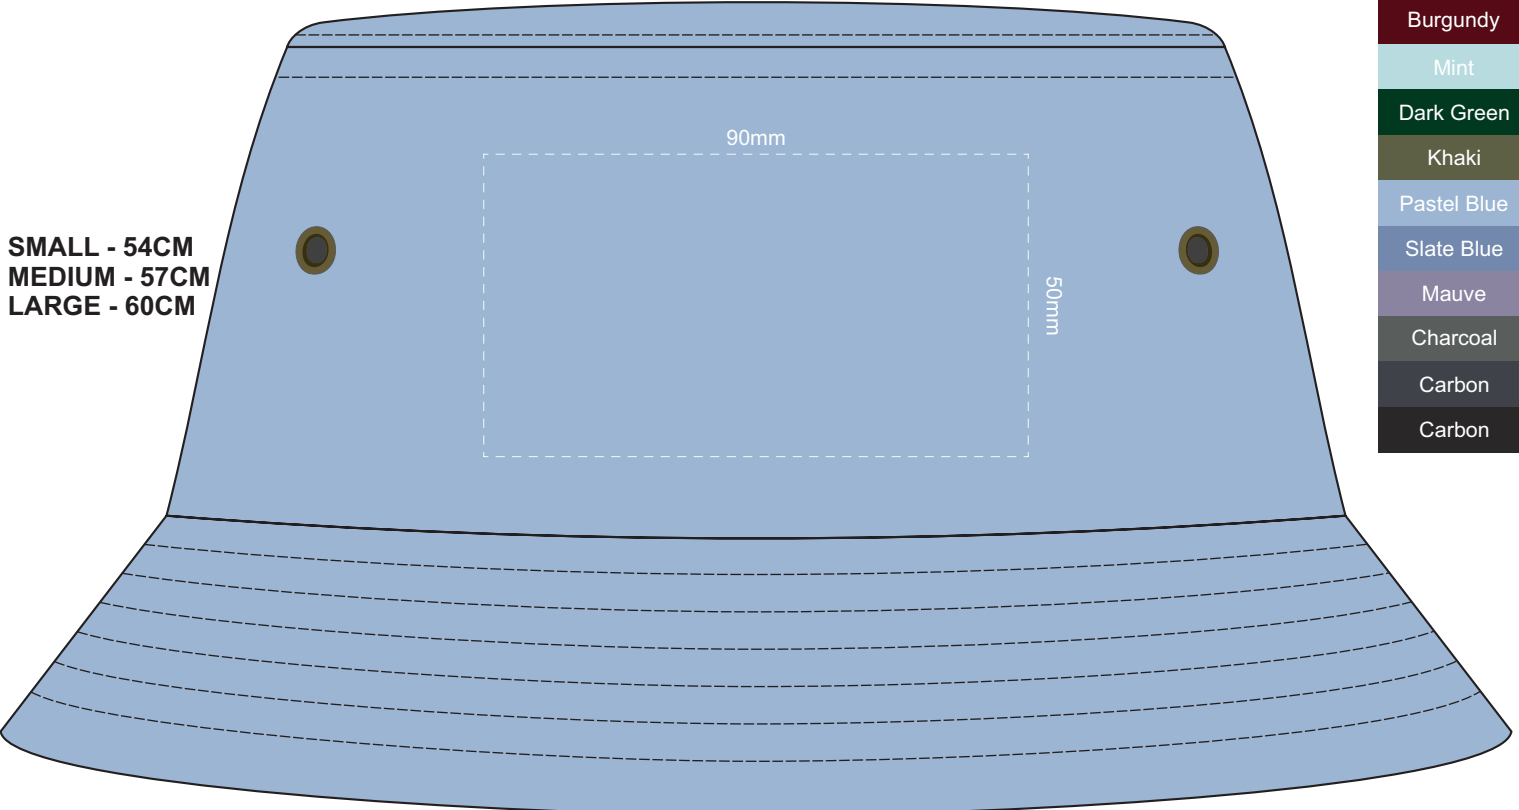

80% of Actual Size
Screen Print
Colourflex Transfer
Faux Embroidery
DigiFlex Transfer
(front & back print available)

SMALL - 54CM
MEDIUM - 57CM
LARGE - 60CM

- Beige
- Taupe
- Yellow
- Mustard
- Rust
- Pink
- Fuchsia
- Burgundy
- Mint
- Dark Green
- Khaki
- Pastel Blue
- Slate Blue
- Mauve
- Charcoal
- Carbon
- Carbon

80% of Actual Size
Embroidery
(front & back print available)

SMALL - 54CM
MEDIUM - 57CM
LARGE - 60CM