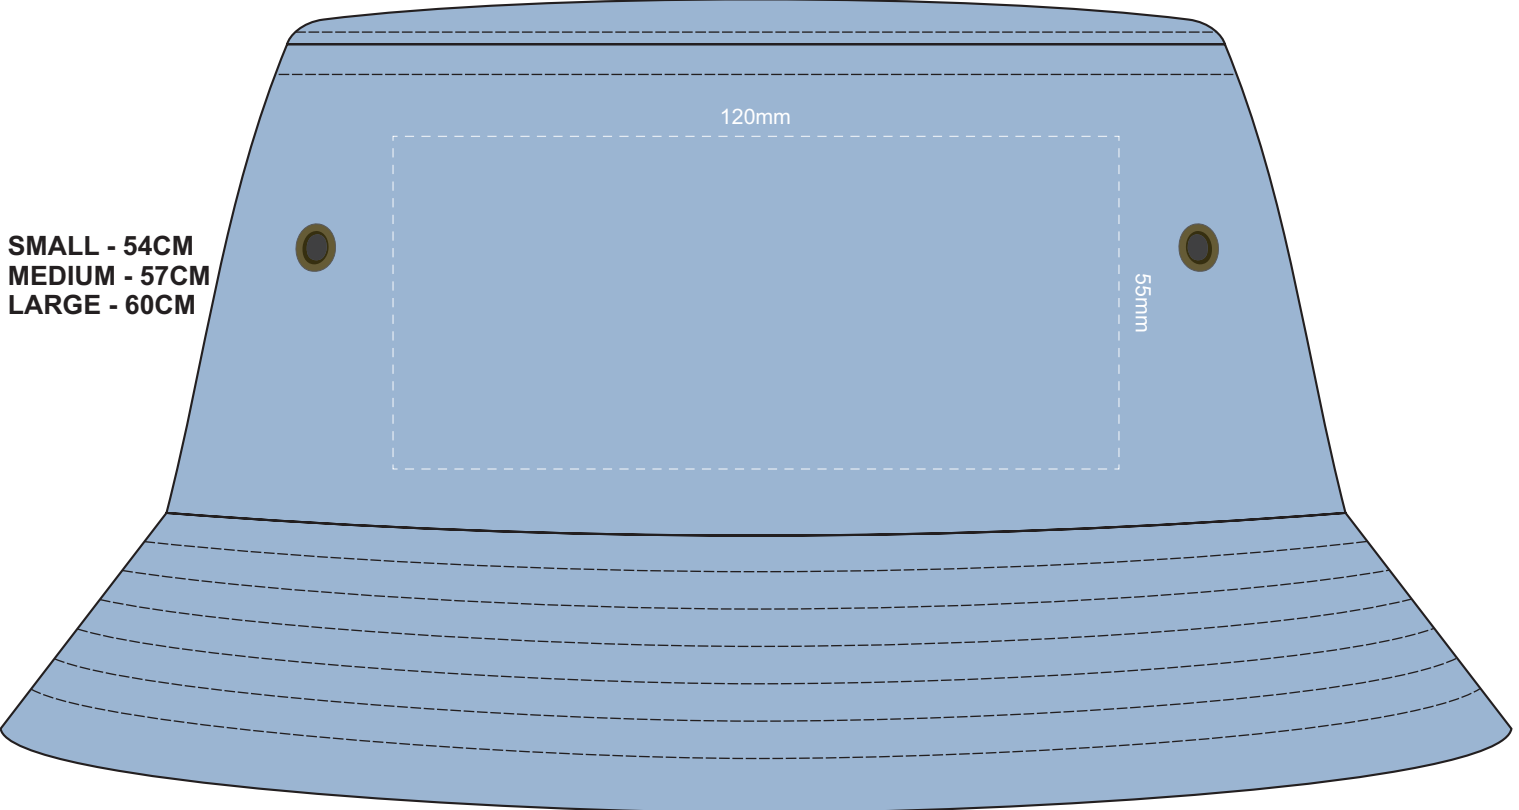

80% of Actual Size
Screen Print
Colourflex Transfer
Faux Embroidery
DigiFlex Transfer
(front & back print available)

SMALL - 54CM
MEDIUM - 57CM
LARGE - 60CM

- Beige
- Taupe
- Yellow
- Mustard
- Rust
- Pink
- Fuchsia
- Burgundy
- Mint
- Dark Green
- Khaki
- Pastel Blue
- Slate Blue
- Mauve
- Charcoal
- Carbon
- Carbon

80% of Actual Size
Embroidery
(front & back print available)

SMALL - 54CM
MEDIUM - 57CM
LARGE - 60CM