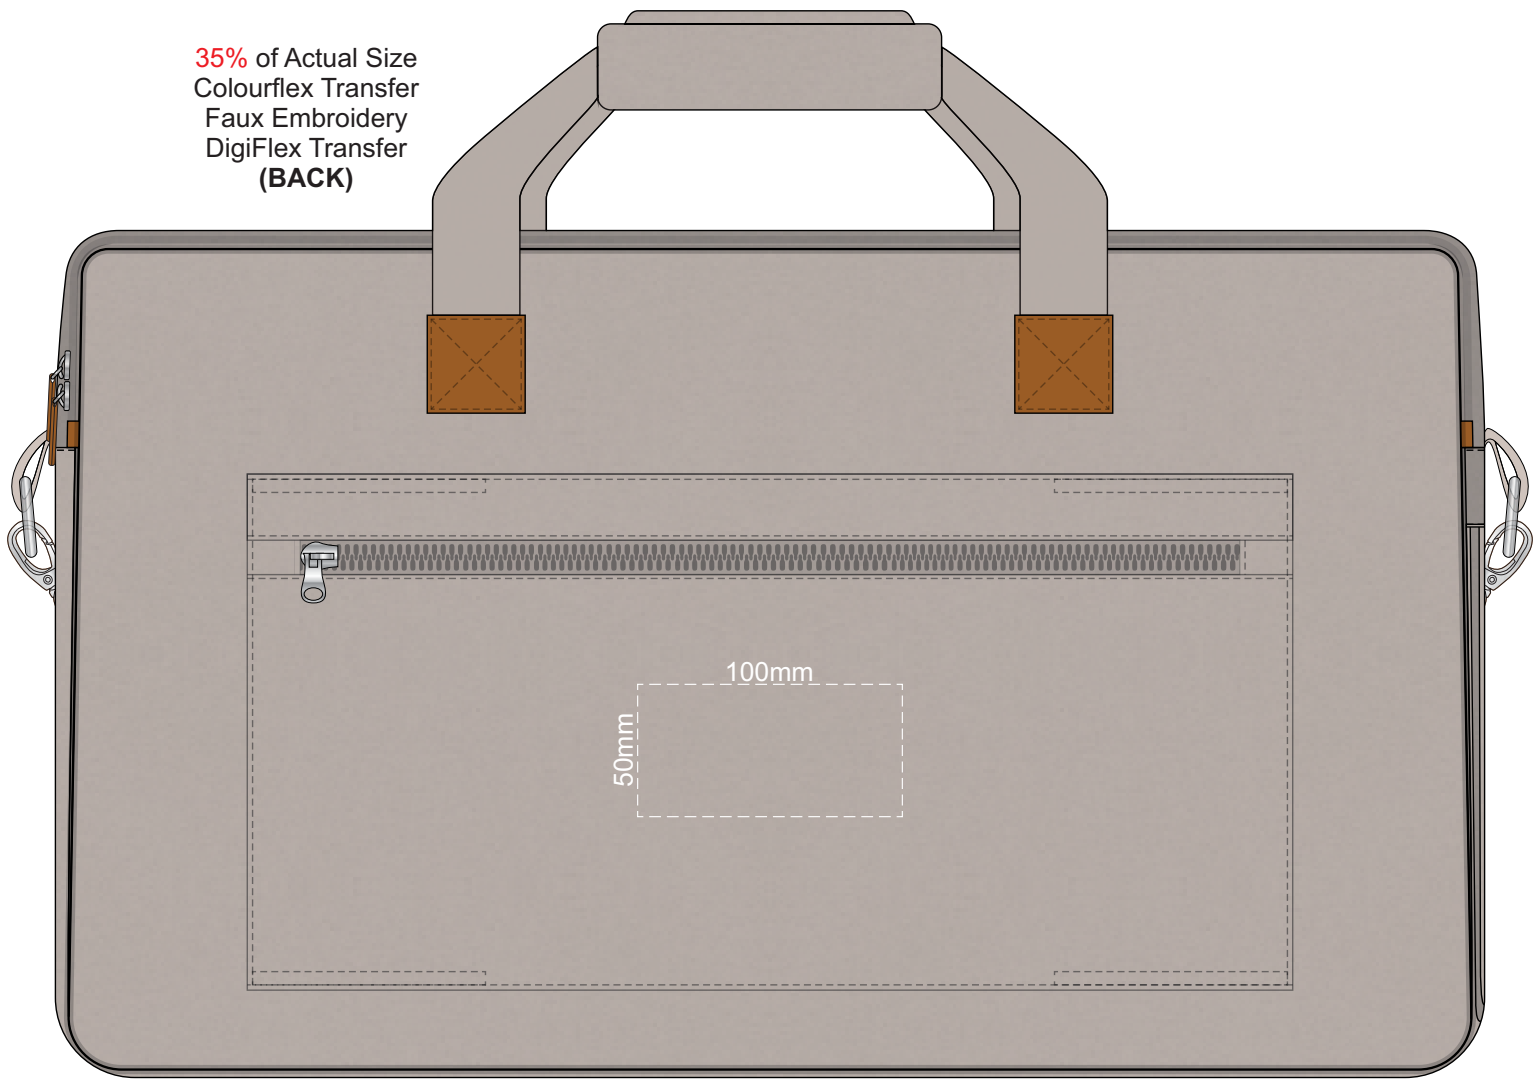

35% of Actual Size
Screen Print (One Colour Only)
Colourflex Transfer
Faux Embroidery
DigiFlex Transfer
(FRONT)

35% of Actual Size
Screen Print (One Colour Only)
Colourflex Transfer
Faux Embroidery
DigiFlex Transfer
(FRONT)

35% of Actual Size
Colourflex Transfer
Faux Embroidery
DigiFlex Transfer
(BACK)

35% of Actual Size
Colourflex Transfer
Faux Embroidery
DigiFlex Transfer
(BACK)