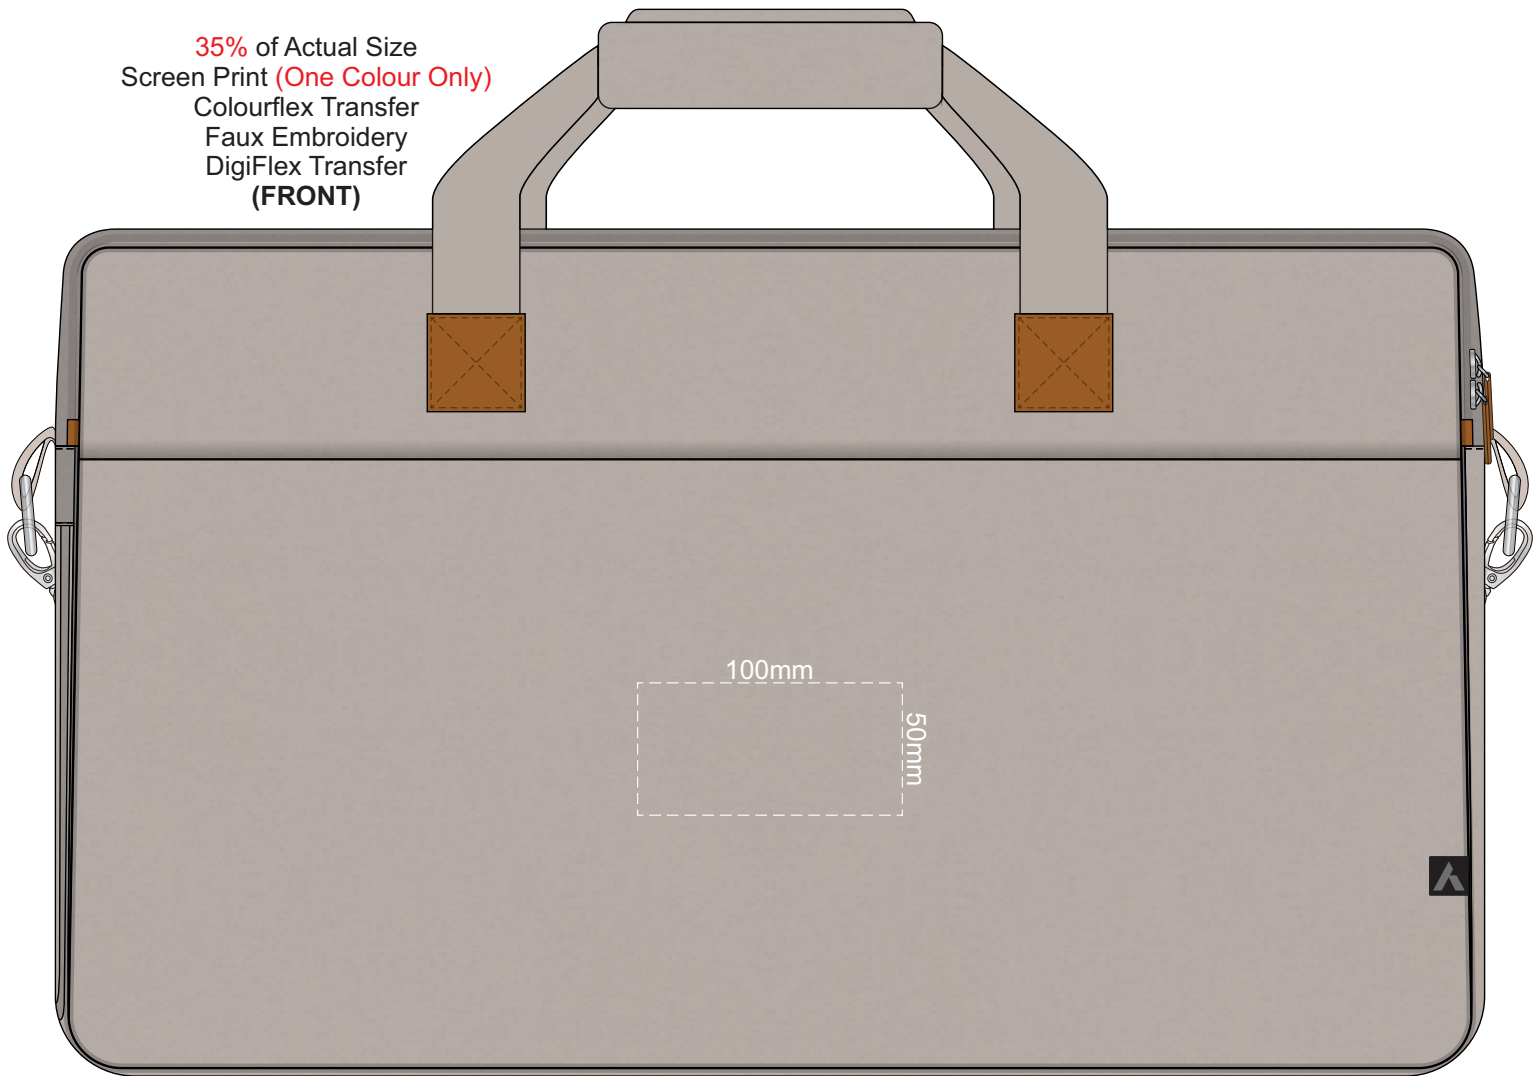

35% of Actual Size
Screen Print (One Colour Only)
Colourflex Transfer
Faux Embroidery
DigiFlex Transfer
(FRONT)

35% of Actual Size
Screen Print (One Colour Only)
Colourflex Transfer
Faux Embroidery
DigiFlex Transfer
(FRONT)

35% of Actual Size
Colourflex Transfer
Faux Embroidery
DigiFlex Transfer
(BACK)

35% of Actual Size
Colourflex Transfer
Faux Embroidery
DigiFlex Transfer
(BACK)