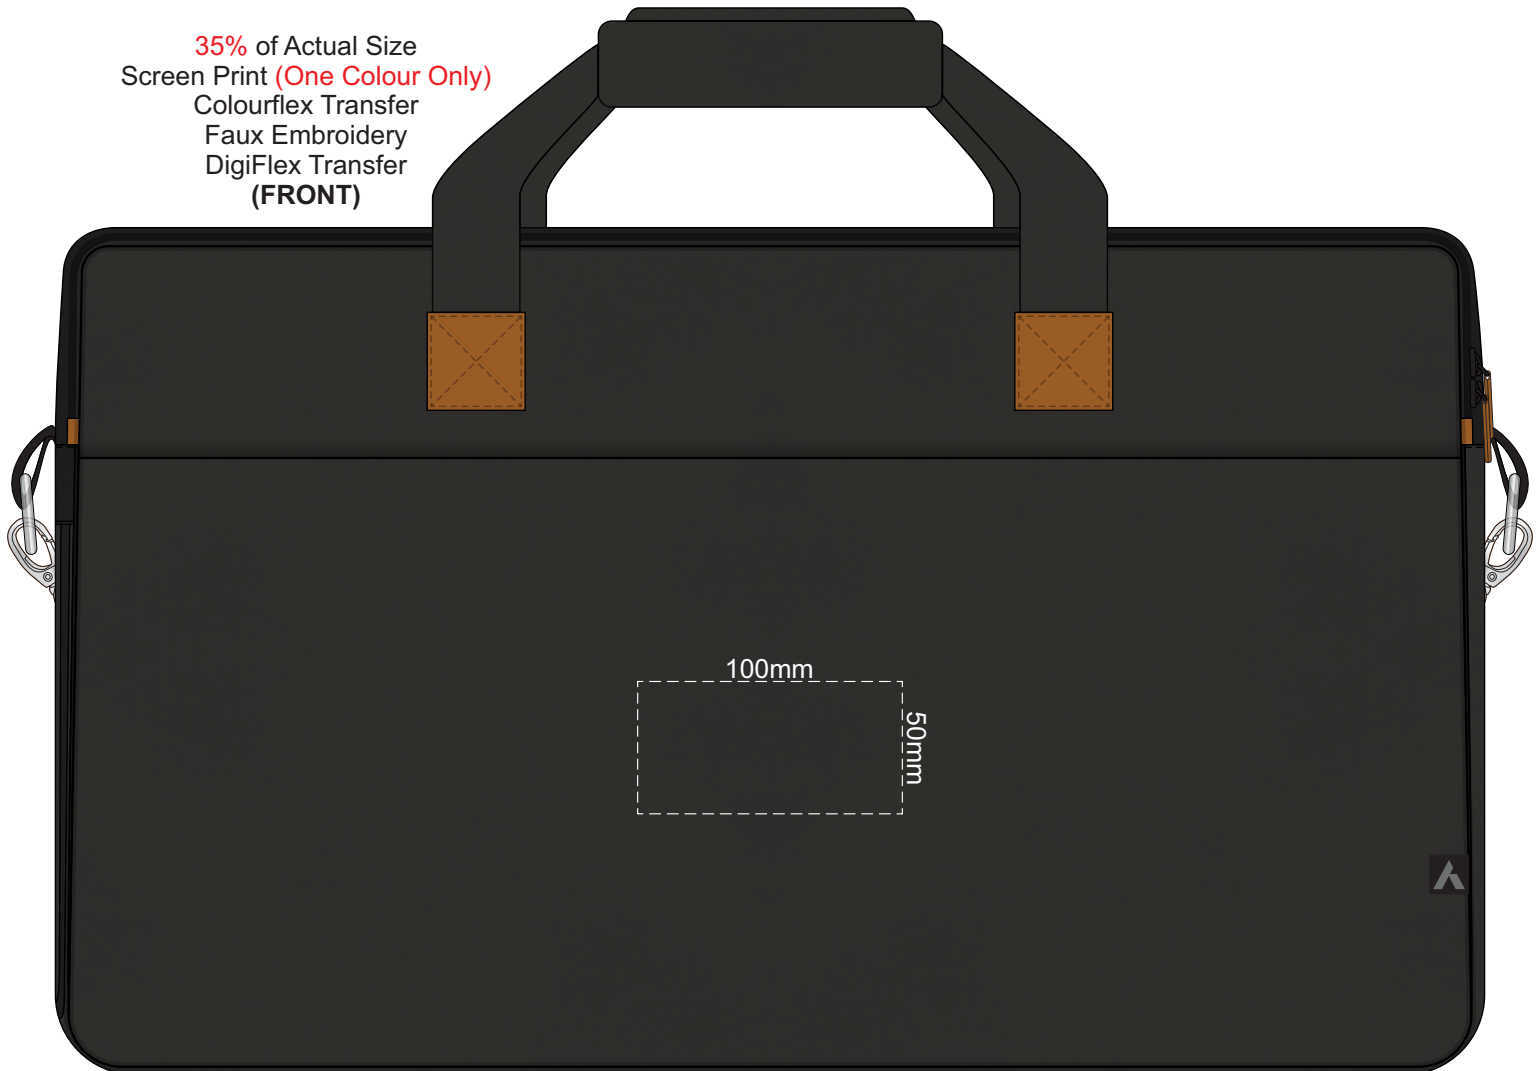

35% of Actual Size
Screen Print (One Colour Only)
Colourflex Transfer
Faux Embroidery
DigiFlex Transfer
(FRONT)

35% of Actual Size
Screen Print (One Colour Only)
Colourflex Transfer
Faux Embroidery
DigiFlex Transfer
(FRONT)

35% of Actual Size
Colourflex Transfer
Faux Embroidery
DigiFlex Transfer
(BACK)

35% of Actual Size
Colourflex Transfer
Faux Embroidery
DigiFlex Transfer
(BACK)