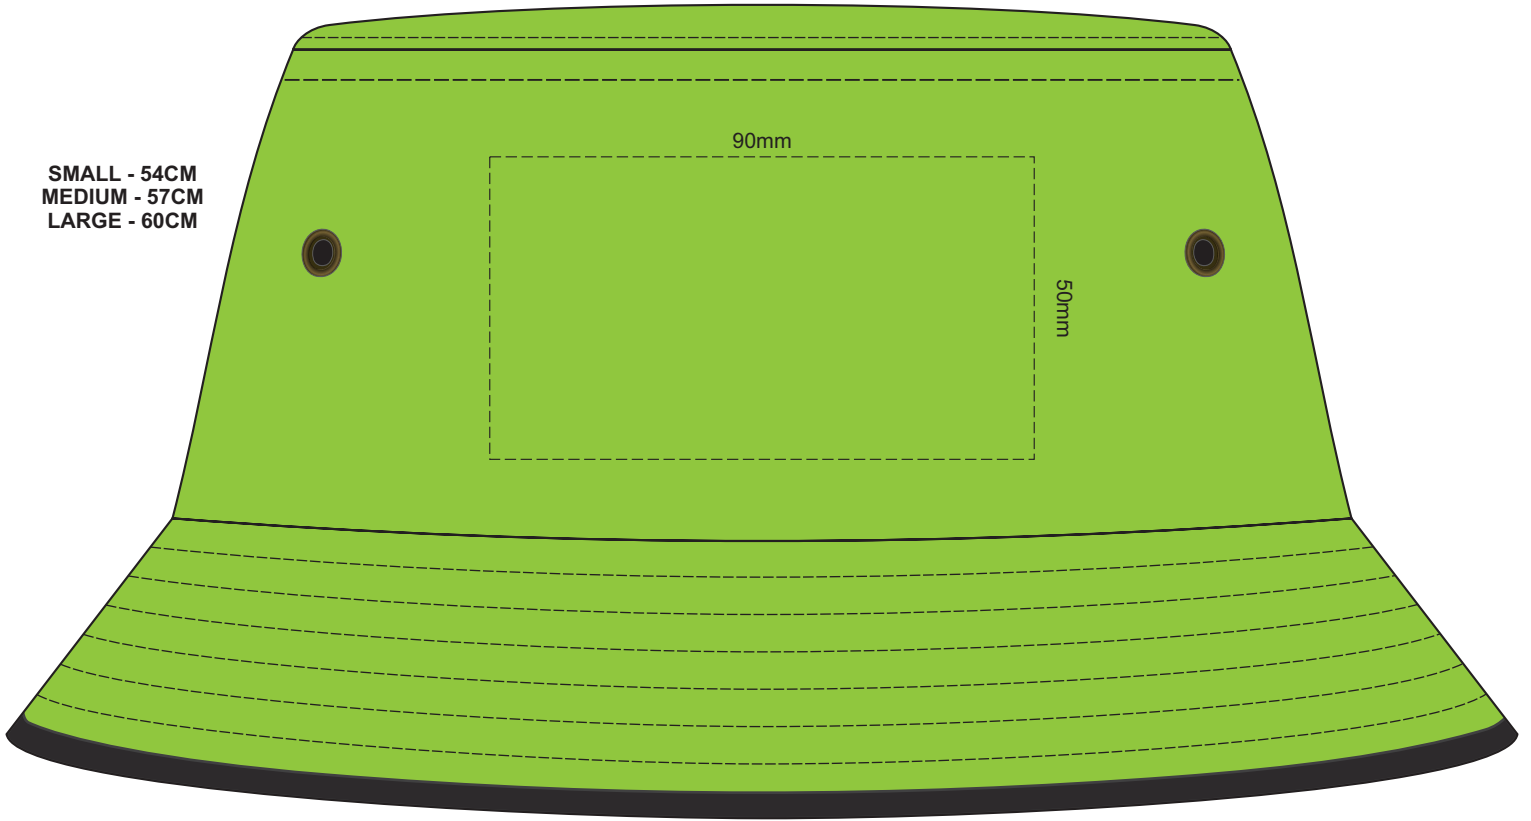

80% of Actual Size  
Screen Print  
Colourflex Transfer  
Faux Embroidery  
DigiFlex Transfer  
(front & back print available)

SMALL - 54CM  
MEDIUM - 57CM  
LARGE - 60CM

80% of Actual Size  
Embroidery  
(front & back print available)

SMALL - 54CM  
MEDIUM - 57CM  
LARGE - 60CM