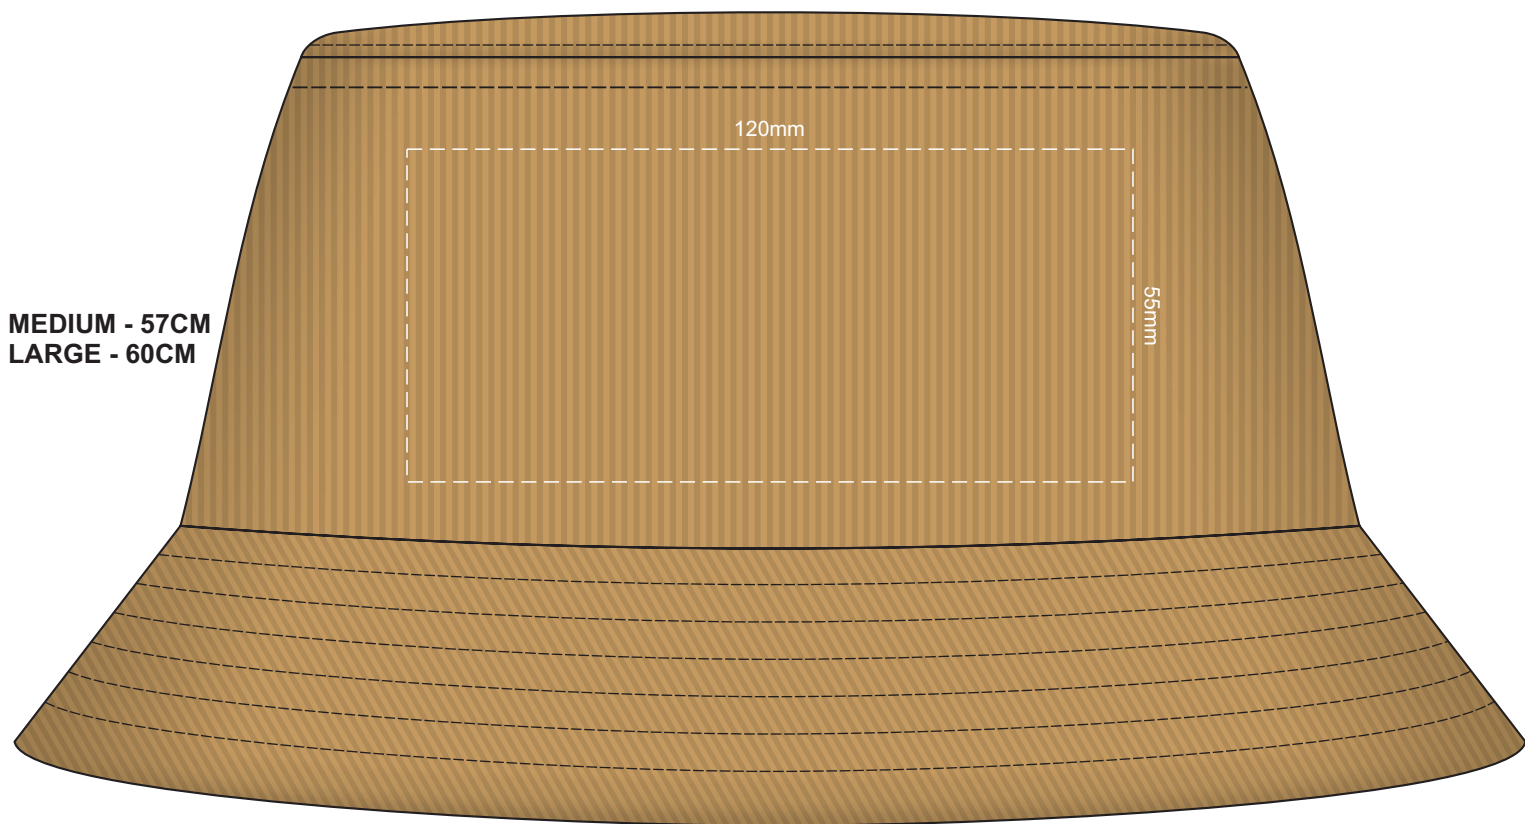

80% of Actual Size
Embroidery
(front & back print available)

MEDIUM - 57CM
LARGE - 60CM

80% of Actual Size
Embroidery
(front & back print available)
LARGE - 60CM