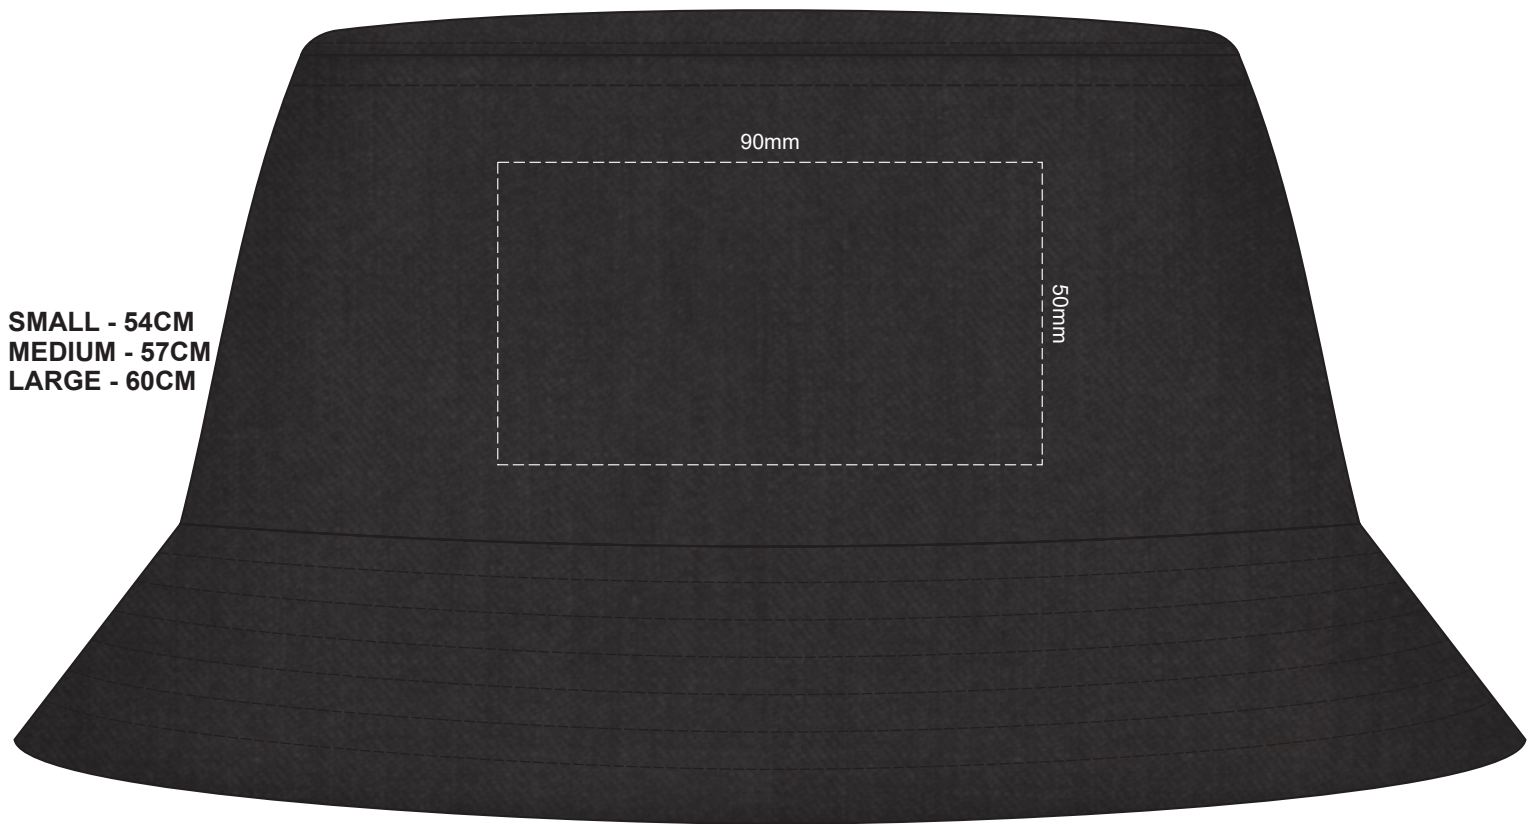

80% of Actual Size
Screen Print
Colourflex Transfer
Faux Embroidery
DigiFlex Transfer
(front & back print available)

SMALL - 54CM
MEDIUM - 57CM
LARGE - 60CM

80% of Actual Size
Embroidery
(front & back print available)

SMALL - 54CM
MEDIUM - 57CM
LARGE - 60CM