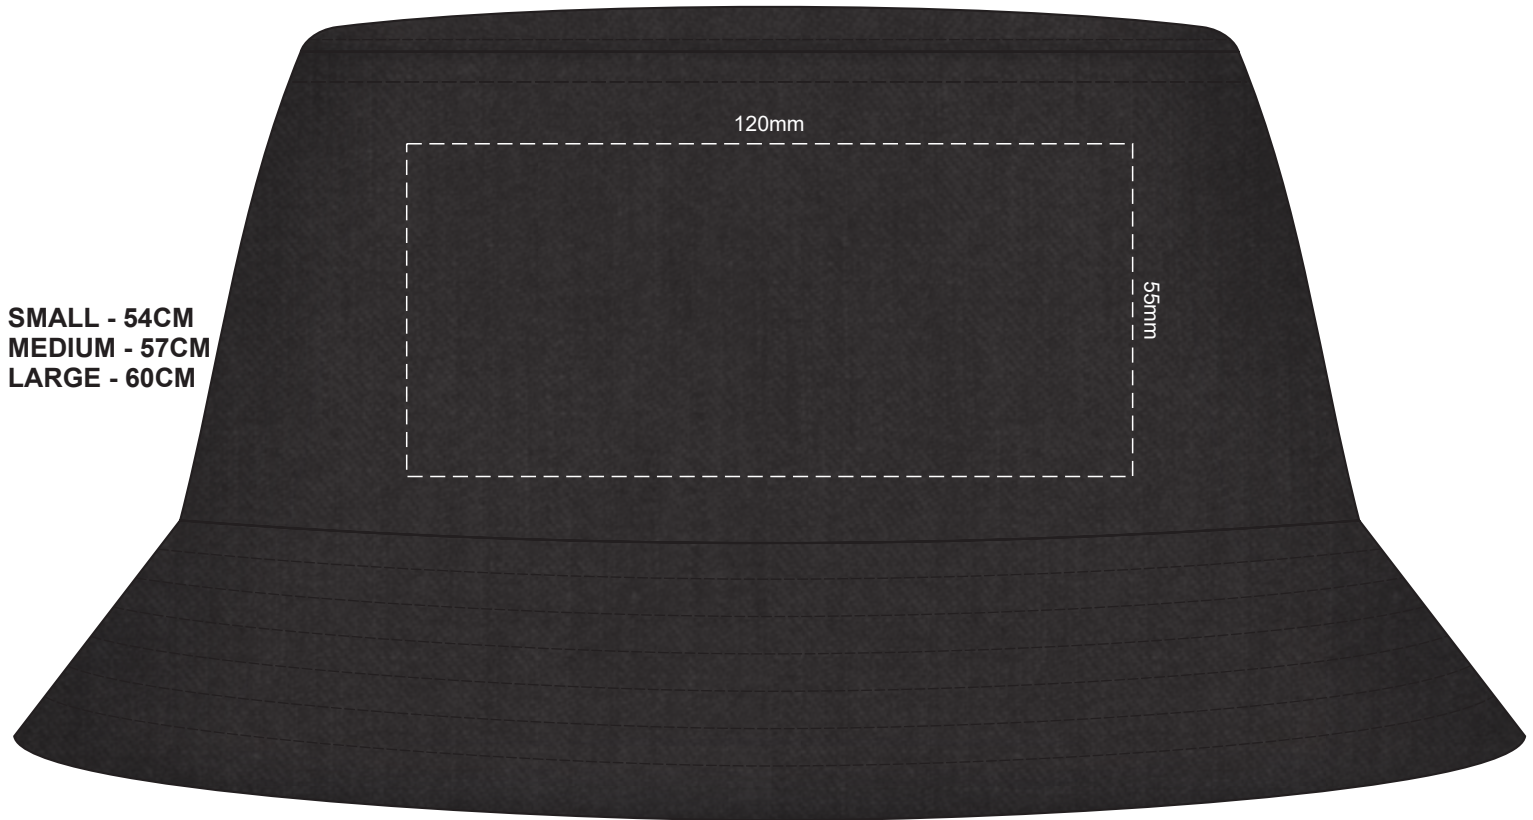

80% of Actual Size
Screen Print
Colourflex Transfer
Faux Embroidery
DigiFlex Transfer
(front & back print available)

SMALL - 54CM
MEDIUM - 57CM
LARGE - 60CM

80% of Actual Size
Embroidery
(front & back print available)

SMALL - 54CM
MEDIUM - 57CM
LARGE - 60CM