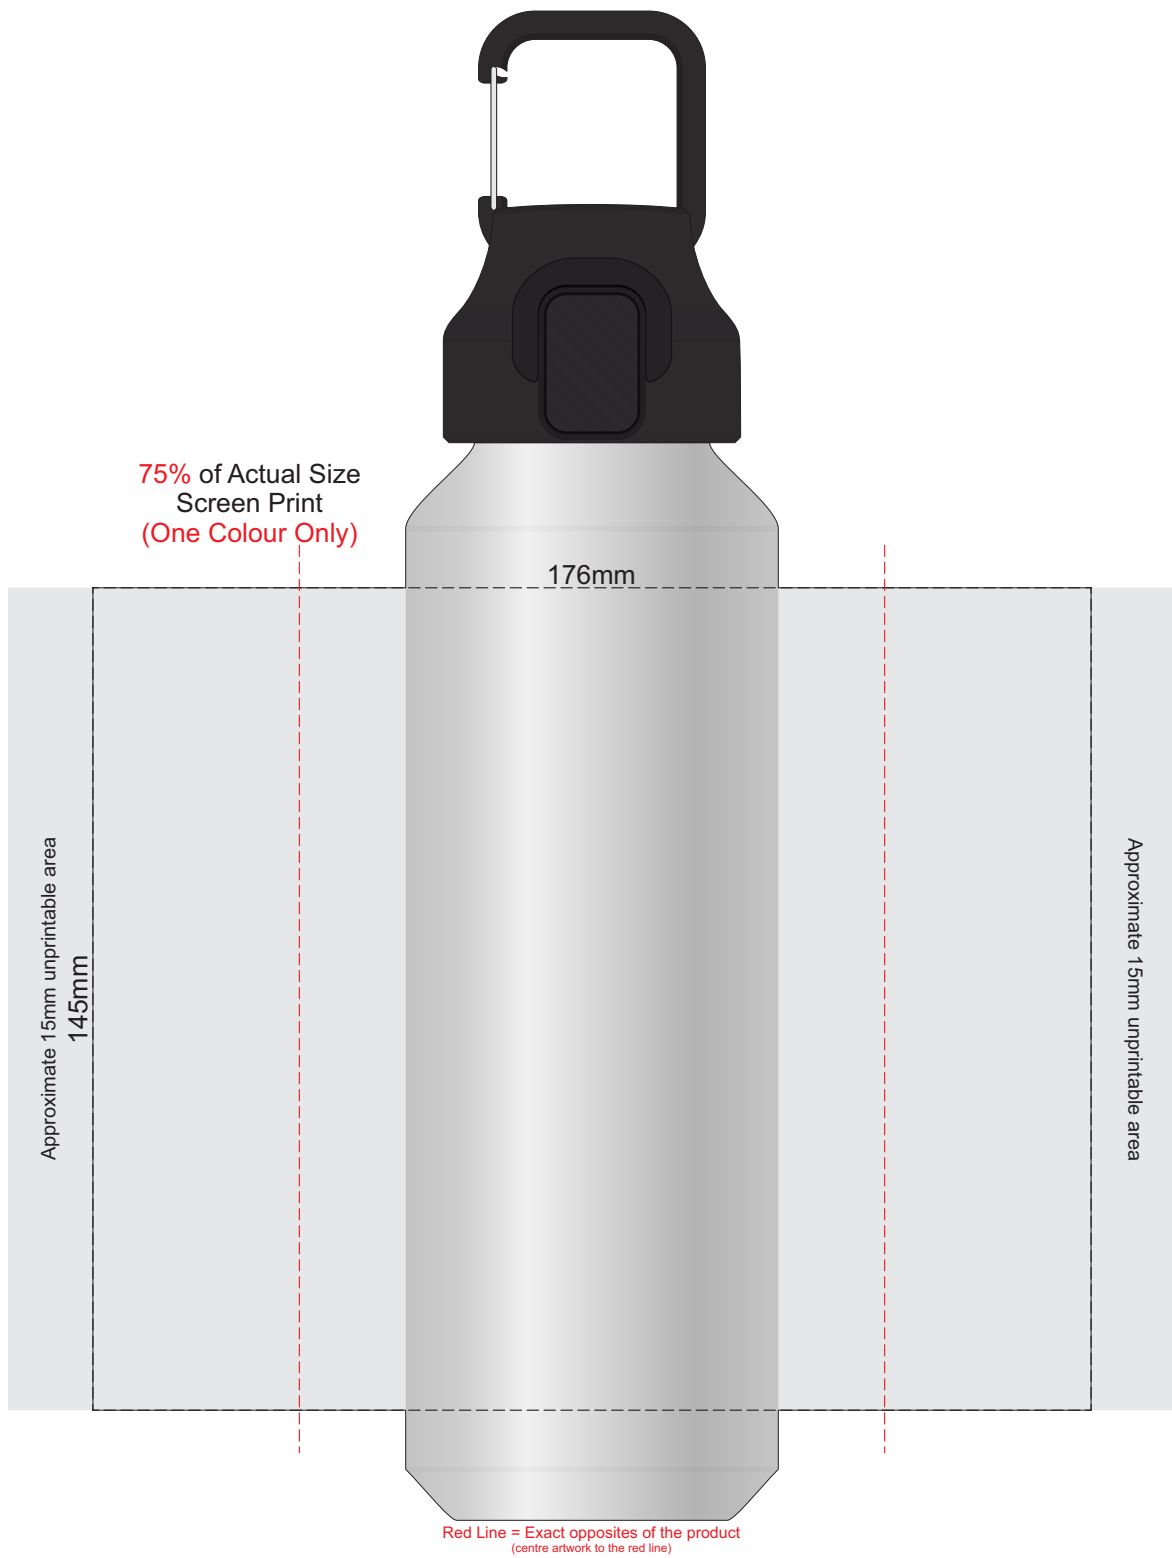

100% of Actual Size
Pad Print

Branding area can be moved anywhere within the red line.

100% of Actual Size
Pad Print

Branding area can be moved anywhere within the red line.

Stone
Dusty Teal
Navy
Charcoal

100% of Actual Size
Pad Print

Branding area can be moved anywhere within the red line.

75% of Actual Size
Screen Print
(One Colour Only)

176mm

Approximate 15mm unprintable area
145mm

Approximate 15mm unprintable area

Red Line = Exact opposites of the product
(centre artwork to the red line)

Stone
Dusty Teal
Navy
Charcoal

75% of Actual Size
Screen Print
(One Colour Only)

176mm

Approximate 15mm unprintable area
145mm

Approximate 15mm unprintable area

Red Line = Exact opposites of the product
(centre artwork to the red line)

70% of Actual Size
Rotary Digital
(Gloss Finish)

Red Line = Exact opposites of the product
(centre artwork to the red line)

Stone
Dusty Teal
Navy
Charcoal