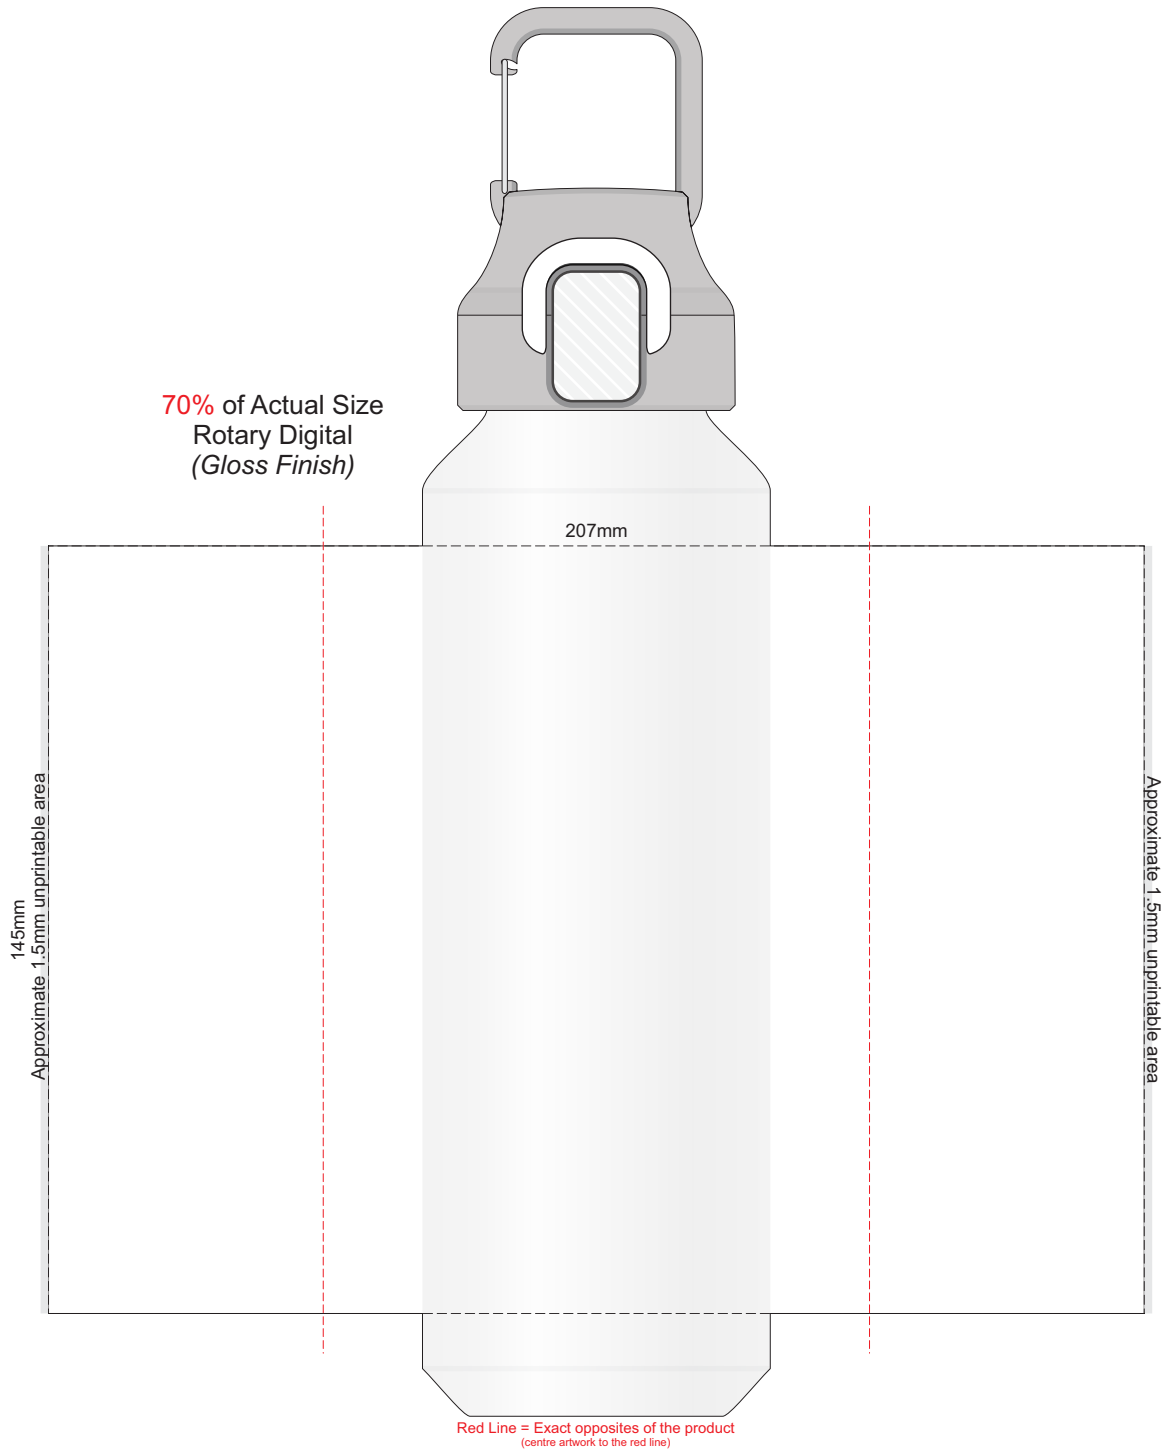

100% of Actual Size
Pad Print

Branding area can be moved anywhere within the red line.

75% of Actual Size
Screen Print
(One Colour Only)

176mm

Approximate 15mm unprintable area
145mm

Approximate 15mm unprintable area

Red Line = Exact opposites of the product
(centre artwork to the red line)

Stone
Dusty Teal
Navy
Charcoal

75% of Actual Size
Screen Print
(One Colour Only)

176mm

Approximate 15mm unprintable area
145mm

Approximate 15mm unprintable area

Red Line = Exact opposites of the product
(centre artwork to the red line)

70% of Actual Size
Rotary Digital
(Gloss Finish)

Red Line = Exact opposites of the product
(centre artwork to the red line)

Stone
Dusty Teal
Navy
Charcoal

70% of Actual Size
 Rotary Digital
 (Gloss Finish)

Red Line = Exact opposites of the product
 (centre artwork to the red line)