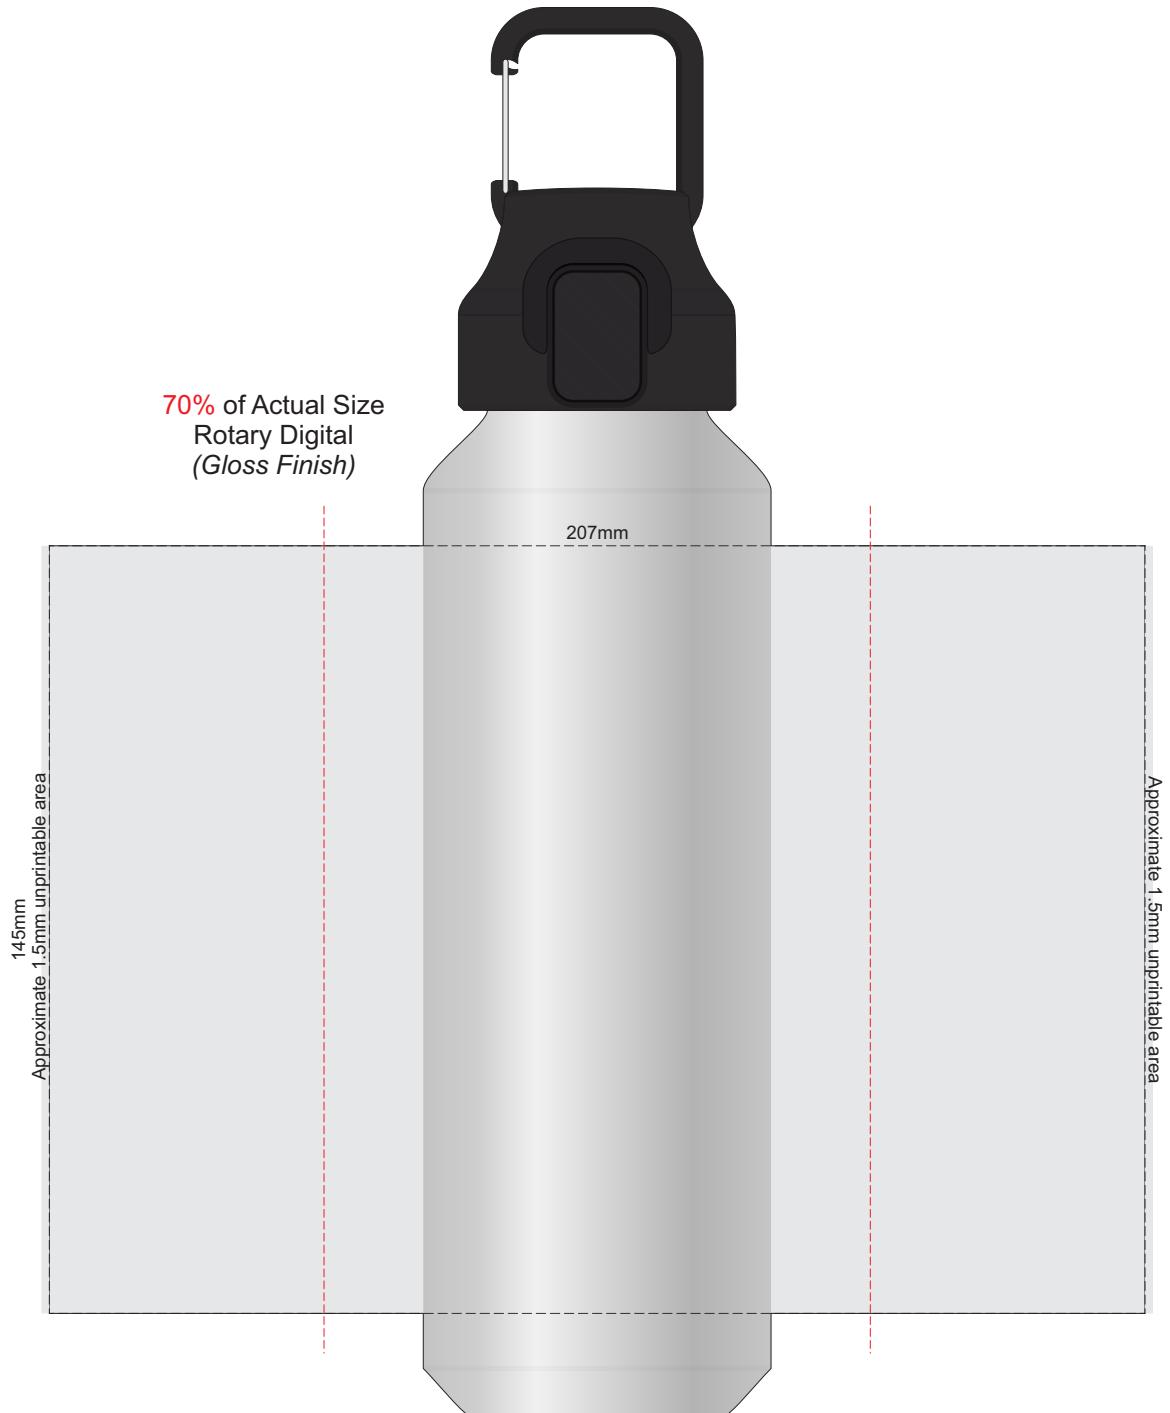

100% of Actual Size
Pad Print

Branding area can be moved anywhere within the red line.

75% of Actual Size
Screen Print
(One Colour Only)

176mm

Approximate 15mm unprintable area
145mm

Approximate 15mm unprintable area

Red Line = Exact opposites of the product
(centre artwork to the red line)

Stone
Dusty Teal
Navy
Charcoal

75% of Actual Size
Screen Print
(One Colour Only)

176mm

Approximate 15mm unprintable area
145mm

Approximate 15mm unprintable area

Red Line = Exact opposites of the product
(centre artwork to the red line)

70% of Actual Size
Rotary Digital
(Gloss Finish)

Red Line = Exact opposites of the product
(centre artwork to the red line)

Stone
Dusty Teal
Navy
Charcoal

70% of Actual Size
 Rotary Digital
 (Gloss Finish)

Red Line = Exact opposites of the product
 (centre artwork to the red line)