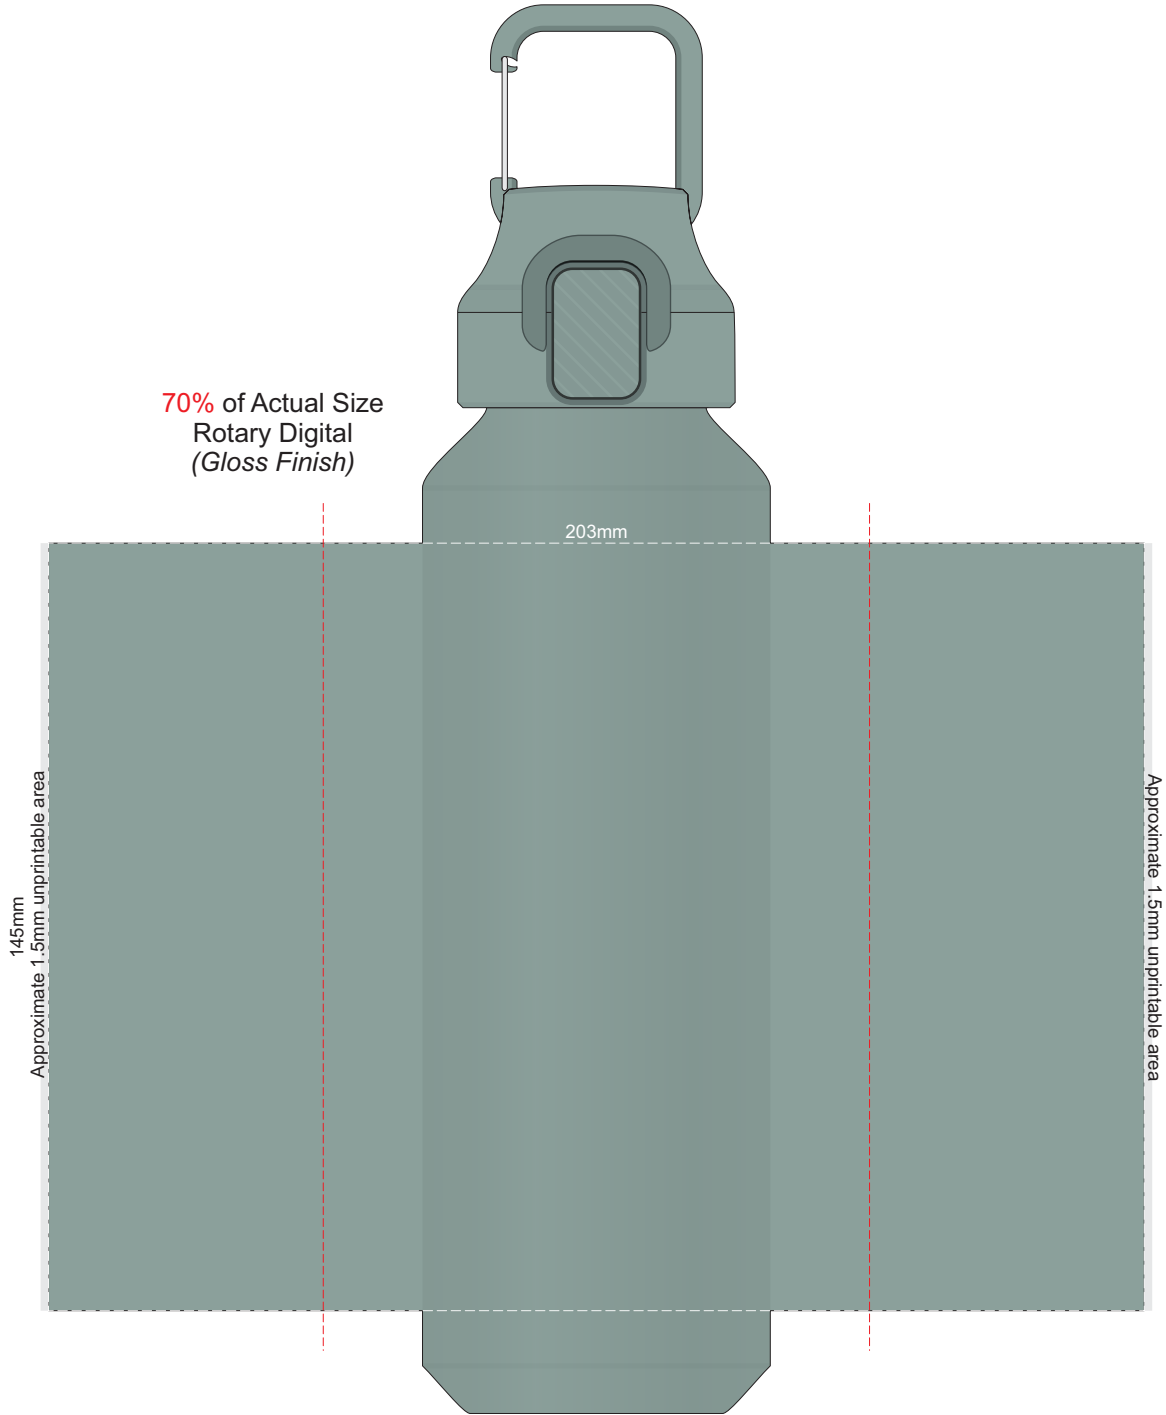

100% of Actual Size
Pad Print

Branding area can be moved anywhere within the red line.

75% of Actual Size
Screen Print
(One Colour Only)

176mm

Approximate 15mm unprintable area
145mm

Approximate 15mm unprintable area

Red Line = Exact opposites of the product
(centre artwork to the red line)

Stone
Dusty Teal
Navy
Charcoal

75% of Actual Size
Screen Print
(One Colour Only)

176mm

Approximate 15mm unprintable area
145mm

Approximate 15mm unprintable area

Red Line = Exact opposites of the product
(centre artwork to the red line)

70% of Actual Size
Rotary Digital
(Gloss Finish)

Red Line = Exact opposites of the product
(centre artwork to the red line)

Stone
Dusty Teal
Navy
Charcoal

70% of Actual Size
 Rotary Digital
 (Gloss Finish)

Red Line = Exact opposites of the product
 (centre artwork to the red line)