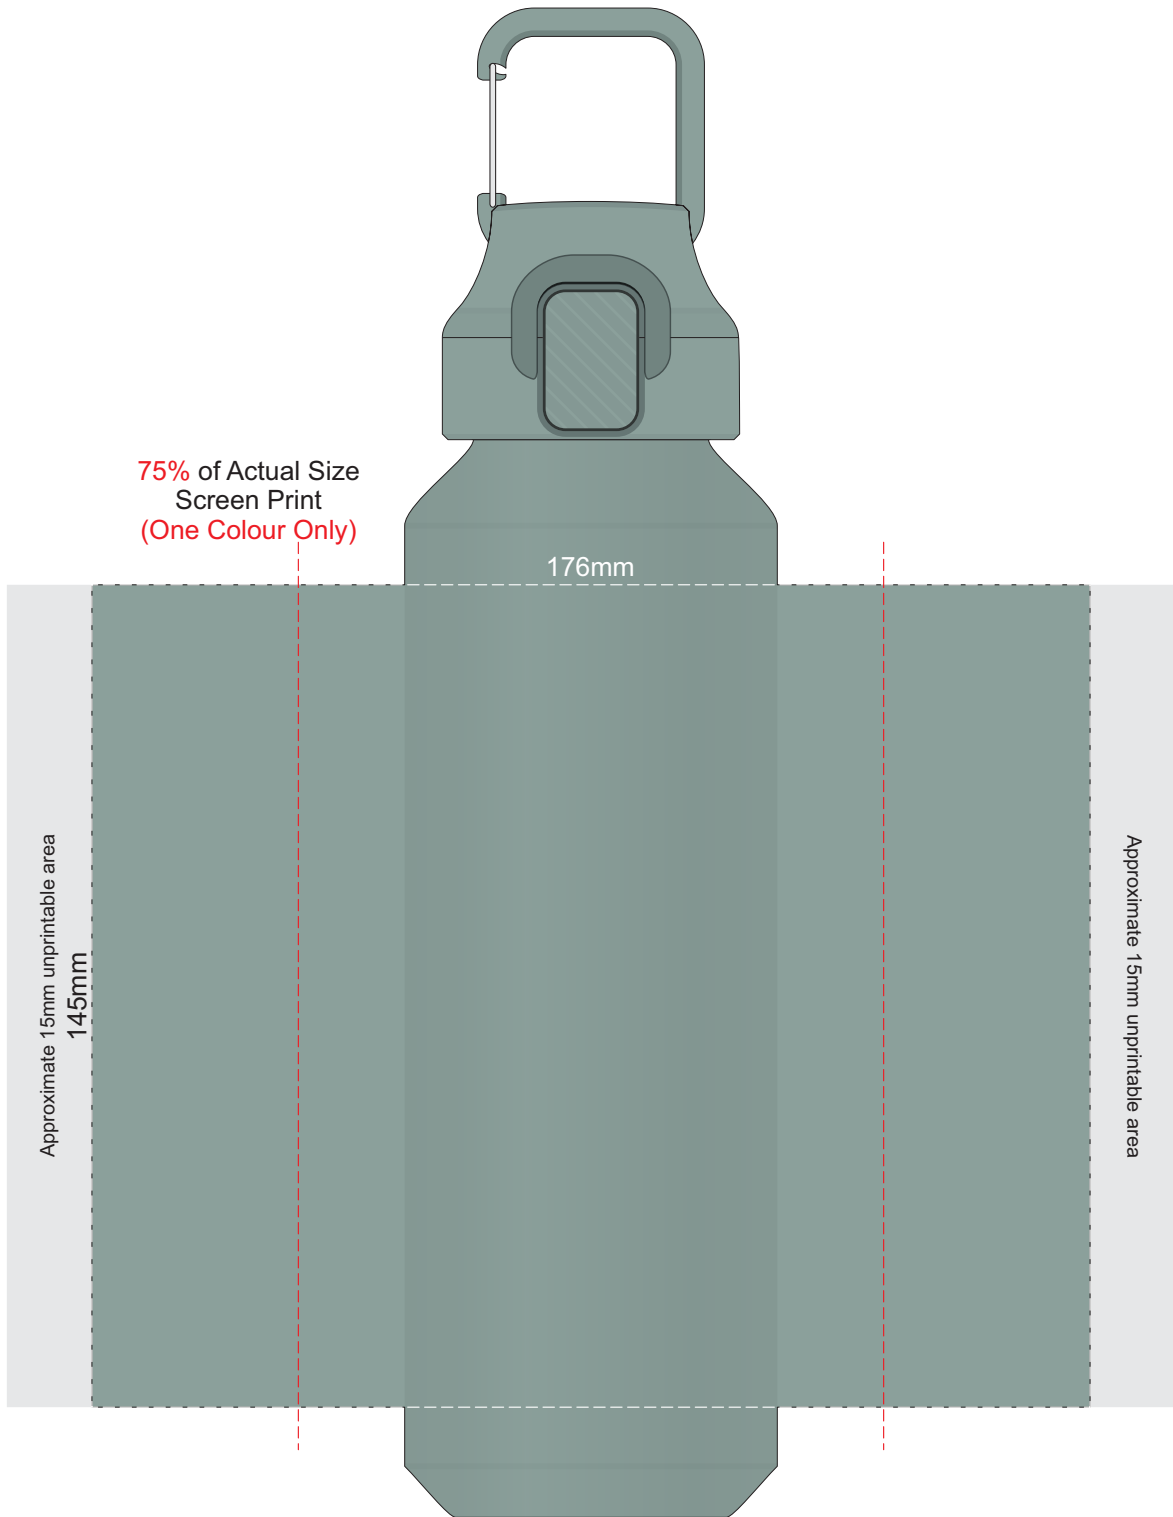

100% of Actual Size
Pad Print

Branding area can be moved anywhere within the red line.

100% of Actual Size
Pad Print

Branding area can be moved anywhere within the red line.

Stone
Dusty Teal
Navy
Charcoal

100% of Actual Size
Pad Print

Branding area can be moved anywhere within the red line.

75% of Actual Size
Screen Print
(One Colour Only)

176mm

Approximate 15mm unprintable area
145mm

Approximate 15mm unprintable area

Red Line = Exact opposites of the product
(centre artwork to the red line)

Stone
Dusty Teal
Navy
Charcoal

75% of Actual Size
Screen Print
(One Colour Only)

176mm

Approximate 15mm unprintable area
145mm

Approximate 15mm unprintable area

Red Line = Exact opposites of the product
(centre artwork to the red line)

70% of Actual Size
Rotary Digital
(Gloss Finish)

Red Line = Exact opposites of the product
(centre artwork to the red line)

Stone
Dusty Teal
Navy
Charcoal