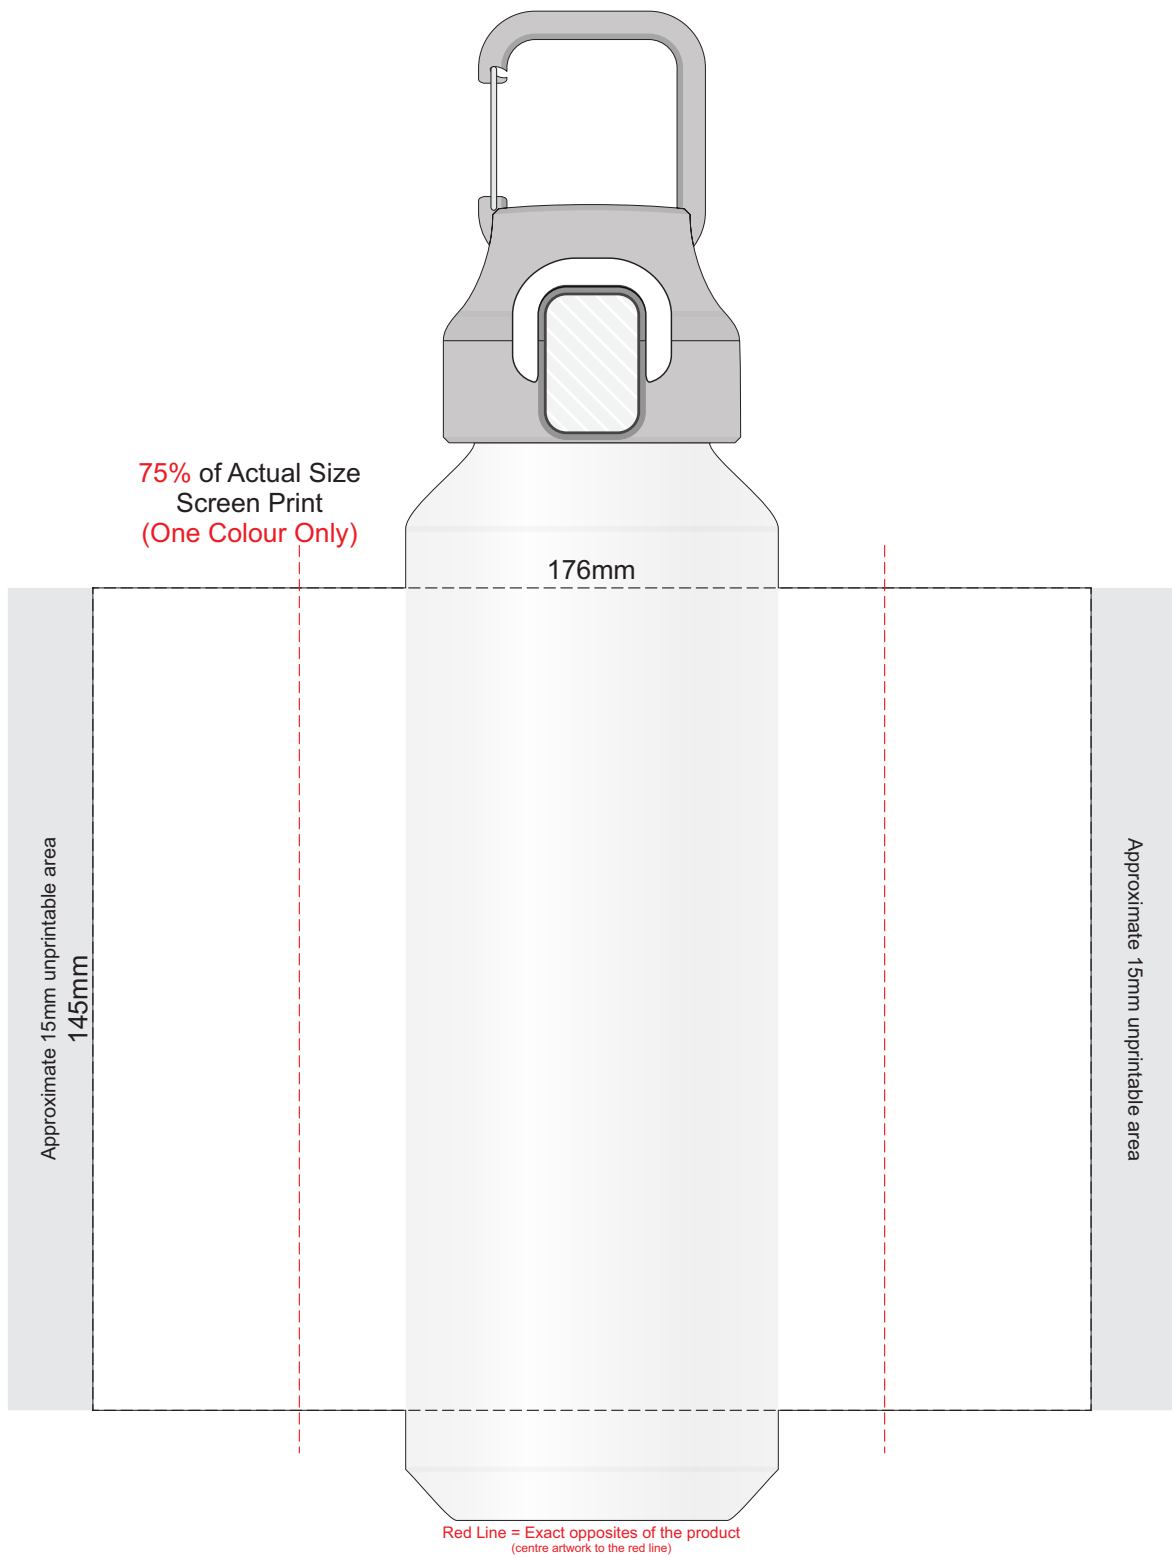

100% of Actual Size
Pad Print

Branding area can be moved anywhere within the red line.

100% of Actual Size
Pad Print

Branding area can be moved anywhere within the red line.

Stone
Dusty Teal
Navy
Charcoal

100% of Actual Size
Pad Print

Branding area can be moved anywhere within the red line.

75% of Actual Size
Screen Print
(One Colour Only)

176mm

Approximate 15mm unprintable area
145mm

Approximate 15mm unprintable area

Red Line = Exact opposites of the product
(centre artwork to the red line)

Stone
Dusty Teal
Navy
Charcoal

75% of Actual Size
Screen Print
(One Colour Only)

176mm

Approximate 15mm unprintable area
145mm

Approximate 15mm unprintable area

Red Line = Exact opposites of the product
(centre artwork to the red line)

70% of Actual Size
Rotary Digital
(Gloss Finish)

Red Line = Exact opposites of the product
(centre artwork to the red line)

Stone
Dusty Teal
Navy
Charcoal