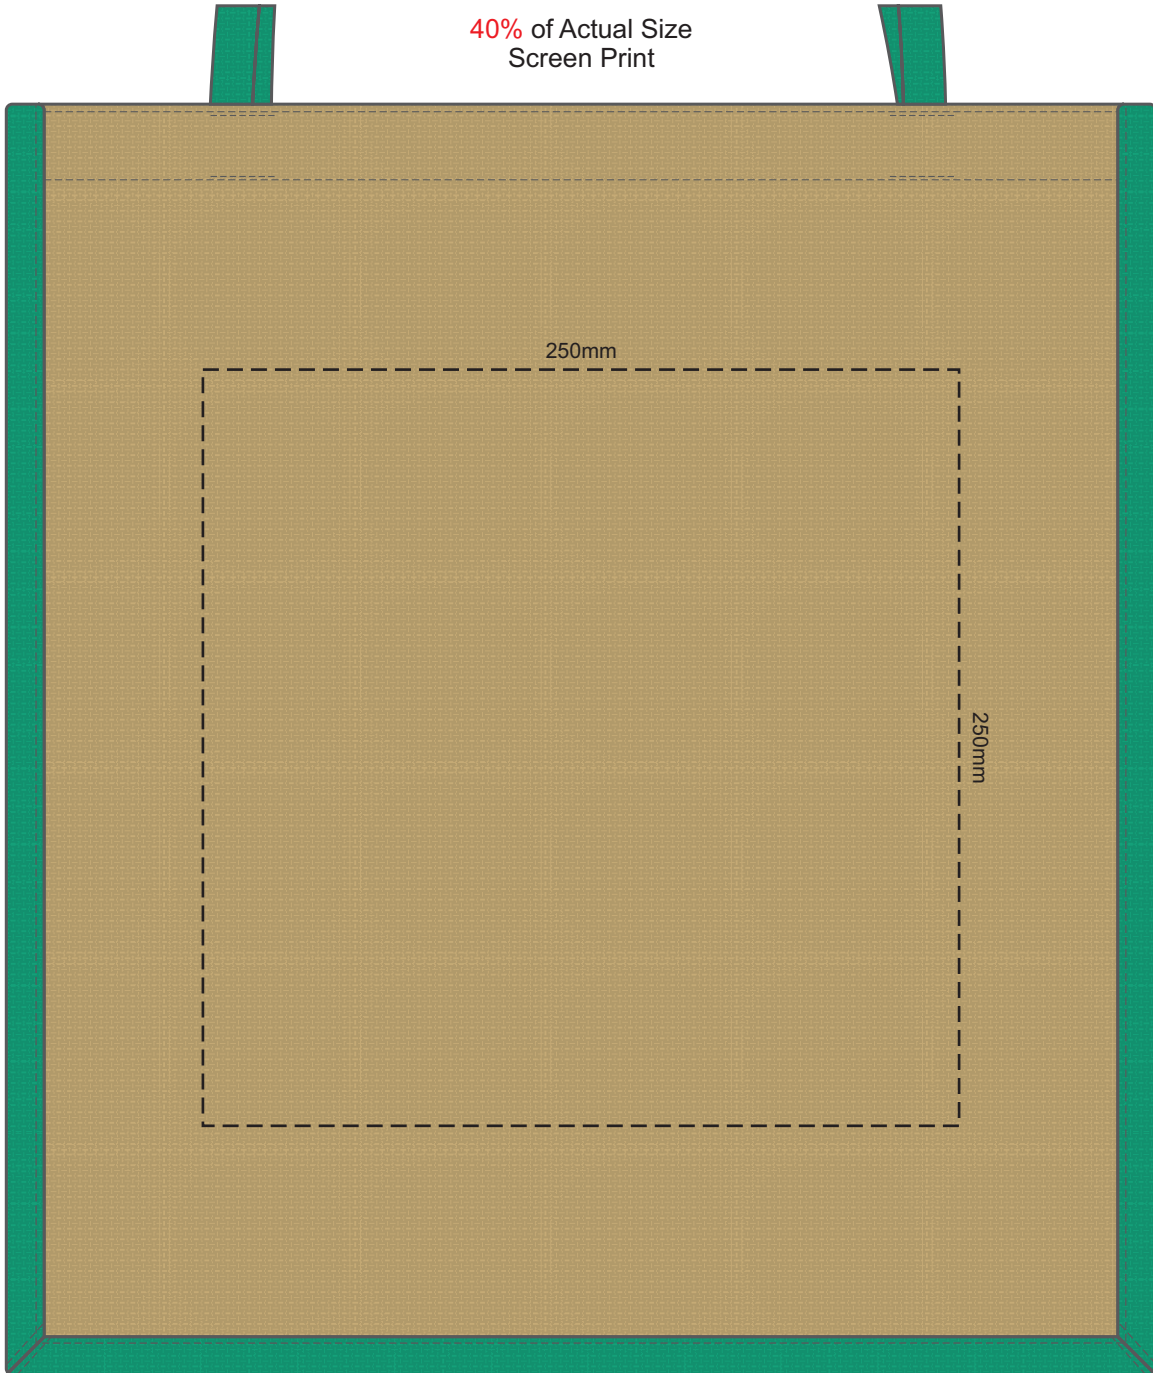

40% of Actual Size
Screen Print

Please be aware the artwork will be significantly affected by the texture of the bag.
Fine detailing, small text will be lost in the texture of the bag and may not be legible.

40% of Actual Size
Colourflex Transfer
Faux Embroidery
DigiFlex Transfer

Please note the orientation of these print areas may be rotated to best suit your needs.