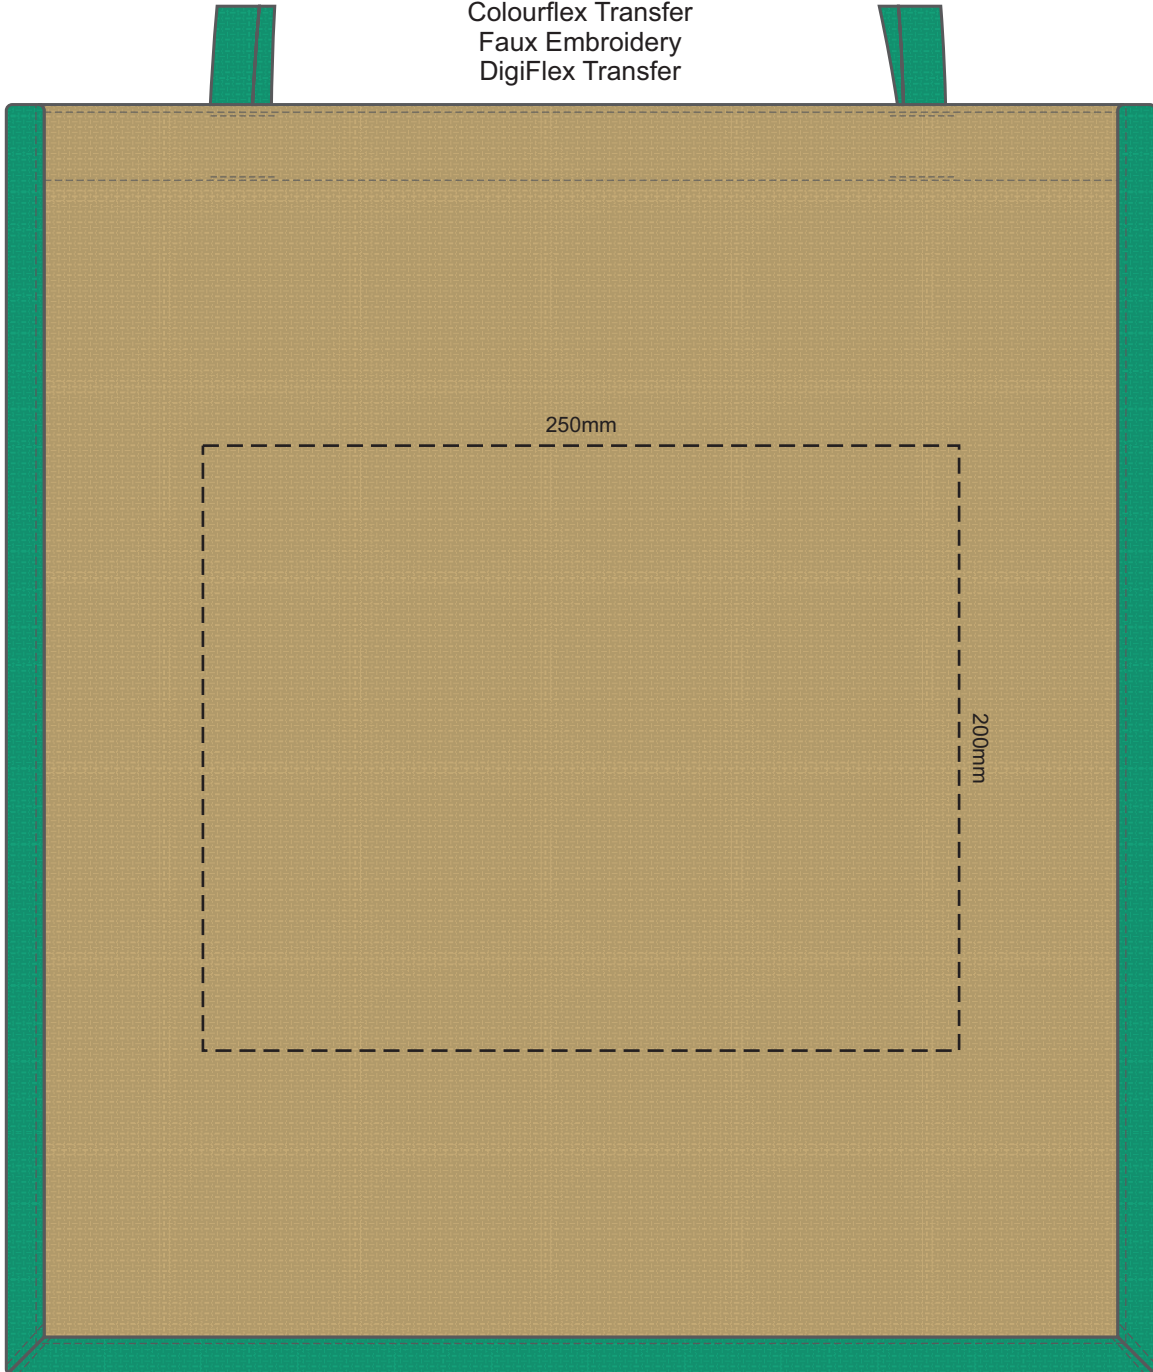

40% of Actual Size
Screen Print

Please be aware the artwork will be significantly affected by the texture of the bag.
Fine detailing, small text will be lost in the texture of the bag and may not be legible.

40% of Actual Size
Colourflex Transfer
Faux Embroidery
DigiFlex Transfer

Please note the orientation of these print areas may be rotated to best suit your needs.