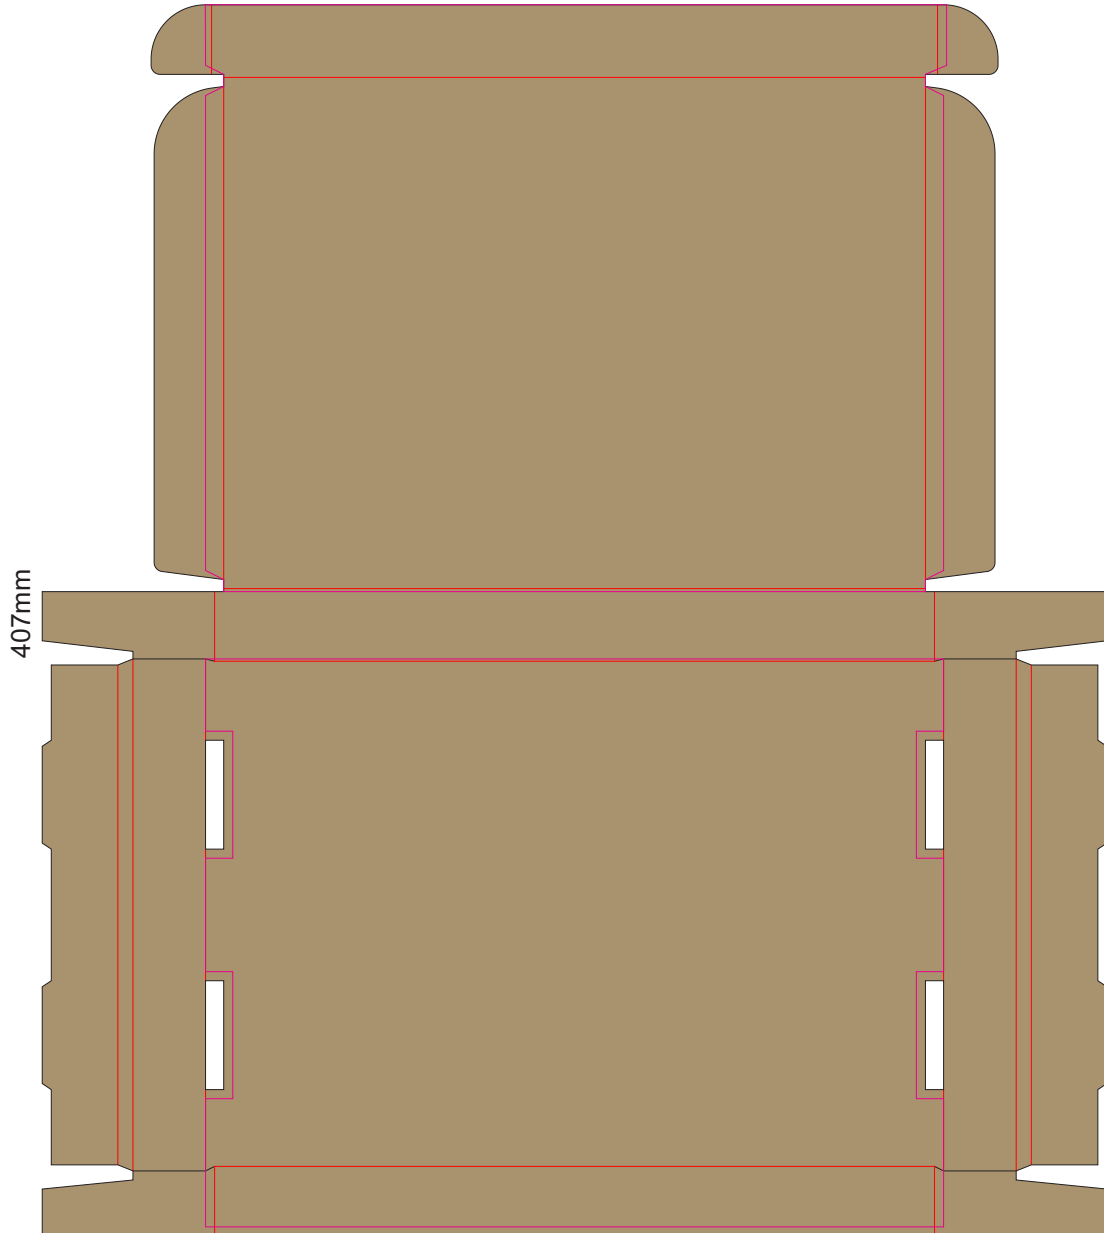

40% of Actual Size  
 Digital Packaging Print  
 352mm

Artwork will be printed onto a natural corrugated substrate via CYMK printing (no white), some colour variation and corrugation lines should be considered acceptable. Block colour artwork exceeding 50% coverage per panel cannot be achieved.

**SIDE 1 - OUTSIDE**

Black Lines - Cut Marks or Edges

Red Line - Fold Marks

Pink Line = Bleed off to here

There will be no bleed on the leading edge

40% of Actual Size  
 Digital Packaging Print  
 352mm

Artwork will be printed onto a natural corrugated substrate via CMYK printing (no white), some colour variation and corrugation lines should be considered acceptable. Block colour artwork exceeding 50% coverage per panel cannot be achieved.

**SIDE 2 - INSIDE**

Black Lines - Cut Marks or Edges

Red Line - Fold Marks

Pink Line = Bleed off to here

There will be no bleed on the leading edge