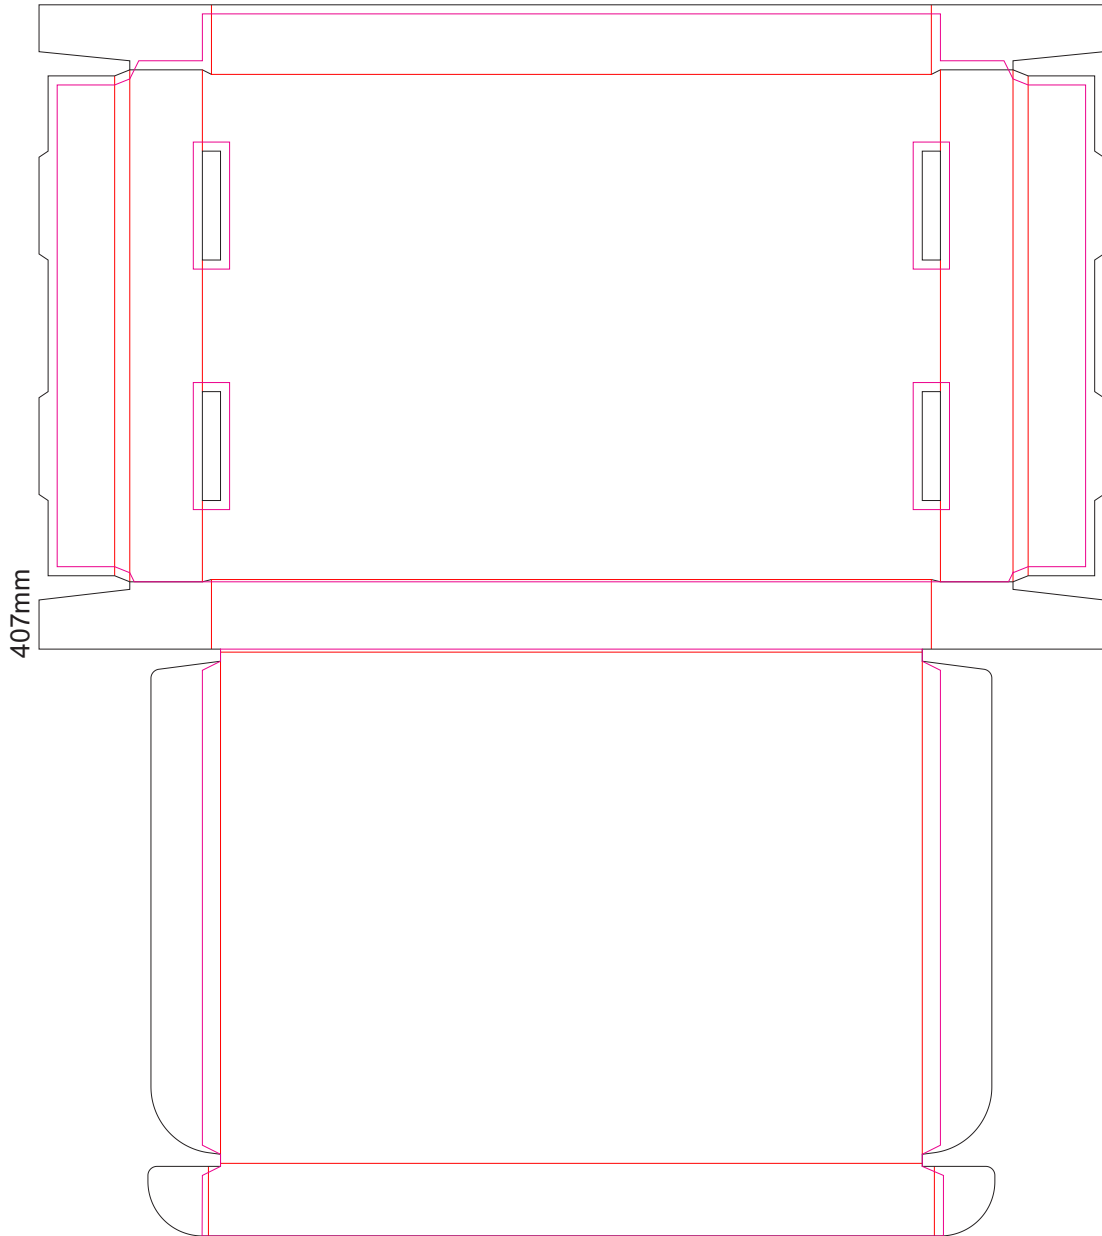

40% of Actual Size  
 Digital Packaging Print  
 352mm

Artwork will be printed onto a natural corrugated substrate via CYMK printing (no white), some colour variation and corrugation lines should be considered acceptable. Block colour artwork exceeding 50% coverage per panel cannot be achieved.

**SIDE 1 - OUTSIDE**

Black Lines - Cut Marks or Edges

Red Line - Fold Marks

Pink Line = Bleed off to here

There will be no bleed on the leading edge

40% of Actual Size  
 Digital Packaging Print  
 352mm

Artwork will be printed onto a natural corrugated substrate via CMYK printing (no white), some colour variation and corrugation lines should be considered acceptable. Block colour artwork exceeding 50% coverage per panel cannot be achieved.

**SIDE 2 - INSIDE**

Black Lines - Cut Marks or Edges

Red Line - Fold Marks

Pink Line = Bleed off to here

There will be no bleed on the leading edge