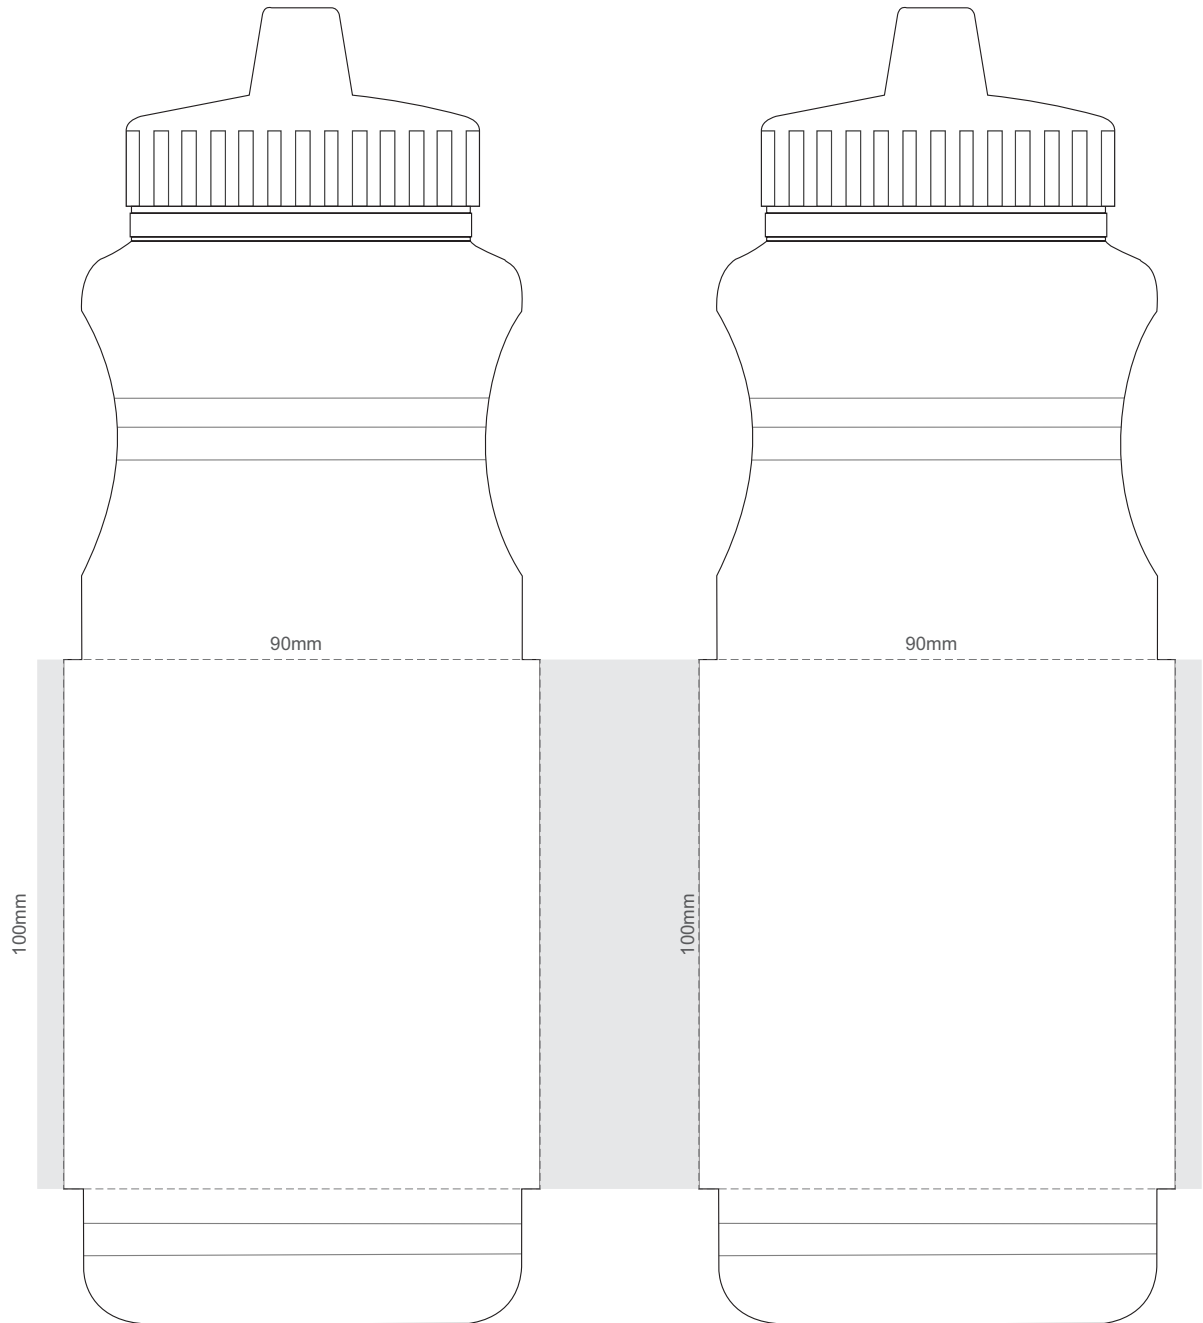

BOTTLE COLOUR

CAP COLOUR

70% of Actual Size  
Screen Print

Due to the manufacturing process white bottles may have some visible lines

70% of Actual Size  
Screen Print

Due to the manufacturing process white bottles may have some visible lines

BOTTLE COLOUR

CAP COLOUR

70% of Actual Size  
Rotary Digital Print

Due to the manufacturing process white bottles may have some visible lines