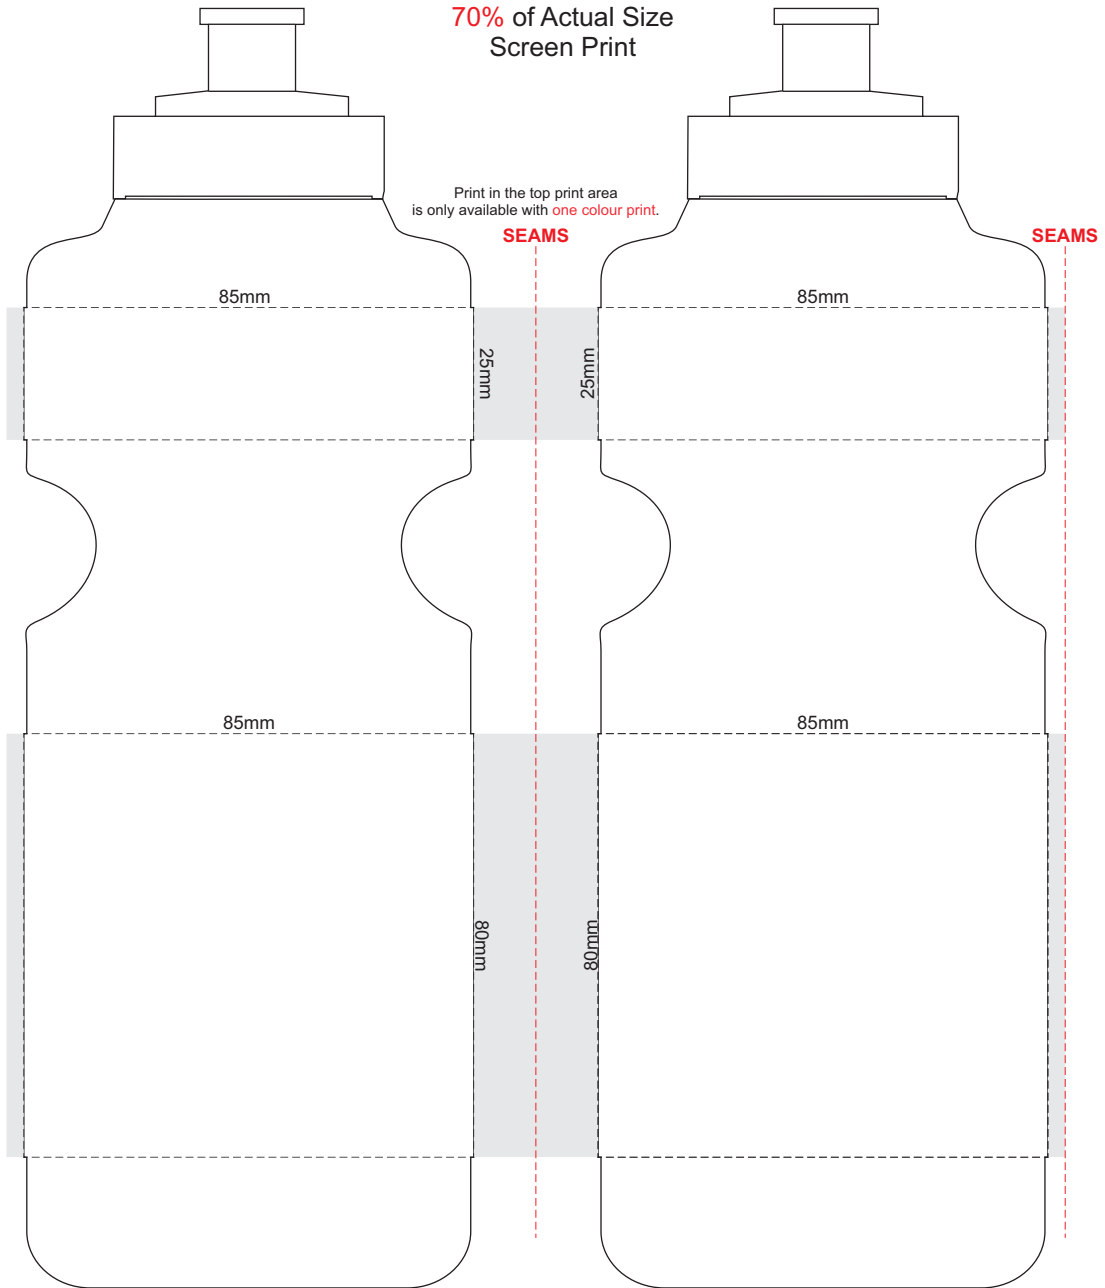

70% of Actual Size
Screen Print

Printing over the bottle seam may cause bleeding.
Bottles without viewing strip will have seam instead.

Printing over the bottle seam may cause bleeding.
Bottles without viewing strip will have seam instead.

70% of Actual Size
Rotary Digital Print

220mm

100mm

Approximately 25-35mm Unprintable Area