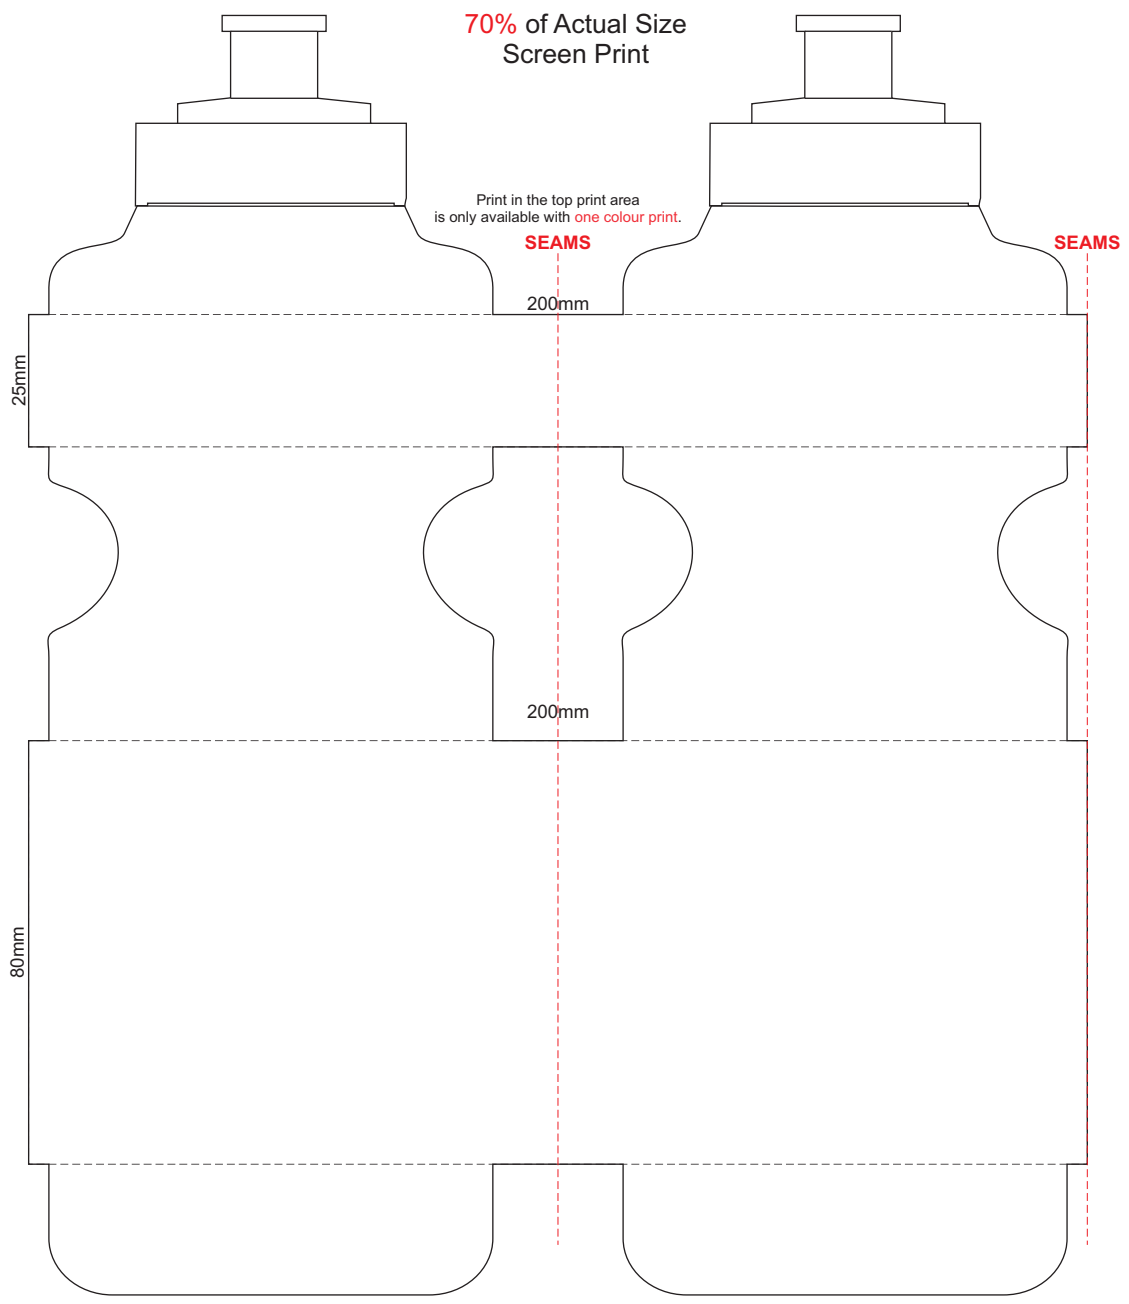

70% of Actual Size
Screen Print

Printing over the bottle seam may cause bleeding.
Bottles without viewing strip will have seam instead.

Printing over the bottle seam may cause bleeding.
Bottles without viewing strip will have seam instead.

70% of Actual Size
Rotary Digital Print

220mm

100mm

Approximately 25-35mm Unprintable Area