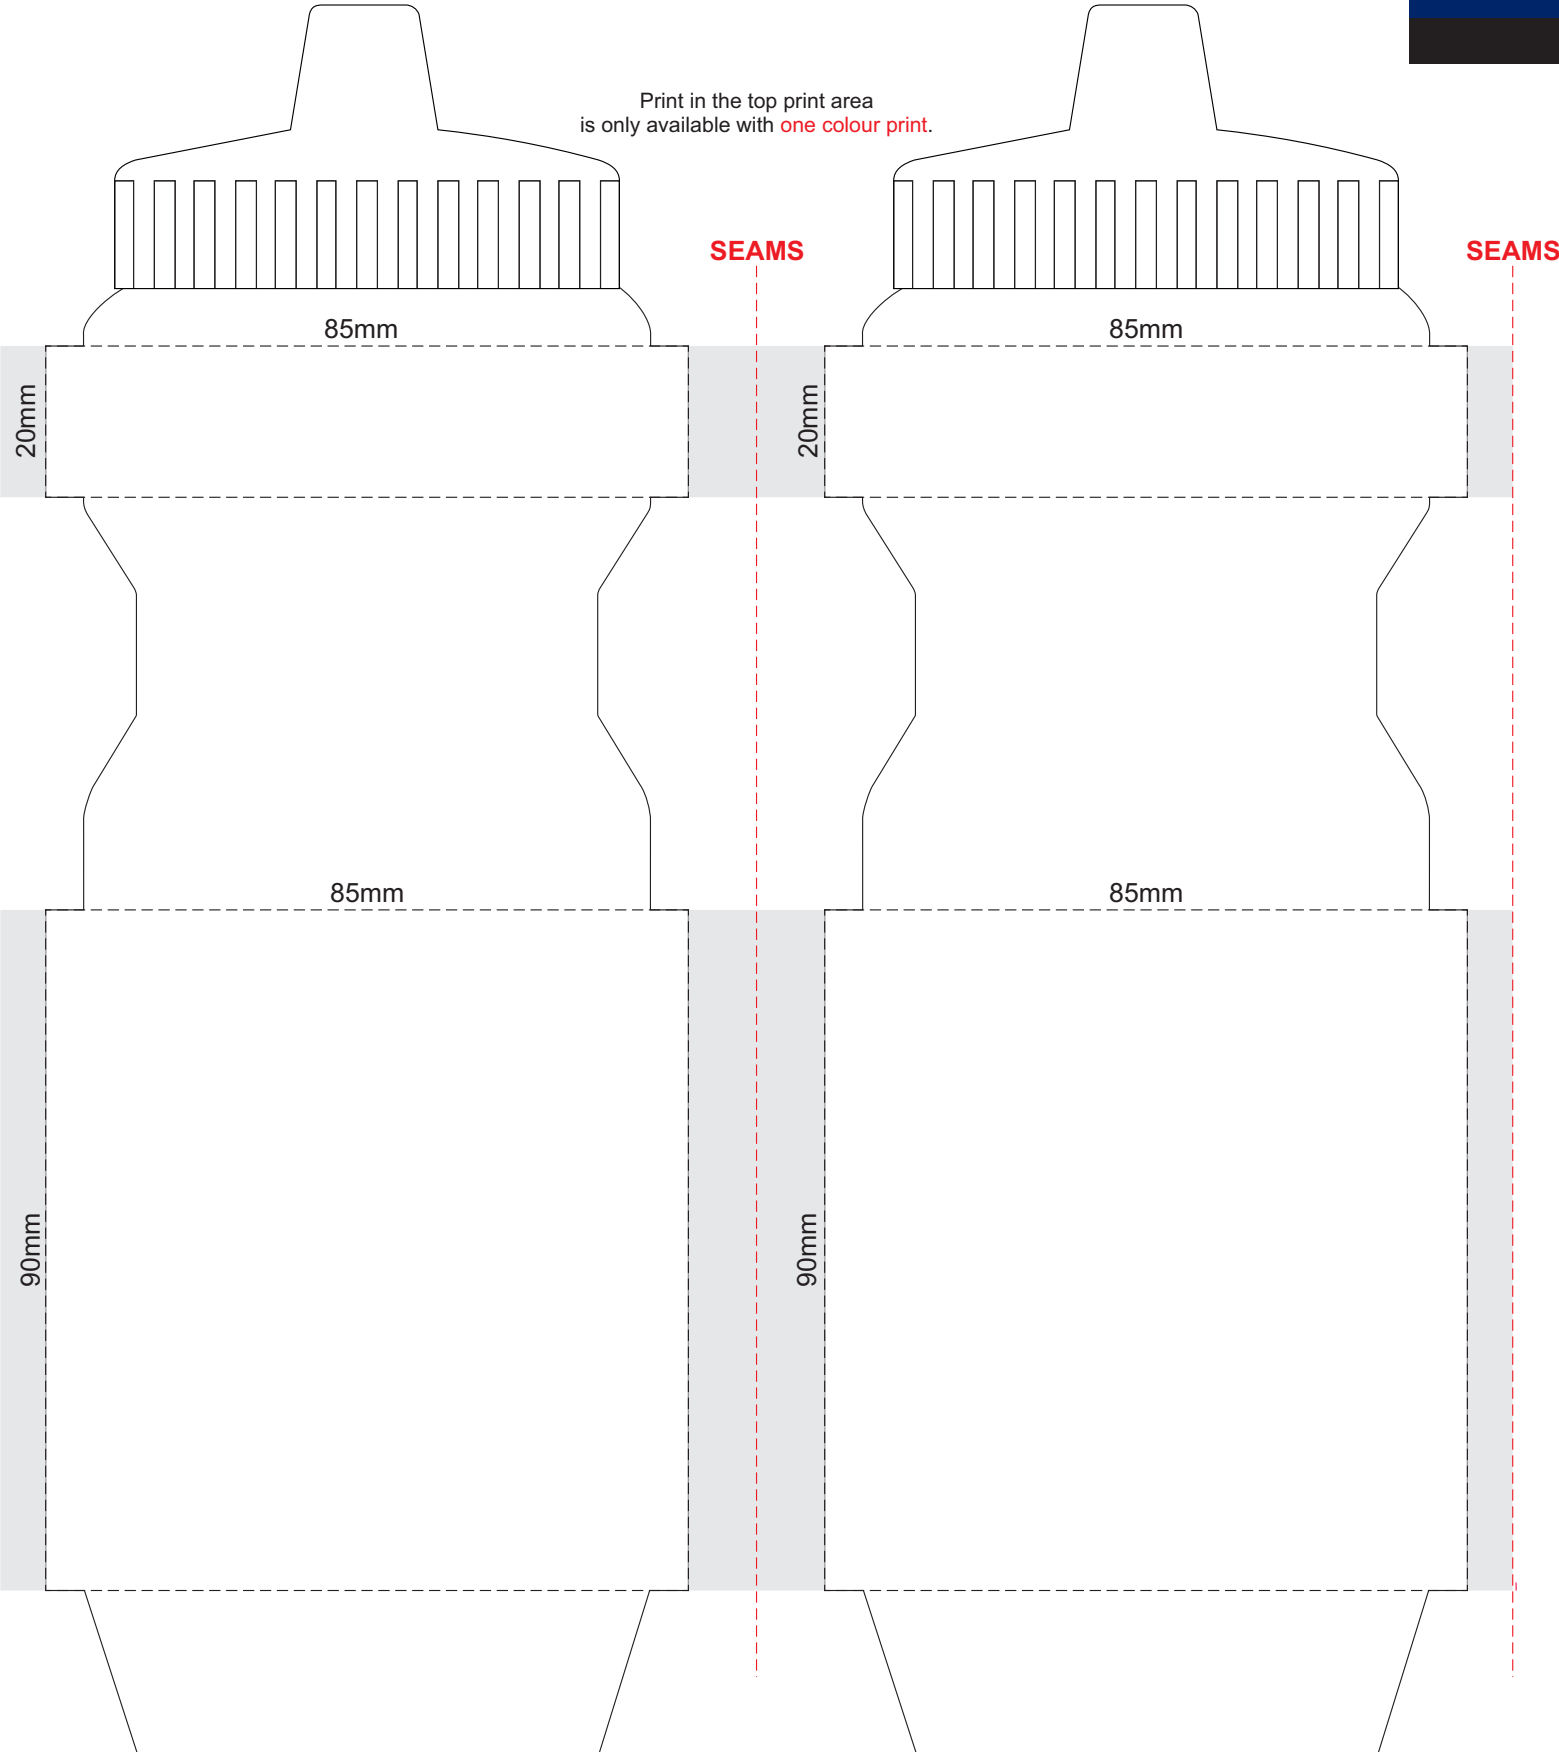

CAP COLOUR

BOTTLE COLOUR

100% of Actual Size
Screen Print

Print in the top print area
is only available with **one colour print**.

SEAMS

SEAMS

Printing over the bottle seam may cause bleeding

CAP COLOUR

BOTTLE COLOUR

100% of Actual Size
Screen Print

Print in the top print area
is only available with **one colour print**.

SEAMS

SEAMS

200mm

200mm

20mm

90mm

Printing over the bottle seam may cause bleeding

CAP COLOUR

BOTTLE COLOUR

100% of Actual Size
Rotary Digital Print