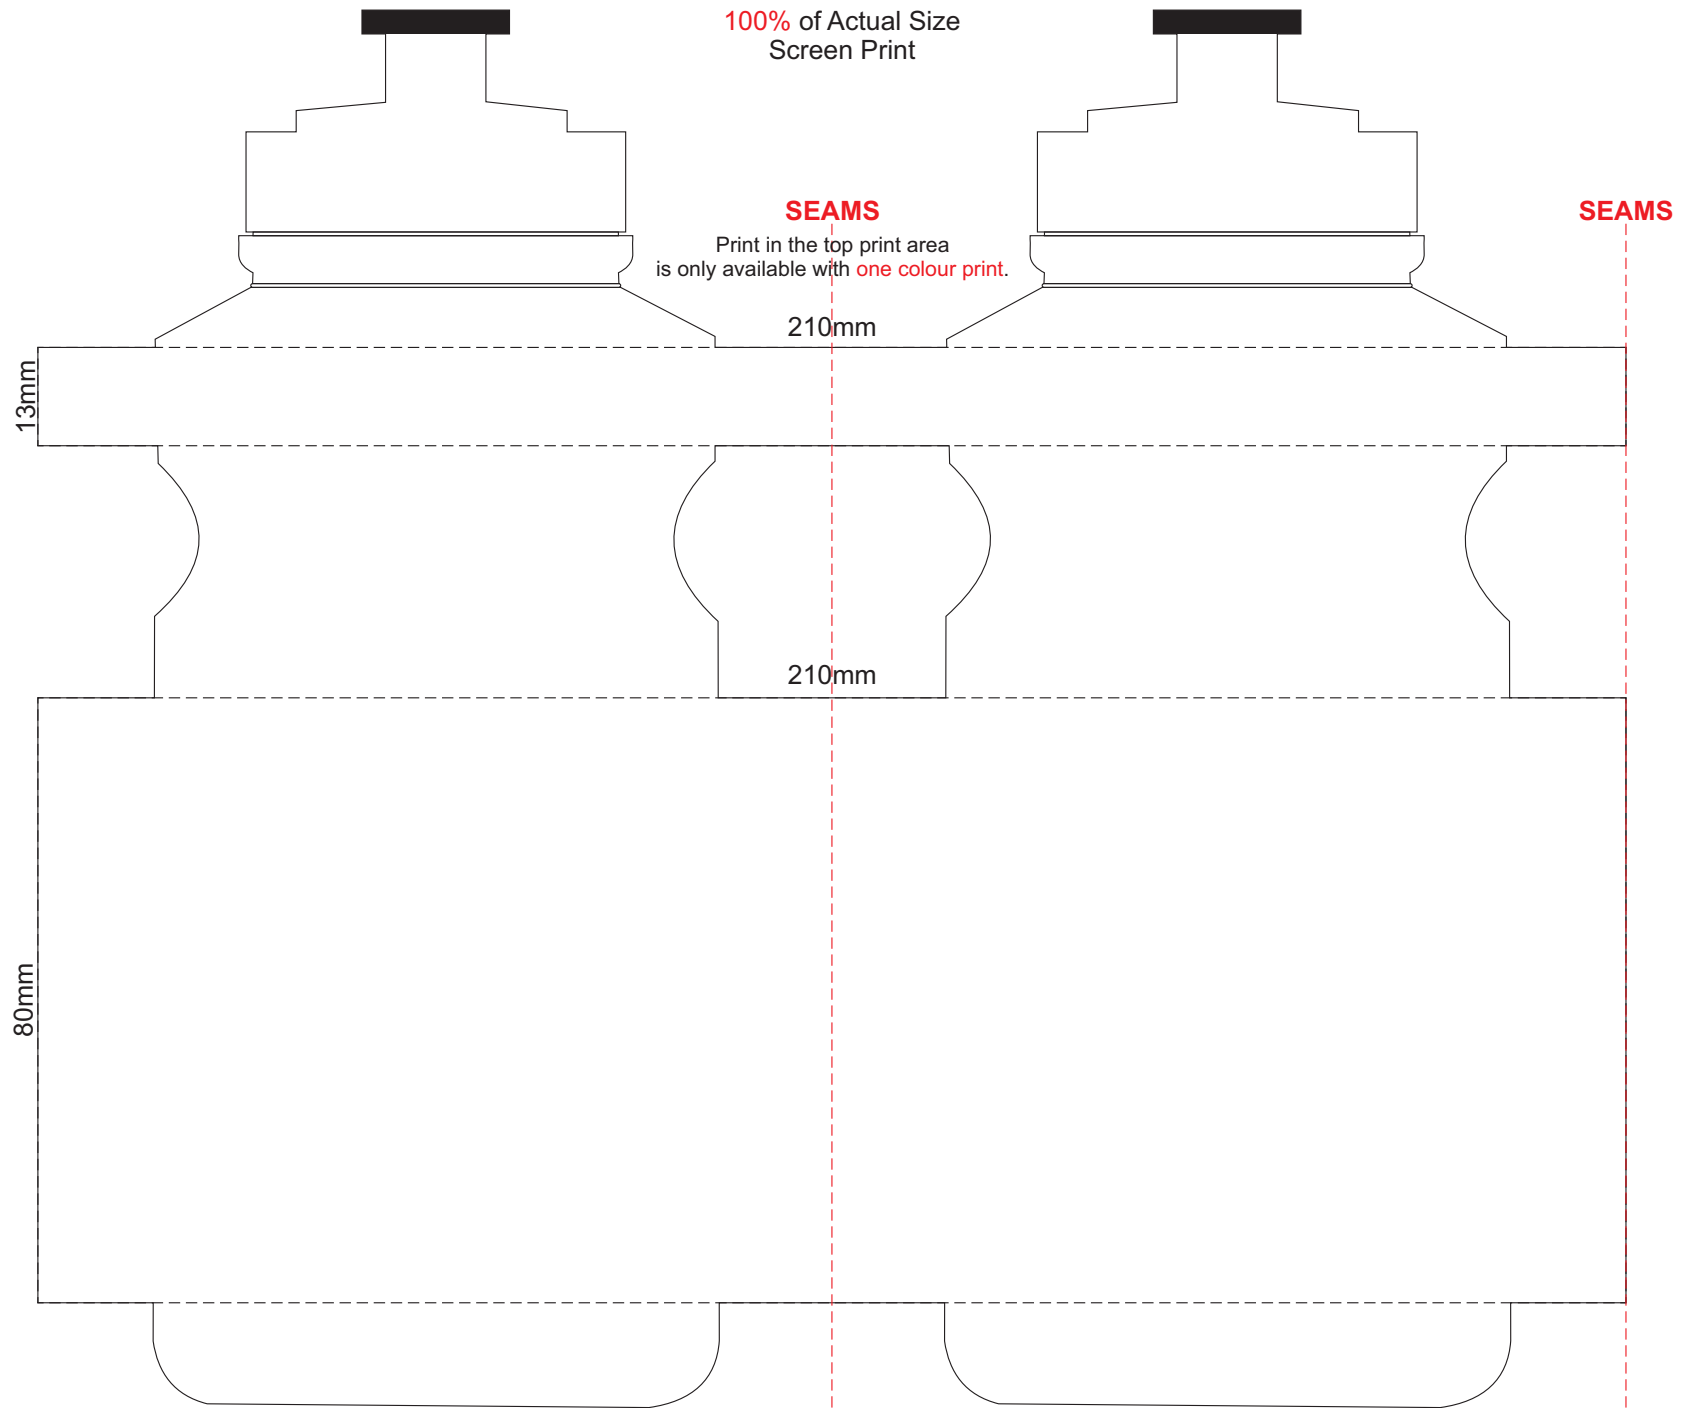

Printing over the bottle seam may cause bleeding

BOTTLE COLOUR

CAP COLOUR

	X

Printing over the bottle seam may cause bleeding

BOTTLE COLOUR	CAP COLOUR
Light Grey	White with X
White	White
Yellow	Yellow
Orange	Orange
Red	Red
Green	Green
Cyan	Cyan
Blue	Blue
Dark Blue	Dark Blue
Black	Black

100% of Actual Size
Rotary Digital Print