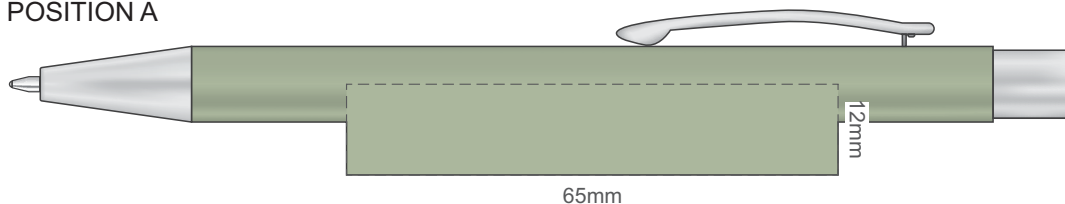

Ecru
Graphite
Pale Yellow
Mustard
Rust
Peach
Pink
Burgundy
Sage
Olive
Forest Green
Pale Blue
Slate Blue
Petrol Blue
Navy
Mauve
Black

100% of Actual Size  
Screen Print

POSITION A

100% of Actual Size  
Pad Print

POSITION D

POSITION E

100% of Actual Size  
Laser Engraving

POSITION D

POSITION E

Engraves to an Oxidised White Finish