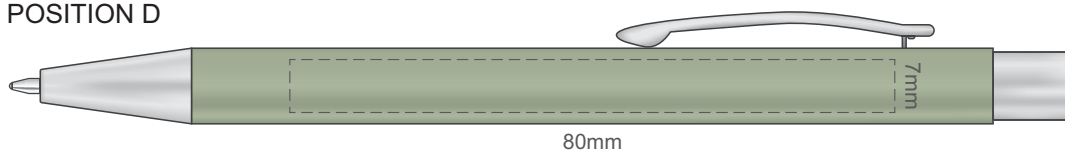

Ecru
Graphite
Pale Yellow
Mustard
Rust
Peach
Pink
Burgundy
Sage
Olive
Forest Green
Pale Blue
Slate Blue
Petrol Blue
Navy
Mauve
Black

100% of Actual Size  
Screen Print

POSITION A

100% of Actual Size  
Pad Print

POSITION D

POSITION E

100% of Actual Size  
Laser Engraving

POSITION D

POSITION E

Engraves to an Oxidised White Finish