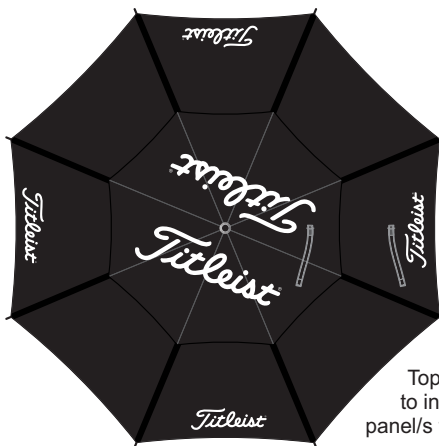

20% of Actual Size  
Screen Print (one colour)  
Colourflex Transfer  
DigiFlex Transfer

PLEASE NOTE MARKINGS ON UMBRELLA  
NOT ACTUAL SIZE

Top view at 5%  
to indicate which  
panel/s to be decorated.

All panels are printable except for the panel with tie.