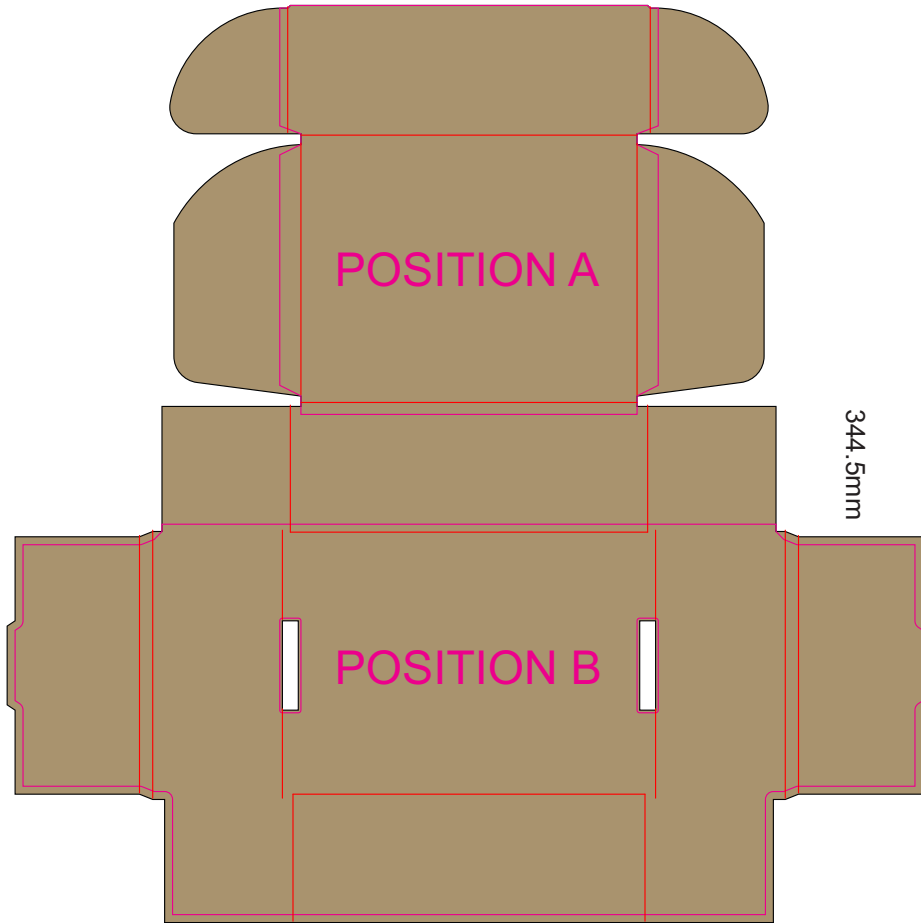

35% of Actual Size
Digital Packaging Print

337mm

Artwork will be printed onto a natural corrugated substrate via CYMK printing (no white), some colour variation and corrugation lines should be considered acceptable. Block colour artwork exceeding 50% coverage per panel cannot be achieved.

SIDE 1 - OUTSIDE

Black Lines - Cut Marks or Edges

Red Line - Fold Marks

Pink Line = Bleed off to here

There will be no bleed on the leading edge

35% of Actual Size
Digital Packaging Print

143mm

Artwork will be printed onto a natural corrugated substrate via CYMK printing (no white), some colour variation and corrugation lines should be considered acceptable. Block colour artwork exceeding 50% coverage per panel cannot be achieved.

SIDE 2 - INSIDE

Black Lines - Cut Marks or Edges

Red Line - Fold Marks

Pink Line = Bleed off to here

There will be no bleed on the leading edge