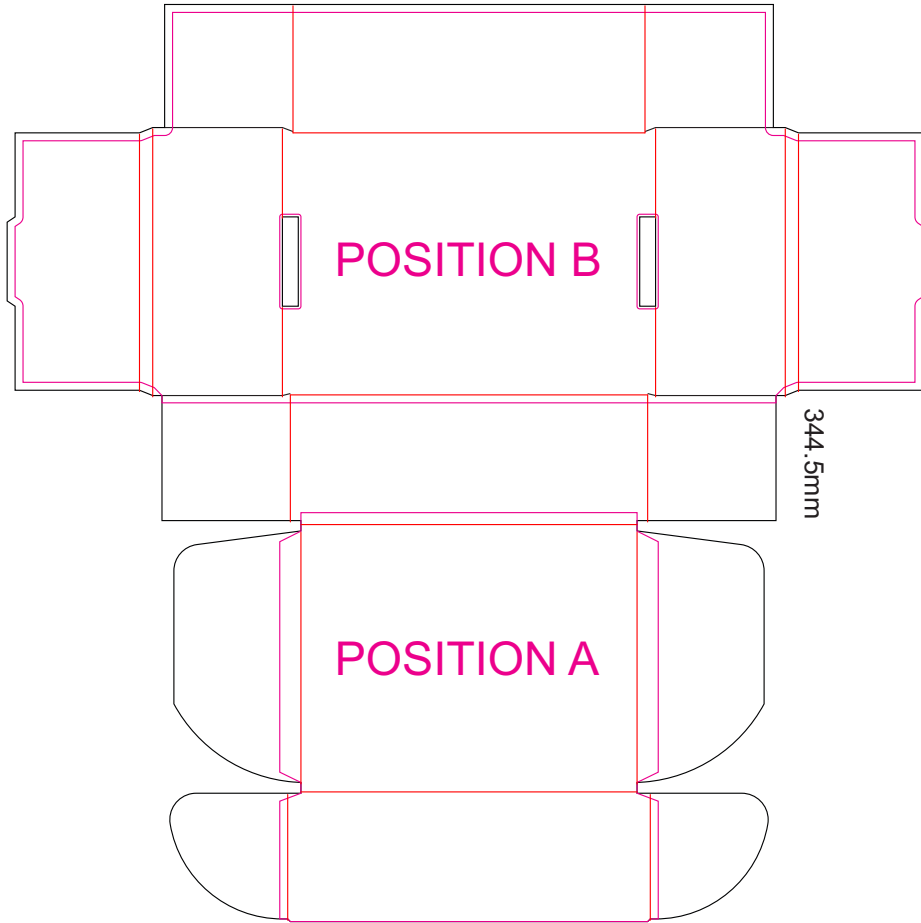

35% of Actual Size
Digital Packaging Print

337mm

Artwork will be printed onto a natural corrugated substrate via CYMK printing (no white), some colour variation and corrugation lines should be considered acceptable. Block colour artwork exceeding 50% coverage per panel cannot be achieved.

SIDE 1 - OUTSIDE

Black Lines - Cut Marks or Edges

Red Line - Fold Marks

Pink Line = Bleed off to here

There will be no bleed on the leading edge

35% of Actual Size
Digital Packaging Print

143mm

Artwork will be printed onto a natural corrugated substrate via CYMK printing (no white), some colour variation and corrugation lines should be considered acceptable. Block colour artwork exceeding 50% coverage per panel cannot be achieved.

SIDE 2 - INSIDE

Black Lines - Cut Marks or Edges

Red Line - Fold Marks

Pink Line = Bleed off to here

There will be no bleed on the leading edge