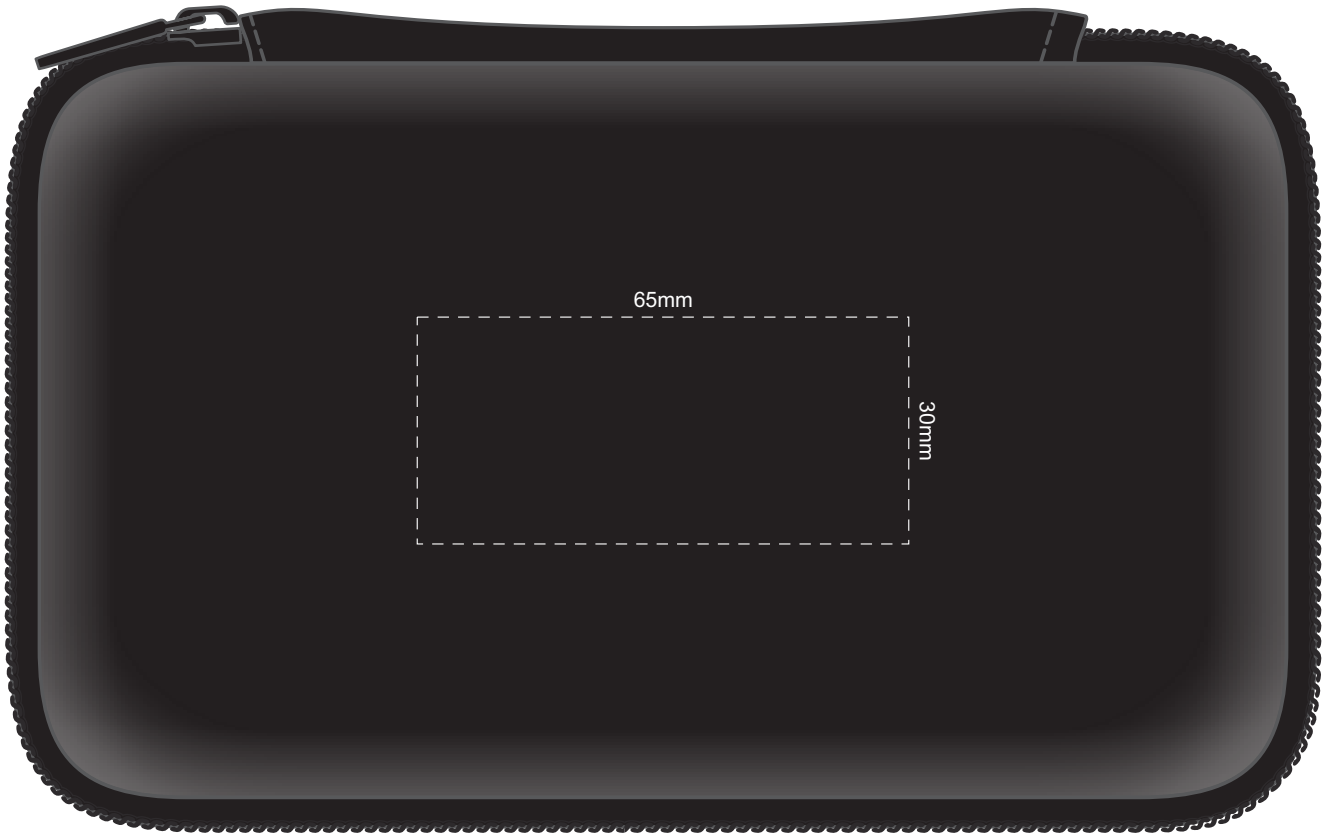

100% of Actual Size
Laser Engraving
Direct Digital

FRONT

PRINT AREA

BACK

PRINT AREA

Bolt Power Bank

Capacity: 20000mAh / 74Wh
Type-C input: 5V/3A, 9V/2A, 12V/1.5A Max
Micro-B input: 5V/2A, 9V/2A, 12V/1.5A Max
Type-C Output: 5V/3A, 9V/2.22A, 12V/1.5A Max
USB-A Outputs: 4.5V/5A, 5V/3A, 9V/2A, 12V/1.5 Max.

 Laser engraves to an oxidised white

100% of Actual Size
Pad Print

100% of Actual Size
Prism Digital Print