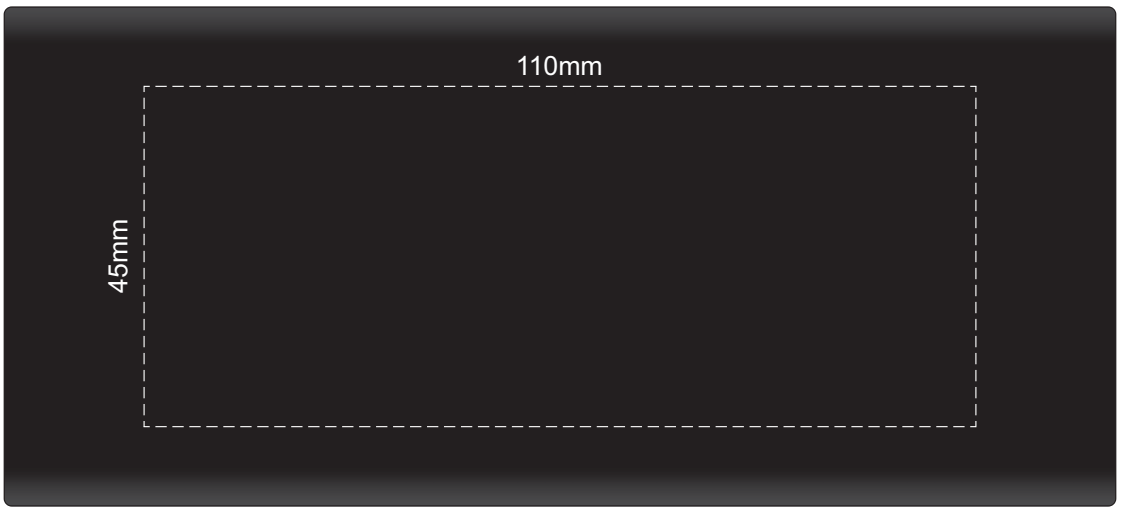

100% of Actual Size
Laser Engraving
Direct Digital

FRONT

PRINT AREA

BACK

PRINT AREA

Bolt Power Bank

Capacity: 20000mAh / 74Wh
Type-C input: 5V/3A, 9V/2A, 12V/1.5A Max
Micro-B input: 5V/2A, 9V/2A, 12V/1.5A Max
Type-C Output: 5V/3A, 9V/2.22A, 12V/1.5A Max
USB-A Outputs: 4.5V/5A, 5V/3A, 9V/2A, 12V/1.5 Max.

 Laser engraves to an oxidised white

100% of Actual Size
Pad Print

100% of Actual Size
Prism Digital Print