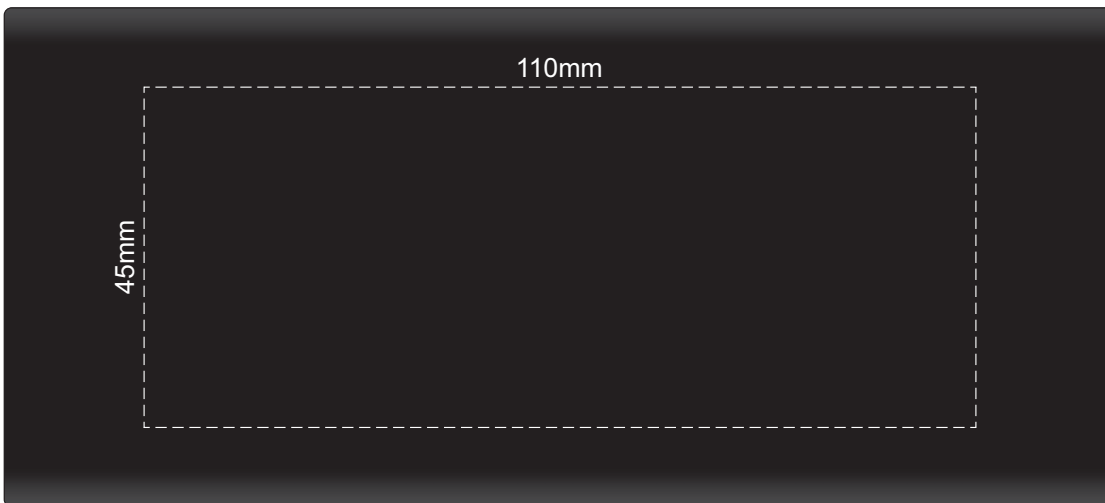

100% of Actual Size
Laser Engraving
Direct Digital

FRONT

PRINT AREA

BACK

PRINT AREA

Bolt Power Bank

Capacity: 20000mAh / 74Wh
Type-C input: 5V/3A, 9V/2A, 12V/1.5A Max
Micro-B input: 5V/2A, 9V/2A, 12V/1.5A Max
Type-C Output: 5V/3A, 9V/2.22A, 12V/1.5A Max
USB-A Outputs: 4.5V/5A, 5V/3A, 9V/2A, 12V/1.5 Max.

 Laser engraves to an oxidised white

100% of Actual Size
Pad Print

100% of Actual Size
Prism Digital Print