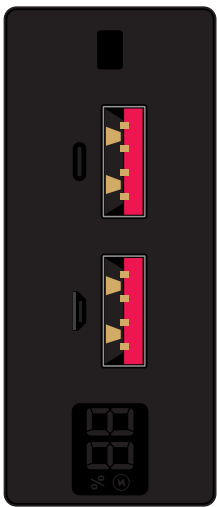

100% of Actual Size
Laser Engraving
Direct Digital

FRONT

PRINT AREA

BACK

PRINT AREA

Bolt Power Bank

Capacity: 20000mAh / 74Wh
Type-C input: 5V/3A, 9V/2A, 12V/1.5A Max
Micro-B input: 5V/2A, 9V/2A, 12V/1.5A Max
Type-C Output: 5V/3A, 9V/2.22A, 12V/1.5A Max
USB-A Outputs: 4.5V/5A, 5V/3A, 9V/2A, 12V/1.5 Max.

 Laser engraves to an oxidised white

100% of Actual Size
Pad Print

100% of Actual Size
Prism Digital Print