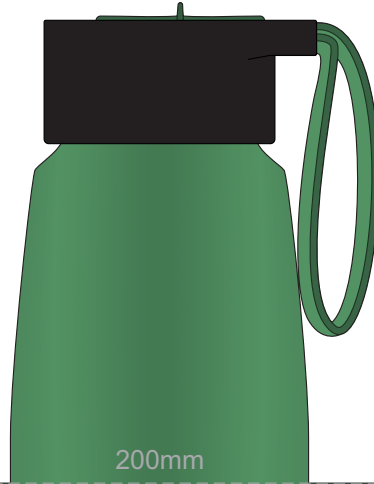

100% of Actual Size
Pad Print

Charcoal

Orange

Red

Kelly Green

60% of Actual Size
Screen Print

Red Line = Exact opposites of the product
(centre artwork to the red line)

Charcoal

Orange

Red

Kelly Green

60% of Actual Size
Digital Rotary

200mm

Approximate 3mm Unprintable Area
150mm

Approximate 3mm Unprintable Area

Red Line = Exact opposites of the product
(centre artwork to the red line)