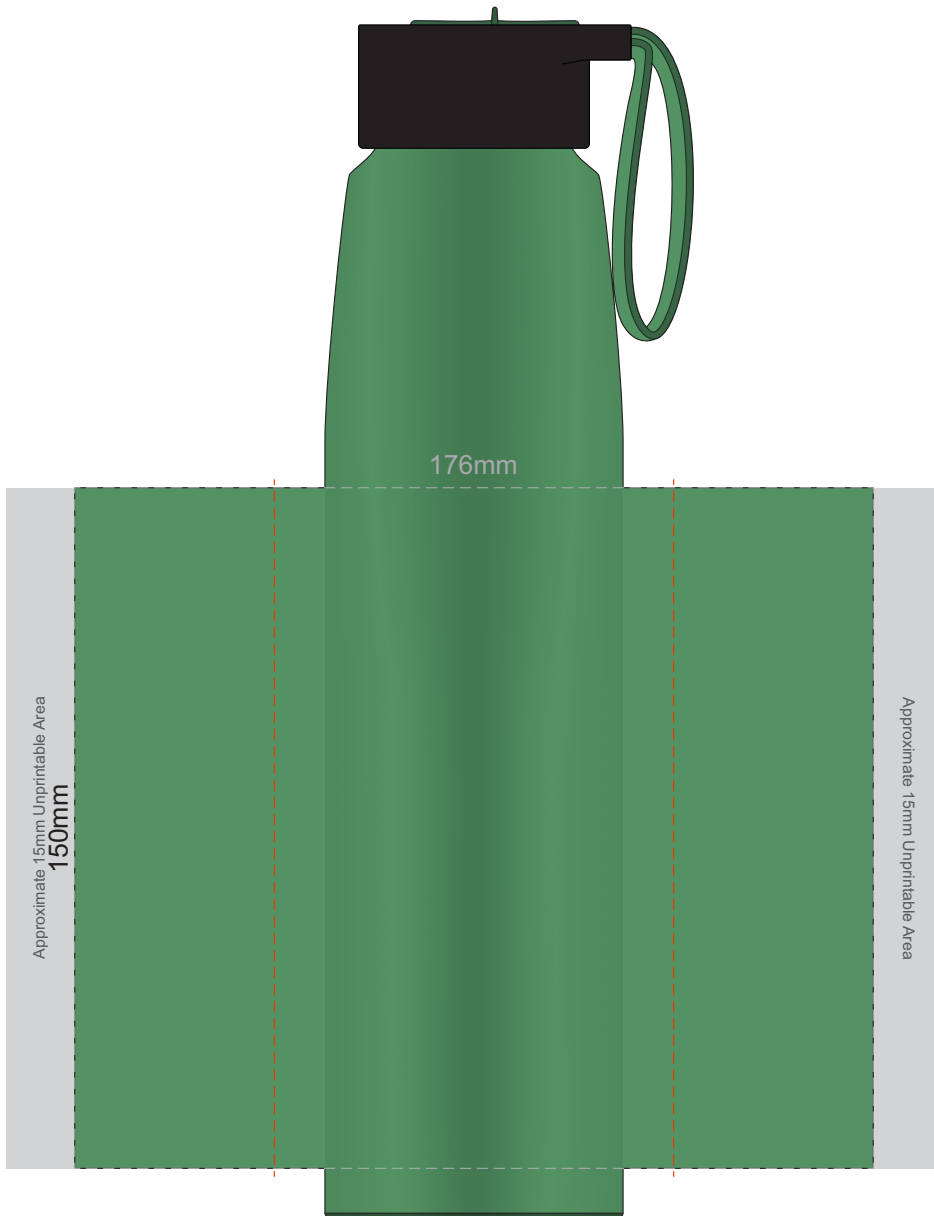

100% of Actual Size
Pad Print

Charcoal

Orange

Red

Kelly Green

60% of Actual Size
Screen Print

Red Line = Exact opposites of the product
(centre artwork to the red line)

Charcoal

Orange

Red

Kelly Green

60% of Actual Size
Digital Rotary

200mm

Approximate 3mm Unprintable Area
150mm

Approximate 3mm Unprintable Area

Red Line = Exact opposites of the product
(centre artwork to the red line)