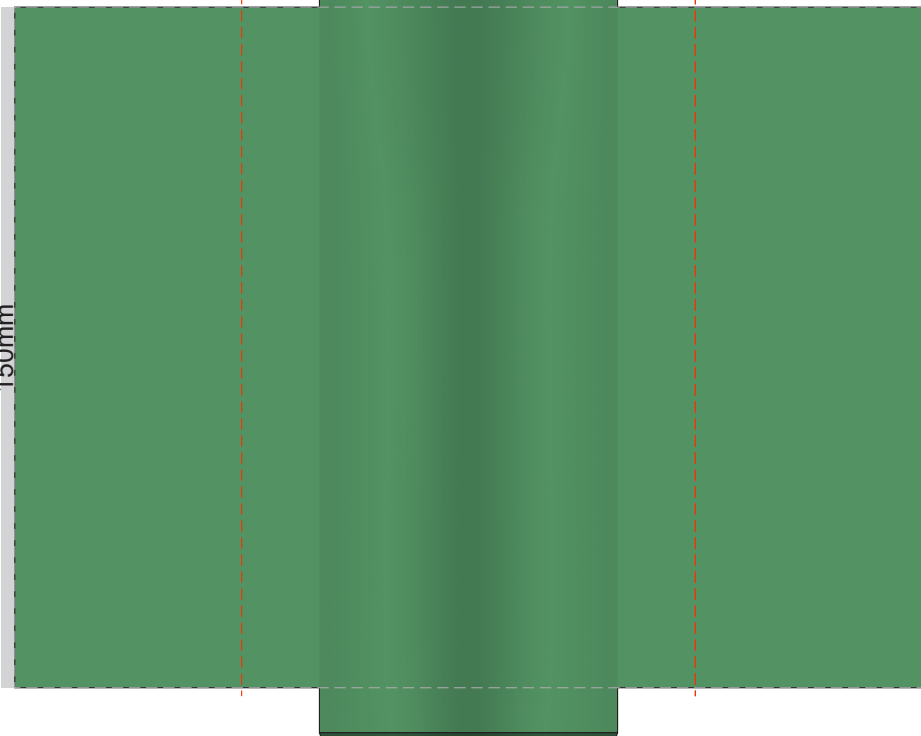

100% of Actual Size
Pad Print

Charcoal

Orange

Red

Kelly Green

60% of Actual Size
Screen Print

Red Line = Exact opposites of the product
(centre artwork to the red line)

Charcoal

Orange

Red

Kelly Green

60% of Actual Size
Digital Rotary

200mm

Approximate 3mm Unprintable Area
150mm

Approximate 3mm Unprintable Area

Red Line = Exact opposites of the product
(centre artwork to the red line)