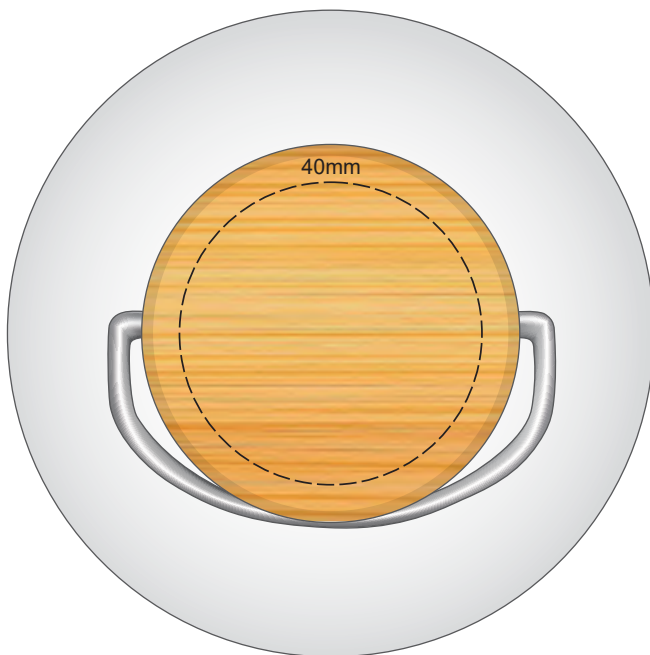

 Engraves to a  
Shiny Steel Finish

**Red Line = Exact opposites of the product**  
(centre artwork to the red line)

**Please note:** As the printing process is done with the removal of the lid, exact alignment to the lid can't be guaranteed, and there will be variations in logo positioning between items

**Red Line = Exact opposites of the product**  
(centre artwork to the red line)

**Please note:** As the printing process is done with the removal of the lid, exact alignment to the lid can't be guaranteed, and there will be variations in logo positioning between items

100% of Actual Size  
Engraving on Stainless Steel Lid

**Stainless Steel Lid**

 Silver Engraves to a Natural Etch

100% of Actual Size  
Engraving on Wooden Lid

**Wooden Lid**

This product is a natural material, please allow for variances in grain pattern and engraving colour.