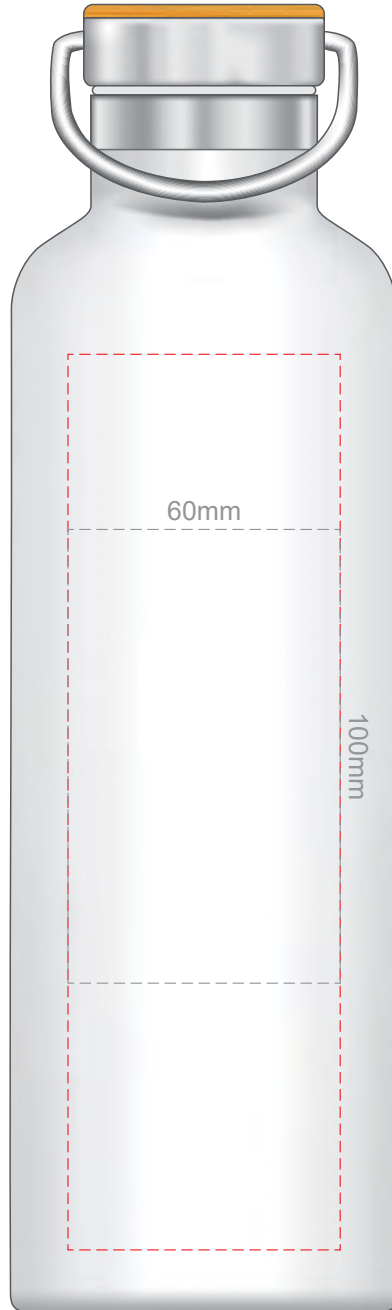

60% of Actual Size  
Pad Print

Branding area can be moved **anywhere within the red line.**

60% of Actual Size  
Laser Engraving

Branding area can be moved **anywhere within the red line.**  
**Please note:** As the printing process is done with the removal of the lid,  
exact alignment to the lid can't be guaranteed,  
and there will be variations in logo positioning between items

 Engraves to a  
Shiny Steel Finish

**Red Line = Exact opposites of the product**  
(centre artwork to the red line)

**Please note:** As the printing process is done with the removal of the lid, exact alignment to the lid can't be guaranteed, and there will be variations in logo positioning between items

**Red Line = Exact opposites of the product**  
(centre artwork to the red line)

**Please note:** As the printing process is done with the removal of the lid, exact alignment to the lid can't be guaranteed, and there will be variations in logo positioning between items