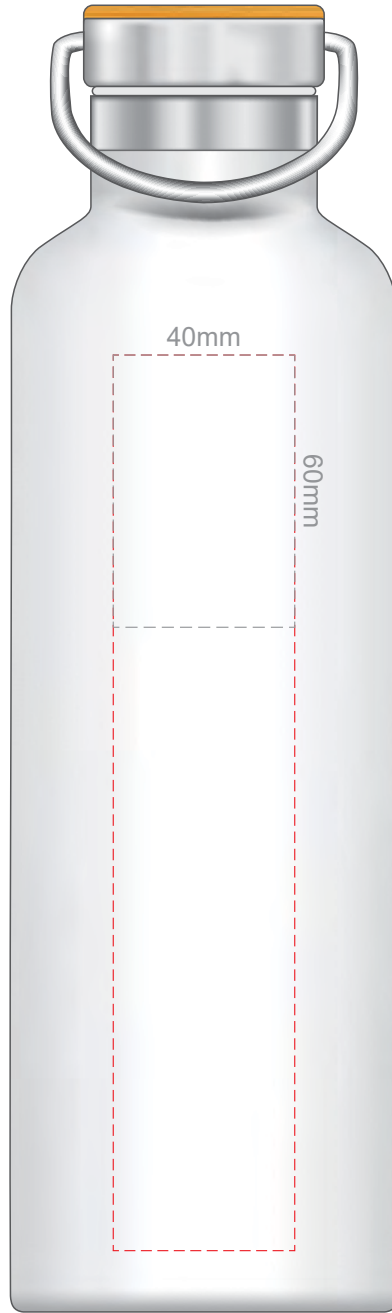

60% of Actual Size  
Pad Print

Branding area can be moved **anywhere within the red line.**

60% of Actual Size  
Laser Engraving

Branding area can be moved **anywhere within the red line.**  
**Please note:** As the printing process is done with the removal of the lid,  
exact alignment to the lid can't be guaranteed,  
and there will be variations in logo positioning between items

 Engraves to a  
Shiny Steel Finish

**Red Line = Exact opposites of the product**  
(centre artwork to the red line)

**Please note:** As the printing process is done with the removal of the lid, exact alignment to the lid can't be guaranteed, and there will be variations in logo positioning between items

**Red Line = Exact opposites of the product**  
(centre artwork to the red line)

**Please note:** As the printing process is done with the removal of the lid, exact alignment to the lid can't be guaranteed, and there will be variations in logo positioning between items