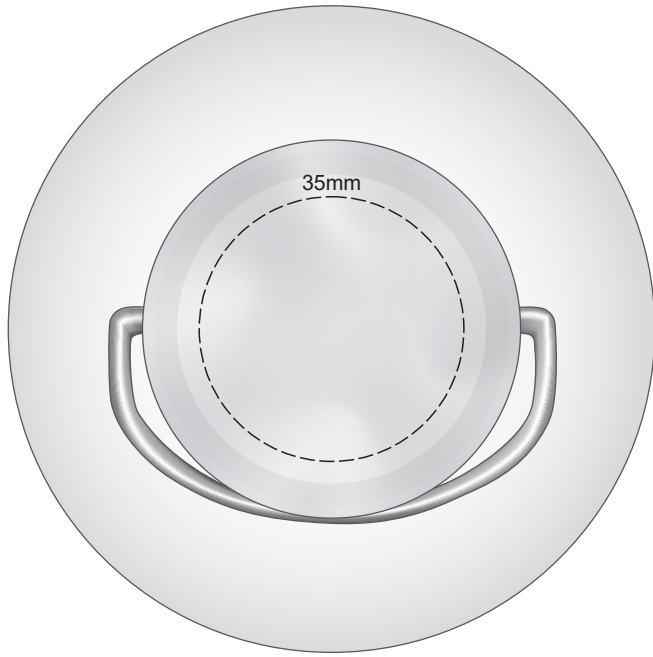

100% of Actual Size
Engraving on Stainless Steel Lid