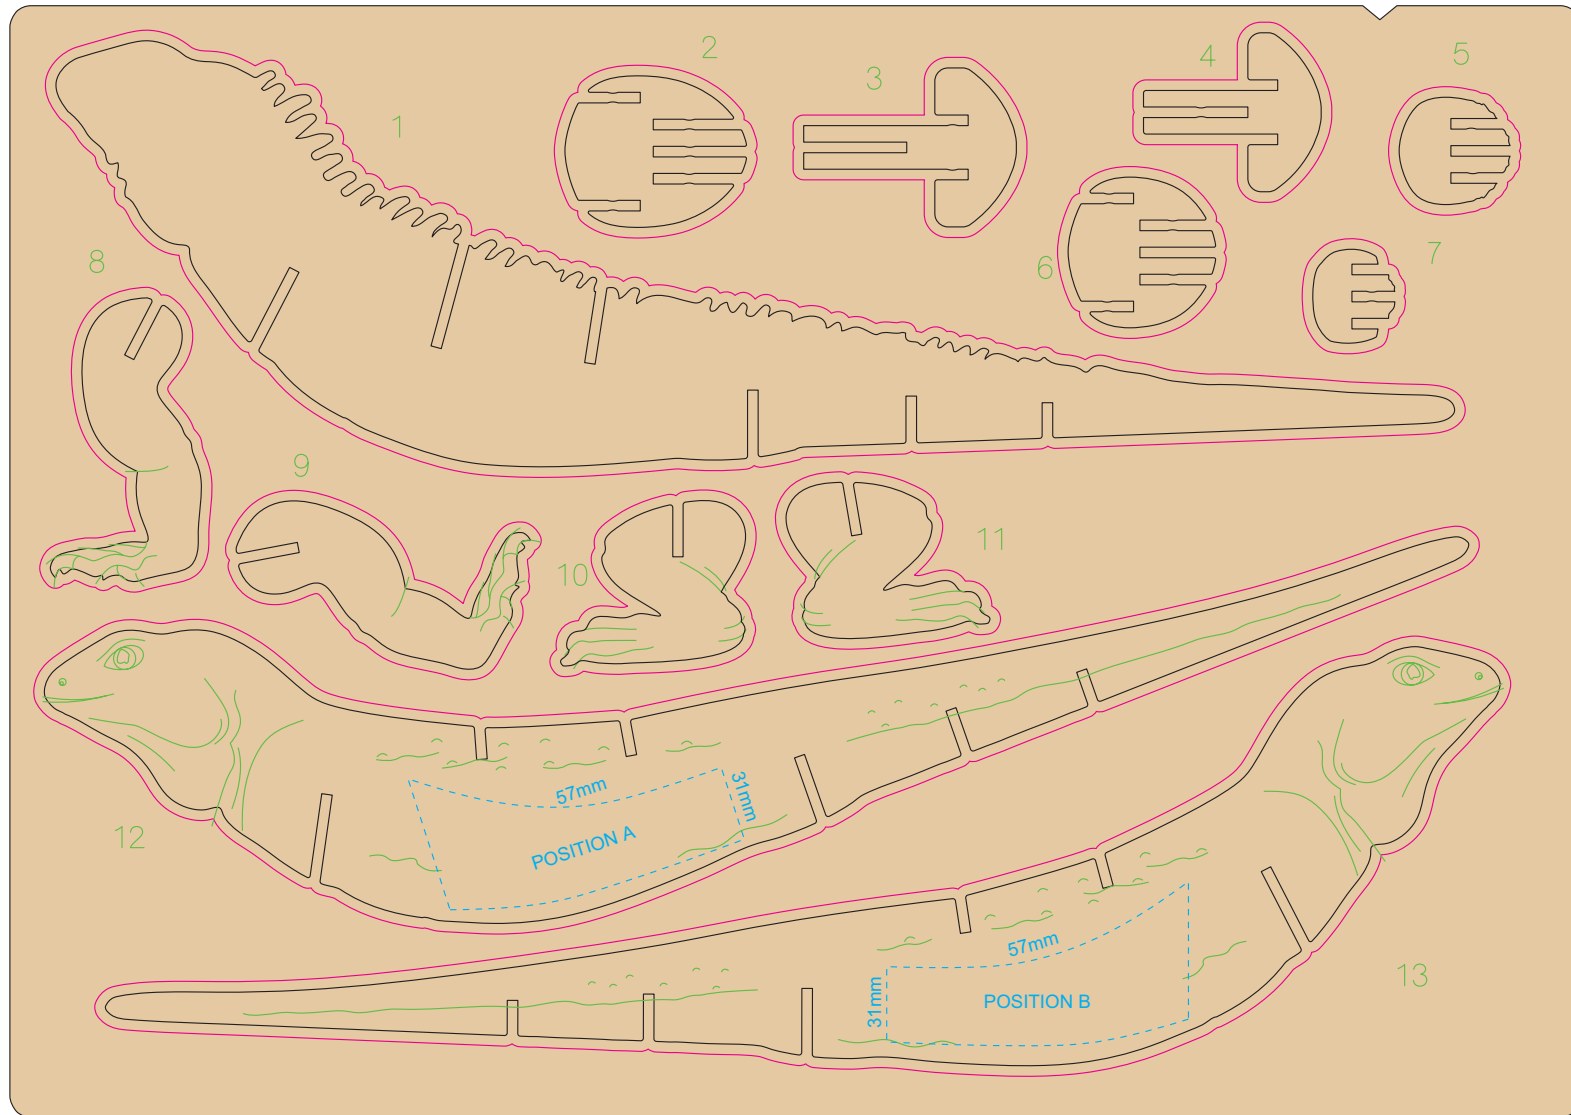

Up to a 2mm tolerance is expected for alignment of the printed artwork against the engraved lines. Slight inconsistencies are to be considered acceptable if the artwork is printed over an engraved line.

Blue Line = Safe area for Arwork

100% of Actual Artwork Print Area

## BRANDING SPECIFICATION - Tuatara Wooden Model - 124046

A fully customised design can be done using this template. However, up to a 2mm tolerance is expected for alignment of the printed artwork against the engraved lines, cut outs and cut marks. All critical images and text need to be within the area marked by a blue line. Avoid all critical images & text within the area marked by a red line as they are cutouts which will be removed during assembly. Green lines are pre-engraved lines on the wooden sheet.

70% of Actual Size  
Direct Digital  
(Custom Full Colour Design)

 WOOD TONE (Not included in print)

Blue Line = The SIGNIFICANT PRINT AREA  
(Keep all critical images & text within this box)  
Green Line = Engraved lines on the board  
Black Line = Cut Marks of Edges  
Pink Line = Bleed off to here