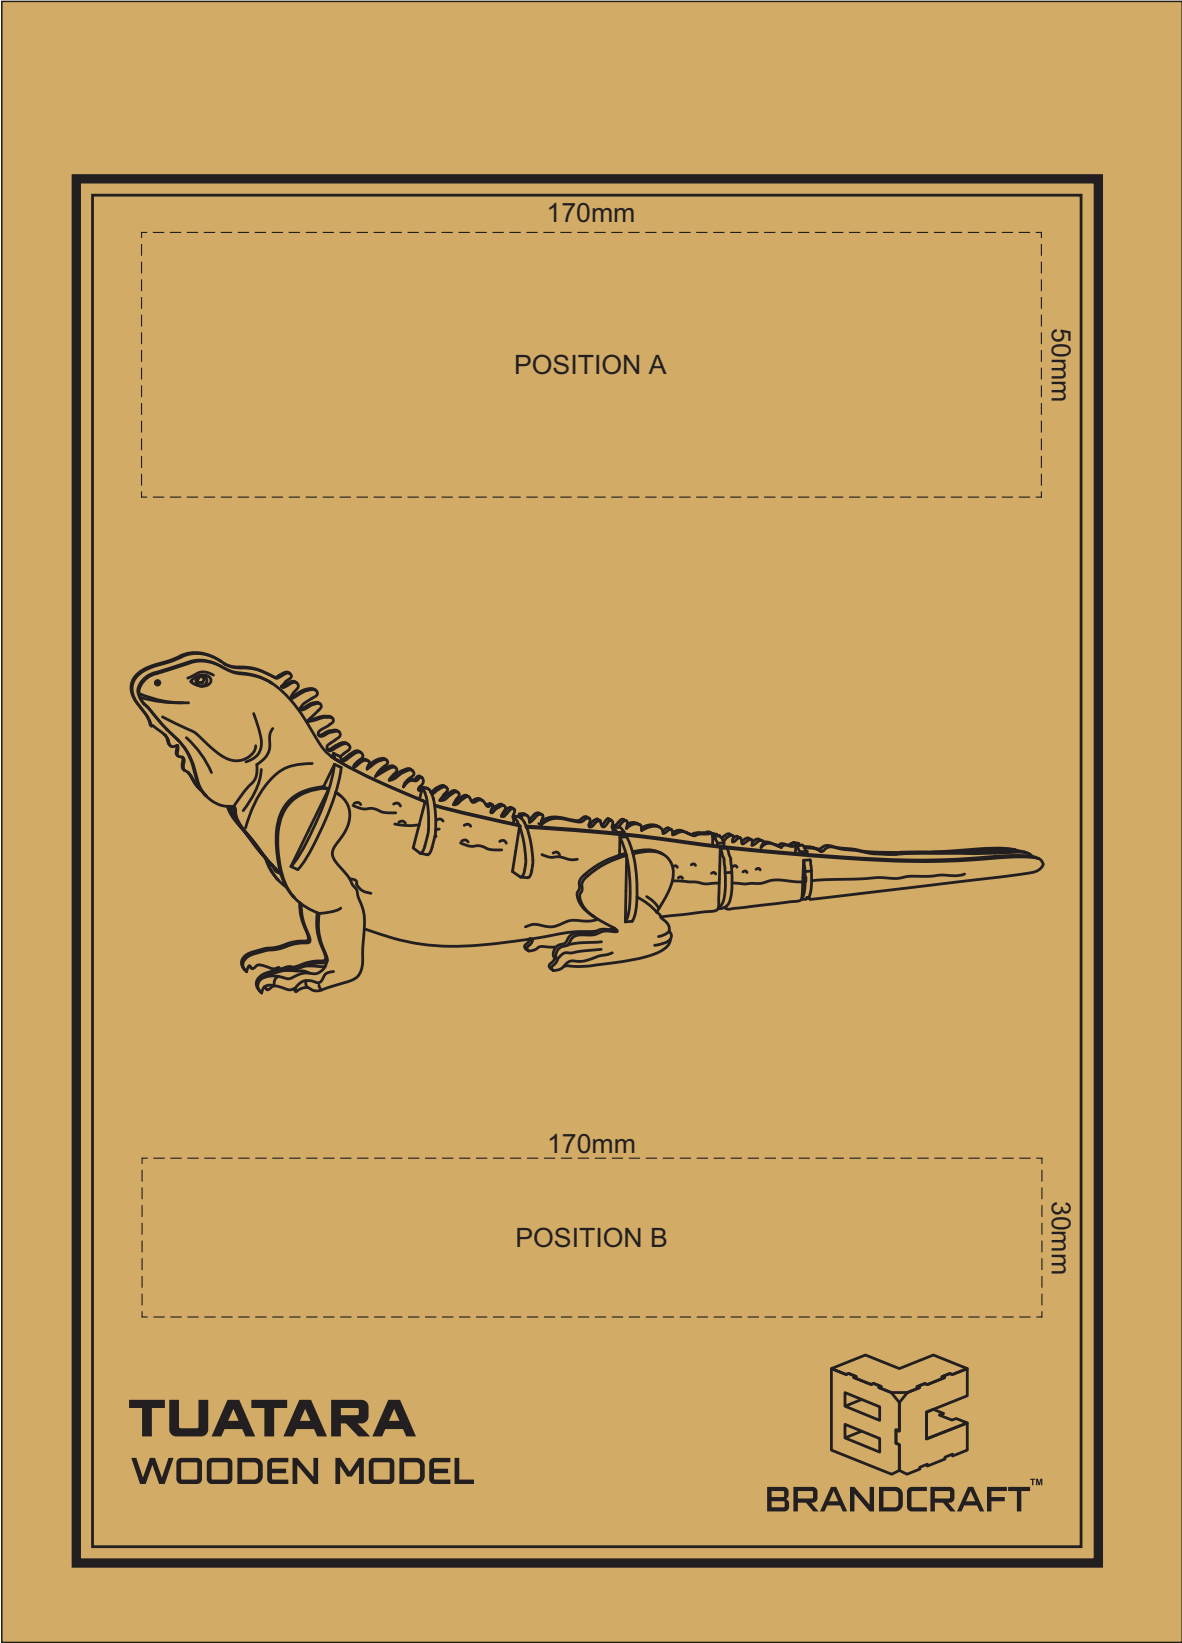

70% of Actual Size
Digital Packaging Print

Artwork will be printed directly onto the product via CMYK printing (no white)
Colours will not be vibrant due to white ink not being available for this process.