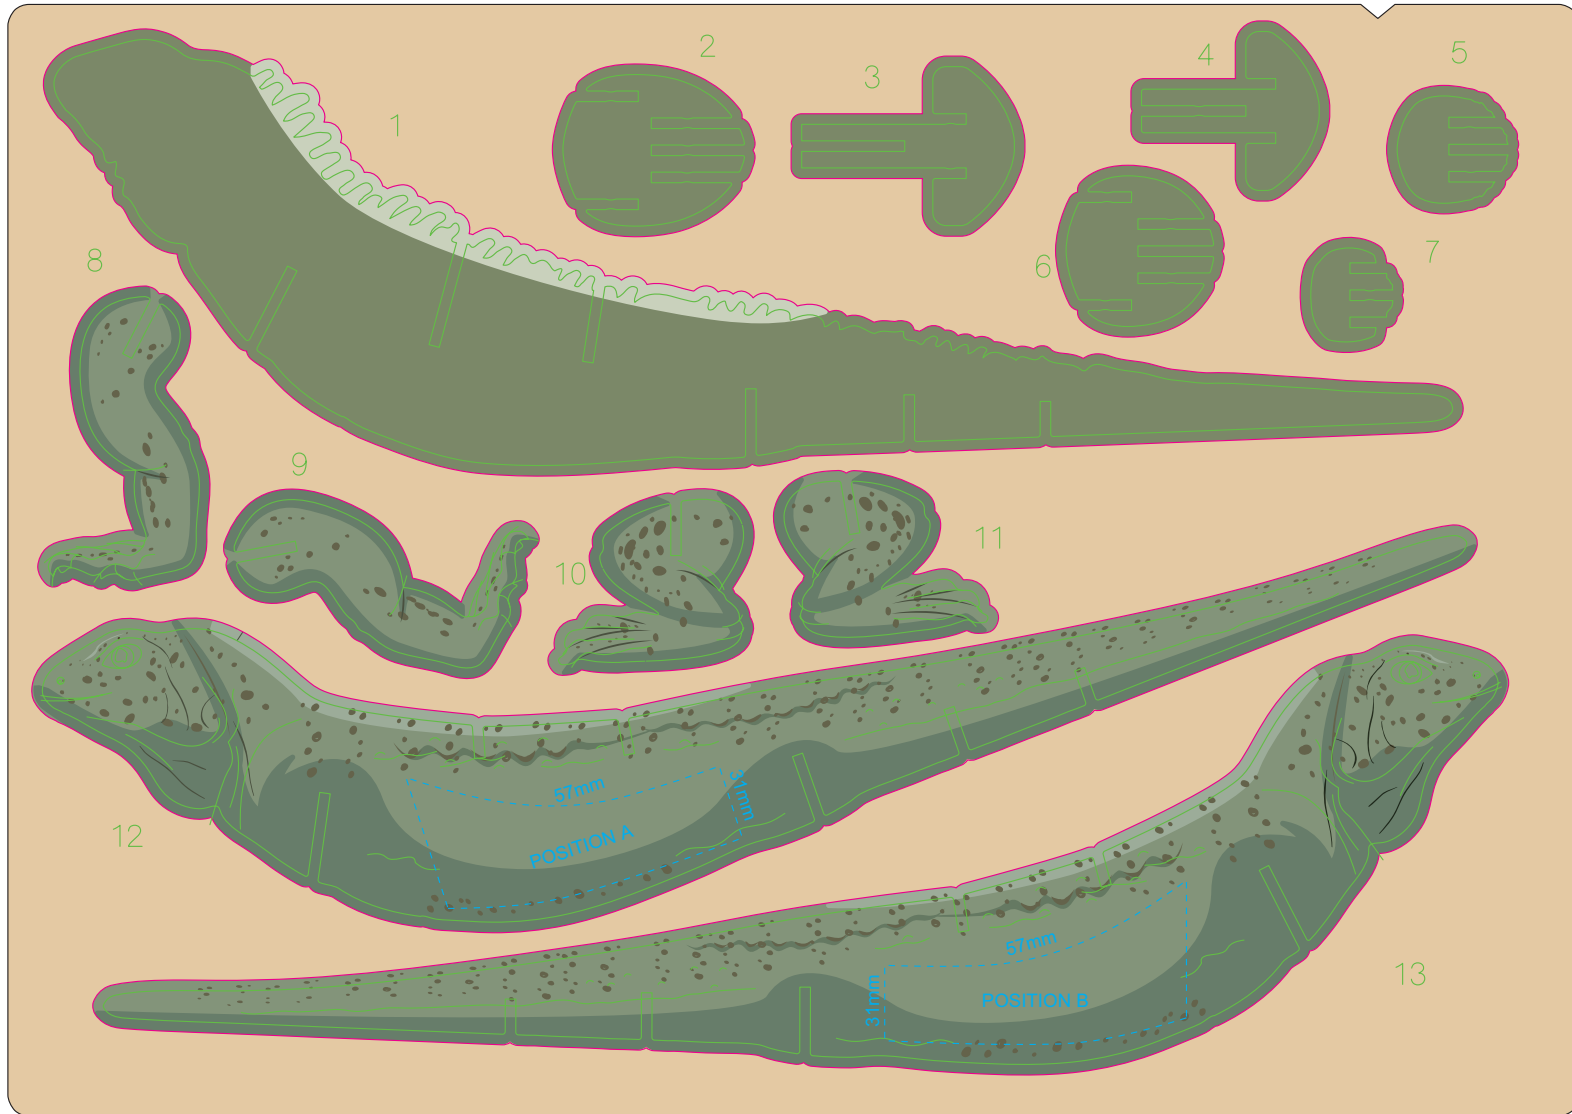

50% of Actual Size  
Direct Digital

Up to a 2mm tolerance is expected for alignment of the printed artwork against the engraved lines. Slight inconsistencies are to be considered acceptable if the artwork is printed over an engraved line.

Blue Line = Safe area for Arwork

100% of Actual Artwork Print Area

70% of Actual Size  
Direct Digital

 **WOOD TONE** (Not included in print)

Blue Line = Safe area for Arwork

Green Line = Engraved lines and Cut out lines on the board

Pink Line = Bleed off to here

50% of Actual Size  
Direct Digital  
(Custom Full Colour Design)

70% of Actual Size  
Direct Digital  
(Custom Full Colour Design)

 WOOD TONE (Not included in print)

Blue Line = The SIGNIFICANT PRINT AREA  
(Keep all critical images & text within this box)  
Green Line = Engraved lines on the board  
Black Line = Cut Marks of Edges  
Pink Line = Bleed off to here