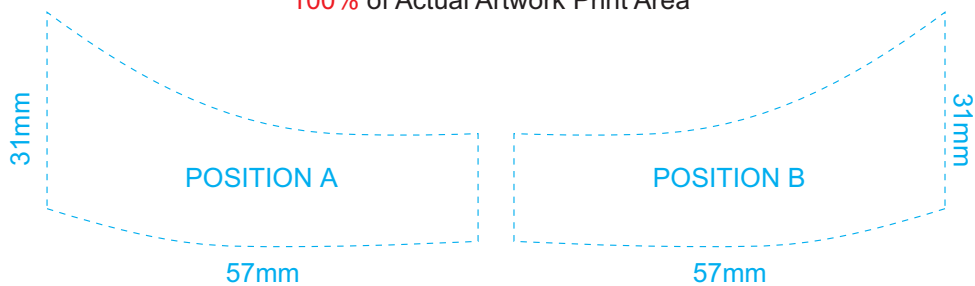

70% of Actual Size  
Direct Digital

 **WOOD TONE** (Not included in print)

Blue Line = Safe area for Arwork

Green Line = Engraved lines and Cut out lines on the board

Pink Line = Bleed off to here

50% of Actual Size  
Direct Digital  
(Custom Full Colour Design)

Up to a 2mm tolerance is expected for alignment of the printed artwork against the engraved lines. Slight inconsistencies are to be considered acceptable if the artwork is printed over an engraved line.

Blue Line = Safe area for Arwork

100% of Actual Artwork Print Area

## BRANDING SPECIFICATION - Tuatara Wooden Model - 124046

A fully customised design can be done using this template. However, up to a 2mm tolerance is expected for alignment of the printed artwork against the engraved lines, cut outs and cut marks. All critical images and text need to be within the area marked by a blue line. Avoid all critical images & text within the area marked by a red line as they are cutouts which will be removed during assembly. Green lines are pre-engraved lines on the wooden sheet.