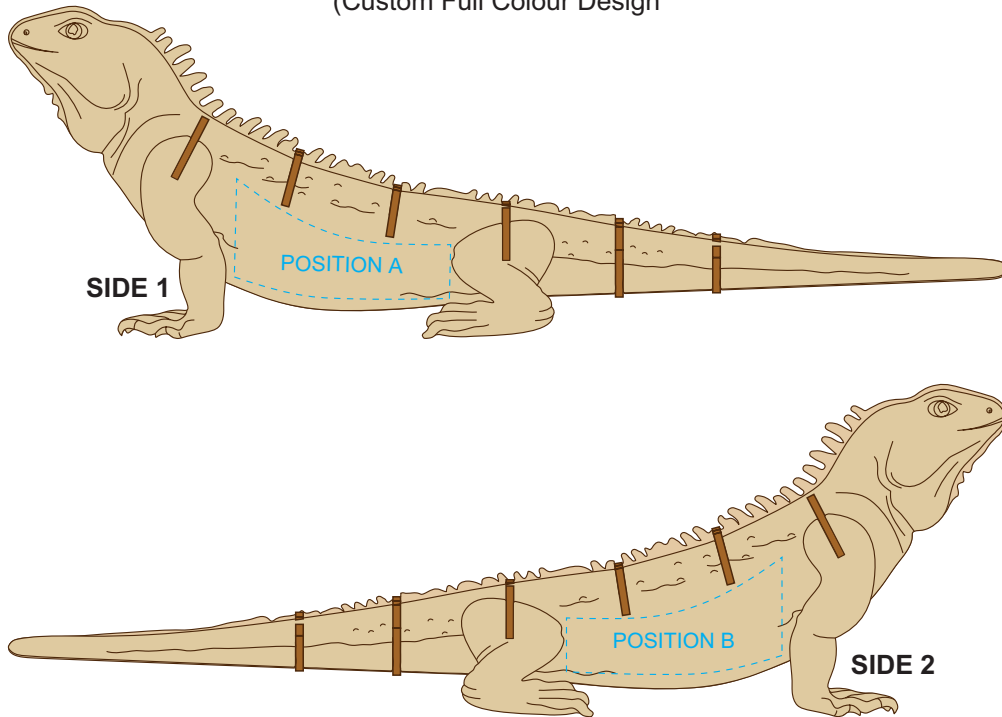

70% of Actual Size  
Direct Digital

 **WOOD TONE** (Not included in print)

Blue Line = Safe area for Arwork

Green Line = Engraved lines and Cut out lines on the board

Pink Line = Bleed off to here

50% of Actual Size  
Direct Digital  
(Custom Full Colour Design)