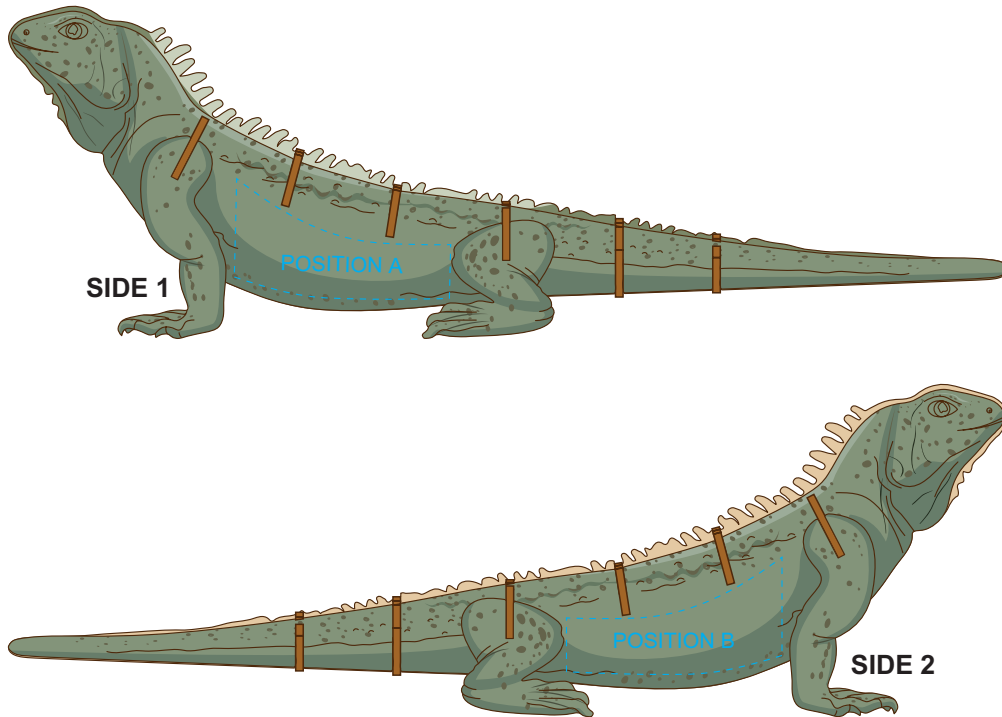

50% of Actual Size  
Direct Digital

Up to a 2mm tolerance is expected for alignment of the printed artwork against the engraved lines. Slight inconsistencies are to be considered acceptable if the artwork is printed over an engraved line.

Blue Line = Safe area for Arwork

100% of Actual Artwork Print Area

70% of Actual Size  
Direct Digital

 **WOOD TONE** (Not included in print)

Blue Line = Safe area for Arwork

Green Line = Engraved lines and Cut out lines on the board

Pink Line = Bleed off to here

50% of Actual Size  
Direct Digital  
(Custom Full Colour Design)