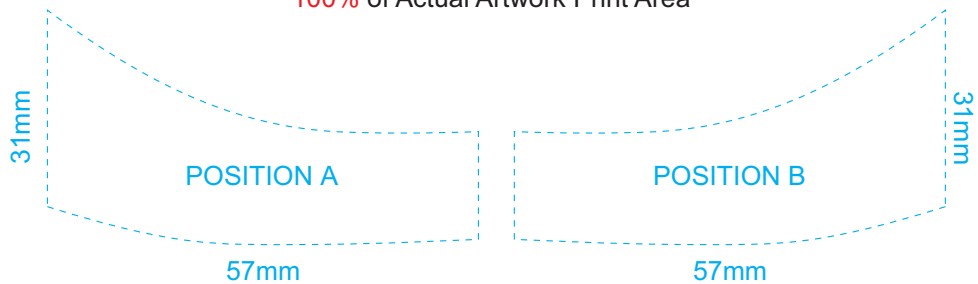

50% of Actual Size  
Direct Digital

Up to a 2mm tolerance is expected for alignment of the printed artwork against the engraved lines. Slight inconsistencies are to be considered acceptable if the artwork is printed over an engraved line.

Blue Line = Safe area for Arwork

100% of Actual Artwork Print Area

70% of Actual Size  
Direct Digital

 **WOOD TONE** (Not included in print)

Blue Line = Safe area for Arwork

Green Line = Engraved lines and Cut out lines on the board

Pink Line = Bleed off to here

50% of Actual Size  
Direct Digital  
(Custom Full Colour Design)

## BRANDING SPECIFICATION - Tuatara Wooden Model - 124046

A fully customised design can be done using this template. However, up to a 2mm tolerance is expected for alignment of the printed artwork against the engraved lines, cut outs and cut marks. All critical images and text need to be within the area marked by a blue line. Avoid all critical images & text within the area marked by a red line as they are cutouts which will be removed during assembly. Green lines are pre-engraved lines on the wooden sheet.