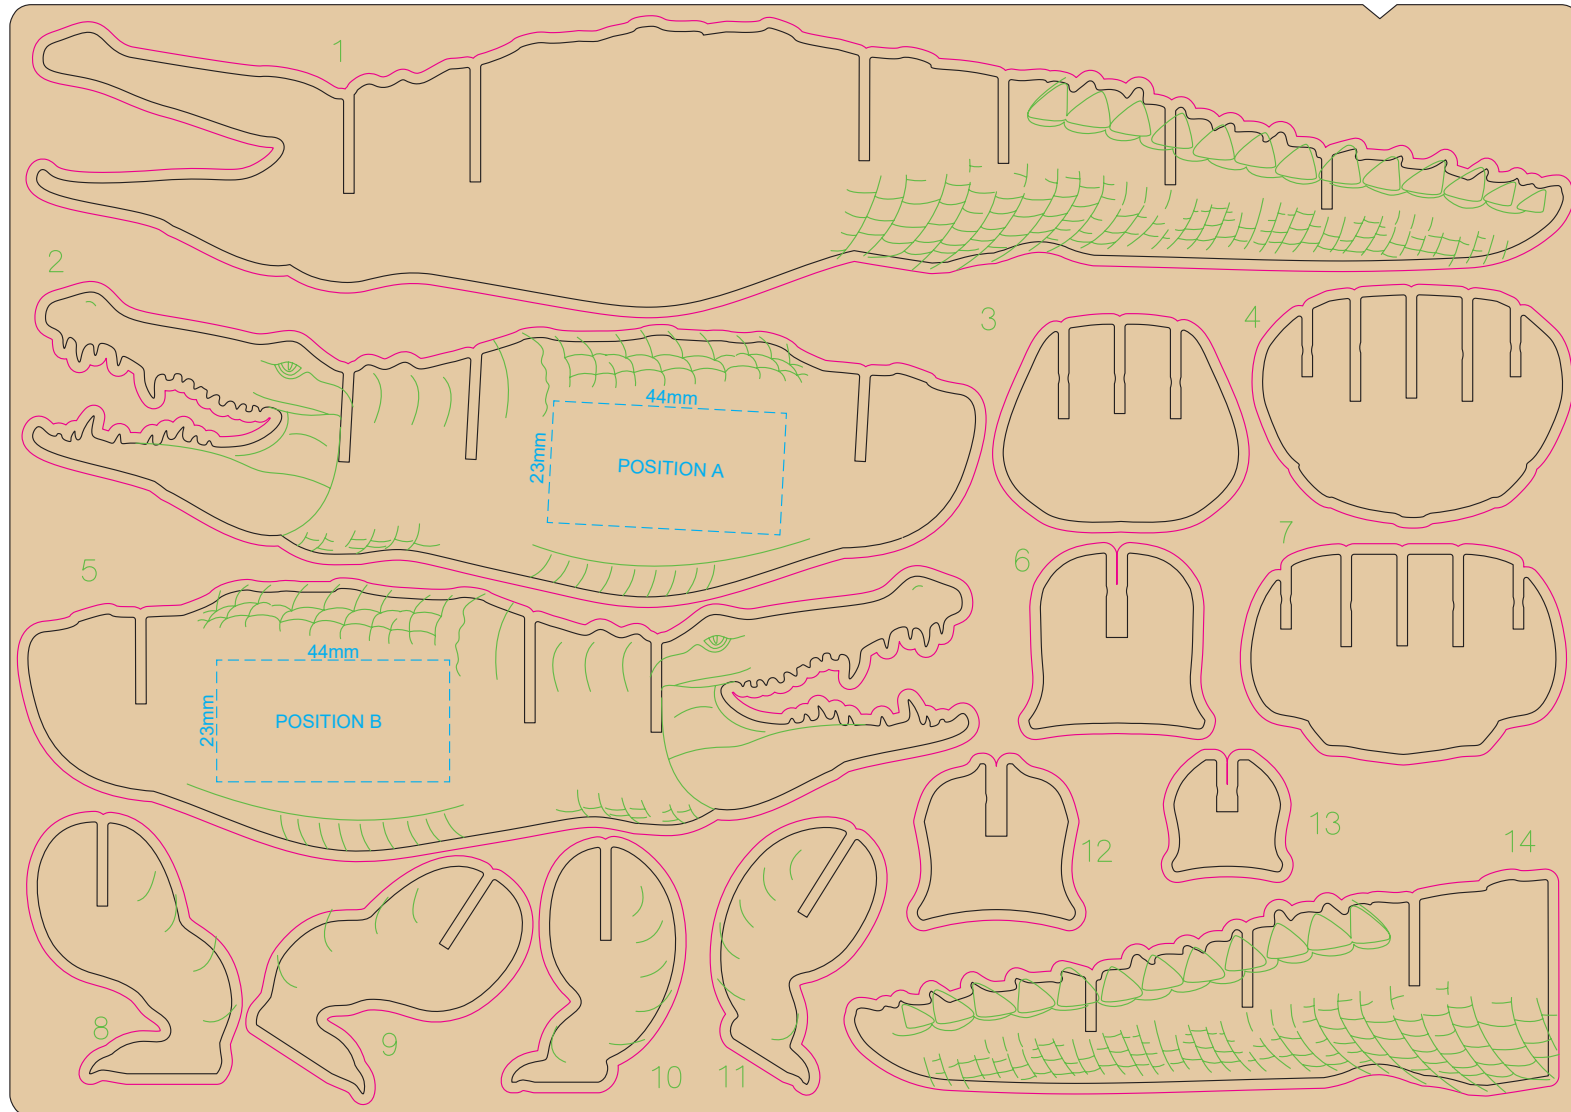

70% of Actual Size
Direct Digital
(Custom Full Colour Design)

WOOD TONE (Not included in print)

Green Line = Engraved lines on the board

Black Line = Cut Marks of Edges

Pink Line = Bleed off to here