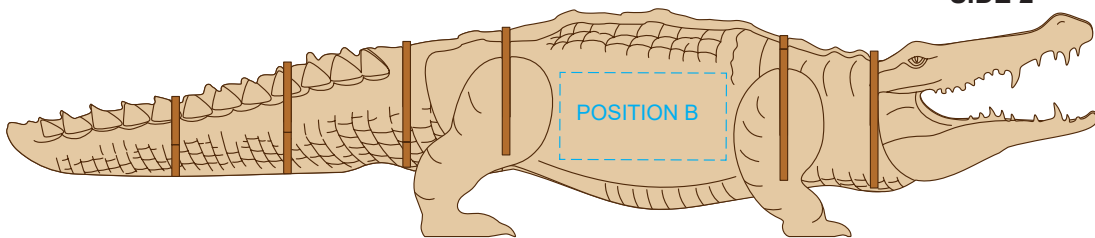

SIDE 2

Up to a 2mm tolerance is expected for alignment of the printed artwork against the engraved lines. Slight inconsistencies are to be considered acceptable if the artwork is printed over an engraved line.

Blue Line = Safe area for Arwork

100% of Actual Artwork Print Area