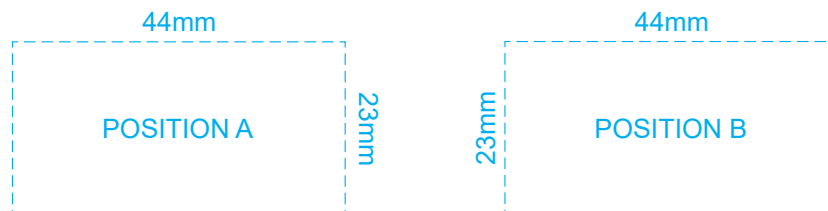

70% of Actual Size
Direct Digital

 **WOOD TONE** (Not included in print)

Blue Line = Safe area for logo
Green Line = Engraved lines on the board
Pink Line = Bleed off to here

50% of Actual Size
Direct Digital
(Custom Full Colour Design)

SIDE 1

SIDE 2

Up to a 2mm tolerance is expected for alignment of the printed artwork against the engraved lines. Slight inconsistencies are to be considered acceptable if the artwork is printed over an engraved line.

Blue Line = Safe area for Arwork

100% of Actual Artwork Print Area

BRANDING SPECIFICATION - Crocodile Wooden Model - 124045

A fully customised design can be done using this template. However, up to a 2mm tolerance is expected for alignment of the printed artwork against the engraved lines, cut outs and cut marks. All critical images and text need to be within the area marked by a blue line. Avoid all critical images & text within the area marked by a red line as they are cutouts which will be removed during assembly. Green lines are pre-engraved lines on the wooden sheet.

70% of Actual Size
Direct Digital
(Custom Full Colour Design)

 **WOOD TONE** (Not included in print)

Blue Line = The SIGNIFICANT PRINT AREA
(Keep all critical images & text within this box)

Green Line = Engraved lines on the board