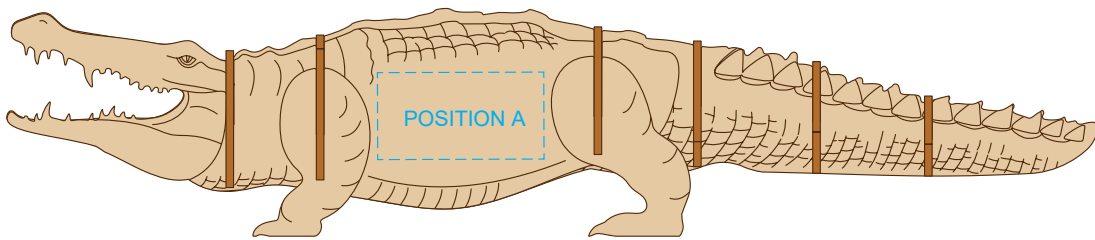

50% of Actual Size
Direct Digital
(Custom Full Colour Design)

SIDE 1