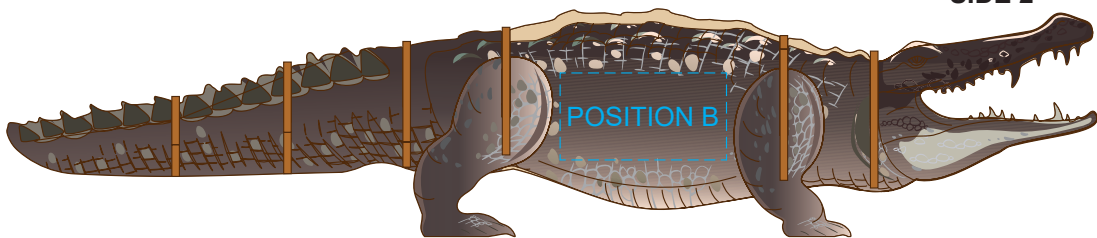

50% of Actual Size
Direct Digital

SIDE 1

SIDE 2

Up to a 2mm tolerance is expected for alignment of the printed artwork against the engraved lines.
Slight inconsistencies are to be considered acceptable if the artwork is printed over an engraved line.

Blue Line = Safe area for Arwork

100% of Actual Artwork Print Area

BRANDING SPECIFICATION - Crocodile Wooden Model - 124045

The product can be supplied with either the preset colour layout (as per template) or a fully customised design.
Branding cost and setup charge will still be applicable for printing of the preset colour layout.
The product cannot be supplied with a natural wood finish.
The product is provided flat packed in a cardboard sleeve with assembly instructions.
For a fully customised design please refer to CUSTOM TEMPLATE below

70% of Actual Size
Direct Digital

 **WOOD TONE** (Not included in print)

Blue Line = Safe area for logo
Green Line = Engraved lines on the board
Pink Line = Bleed off to here

50% of Actual Size
Direct Digital
(Custom Full Colour Design)