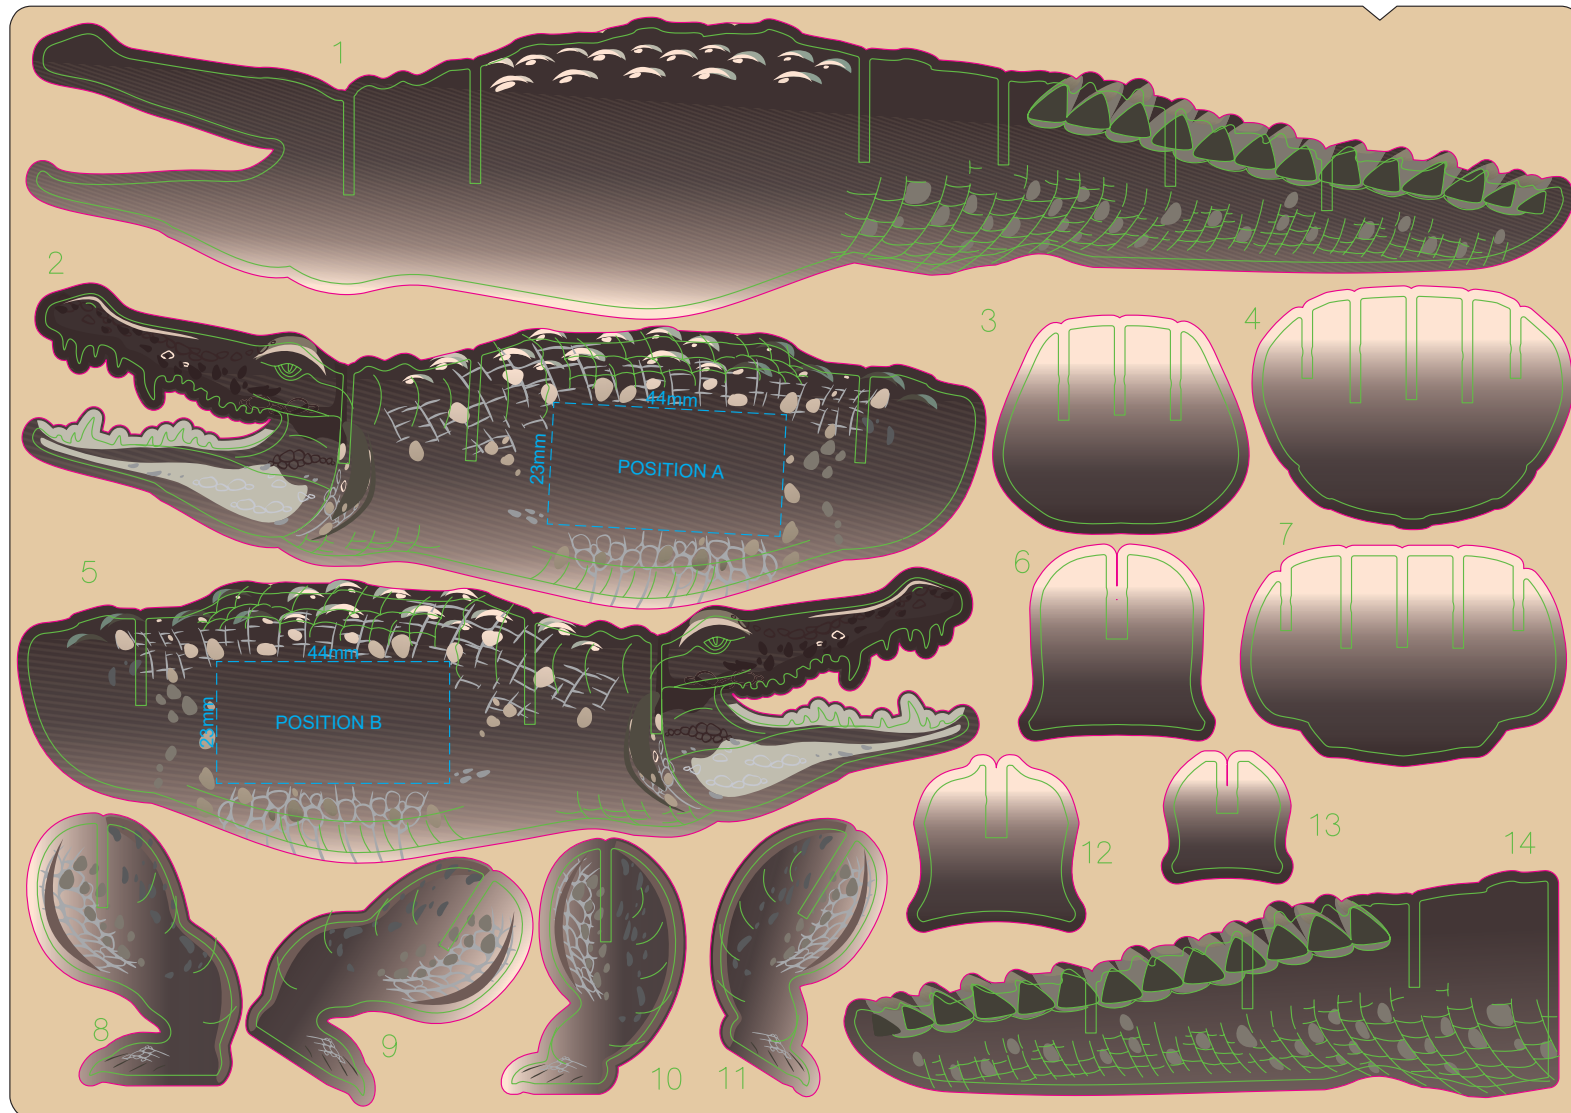

50% of Actual Size
Direct Digital

SIDE 1

SIDE 2

Up to a 2mm tolerance is expected for alignment of the printed artwork against the engraved lines.
Slight inconsistencies are to be considered acceptable if the artwork is printed over an engraved line.

Blue Line = Safe area for Arwork

100% of Actual Artwork Print Area

BRANDING SPECIFICATION - Crocodile Wooden Model - 124045

The product can be supplied with either the preset colour layout (as per template) or a fully customised design.
Branding cost and setup charge will still be applicable for printing of the preset colour layout.
The product cannot be supplied with a natural wood finish.
The product is provided flat packed in a cardboard sleeve with assembly instructions.
For a fully customised design please refer to CUSTOM TEMPLATE below

70% of Actual Size
Direct Digital

 **WOOD TONE** (Not included in print)

Blue Line = Safe area for logo
Green Line = Engraved lines on the board
Pink Line = Bleed off to here

50% of Actual Size
Direct Digital
(Custom Full Colour Design)

70% of Actual Size
Direct Digital
(Custom Full Colour Design)

 **WOOD TONE** (Not included in print)

Blue Line = The SIGNIFICANT PRINT AREA
(Keep all critical images & text within this box)

Green Line = Engraved lines on the board