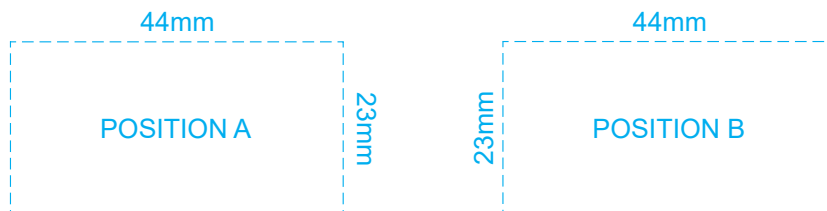

50% of Actual Size
Direct Digital

SIDE 1

SIDE 2

Up to a 2mm tolerance is expected for alignment of the printed artwork against the engraved lines.
Slight inconsistencies are to be considered acceptable if the artwork is printed over an engraved line.

Blue Line = Safe area for Arwork

100% of Actual Artwork Print Area

BRANDING SPECIFICATION - Crocodile Wooden Model - 124045

The product can be supplied with either the preset colour layout (as per template) or a fully customised design.
Branding cost and setup charge will still be applicable for printing of the preset colour layout.
The product cannot be supplied with a natural wood finish.
The product is provided flat packed in a cardboard sleeve with assembly instructions.
For a fully customised design please refer to CUSTOM TEMPLATE below

70% of Actual Size
Direct Digital

 **WOOD TONE** (Not included in print)

Blue Line = Safe area for logo
Green Line = Engraved lines on the board
Pink Line = Bleed off to here

50% of Actual Size
Direct Digital
(Custom Full Colour Design)

70% of Actual Size
Direct Digital
(Custom Full Colour Design)

 **WOOD TONE** (Not included in print)

Blue Line = The SIGNIFICANT PRINT AREA
(Keep all critical images & text within this box)

Green Line = Engraved lines on the board