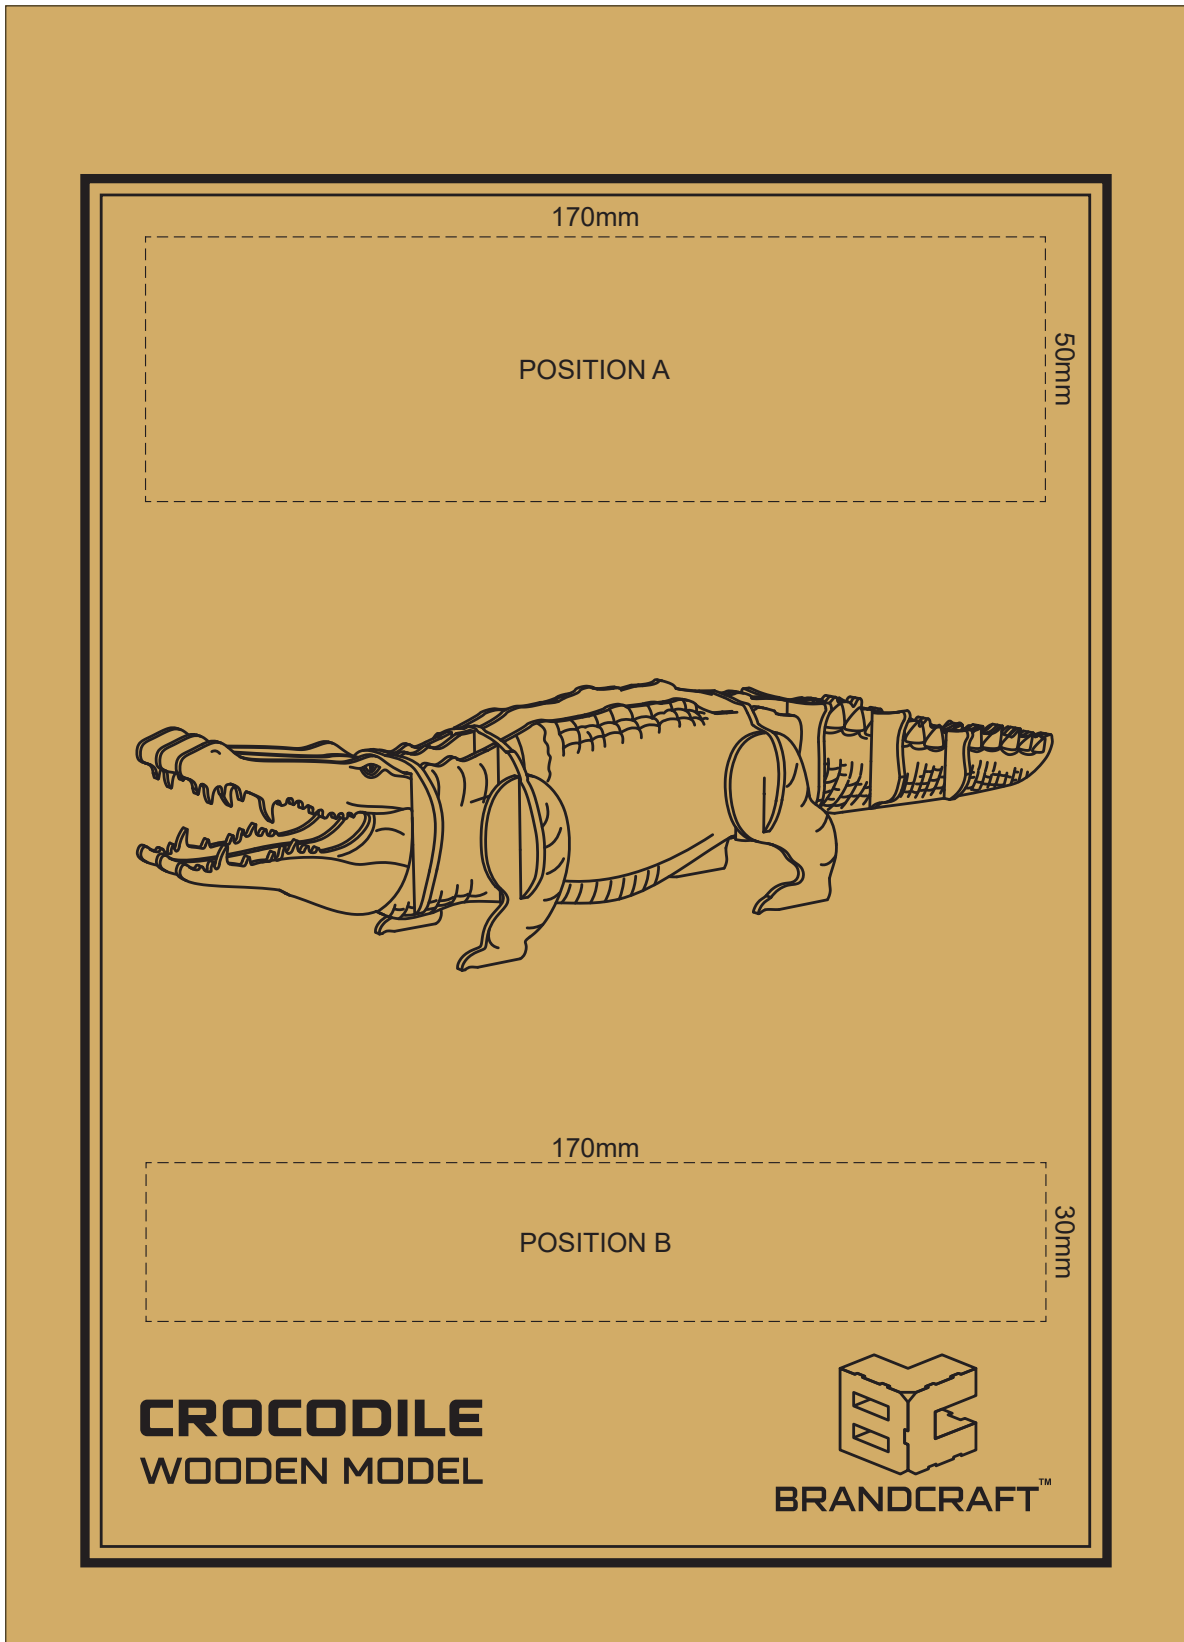

70% of Actual Size
Digital Packaging Print

Artwork will be printed directly onto the product via CMYK printing (no white)
Colours will not be vibrant due to white ink not being available for this process.