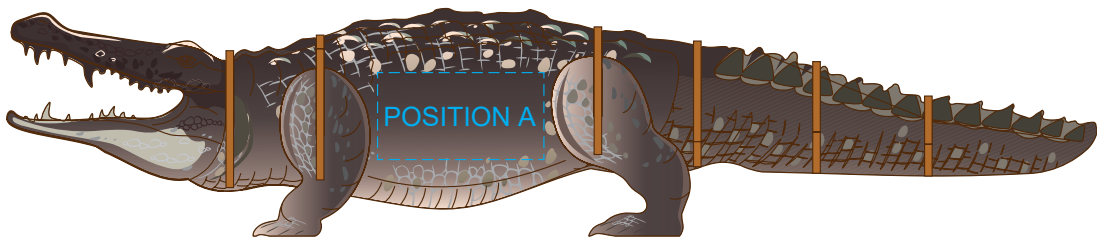

50% of Actual Size
Direct Digital

SIDE 1

SIDE 2

Up to a 2mm tolerance is expected for alignment of the printed artwork against the engraved lines.
Slight inconsistencies are to be considered acceptable if the artwork is printed over an engraved line.

Blue Line = Safe area for Arwork

100% of Actual Artwork Print Area

BRANDING SPECIFICATION - Crocodile Wooden Model - 124045

The product can be supplied with either the preset colour layout (as per template) or a fully customised design.
Branding cost and setup charge will still be applicable for printing of the preset colour layout.
The product cannot be supplied with a natural wood finish.
The product is provided flat packed in a cardboard sleeve with assembly instructions.
For a fully customised design please refer to CUSTOM TEMPLATE below

70% of Actual Size
Direct Digital

 **WOOD TONE** (Not included in print)

Blue Line = Safe area for logo
Green Line = Engraved lines on the board
Pink Line = Bleed off to here

50% of Actual Size
Direct Digital
(Custom Full Colour Design)