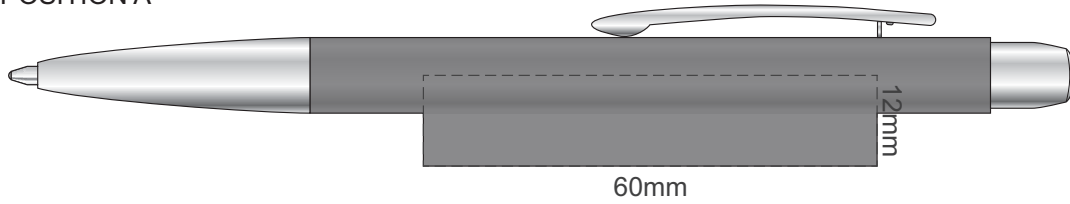

100% of Actual Size
Screen Print
(One Colour Only)

POSITION A

100% of Actual Size
Pad Print

POSITION D

POSITION E

100% of Actual Size
Laser Engraving

POSITION D

POSITION E

 Laser engraves to an oxidised white