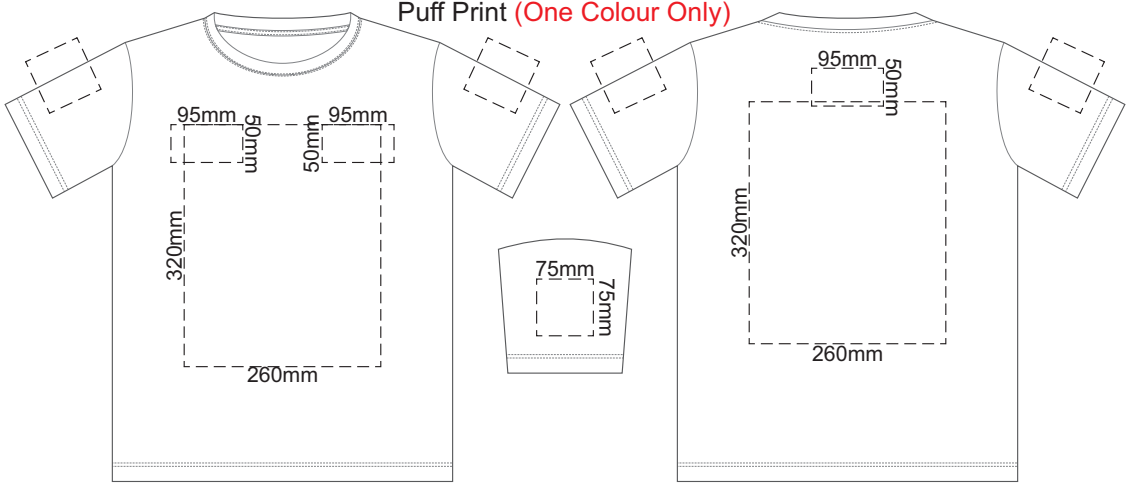

10% of Actual Size
 Screen Print (3 col max)
 Puff Print (One Colour Only)

10% of Actual Size
 Colourflex Transfer
 Faux Embroidery
 DigiFlex Transfer

Print area 260x200mm can be rotated to best suit.

Print area 260x200mm can be rotated to best suit.
 Branding area can be moved anywhere within the red line.

10% of Actual Size
 Screen Print (3 col max)
 Puff Print (One Colour Only)

FRONT YOUTH 10

BACK YOUTH 10

10% of Actual Size
 Colourflex Transfer
 Faux Embroidery
 DigiFlex Transfer

Print area can be rotated to best suit.
 Branding area can be moved anywhere within the red line.

FRONT YOUTH 10

Print area can be rotated to best suit.
 Branding area can be moved anywhere within the red line.

BACK YOUTH 10

10% of Actual Size
 Embroidery

FRONT YOUTH 10

10% of Actual Size
 Screen Print (3 col max)
 Puff Print (One Colour Only)

FRONT YOUTH 12

BACK YOUTH 12

10% of Actual Size
 Colourflex Transfer
 Faux Embroidery
 DigiFlex Transfer

Print area can be rotated to best suit.
 Branding area can be moved anywhere within the red line.

FRONT YOUTH 12