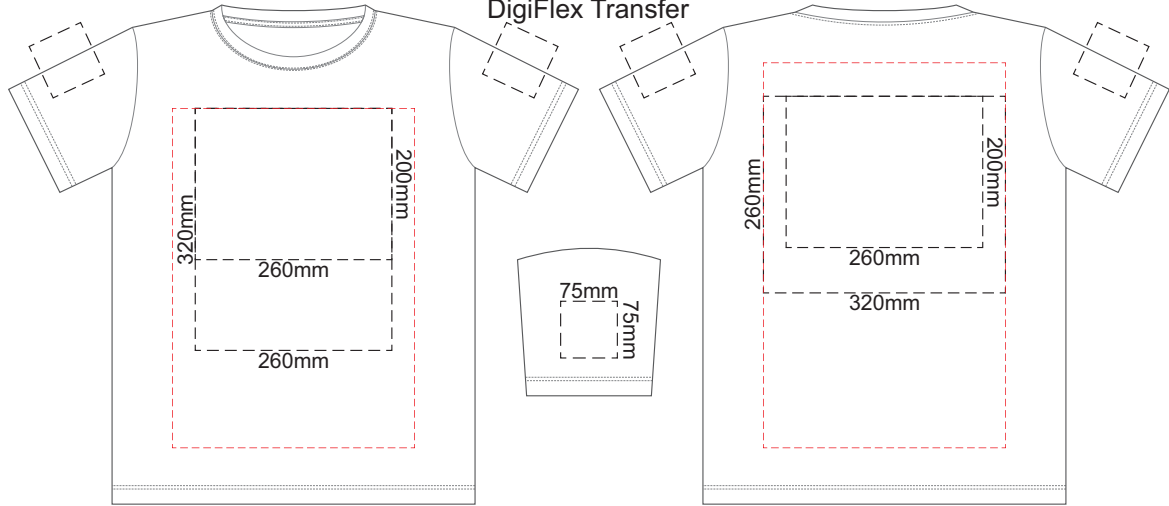

10% of Actual Size
 Screen Print (3 col max)
 Puff Print (One Colour Only)

10% of Actual Size
 Colourflex Transfer
 Faux Embroidery
 DigiFlex Transfer

Print area 260x200mm can be rotated to best suit.

Print area 260x200mm can be rotated to best suit.
 Branding area can be moved anywhere within the red line.

FRONT YOUTH 12

BACK YOUTH 12

10% of Actual Size
 Colourflex Transfer
 Faux Embroidery
 DigiFlex Transfer

Print area can be rotated to best suit.
 Branding area can be moved anywhere within the red line.

FRONT YOUTH 12

Print area can be rotated to best suit.
 Branding area can be moved anywhere within the red line.

BACK YOUTH 12

10% of Actual Size
 Embroidery

FRONT YOUTH 12

Jet Black

10% of Actual Size
 Screen Print (3 col max)
 Puff Print (One Colour Only)

FRONT YOUTH 14

BACK YOUTH 14

10% of Actual Size
 Colourflex Transfer
 Faux Embroidery
 DigiFlex Transfer

Print area can be rotated to best suit.
 Branding area can be moved anywhere within the red line.
FRONT YOUTH 14