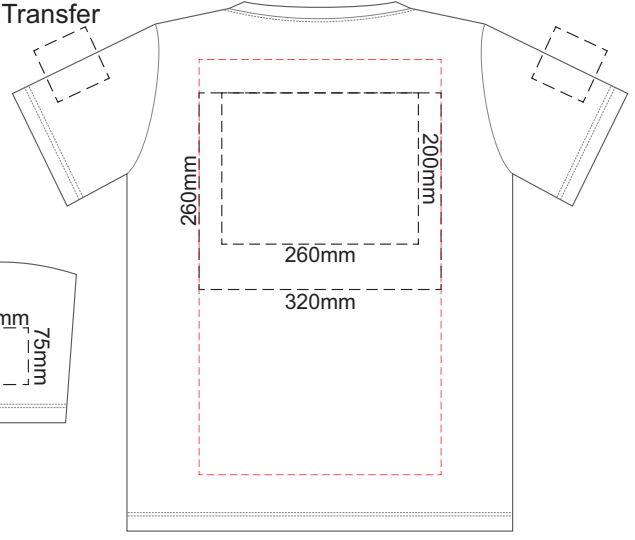

10% of Actual Size
 Screen Print (3 col max)
 Puff Print (One Colour Only)

10% of Actual Size
 Colourflex Transfer
 Faux Embroidery
 DigiFlex Transfer

Print area 260x200mm can be rotated to best suit.

Print area 260x200mm can be rotated to best suit.
 Branding area can be moved anywhere within the red line.

Print area can be rotated to best suit.
 Branding area can be moved anywhere within the red line.
BACK YOUTH 14

10% of Actual Size
 Embroidery

FRONT YOUTH 14

Jet Black

10% of Actual Size
 Screen Print (3 col max)
 Puff Print (One Colour Only)

FRONT YOUTH 16

BACK YOUTH 16

10% of Actual Size
 Colourflex Transfer
 Faux Embroidery
 DigiFlex Transfer

FRONT YOUTH 16

Print area can be rotated to best suit.
 Branding area can be moved anywhere within the red line.

BACK YOUTH 16

Print area can be rotated to best suit.
 Branding area can be moved anywhere within the red line.

10% of Actual Size
 Embroidery

FRONT YOUTH 16

Jet Black