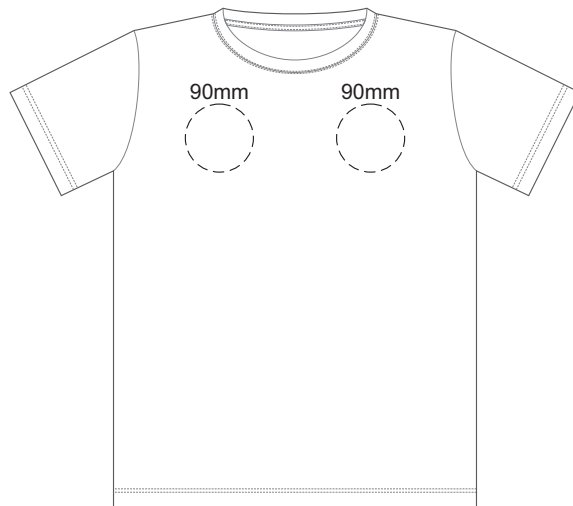

10% of Actual Size
 Screen Print (3 col max)
 Puff Print (One Colour Only)

10% of Actual Size
 Colourflex Transfer
 Faux Embroidery
 DigiFlex Transfer

Print area 260x200mm can be rotated to best suit.

Print area 260x200mm can be rotated to best suit.
 Branding area can be moved anywhere within the red line.

Print area can be rotated to best suit.
 Branding area can be moved anywhere within the red line.

BACK YOUTH 12

10% of Actual Size
 Embroidery

FRONT YOUTH 12

Jet Black

10% of Actual Size
 Screen Print (3 col max)
 Puff Print (One Colour Only)

FRONT YOUTH 14

BACK YOUTH 14

10% of Actual Size
 Colourflex Transfer
 Faux Embroidery
 DigiFlex Transfer

Print area can be rotated to best suit.
 Branding area can be moved anywhere within the red line.
FRONT YOUTH 14

Print area can be rotated to best suit.
 Branding area can be moved anywhere within the red line.
BACK YOUTH 14

10% of Actual Size
 Embroidery

FRONT YOUTH 14

Jet Black

10% of Actual Size
 Screen Print (3 col max)
 Puff Print (One Colour Only)