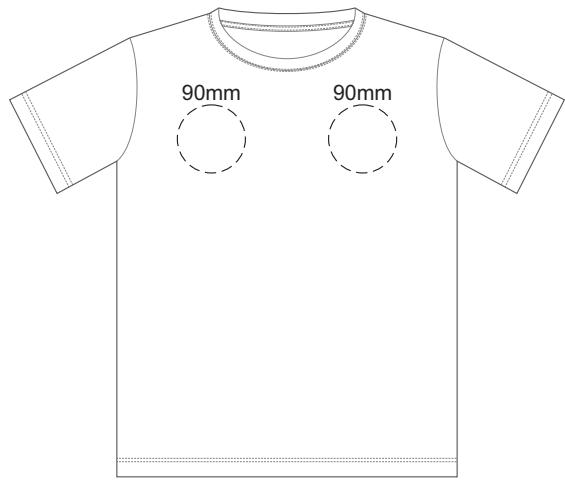

10% of Actual Size
 Screen Print (3 col max)
 Puff Print (One Colour Only)

10% of Actual Size
 Colourflex Transfer
 Faux Embroidery
 DigiFlex Transfer

Print area 260x200mm can be rotated to best suit.

Print area 260x200mm can be rotated to best suit.
 Branding area can be moved anywhere within the red line.

FRONT YOUTH 10

Print area can be rotated to best suit.
 Branding area can be moved anywhere within the red line.

BACK YOUTH 10

10% of Actual Size
 Embroidery

FRONT YOUTH 10

10% of Actual Size
 Screen Print (3 col max)
 Puff Print (One Colour Only)

FRONT YOUTH 12

BACK YOUTH 12

10% of Actual Size
 Colourflex Transfer
 Faux Embroidery
 DigiFlex Transfer

Print area can be rotated to best suit.
 Branding area can be moved anywhere within the red line.

FRONT YOUTH 12

Print area can be rotated to best suit.
 Branding area can be moved anywhere within the red line.

BACK YOUTH 12

10% of Actual Size
 Embroidery

FRONT YOUTH 12

Jet Black

10% of Actual Size
 Screen Print (3 col max)
 Puff Print (One Colour Only)