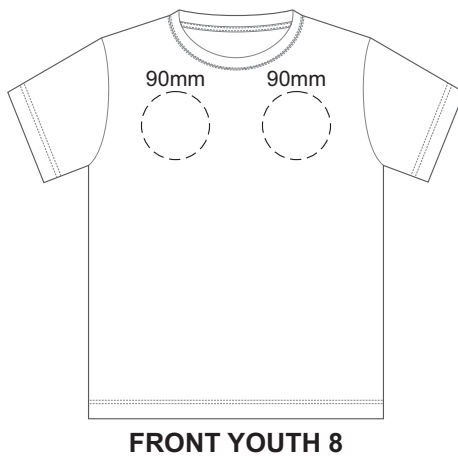

10% of Actual Size
Embroidery