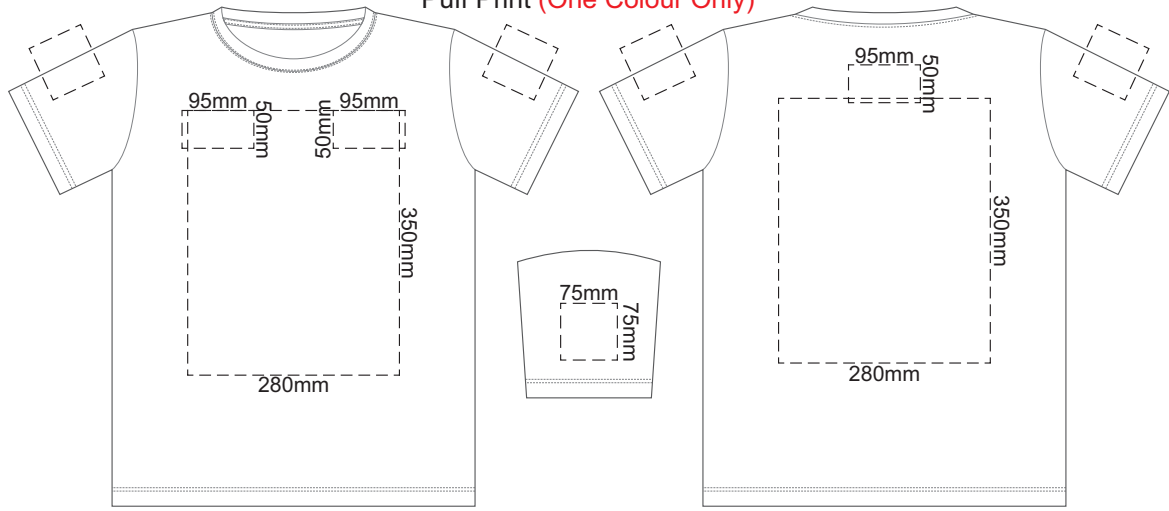

10% of Actual Size
 Screen Print (3 col max)
 Puff Print (One Colour Only)

10% of Actual Size
 Colourflex Transfer
 Faux Embroidery
 DigiFlex Transfer

Print area 260x200mm can be rotated to best suit.

Print area 260x200mm can be rotated to best suit.
 Branding area can be moved anywhere within the red line.

FRONT YOUTH 12

BACK YOUTH 12

10% of Actual Size
 Colourflex Transfer
 Faux Embroidery
 DigiFlex Transfer

Print area can be rotated to best suit.
 Branding area can be moved anywhere within the red line.

FRONT YOUTH 12

Print area can be rotated to best suit.
 Branding area can be moved anywhere within the red line.

BACK YOUTH 12

10% of Actual Size
 Embroidery

FRONT YOUTH 12

Jet Black

10% of Actual Size
 Screen Print (3 col max)
 Puff Print (One Colour Only)

FRONT YOUTH 14

BACK YOUTH 14

10% of Actual Size
 Colourflex Transfer
 Faux Embroidery
 DigiFlex Transfer

Print area can be rotated to best suit.
 Branding area can be moved anywhere within the red line.
FRONT YOUTH 14