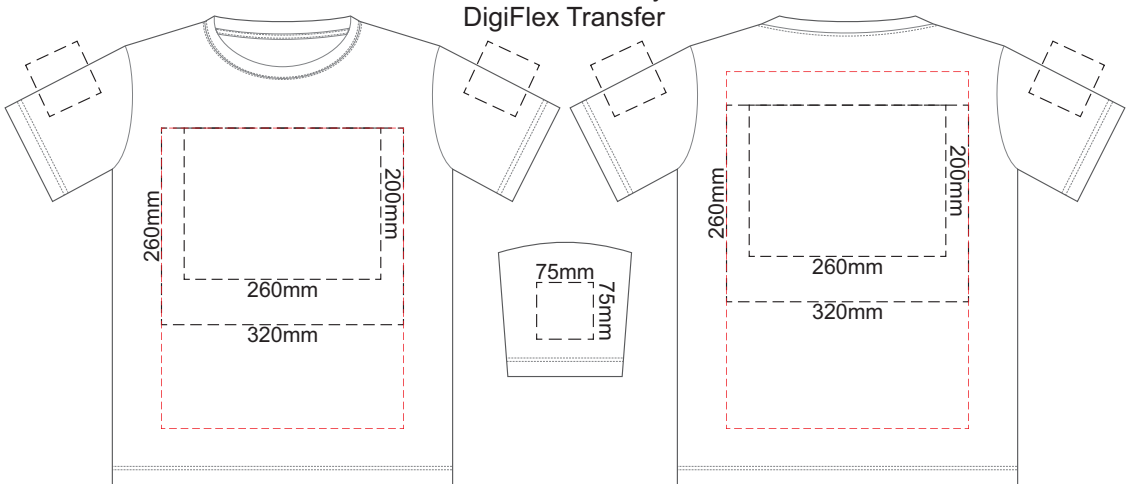

10% of Actual Size
 Screen Print (3 col max)
 Puff Print (One Colour Only)

10% of Actual Size
 Colourflex Transfer
 Faux Embroidery
 DigiFlex Transfer

Print area 260x200mm can be rotated to best suit.

Print area 260x200mm can be rotated to best suit.
 Branding area can be moved anywhere within the red line.

10% of Actual Size
 Screen Print (3 col max)
 Puff Print (One Colour Only)

FRONT YOUTH 10

BACK YOUTH 10

10% of Actual Size
 Colourflex Transfer
 Faux Embroidery
 DigiFlex Transfer

Print area can be rotated to best suit.
 Branding area can be moved anywhere within the red line.

FRONT YOUTH 10

Print area can be rotated to best suit.
 Branding area can be moved anywhere within the red line.

BACK YOUTH 10

10% of Actual Size
 Embroidery

FRONT YOUTH 10

10% of Actual Size
 Screen Print (3 col max)
 Puff Print (One Colour Only)

FRONT YOUTH 12

BACK YOUTH 12

10% of Actual Size
 Colourflex Transfer
 Faux Embroidery
 DigiFlex Transfer

Print area can be rotated to best suit.
 Branding area can be moved anywhere within the red line.

FRONT YOUTH 12