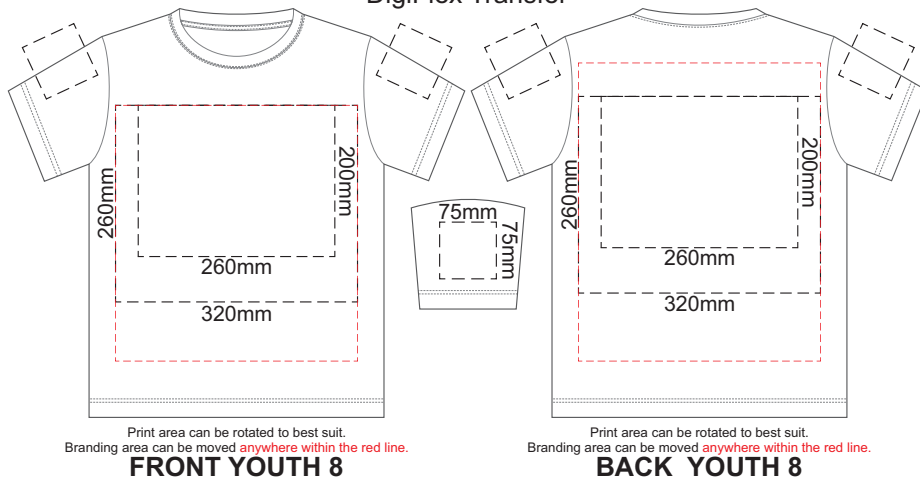

10% of Actual Size
Colourflex Transfer
Faux Embroidery
DigiFlex Transfer