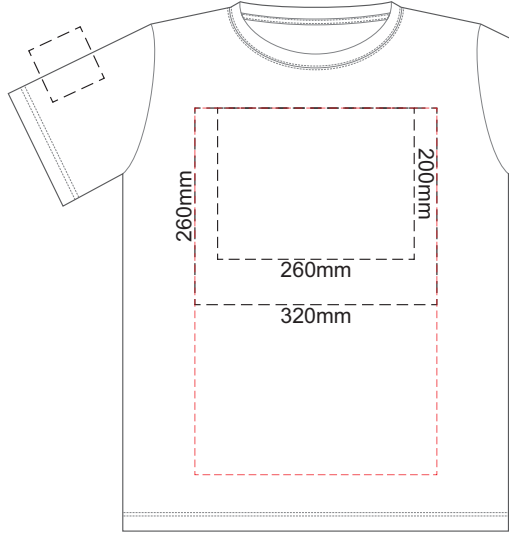

10% of Actual Size
 Screen Print (3 col max)
 Puff Print (One Colour Only)

10% of Actual Size
 Colourflex Transfer
 Faux Embroidery
 DigiFlex Transfer

Print area 260x200mm can be rotated to best suit.

Print area 260x200mm can be rotated to best suit.
 Branding area can be moved anywhere within the red line.

FRONT YOUTH 14

BACK YOUTH 14

10% of Actual Size
 Colourflex Transfer
 Faux Embroidery
 DigiFlex Transfer

Print area can be rotated to best suit.
 Branding area can be moved anywhere within the red line.
FRONT YOUTH 14

Print area can be rotated to best suit.
 Branding area can be moved anywhere within the red line.
BACK YOUTH 14

10% of Actual Size
 Embroidery

FRONT YOUTH 14

Jet Black

10% of Actual Size
 Screen Print (3 col max)
 Puff Print (One Colour Only)

FRONT YOUTH 16

BACK YOUTH 16

10% of Actual Size
 Colourflex Transfer
 Faux Embroidery
 DigiFlex Transfer

FRONT YOUTH 16

Print area can be rotated to best suit.
 Branding area can be moved anywhere within the red line.