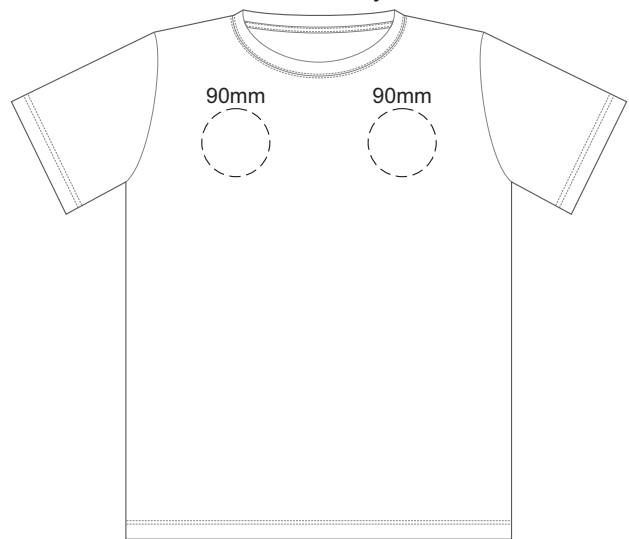

10% of Actual Size
 Screen Print (3 col max)
 Puff Print (One Colour Only)

10% of Actual Size
 Colourflex Transfer
 Faux Embroidery
 DigiFlex Transfer

Print area 260x200mm can be rotated to best suit.

Print area 260x200mm can be rotated to best suit.
 Branding area can be moved anywhere within the red line.

Print area can be rotated to best suit.
 Branding area can be moved anywhere within the red line.
BACK YOUTH 14

10% of Actual Size
 Embroidery

FRONT YOUTH 14

Jet Black

10% of Actual Size
 Screen Print (3 col max)
 Puff Print (One Colour Only)

FRONT YOUTH 16

BACK YOUTH 16

10% of Actual Size
 Colourflex Transfer
 Faux Embroidery
 DigiFlex Transfer

FRONT YOUTH 16

Print area can be rotated to best suit.
 Branding area can be moved anywhere within the red line.

BACK YOUTH 16

Print area can be rotated to best suit.
 Branding area can be moved anywhere within the red line.

10% of Actual Size
 Embroidery

FRONT YOUTH 16

Jet Black