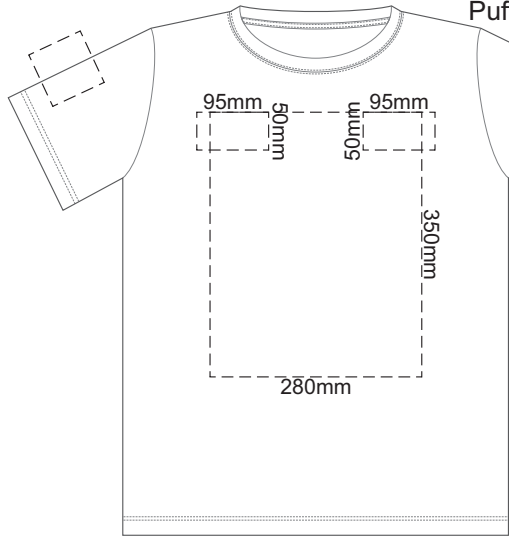

10% of Actual Size
 Screen Print (3 col max)
 Puff Print (One Colour Only)

10% of Actual Size
 Colourflex Transfer
 Faux Embroidery
 DigiFlex Transfer

Print area 260x200mm can be rotated to best suit.

Print area 260x200mm can be rotated to best suit.
 Branding area can be moved anywhere within the red line.

FRONT YOUTH 14

BACK YOUTH 14

10% of Actual Size
 Colourflex Transfer
 Faux Embroidery
 DigiFlex Transfer

Print area can be rotated to best suit.
 Branding area can be moved anywhere within the red line.
FRONT YOUTH 14

Print area can be rotated to best suit.
 Branding area can be moved anywhere within the red line.
BACK YOUTH 14

10% of Actual Size
 Embroidery

FRONT YOUTH 14

Jet Black

10% of Actual Size
 Screen Print (3 col max)
 Puff Print (One Colour Only)

FRONT YOUTH 16

BACK YOUTH 16

10% of Actual Size
 Colourflex Transfer
 Faux Embroidery
 DigiFlex Transfer

FRONT YOUTH 16

Print area can be rotated to best suit.
 Branding area can be moved anywhere within the red line.