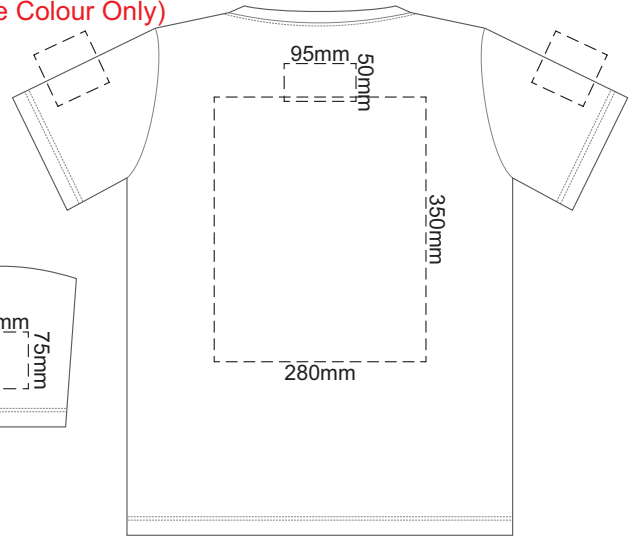

10% of Actual Size
 Screen Print (3 col max)
 Puff Print (One Colour Only)

10% of Actual Size
 Colourflex Transfer
 Faux Embroidery
 DigiFlex Transfer

Print area 260x200mm can be rotated to best suit.

Print area 260x200mm can be rotated to best suit.
 Branding area can be moved anywhere within the red line.

FRONT YOUTH 14

BACK YOUTH 14

10% of Actual Size
 Colourflex Transfer
 Faux Embroidery
 DigiFlex Transfer

Print area can be rotated to best suit.
 Branding area can be moved anywhere within the red line.
FRONT YOUTH 14

Print area can be rotated to best suit.
 Branding area can be moved anywhere within the red line.
BACK YOUTH 14

10% of Actual Size
 Embroidery

FRONT YOUTH 14

Jet Black

10% of Actual Size
 Screen Print (3 col max)
 Puff Print (One Colour Only)

FRONT YOUTH 16

BACK YOUTH 16

10% of Actual Size
 Colourflex Transfer
 Faux Embroidery
 DigiFlex Transfer

FRONT YOUTH 16

Print area can be rotated to best suit.
 Branding area can be moved anywhere within the red line.