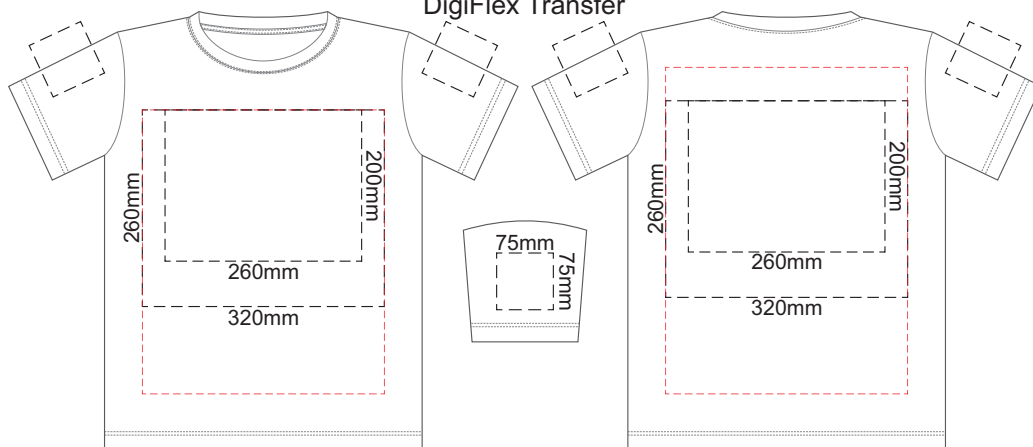

FRONT YOUTH 10

BACK YOUTH 10

10% of Actual Size
Colourflex Transfer
Faux Embroidery
DigiFlex Transfer