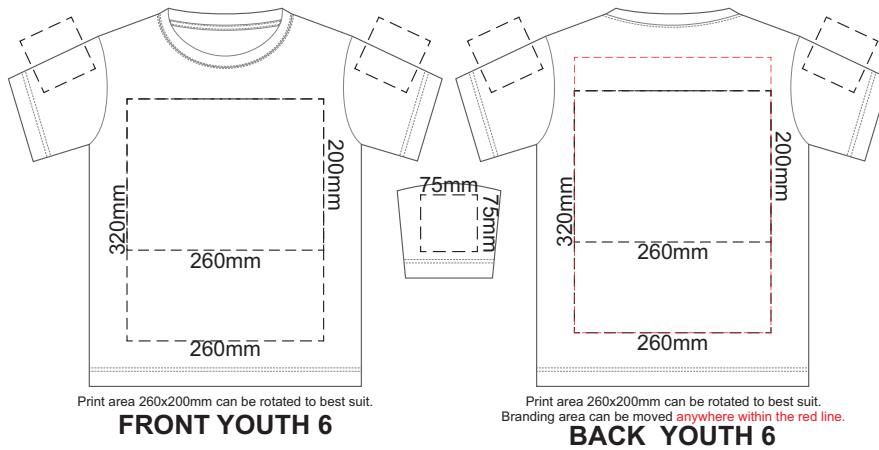

10% of Actual Size
Colourflex Transfer
Faux Embroidery
DigiFlex Transfer