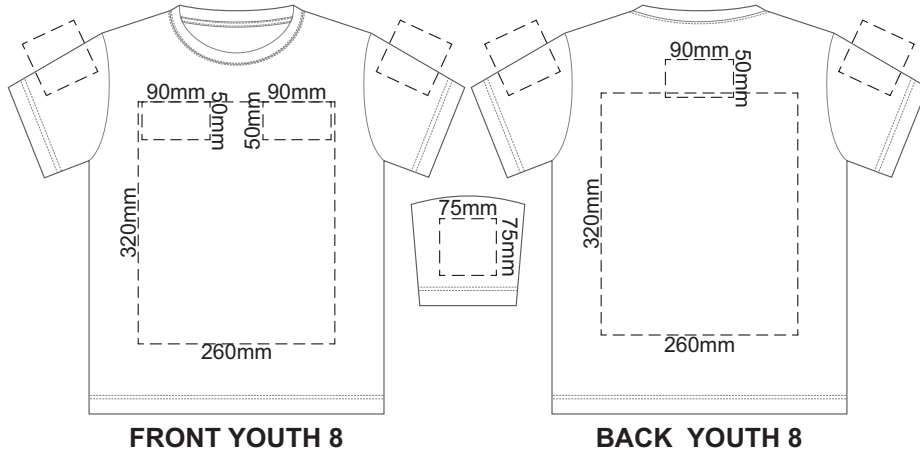

10% of Actual Size
Screen Print (3 col max)
Puff Print (One Colour Only)