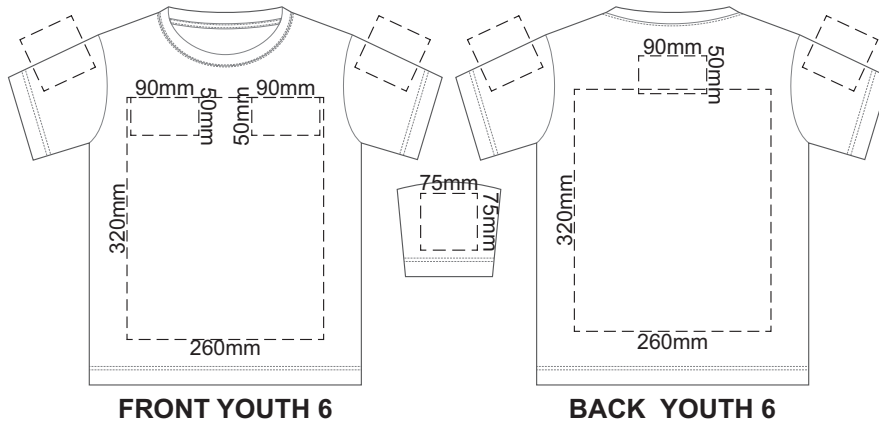

10% of Actual Size
Screen Print (3 col max)
Puff Print (One Colour Only)