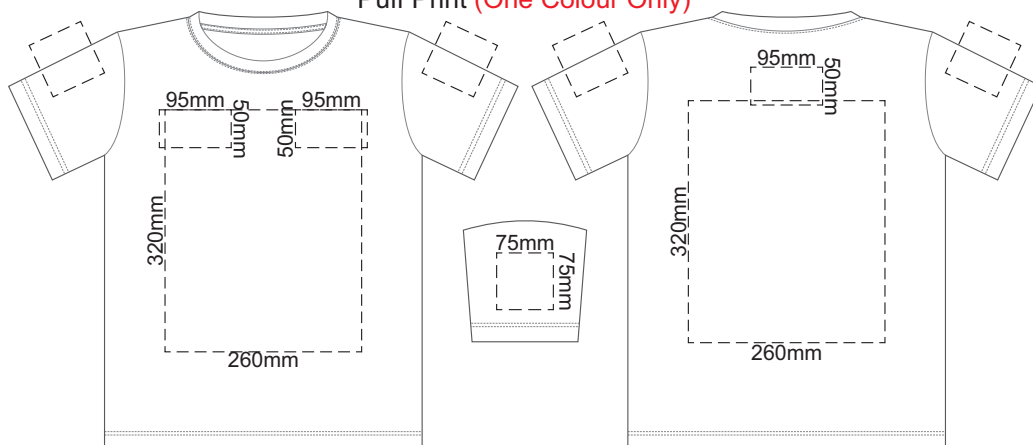

BACK YOUTH 10

10% of Actual Size
Screen Print (3 col max)
Puff Print (One Colour Only)

FRONT YOUTH 10