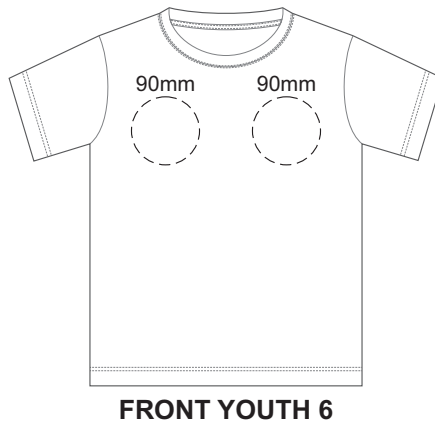

Print area 260x200mm can be rotated to best suit.

Print area 260x200mm can be rotated to best suit.
Branding area can be moved anywhere within the red line.

10% of Actual Size
Embroidery