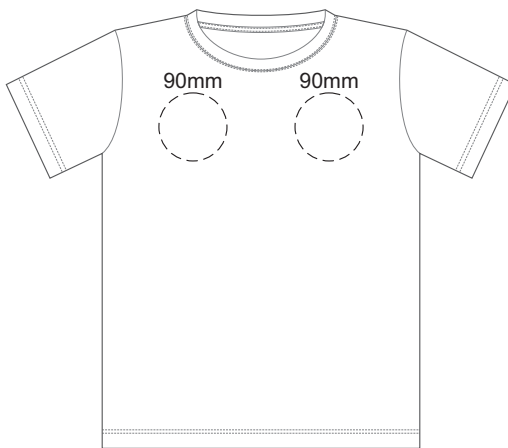

Print area can be rotated to best suit.
Branding area can be moved anywhere within the red line.

Print area can be rotated to best suit.
Branding area can be moved anywhere within the red line.

10% of Actual Size
Embroidery

FRONT YOUTH 10