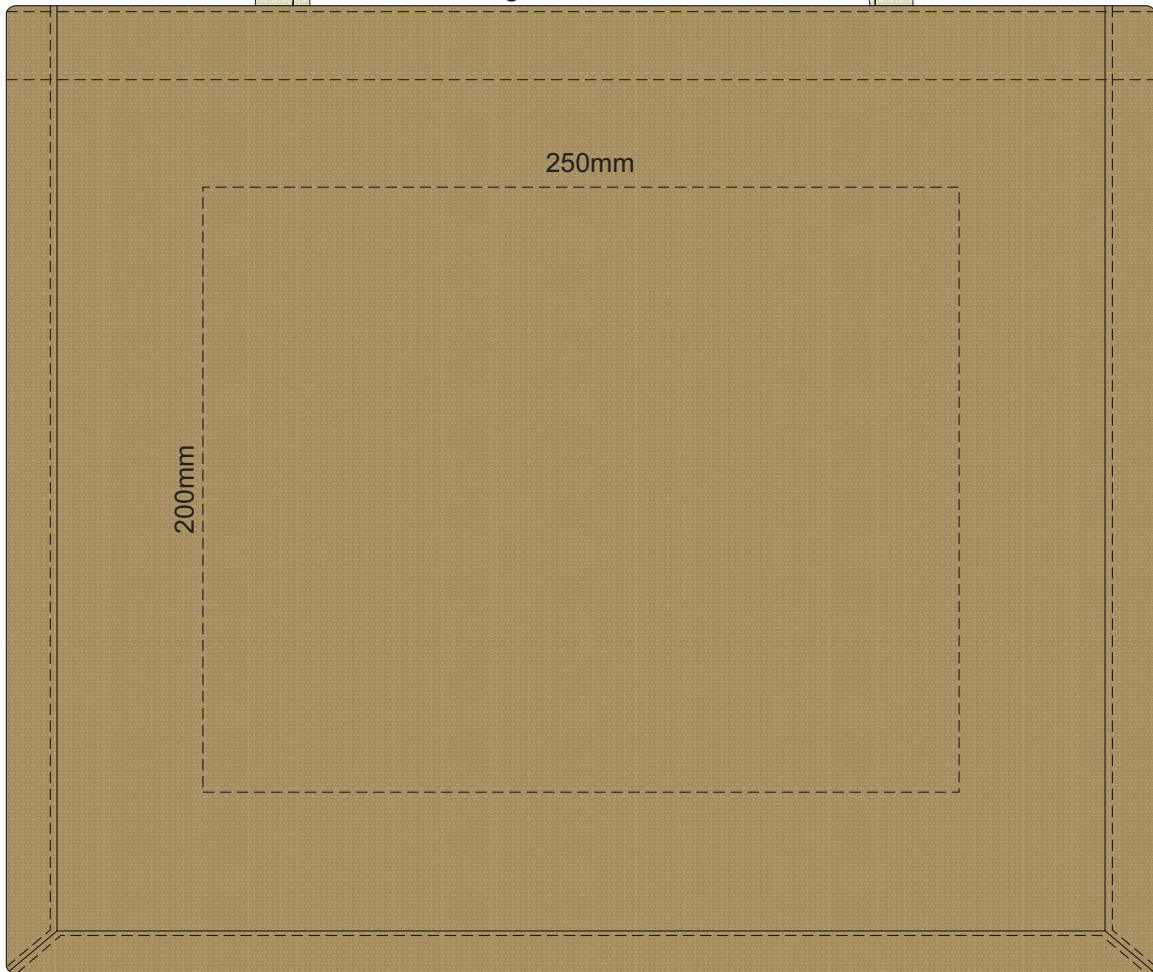

100% of Actual Size
Screen Print

Please be aware the artwork will be significantly affected by the texture of the bag.
Fine detailing, small text will be lost in the texture of the bag and may not be legible.

100% of Actual Size
Colourflex Transfer
Faux Embroidery
DigiFlex Transfer

Please note the orientation of these print areas may be rotated to best suit your needs.