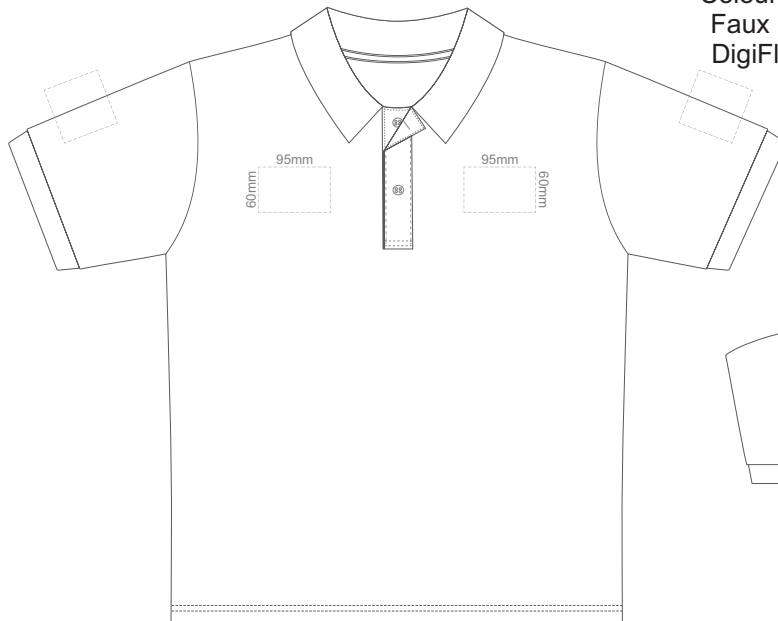

10% of Actual Size
Colourflex Transfer
Faux Embroidery
DigiFlex Transfer

FRONT MENS 2XL