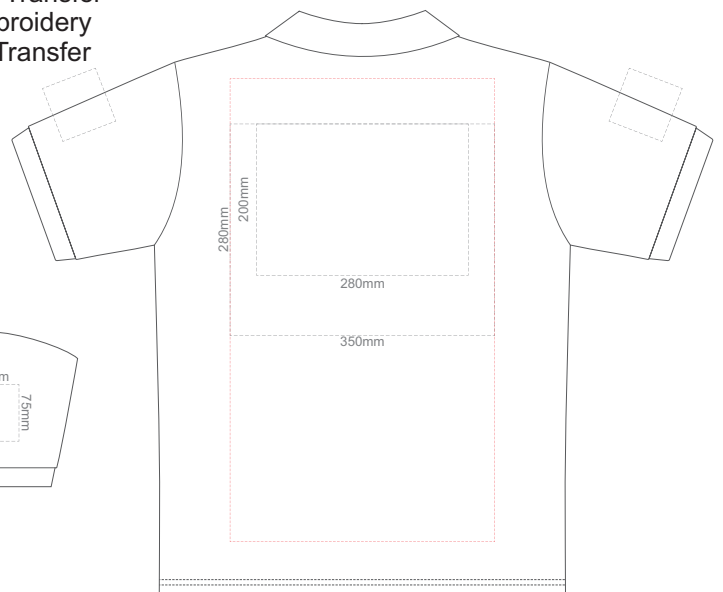

BACK MENS LARGE