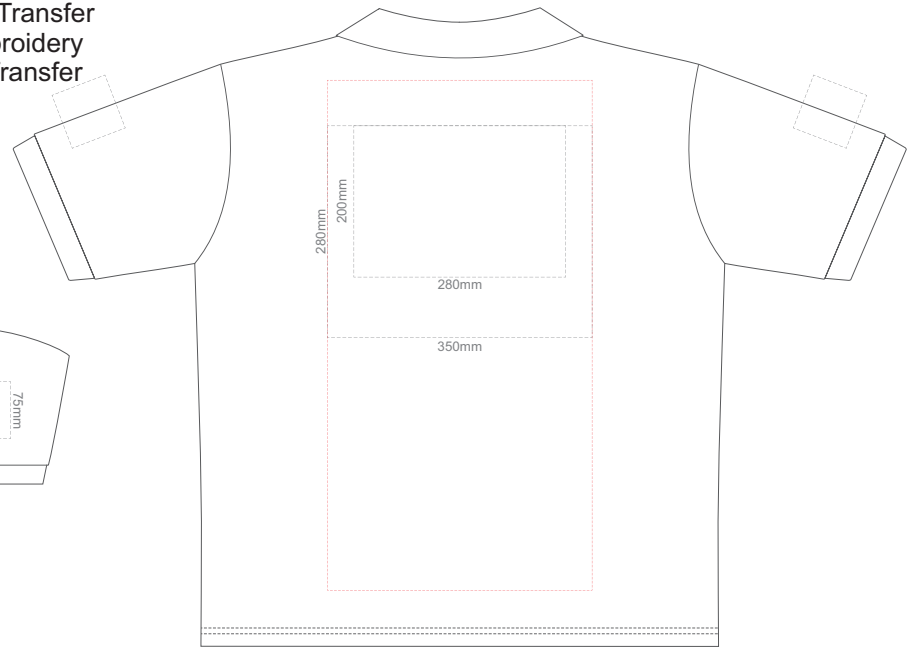

BACK MENS 5XL