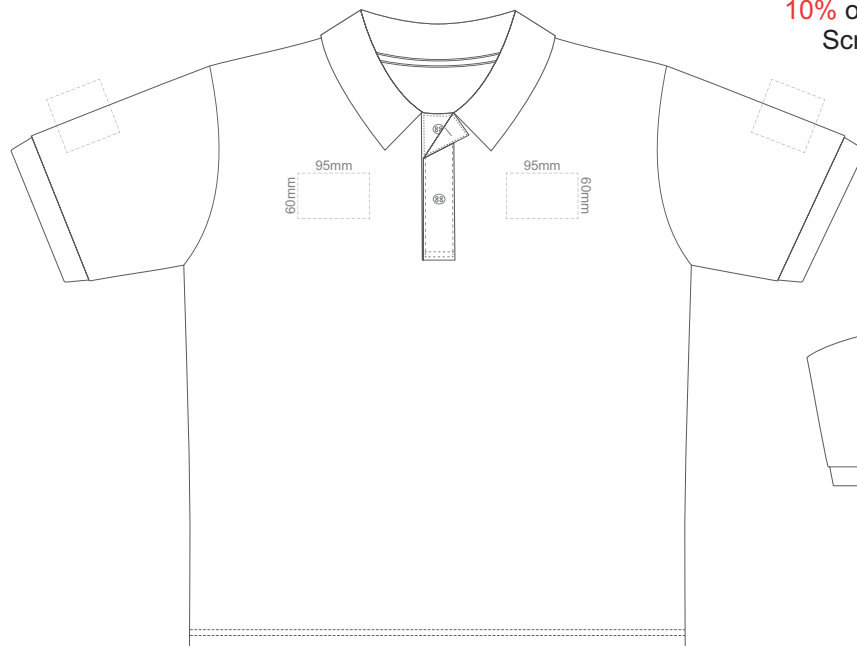

**BACK MENS LARGE**

10% of Actual Size  
Screen Print

**FRONT MENS XL**

**BACK MENS XL**

10% of Actual Size  
Screen Print

**FRONT MENS 2XL**

**BACK MENS 2XL**

10% of Actual Size  
Screen Print

**FRONT MENS 3XL**

**BACK MENS 3XL**

10% of Actual Size  
Screen Print

**FRONT MENS 4XL**

**BACK MENS 4XL**

10% of Actual Size  
Screen Print

**FRONT MENS 5XL**

**BACK MENS 5XL**

10% of Actual Size  
Colourflex Transfer  
Faux Embroidery  
DigiFlex Transfer

**FRONT MENS SMALL**

**BACK MENS SMALL**

Print area can be rotated to best suit.  
Branding area can be moved anywhere within the red line.

10% of Actual Size  
Colourflex Transfer  
Faux Embroidery  
DigiFlex Transfer

**FRONT MENS MEDIUM**

**BACK MENS MEDIUM**

Print area can be rotated to best suit.  
Branding area can be moved anywhere within the red line.