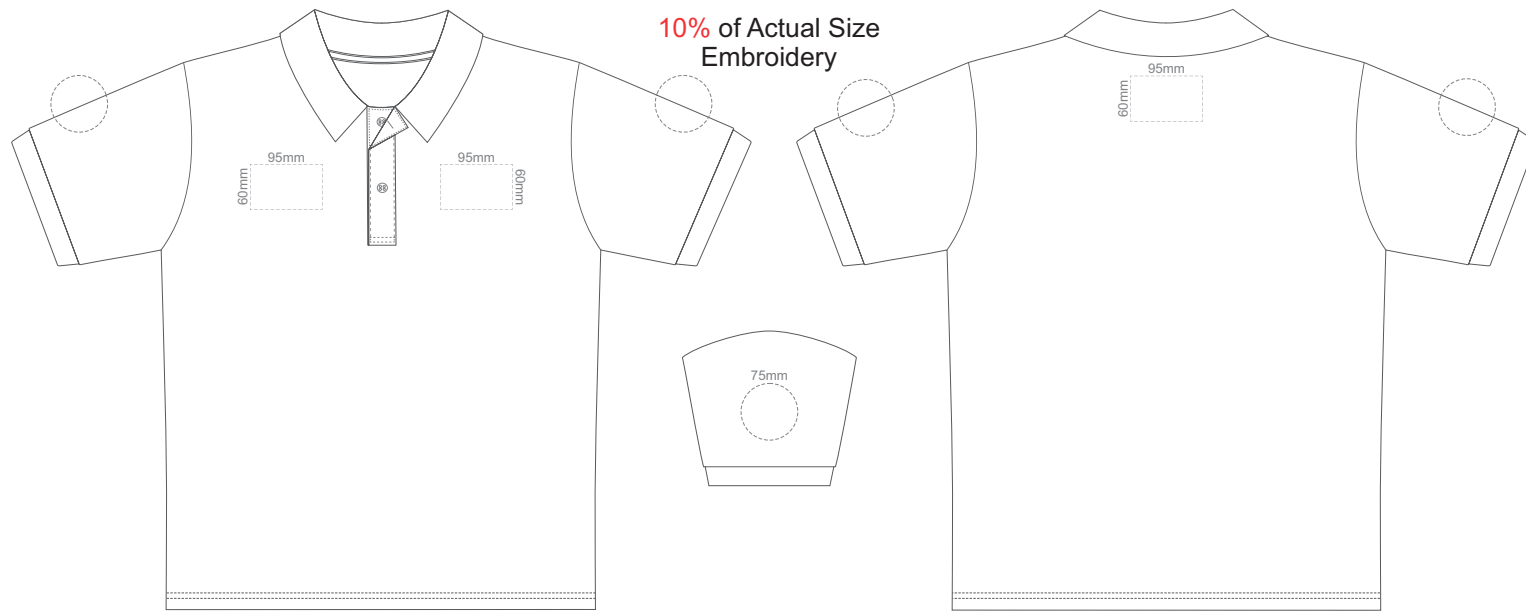

FRONT MENS XL

BACK MENS XL