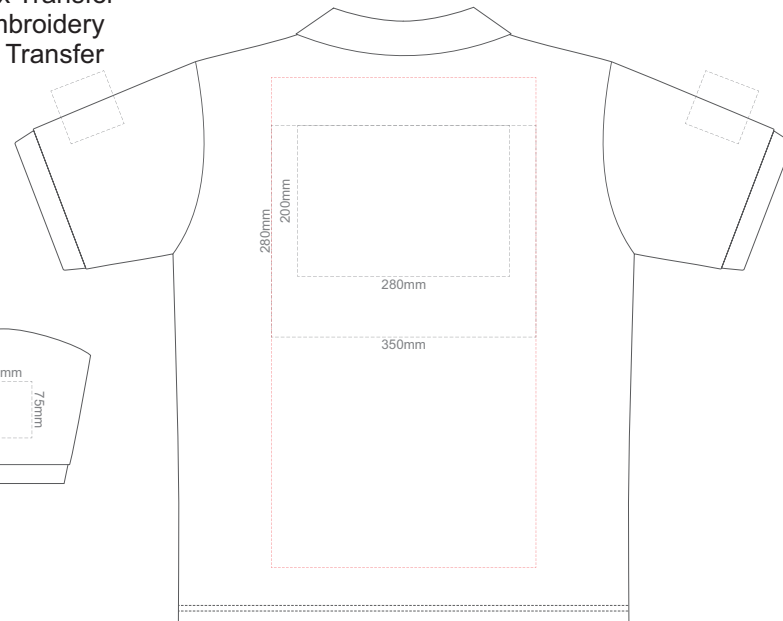

BACK MENS 2XL