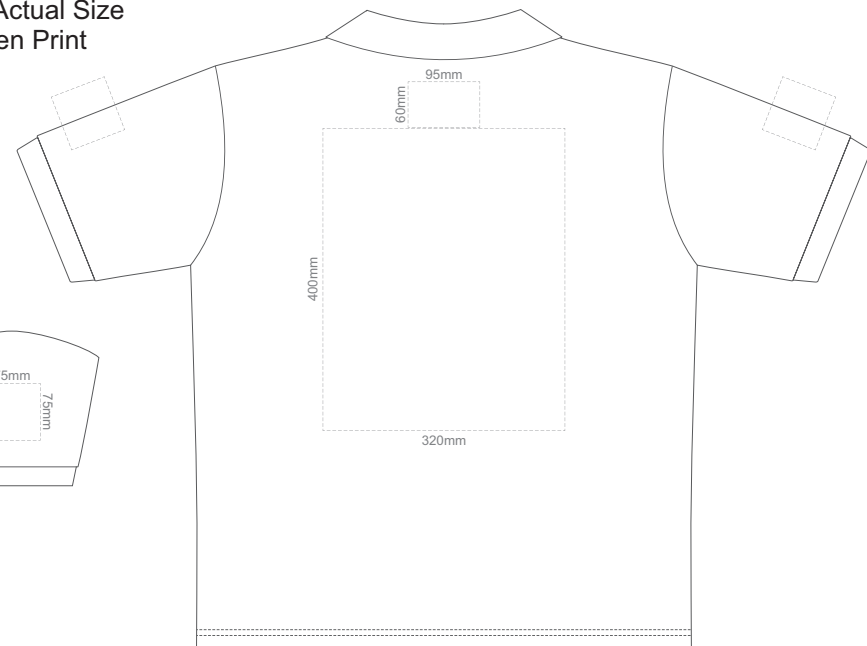

**BACK MENS LARGE**

10% of Actual Size  
Screen Print

**FRONT MENS XL**

**BACK MENS XL**

10% of Actual Size  
Screen Print

**FRONT MENS 2XL**

**BACK MENS 2XL**

10% of Actual Size  
Screen Print

**FRONT MENS 3XL**

**BACK MENS 3XL**

10% of Actual Size  
Screen Print

**FRONT MENS 4XL**

**BACK MENS 4XL**

10% of Actual Size  
Screen Print

**FRONT MENS 5XL**

**BACK MENS 5XL**

10% of Actual Size  
Colourflex Transfer  
Faux Embroidery  
DigiFlex Transfer

**FRONT MENS SMALL**

**BACK MENS SMALL**

Print area can be rotated to best suit.  
Branding area can be moved anywhere within the red line.

10% of Actual Size  
Colourflex Transfer  
Faux Embroidery  
DigiFlex Transfer

**FRONT MENS MEDIUM**

**BACK MENS MEDIUM**

Print area can be rotated to best suit.  
Branding area can be moved anywhere within the red line.