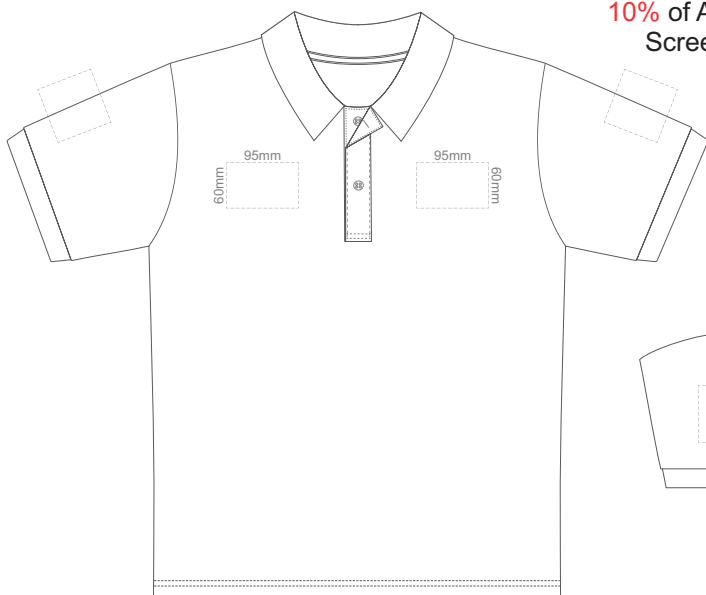

10% of Actual Size  
Screen Print

**FRONT MENS SMALL**

**BACK MENS SMALL**

10% of Actual Size  
Screen Print

**FRONT MENS MEDIUM**

**BACK MENS MEDIUM**

10% of Actual Size  
Screen Print

**FRONT MENS LARGE**

**BACK MENS LARGE**

10% of Actual Size  
Screen Print

**FRONT MENS XL**

**BACK MENS XL**

10% of Actual Size  
Screen Print

**FRONT MENS 2XL**

**BACK MENS 2XL**

10% of Actual Size  
Screen Print

**FRONT MENS 3XL**

**BACK MENS 3XL**

10% of Actual Size  
Screen Print

**FRONT MENS 4XL**

**BACK MENS 4XL**

10% of Actual Size  
Screen Print

**FRONT MENS 5XL**

**BACK MENS 5XL**

10% of Actual Size  
Colourflex Transfer  
Faux Embroidery  
DigiFlex Transfer

**FRONT MENS SMALL**

**BACK MENS SMALL**

Print area can be rotated to best suit.  
Branding area can be moved anywhere within the red line.