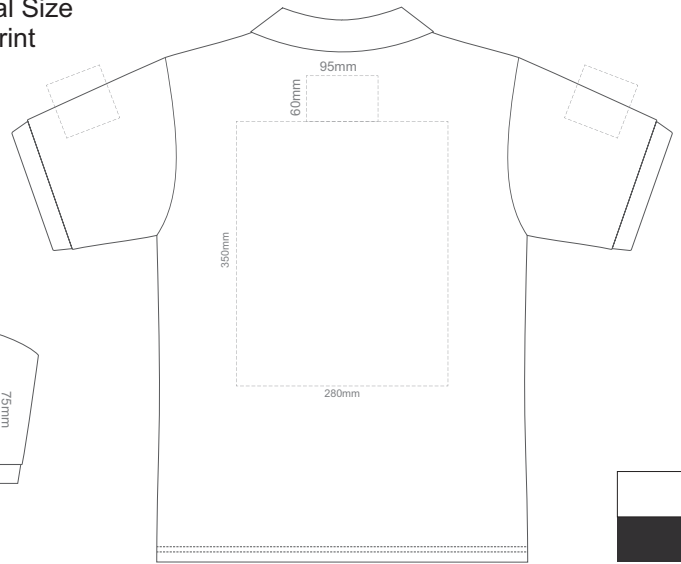

10% of Actual Size  
Screen Print

**FRONT MENS SMALL**

**BACK MENS SMALL**

10% of Actual Size  
Screen Print

**FRONT MENS MEDIUM**

**BACK MENS MEDIUM**

10% of Actual Size  
Screen Print

**FRONT MENS LARGE**

**BACK MENS LARGE**

10% of Actual Size  
Screen Print

**FRONT MENS XL**

**BACK MENS XL**

10% of Actual Size  
Screen Print

**FRONT MENS 2XL**

**BACK MENS 2XL**

10% of Actual Size  
Screen Print

**FRONT MENS 3XL**

**BACK MENS 3XL**

10% of Actual Size  
Screen Print

**FRONT MENS 4XL**

**BACK MENS 4XL**

10% of Actual Size  
Screen Print

**FRONT MENS 5XL**

**BACK MENS 5XL**

10% of Actual Size  
Colourflex Transfer  
Faux Embroidery  
DigiFlex Transfer

**FRONT MENS SMALL**

**BACK MENS SMALL**

Print area can be rotated to best suit.  
Branding area can be moved anywhere within the red line.