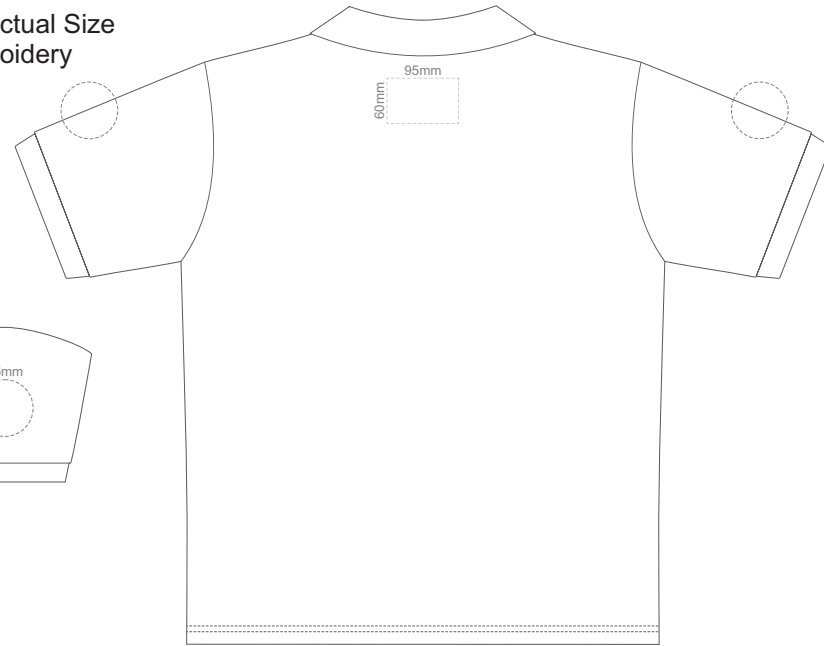

10% of Actual Size  
Colourflex Transfer  
Faux Embroidery  
DigiFlex Transfer

**FRONT MENS SMALL**

**BACK MENS SMALL**

Print area can be rotated to best suit.  
Branding area can be moved anywhere within the red line.

10% of Actual Size  
Colourflex Transfer  
Faux Embroidery  
DigiFlex Transfer

**FRONT MENS 5XL**

**BACK MENS 5XL**

Print area can be rotated to best suit.  
Branding area can be moved anywhere within the red line.

10% of Actual Size  
Embroidery

**FRONT MENS SMALL**

**BACK MENS SMALL**

10% of Actual Size  
Embroidery

**FRONT MENS MEDIUM**

**BACK MENS MEDIUM**

10% of Actual Size  
Embroidery

**FRONT MENS LARGE**

**BACK MENS LARGE**

**FRONT MENS XL**

**BACK MENS XL**

**FRONT MENS 2XL**

**BACK MENS 2XL**

10% of Actual Size  
Embroidery

**FRONT MENS 3XL**

**BACK MENS 3XL**