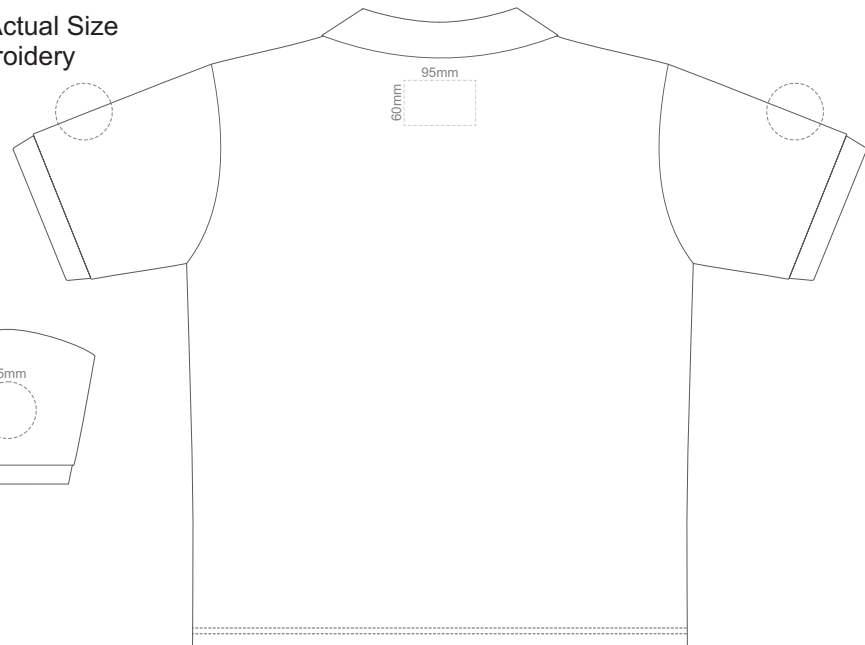

10% of Actual Size  
Colourflex Transfer  
Faux Embroidery  
DigiFlex Transfer

**FRONT MENS SMALL**

**BACK MENS SMALL**

Print area can be rotated to best suit.  
Branding area can be moved anywhere within the red line.

10% of Actual Size  
Embroidery

**FRONT MENS SMALL**

**BACK MENS SMALL**

10% of Actual Size  
Embroidery

**FRONT MENS MEDIUM**

**BACK MENS MEDIUM**

10% of Actual Size  
Embroidery

**FRONT MENS LARGE**

**BACK MENS LARGE**

**FRONT MENS XL**

**BACK MENS XL**

**FRONT MENS 2XL**

**BACK MENS 2XL**

10% of Actual Size  
Embroidery

**FRONT MENS 3XL**

**BACK MENS 3XL**

10% of Actual Size  
Embroidery

**FRONT MENS 4XL**

**BACK MENS 4XL**

10% of Actual Size  
Embroidery

**FRONT MENS 5XL**

**BACK MENS 5XL**

Print area 280x200mm can be rotated to best suit.