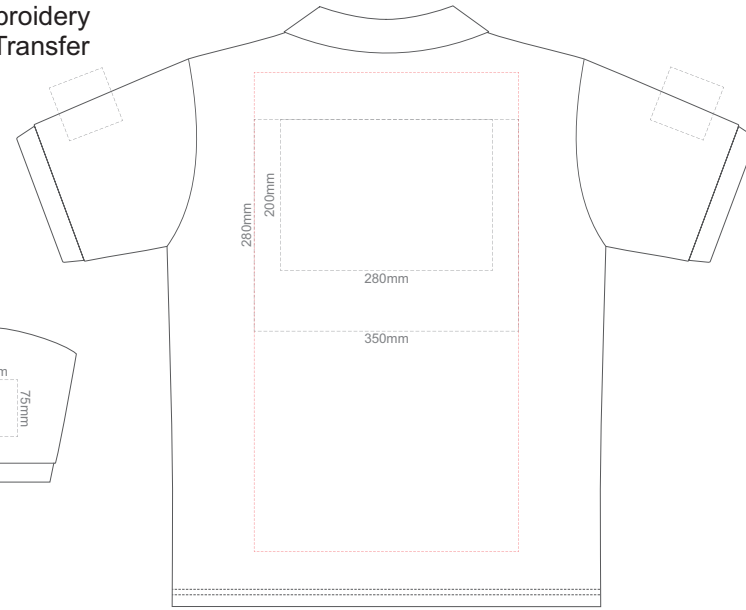

BACK MENS XL