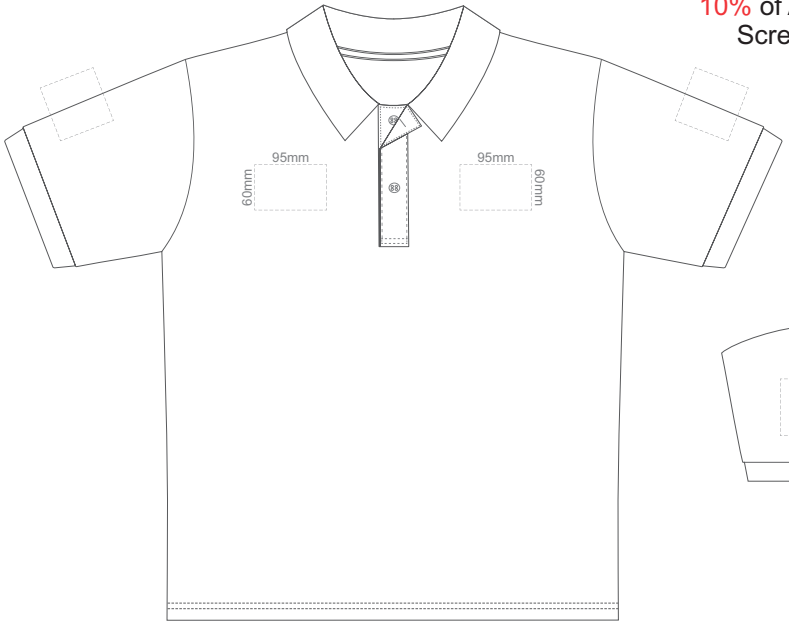

10% of Actual Size  
Screen Print

**FRONT MENS SMALL**

**BACK MENS SMALL**

10% of Actual Size  
Screen Print

**FRONT MENS MEDIUM**

**BACK MENS MEDIUM**

10% of Actual Size  
Screen Print

**FRONT MENS LARGE**

**BACK MENS LARGE**

10% of Actual Size  
Screen Print

**FRONT MENS XL**

**BACK MENS XL**

10% of Actual Size  
Screen Print

**FRONT MENS 2XL**

**BACK MENS 2XL**

10% of Actual Size  
Screen Print

**FRONT MENS 3XL**

**BACK MENS 3XL**

10% of Actual Size  
Screen Print

**FRONT MENS 4XL**

**BACK MENS 4XL**

10% of Actual Size  
Screen Print

**FRONT MENS 5XL**

**BACK MENS 5XL**

10% of Actual Size  
Colourflex Transfer  
Faux Embroidery  
DigiFlex Transfer

**FRONT MENS SMALL**

**BACK MENS SMALL**

Print area can be rotated to best suit.  
Branding area can be moved anywhere within the red line.