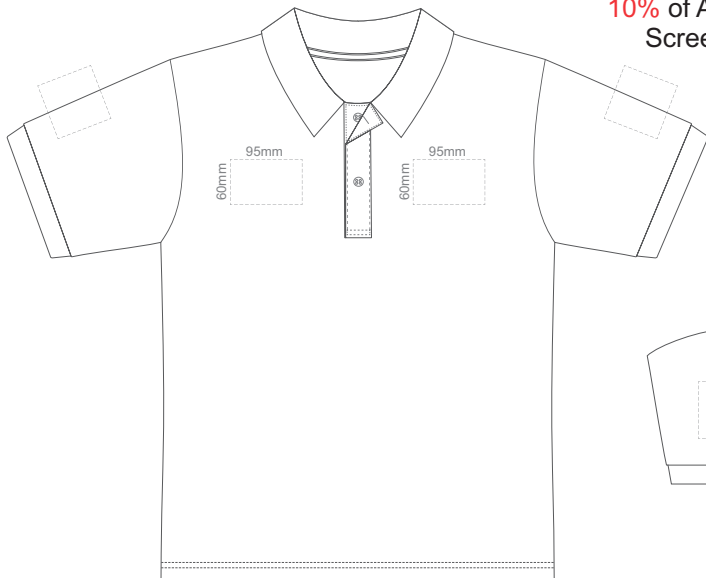

10% of Actual Size  
Screen Print

**FRONT MENS SMALL**

**BACK MENS SMALL**

10% of Actual Size  
Screen Print

**FRONT MENS MEDIUM**

**BACK MENS MEDIUM**

10% of Actual Size  
Screen Print

**FRONT MENS LARGE**

**BACK MENS LARGE**

10% of Actual Size  
Screen Print

**FRONT MENS XL**

**BACK MENS XL**

10% of Actual Size  
Screen Print

**FRONT MENS 2XL**

**BACK MENS 2XL**

10% of Actual Size  
Screen Print

**FRONT MENS 3XL**

**BACK MENS 3XL**

10% of Actual Size  
Screen Print

**FRONT MENS 4XL**

**BACK MENS 4XL**

10% of Actual Size  
Screen Print

**FRONT MENS 5XL**

**BACK MENS 5XL**

10% of Actual Size  
Colourflex Transfer  
Faux Embroidery  
DigiFlex Transfer

**FRONT MENS SMALL**

**BACK MENS SMALL**

Print area can be rotated to best suit.  
Branding area can be moved anywhere within the red line.