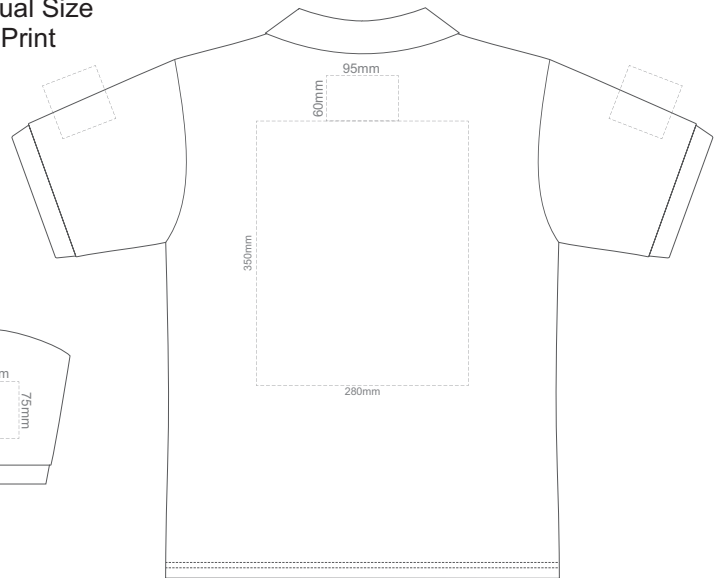

10% of Actual Size  
Screen Print

**FRONT MENS SMALL**

**BACK MENS SMALL**

10% of Actual Size  
Screen Print

**FRONT MENS MEDIUM**

**BACK MENS MEDIUM**

10% of Actual Size  
Screen Print

**FRONT MENS LARGE**

**BACK MENS LARGE**

10% of Actual Size  
Screen Print

**FRONT MENS XL**

**BACK MENS XL**

10% of Actual Size  
Screen Print

**FRONT MENS 2XL**

**BACK MENS 2XL**

10% of Actual Size  
Screen Print

10% of Actual Size  
Colourflex Transfer  
Faux Embroidery  
DigiFlex Transfer

**FRONT MENS SMALL**

**BACK MENS SMALL**

Print area can be rotated to best suit.  
Branding area can be moved anywhere within the red line.

10% of Actual Size  
Embroidery

**FRONT MENS 4XL**

**BACK MENS 4XL**

10% of Actual Size  
Embroidery

**FRONT MENS 5XL**

**BACK MENS 5XL**

Print area 280x200mm can be rotated to best suit.