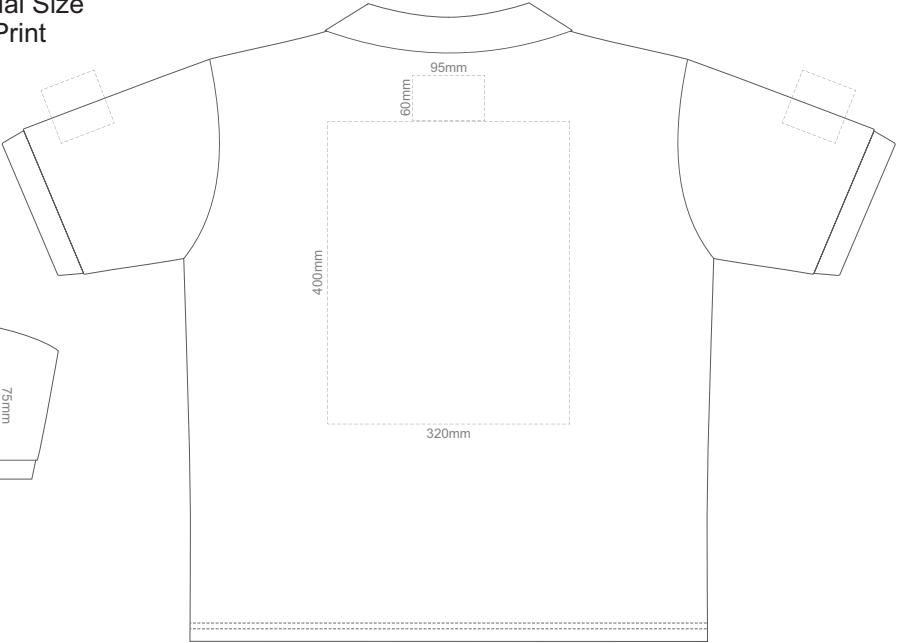

**BACK MENS LARGE**

10% of Actual Size  
Screen Print

**FRONT MENS XL**

**BACK MENS XL**

10% of Actual Size  
Screen Print

**FRONT MENS 2XL**

**BACK MENS 2XL**

10% of Actual Size  
Screen Print

**FRONT MENS 3XL**

**BACK MENS 3XL**

10% of Actual Size  
Screen Print

**FRONT MENS 4XL**

**BACK MENS 4XL**

10% of Actual Size  
Screen Print

**FRONT MENS 5XL**

**BACK MENS 5XL**

10% of Actual Size  
Colourflex Transfer  
Faux Embroidery  
DigiFlex Transfer

**FRONT MENS SMALL**

**BACK MENS SMALL**

Print area can be rotated to best suit.  
Branding area can be moved anywhere within the red line.

10% of Actual Size  
Colourflex Transfer  
Faux Embroidery  
DigiFlex Transfer

**FRONT MENS MEDIUM**

**BACK MENS MEDIUM**

Print area can be rotated to best suit.  
Branding area can be moved anywhere within the red line.