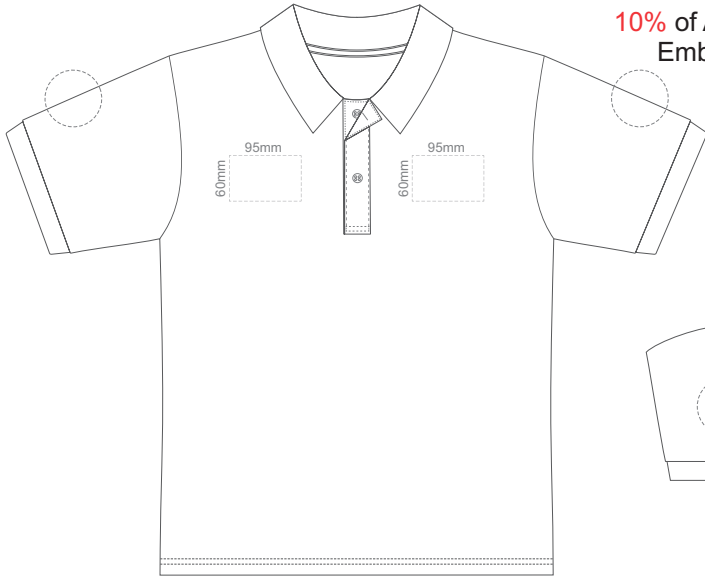

10% of Actual Size  
Colourflex Transfer  
Faux Embroidery  
DigiFlex Transfer

**FRONT MENS 5XL**

**BACK MENS 5XL**

Print area can be rotated to best suit.  
Branding area can be moved anywhere within the red line.

10% of Actual Size  
Embroidery

**FRONT MENS SMALL**

**BACK MENS SMALL**

10% of Actual Size  
Embroidery

**FRONT MENS MEDIUM**

**BACK MENS MEDIUM**

10% of Actual Size  
Embroidery

**FRONT MENS LARGE**

**BACK MENS LARGE**

**FRONT MENS XL**

**BACK MENS XL**

**FRONT MENS 2XL**

**BACK MENS 2XL**

10% of Actual Size  
Embroidery

**FRONT MENS 3XL**

**BACK MENS 3XL**