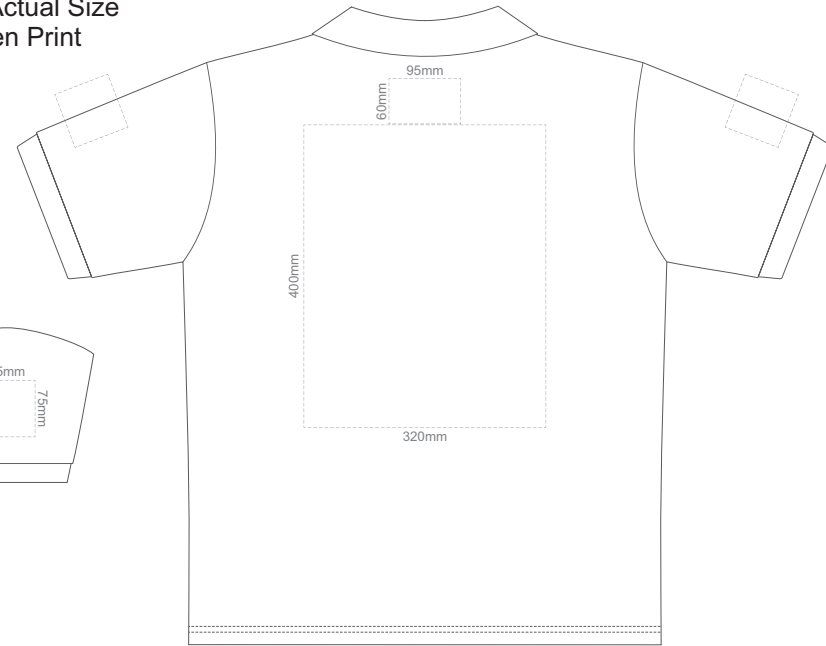

10% of Actual Size  
Screen Print

**FRONT MENS SMALL**

**BACK MENS SMALL**

10% of Actual Size  
Screen Print

**FRONT MENS MEDIUM**

**BACK MENS MEDIUM**

10% of Actual Size  
Screen Print

**FRONT MENS LARGE**

**BACK MENS LARGE**

10% of Actual Size  
Screen Print

**FRONT MENS XL**

**BACK MENS XL**

10% of Actual Size  
Screen Print

**FRONT MENS 2XL**

**BACK MENS 2XL**

10% of Actual Size  
Screen Print

**FRONT MENS 3XL**

**BACK MENS 3XL**

10% of Actual Size  
Screen Print

**FRONT MENS 4XL**

**BACK MENS 4XL**

10% of Actual Size  
Screen Print

**FRONT MENS 5XL**

**BACK MENS 5XL**

10% of Actual Size  
Colourflex Transfer  
Faux Embroidery  
DigiFlex Transfer

**FRONT MENS SMALL**

**BACK MENS SMALL**

Print area can be rotated to best suit.  
Branding area can be moved anywhere within the red line.