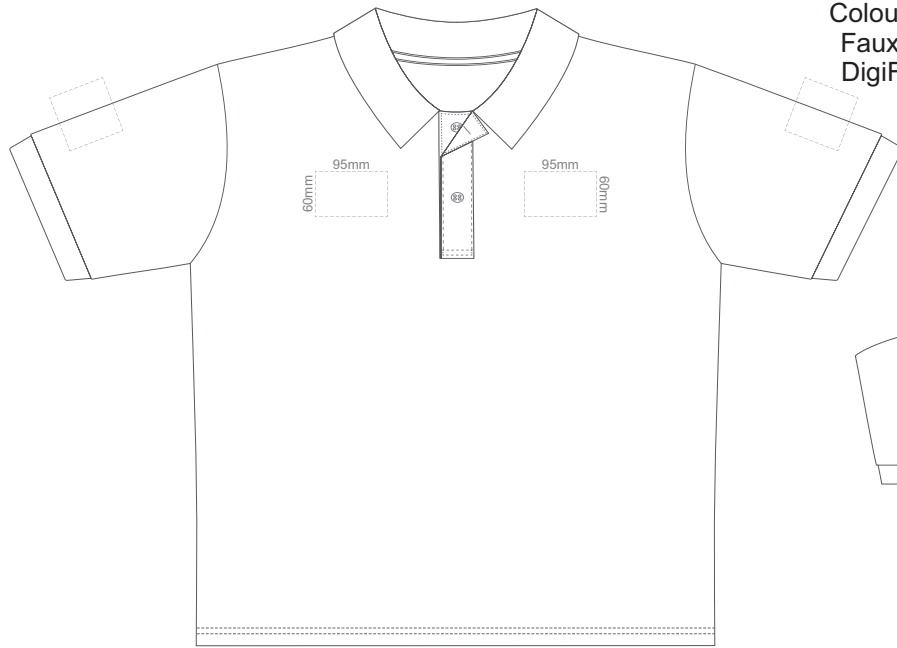

10% of Actual Size
Colourflex Transfer
Faux Embroidery
DigiFlex Transfer

FRONT MENS 5XL