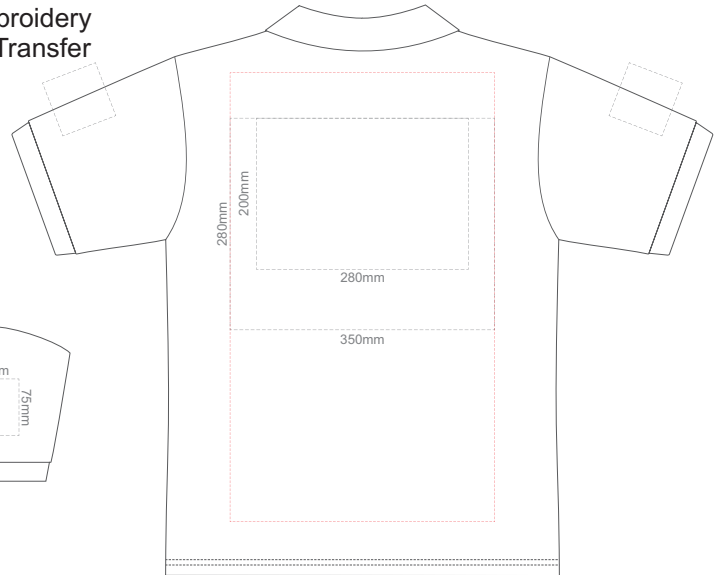

BACK MENS MEDIUM