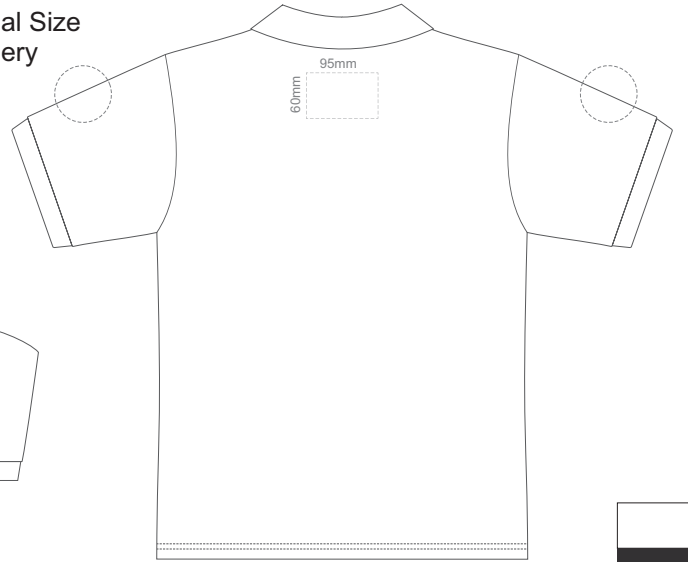

10% of Actual Size  
Colourflex Transfer  
Faux Embroidery  
DigiFlex Transfer

**FRONT MENS SMALL**

**BACK MENS SMALL**

Print area can be rotated to best suit.  
Branding area can be moved anywhere within the red line.

10% of Actual Size  
Colourflex Transfer  
Faux Embroidery  
DigiFlex Transfer

**FRONT MENS 4XL**

**BACK MENS 4XL**

Print area can be rotated to best suit.  
Branding area can be moved anywhere within the red line.

10% of Actual Size  
Colourflex Transfer  
Faux Embroidery  
DigiFlex Transfer

**FRONT MENS 5XL**

**BACK MENS 5XL**

Print area can be rotated to best suit.  
Branding area can be moved anywhere within the red line.

10% of Actual Size  
Embroidery

**FRONT MENS SMALL**

**BACK MENS SMALL**

10% of Actual Size  
Embroidery

**FRONT MENS MEDIUM**

**BACK MENS MEDIUM**

10% of Actual Size  
Embroidery

**FRONT MENS LARGE**