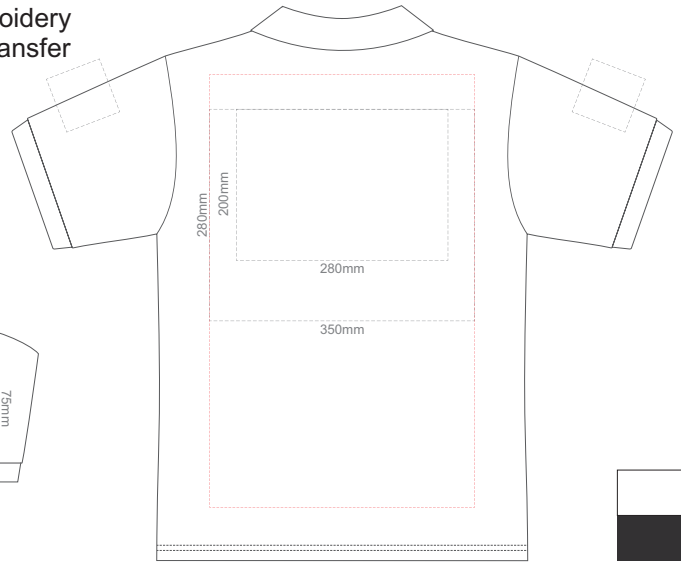

BACK MENS SMALL