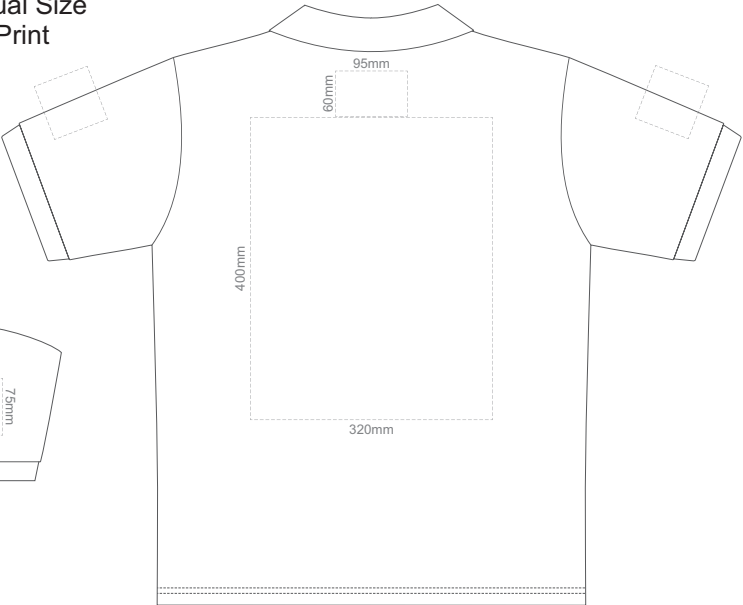

10% of Actual Size  
Screen Print

**FRONT MENS SMALL**

**BACK MENS SMALL**

10% of Actual Size  
Screen Print

**FRONT MENS MEDIUM**

**BACK MENS MEDIUM**

10% of Actual Size  
Screen Print

**FRONT MENS LARGE**

**BACK MENS LARGE**

10% of Actual Size  
Screen Print

**FRONT MENS XL**

**BACK MENS XL**

10% of Actual Size  
Screen Print

**FRONT MENS 2XL**

**BACK MENS 2XL**

10% of Actual Size  
Screen Print

**FRONT MENS 3XL**

**BACK MENS 3XL**

10% of Actual Size  
Screen Print

**FRONT MENS 4XL**

**BACK MENS 4XL**

10% of Actual Size  
Screen Print

**FRONT MENS 5XL**

**BACK MENS 5XL**

10% of Actual Size  
Colourflex Transfer  
Faux Embroidery  
DigiFlex Transfer

**FRONT MENS SMALL**

**BACK MENS SMALL**

Print area can be rotated to best suit.  
Branding area can be moved anywhere within the red line.