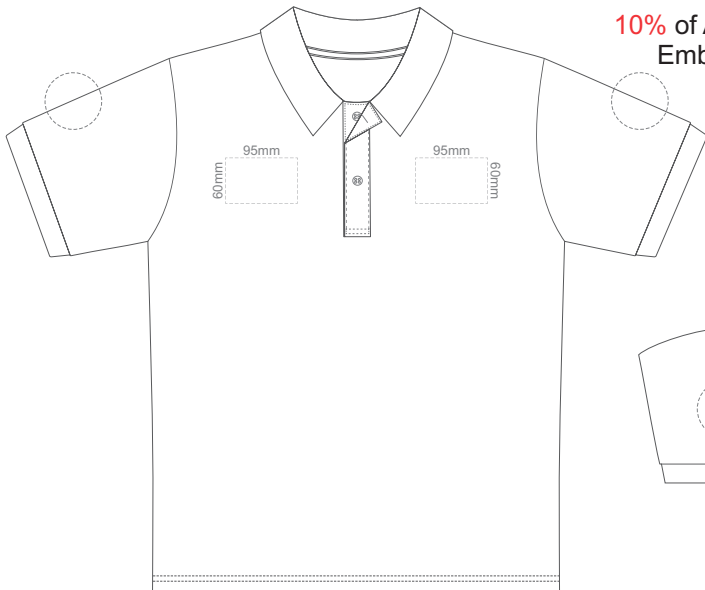

10% of Actual Size  
Colourflex Transfer  
Faux Embroidery  
DigiFlex Transfer

**FRONT MENS 5XL**

**BACK MENS 5XL**

Print area can be rotated to best suit.  
Branding area can be moved anywhere within the red line.

10% of Actual Size  
Embroidery

**FRONT MENS SMALL**

**BACK MENS SMALL**

10% of Actual Size  
Embroidery

**FRONT MENS MEDIUM**

**BACK MENS MEDIUM**

10% of Actual Size  
Embroidery

**FRONT MENS LARGE**