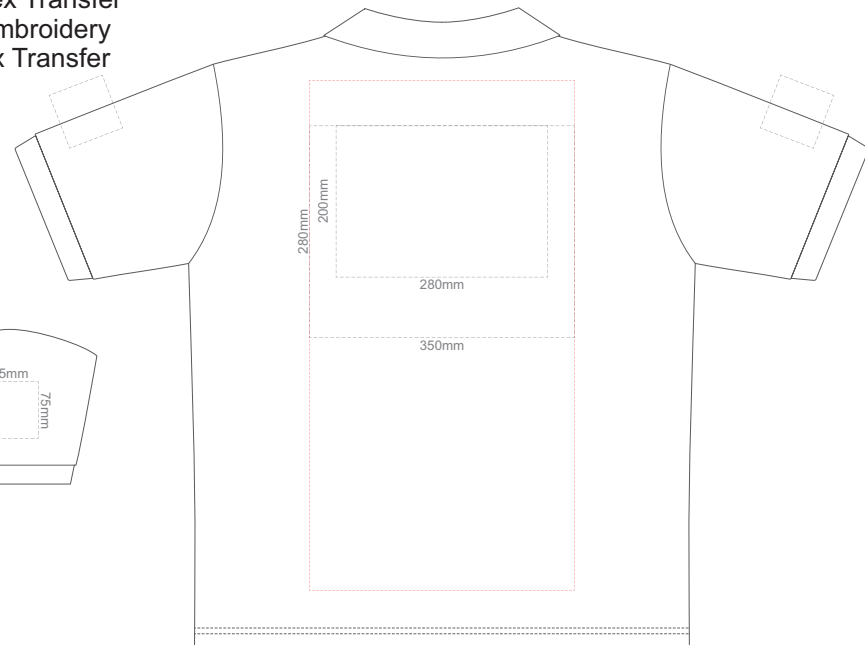

BACK MENS 4XL