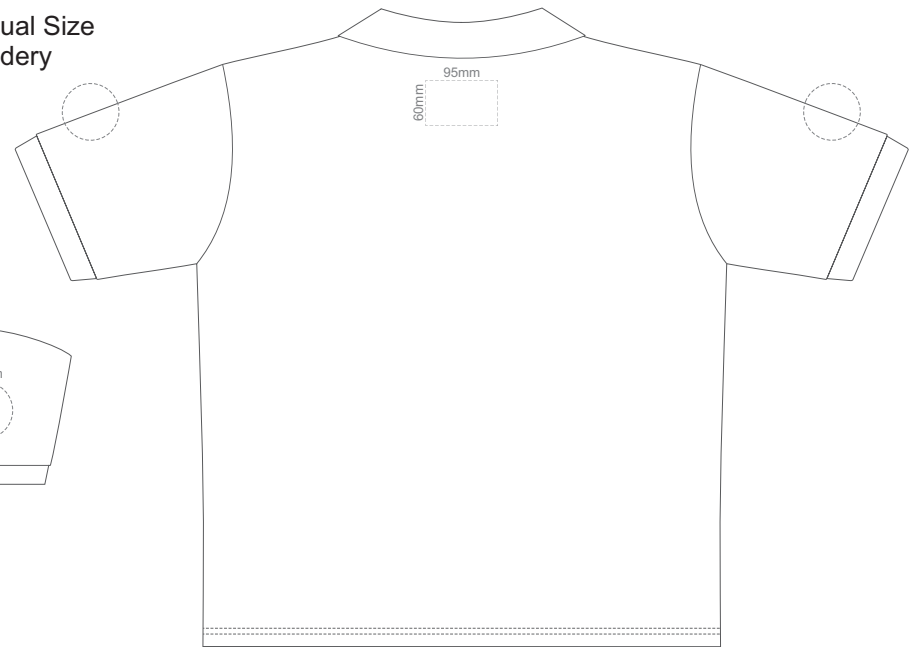

10% of Actual Size  
Colourflex Transfer  
Faux Embroidery  
DigiFlex Transfer

**FRONT MENS SMALL**

**BACK MENS SMALL**

Print area can be rotated to best suit.  
Branding area can be moved anywhere within the red line.

**BACK MENS LARGE**

**FRONT MENS XL**

**BACK MENS XL**

**FRONT MENS 2XL**

**BACK MENS 2XL**

10% of Actual Size  
Embroidery

**FRONT MENS 3XL**

**BACK MENS 3XL**

10% of Actual Size  
Embroidery

**FRONT MENS 4XL**

**BACK MENS 4XL**

10% of Actual Size  
Embroidery

**FRONT MENS 5XL**

**BACK MENS 5XL**

Print area 280x200mm can be rotated to best suit.