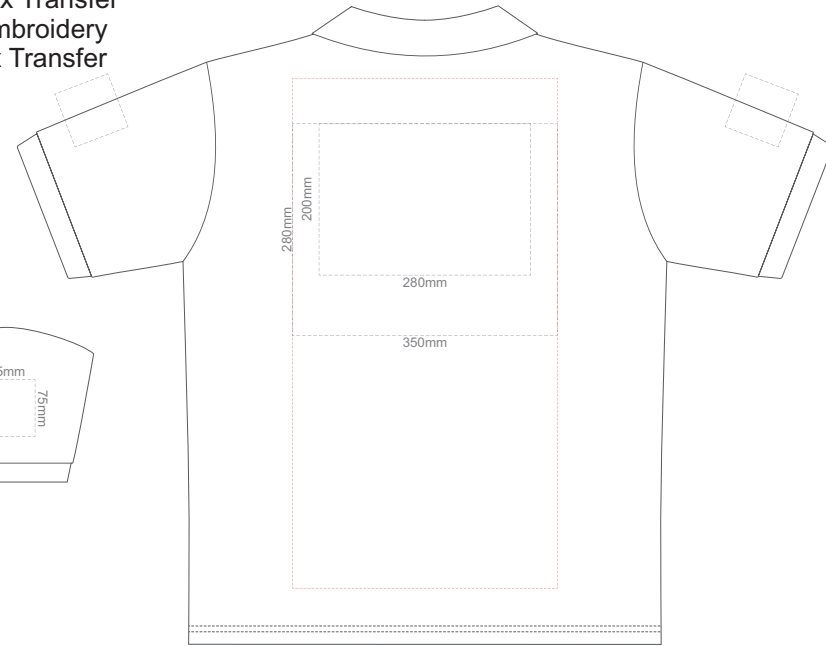

BACK MENS 3XL