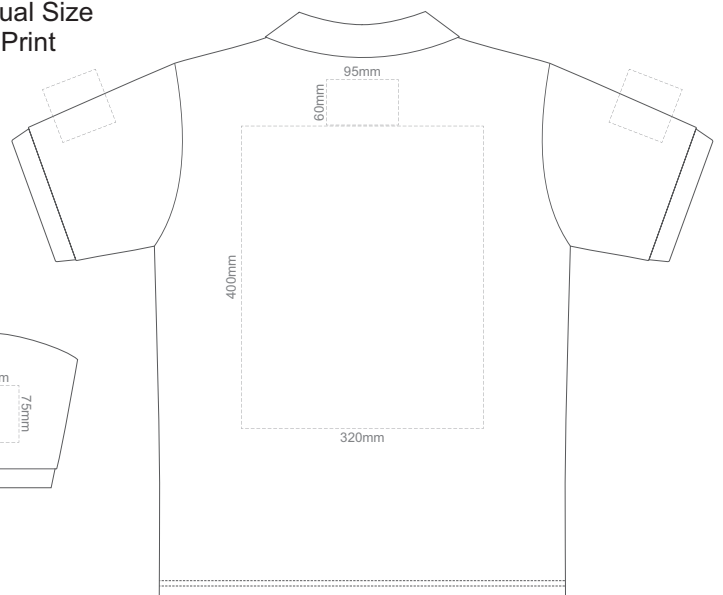

10% of Actual Size  
Screen Print

**FRONT MENS SMALL**

**BACK MENS SMALL**

10% of Actual Size  
Screen Print

**FRONT MENS MEDIUM**

**BACK MENS MEDIUM**

10% of Actual Size  
Screen Print

**FRONT MENS LARGE**

**BACK MENS LARGE**

10% of Actual Size  
Screen Print

**FRONT MENS XL**

**BACK MENS XL**

10% of Actual Size  
Screen Print

**FRONT MENS 2XL**

**BACK MENS 2XL**

10% of Actual Size  
Screen Print

10% of Actual Size  
Colourflex Transfer  
Faux Embroidery  
DigiFlex Transfer

**FRONT MENS SMALL**

**BACK MENS SMALL**

Print area can be rotated to best suit.  
Branding area can be moved anywhere within the red line.

10% of Actual Size  
Embroidery

**FRONT MENS 4XL**

**BACK MENS 4XL**

10% of Actual Size  
Embroidery

**FRONT MENS 5XL**

**BACK MENS 5XL**

Print area 280x200mm can be rotated to best suit.