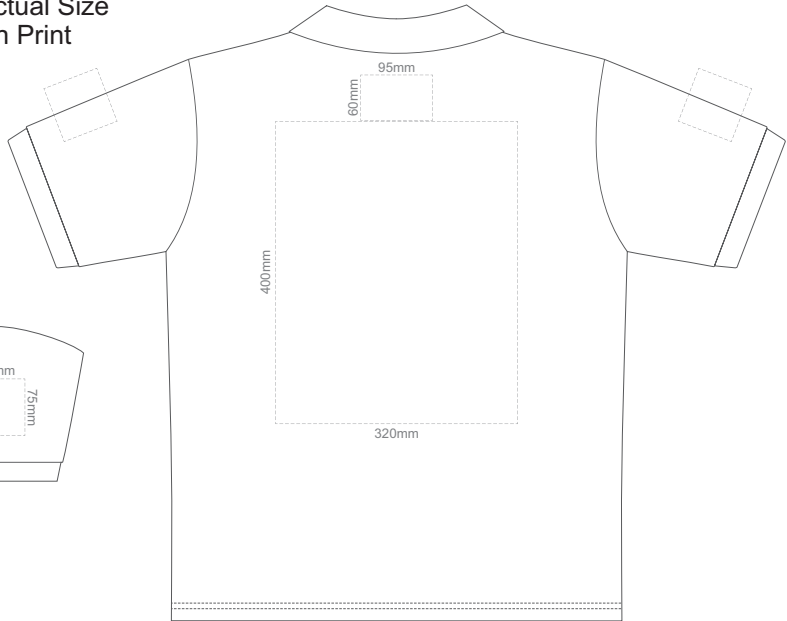

10% of Actual Size  
Screen Print

**FRONT MENS SMALL**

**BACK MENS SMALL**

10% of Actual Size  
Screen Print

**FRONT MENS MEDIUM**

**BACK MENS MEDIUM**

10% of Actual Size  
Screen Print

**FRONT MENS LARGE**

**BACK MENS LARGE**

10% of Actual Size  
Screen Print

**FRONT MENS XL**

**BACK MENS XL**

10% of Actual Size  
Screen Print

**FRONT MENS 2XL**

**BACK MENS 2XL**

10% of Actual Size  
Screen Print

**FRONT MENS 3XL**

**BACK MENS 3XL**

10% of Actual Size  
Screen Print

**FRONT MENS 4XL**

**BACK MENS 4XL**

10% of Actual Size  
Screen Print

**FRONT MENS 5XL**

**BACK MENS 5XL**

10% of Actual Size  
Colourflex Transfer  
Faux Embroidery  
DigiFlex Transfer

**FRONT MENS SMALL**

**BACK MENS SMALL**

Print area can be rotated to best suit.  
Branding area can be moved anywhere within the red line.