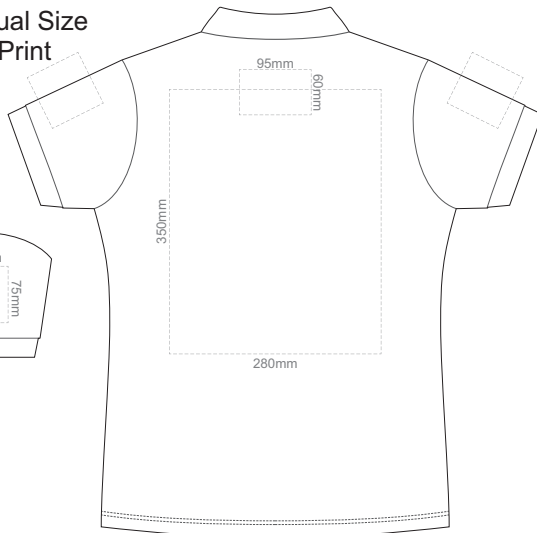

10% of Actual Size
Screen Print

FRONT WOMEN'S X-SMALL

BACK WOMEN'S X-SMALL

10% of Actual Size
Screen Print

FRONT WOMEN'S SMALL

BACK WOMEN'S SMALL

10% of Actual Size
Screen Print

FRONT WOMEN'S MEDIUM

BACK WOMEN'S MEDIUM

10% of Actual Size
Screen Print

FRONT WOMEN'S LARGE

BACK WOMEN'S LARGE

10% of Actual Size
Screen Print

FRONT WOMEN'S XL

BACK WOMEN'S XL

10% of Actual Size
Screen Print

FRONT WOMEN'S XXL

BACK WOMEN'S XXL

10% of Actual Size
Screen Print

FRONT WOMEN'S 3XL

BACK WOMEN'S 3XL

10% of Actual Size
Colourflex Transfer
Faux Embroidery
DigiFlex Transfer

FRONT WOMEN'S X-SMALL

BACK WOMEN'S X-SMALL
Print area 210x260mm can be rotated to best suit.
Branding area can be moved anywhere within the red line.

10% of Actual Size
Colourflex Transfer
Faux Embroidery
DigiFlex Transfer

FRONT WOMEN'S SMALL

BACK WOMEN'S SMALL
Print area 210x260mm can be rotated to best suit.
Branding area can be moved anywhere within the red line.