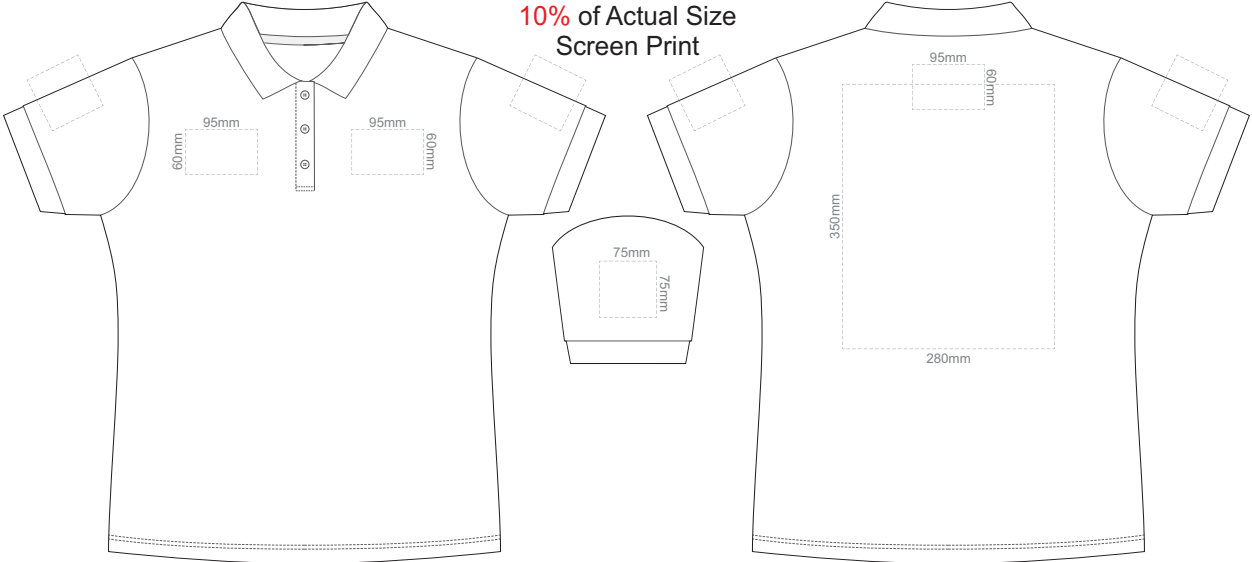

BACK WOMEN'S MEDIUM

10% of Actual Size
Screen Print

FRONT WOMEN'S LARGE

BACK WOMEN'S LARGE

10% of Actual Size
Screen Print

FRONT WOMEN'S XL

BACK WOMEN'S XL

10% of Actual Size
Screen Print

FRONT WOMEN'S XXL

BACK WOMEN'S XXL

10% of Actual Size
Screen Print

FRONT WOMEN'S 3XL

BACK WOMEN'S 3XL

10% of Actual Size
Colourflex Transfer
Faux Embroidery
DigiFlex Transfer

FRONT WOMEN'S X-SMALL

BACK WOMEN'S X-SMALL
Print area 210x260mm can be rotated to best suit.
Branding area can be moved anywhere within the red line.

10% of Actual Size
Colourflex Transfer
Faux Embroidery
DigiFlex Transfer

FRONT WOMEN'S SMALL

BACK WOMEN'S SMALL
Print area 210x260mm can be rotated to best suit.
Branding area can be moved anywhere within the red line.

10% of Actual Size
Colourflex Transfer
Faux Embroidery
DigiFlex Transfer

FRONT WOMEN'S MEDIUM

BACK WOMEN'S MEDIUM
Print area 210x260mm can be rotated to best suit.
Branding area can be moved anywhere within the red line.