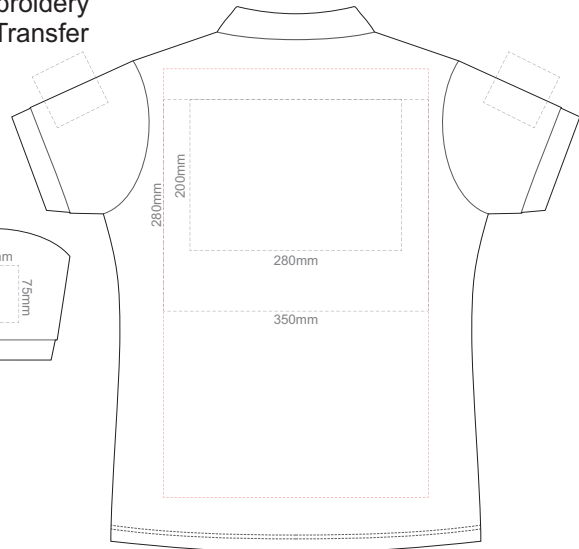

BACK WOMEN'S XL