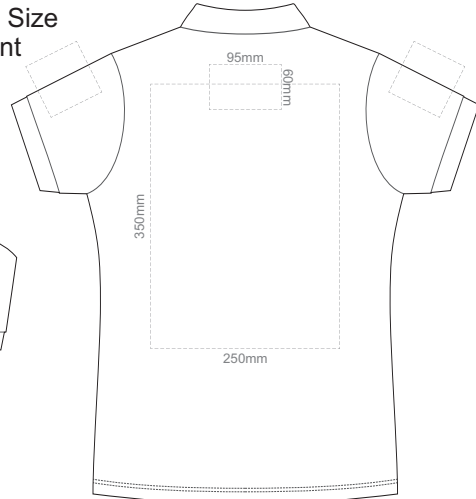

10% of Actual Size
Screen Print

FRONT WOMEN'S X-SMALL

BACK WOMEN'S X-SMALL

10% of Actual Size
Screen Print

FRONT WOMEN'S SMALL

BACK WOMEN'S SMALL

10% of Actual Size
Screen Print

FRONT WOMEN'S MEDIUM

BACK WOMEN'S MEDIUM

10% of Actual Size
Screen Print

FRONT WOMEN'S LARGE

BACK WOMEN'S LARGE

10% of Actual Size
Screen Print

FRONT WOMEN'S XL

BACK WOMEN'S XL

10% of Actual Size
Screen Print

FRONT WOMEN'S XXL

BACK WOMEN'S XXL

10% of Actual Size
Screen Print

FRONT WOMEN'S 3XL

BACK WOMEN'S 3XL

10% of Actual Size
Colourflex Transfer
Faux Embroidery
DigiFlex Transfer

FRONT WOMEN'S X-SMALL

BACK WOMEN'S X-SMALL
Print area 210x260mm can be rotated to best suit.
Branding area can be moved anywhere within the red line.

10% of Actual Size
Colourflex Transfer
Faux Embroidery
DigiFlex Transfer

FRONT WOMEN'S SMALL

BACK WOMEN'S SMALL
Print area 210x260mm can be rotated to best suit.
Branding area can be moved anywhere within the red line.