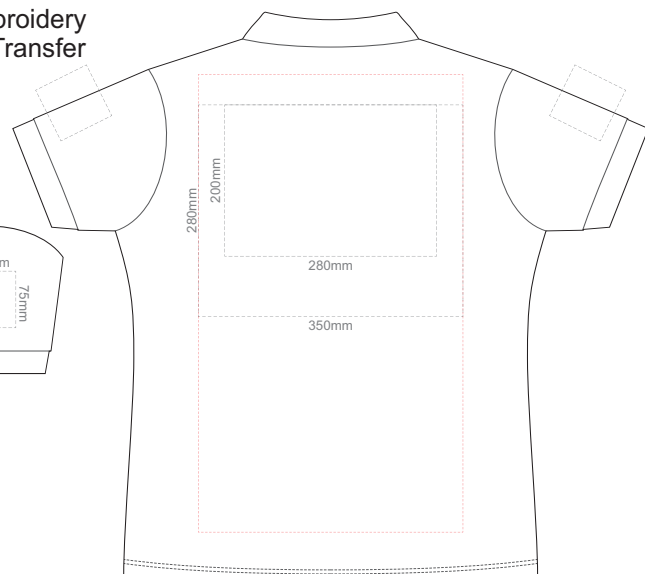

BACK WOMEN'S 3XL