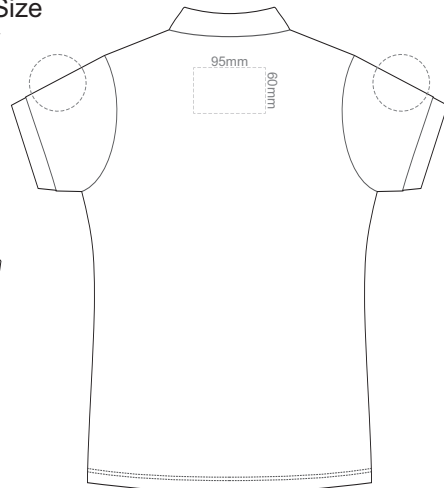

10% of Actual Size
Colourflex Transfer
Faux Embroidery
DigiFlex Transfer

FRONT WOMEN'S SMALL

BACK WOMEN'S SMALL
Print area 210x260mm can be rotated to best suit.
Branding area can be moved anywhere within the red line.

FRONT WOMEN'S XXL

BACK WOMEN'S XXL

Print area can be rotated to best suit.
Branding area can be moved anywhere within the red line.

10% of Actual Size
Colourflex Transfer
Faux Embroidery
DigiFlex Transfer

FRONT WOMEN'S 3XL

BACK WOMEN'S 3XL

Print area can be rotated to best suit.
Branding area can be moved anywhere within the red line.

10% of Actual Size
Embroidery

FRONT WOMEN'S X-SMALL

BACK WOMEN'S X-SMALL

10% of Actual Size
Embroidery

FRONT WOMEN'S SMALL

BACK WOMEN'S SMALL

10% of Actual Size
Embroidery

FRONT WOMEN'S MEDIUM

BACK WOMEN'S MEDIUM

10% of Actual Size
Embroidery

10% of Actual Size
Embroidery

10% of Actual Size
Embroidery