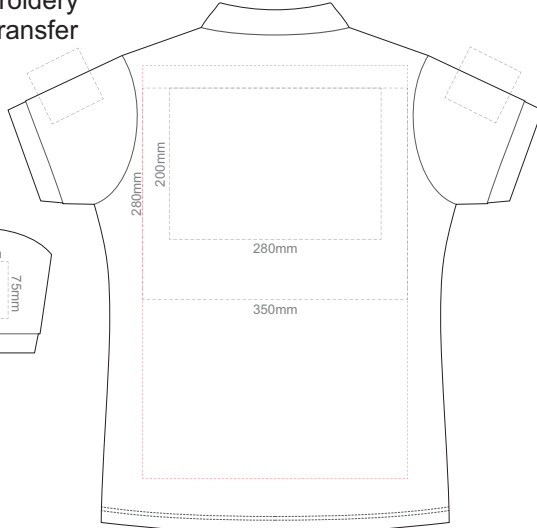

BACK WOMEN'S LARGE