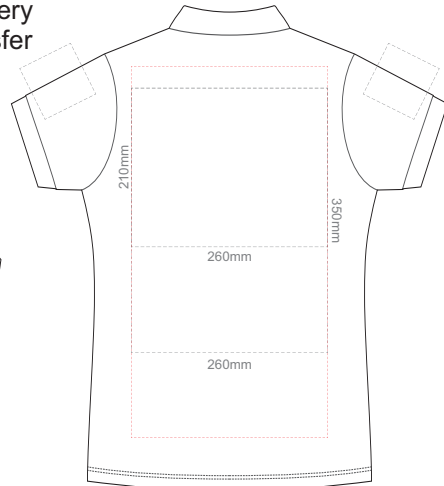

BACK WOMEN'S MEDIUM

10% of Actual Size
Screen Print

FRONT WOMEN'S LARGE

BACK WOMEN'S LARGE

10% of Actual Size
Screen Print

FRONT WOMEN'S XL

BACK WOMEN'S XL

10% of Actual Size
Screen Print

FRONT WOMEN'S XXL

BACK WOMEN'S XXL

10% of Actual Size
Screen Print

FRONT WOMEN'S 3XL

BACK WOMEN'S 3XL

10% of Actual Size
Colourflex Transfer
Faux Embroidery
DigiFlex Transfer

FRONT WOMEN'S X-SMALL

BACK WOMEN'S X-SMALL
Print area 210x260mm can be rotated to best suit.
Branding area can be moved anywhere within the red line.

10% of Actual Size
Colourflex Transfer
Faux Embroidery
DigiFlex Transfer

FRONT WOMEN'S SMALL

BACK WOMEN'S SMALL
Print area 210x260mm can be rotated to best suit.
Branding area can be moved anywhere within the red line.

10% of Actual Size
Colourflex Transfer
Faux Embroidery
DigiFlex Transfer

FRONT WOMEN'S MEDIUM

BACK WOMEN'S MEDIUM
Print area 210x260mm can be rotated to best suit.
Branding area can be moved anywhere within the red line.