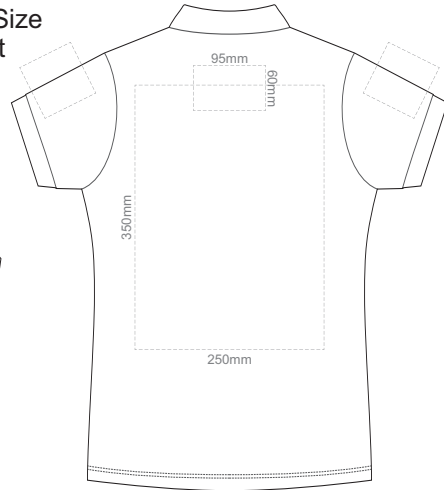

10% of Actual Size
Screen Print

FRONT WOMEN'S X-SMALL

BACK WOMEN'S X-SMALL

10% of Actual Size
Screen Print

FRONT WOMEN'S SMALL

BACK WOMEN'S SMALL

10% of Actual Size
Screen Print

FRONT WOMEN'S MEDIUM

BACK WOMEN'S MEDIUM

10% of Actual Size
Screen Print

FRONT WOMEN'S LARGE

BACK WOMEN'S LARGE

10% of Actual Size
Screen Print

FRONT WOMEN'S XL

BACK WOMEN'S XL

10% of Actual Size
Screen Print

FRONT WOMEN'S XXL

BACK WOMEN'S XXL

10% of Actual Size
Screen Print

FRONT WOMEN'S 3XL

BACK WOMEN'S 3XL

10% of Actual Size
Colourflex Transfer
Faux Embroidery
DigiFlex Transfer

FRONT WOMEN'S X-SMALL

BACK WOMEN'S X-SMALL
Print area 210x260mm can be rotated to best suit.
Branding area can be moved anywhere within the red line.

10% of Actual Size
Colourflex Transfer
Faux Embroidery
DigiFlex Transfer

FRONT WOMEN'S SMALL

BACK WOMEN'S SMALL
Print area 210x260mm can be rotated to best suit.
Branding area can be moved anywhere within the red line.