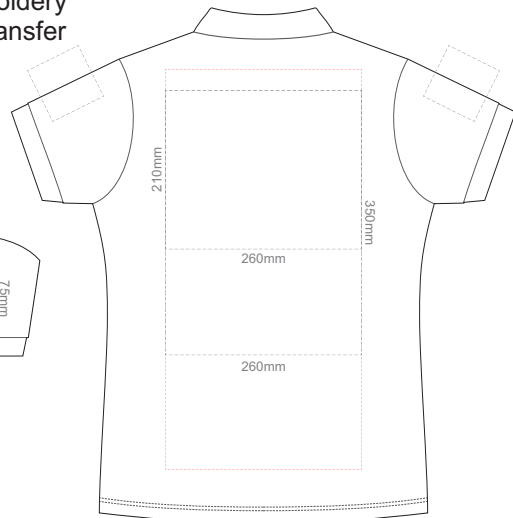

FRONT WOMEN'S XXL

BACK WOMEN'S XXL

10% of Actual Size
Screen Print

FRONT WOMEN'S 3XL

BACK WOMEN'S 3XL

10% of Actual Size
Colourflex Transfer
Faux Embroidery
DigiFlex Transfer

FRONT WOMEN'S X-SMALL

BACK WOMEN'S X-SMALL
Print area 210x260mm can be rotated to best suit.
Branding area can be moved anywhere within the red line.

10% of Actual Size
Colourflex Transfer
Faux Embroidery
DigiFlex Transfer

FRONT WOMEN'S SMALL

BACK WOMEN'S SMALL
Print area 210x260mm can be rotated to best suit.
Branding area can be moved anywhere within the red line.

10% of Actual Size
Colourflex Transfer
Faux Embroidery
DigiFlex Transfer

FRONT WOMEN'S MEDIUM

BACK WOMEN'S MEDIUM
Print area 210x260mm can be rotated to best suit.
Branding area can be moved anywhere within the red line.

10% of Actual Size
Colourflex Transfer
Faux Embroidery
DigiFlex Transfer

FRONT WOMEN'S LARGE

BACK WOMEN'S LARGE

Print area can be rotated to best suit.
Branding area can be moved anywhere within the red line.