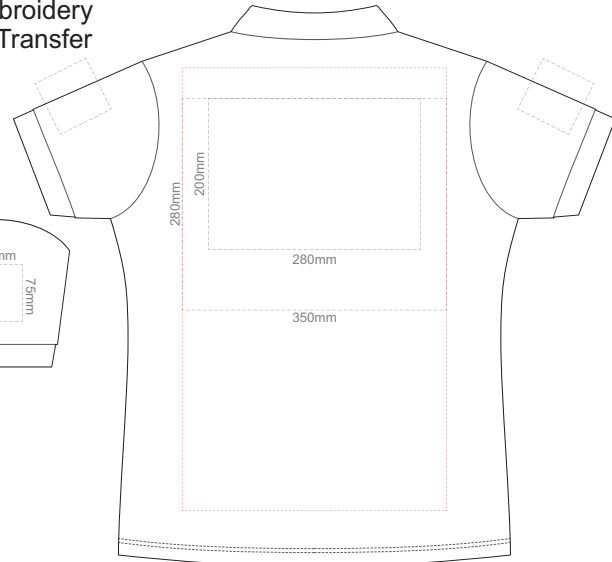

BACK WOMEN'S XXL