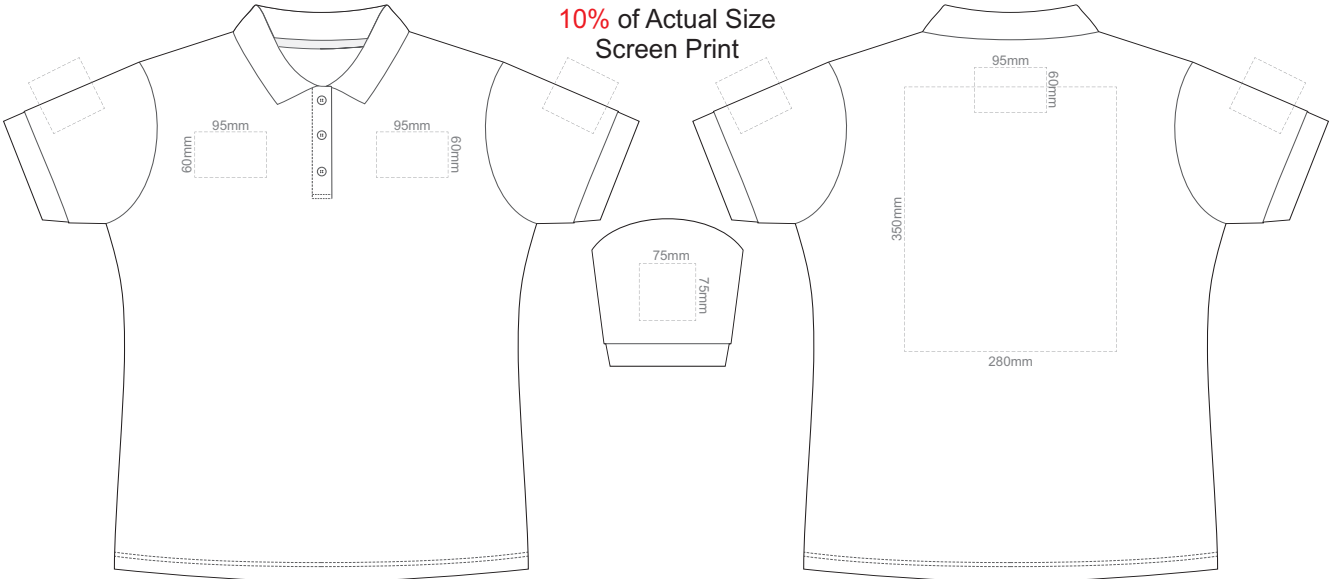

BACK WOMEN'S MEDIUM

10% of Actual Size
Screen Print

FRONT WOMEN'S LARGE

BACK WOMEN'S LARGE

10% of Actual Size
Screen Print

FRONT WOMEN'S XL

BACK WOMEN'S XL

10% of Actual Size
Screen Print

FRONT WOMEN'S XXL

BACK WOMEN'S XXL

10% of Actual Size
Screen Print

FRONT WOMEN'S 3XL

BACK WOMEN'S 3XL

10% of Actual Size
Colourflex Transfer
Faux Embroidery
DigiFlex Transfer

FRONT WOMEN'S X-SMALL

BACK WOMEN'S X-SMALL
Print area 210x260mm can be rotated to best suit.
Branding area can be moved anywhere within the red line.

10% of Actual Size
Colourflex Transfer
Faux Embroidery
DigiFlex Transfer

FRONT WOMEN'S SMALL

BACK WOMEN'S SMALL
Print area 210x260mm can be rotated to best suit.
Branding area can be moved anywhere within the red line.

10% of Actual Size
Colourflex Transfer
Faux Embroidery
DigiFlex Transfer

FRONT WOMEN'S MEDIUM

BACK WOMEN'S MEDIUM
Print area 210x260mm can be rotated to best suit.
Branding area can be moved anywhere within the red line.