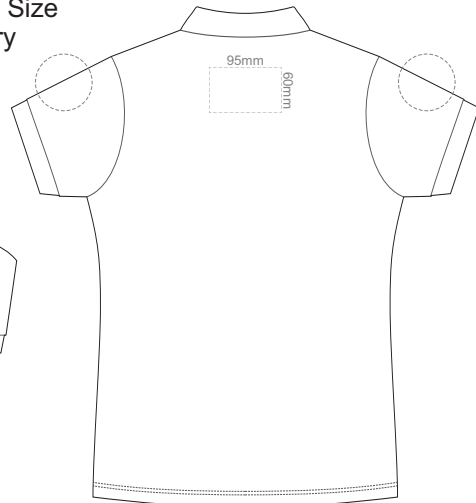

10% of Actual Size
Colourflex Transfer
Faux Embroidery
DigiFlex Transfer

FRONT WOMEN'S SMALL

BACK WOMEN'S SMALL
Print area 210x260mm can be rotated to best suit.
Branding area can be moved anywhere within the red line.

FRONT WOMEN'S XXL

BACK WOMEN'S XXL

Print area can be rotated to best suit.
Branding area can be moved anywhere within the red line.

10% of Actual Size
Colourflex Transfer
Faux Embroidery
DigiFlex Transfer

FRONT WOMEN'S 3XL

BACK WOMEN'S 3XL

Print area can be rotated to best suit.
Branding area can be moved anywhere within the red line.

10% of Actual Size
Embroidery

FRONT WOMEN'S X-SMALL

BACK WOMEN'S X-SMALL

10% of Actual Size
Embroidery

FRONT WOMEN'S SMALL

BACK WOMEN'S SMALL

10% of Actual Size
Embroidery

FRONT WOMEN'S MEDIUM

BACK WOMEN'S MEDIUM

10% of Actual Size
Embroidery

10% of Actual Size
Embroidery

10% of Actual Size
Embroidery