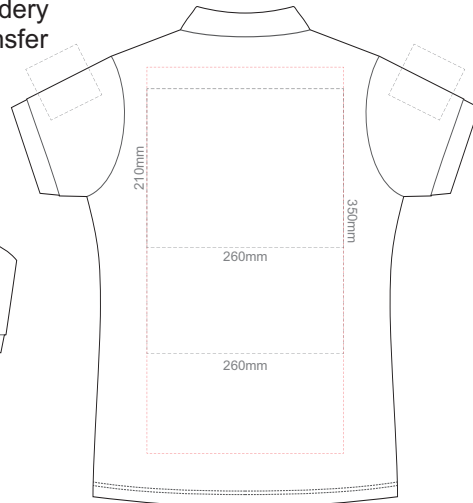

BACK WOMEN'S MEDIUM

10% of Actual Size
Screen Print

FRONT WOMEN'S LARGE

BACK WOMEN'S LARGE

10% of Actual Size
Screen Print

FRONT WOMEN'S XL

BACK WOMEN'S XL

10% of Actual Size
Screen Print

FRONT WOMEN'S XXL

BACK WOMEN'S XXL

10% of Actual Size
Screen Print

FRONT WOMEN'S 3XL

BACK WOMEN'S 3XL

10% of Actual Size
Colourflex Transfer
Faux Embroidery
DigiFlex Transfer

FRONT WOMEN'S X-SMALL

BACK WOMEN'S X-SMALL
Print area 210x260mm can be rotated to best suit.
Branding area can be moved anywhere within the red line.

10% of Actual Size
Colourflex Transfer
Faux Embroidery
DigiFlex Transfer

FRONT WOMEN'S SMALL

BACK WOMEN'S SMALL
Print area 210x260mm can be rotated to best suit.
Branding area can be moved anywhere within the red line.

10% of Actual Size
Colourflex Transfer
Faux Embroidery
DigiFlex Transfer

FRONT WOMEN'S MEDIUM

BACK WOMEN'S MEDIUM
Print area 210x260mm can be rotated to best suit.
Branding area can be moved anywhere within the red line.