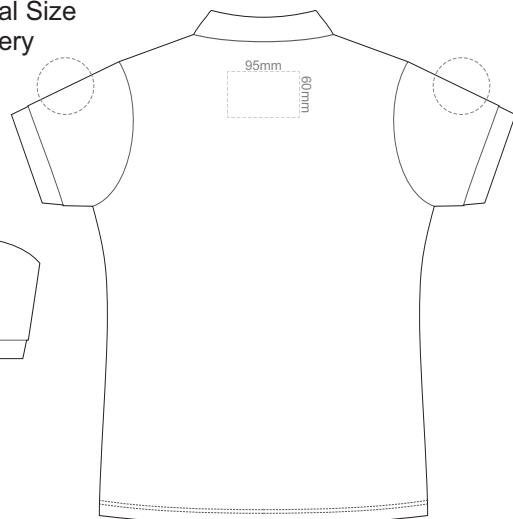

10% of Actual Size
Colourflex Transfer
Faux Embroidery
DigiFlex Transfer

FRONT WOMEN'S SMALL

BACK WOMEN'S SMALL
Print area 210x260mm can be rotated to best suit.
Branding area can be moved anywhere within the red line.

FRONT WOMEN'S 3XL

BACK WOMEN'S 3XL

Print area can be rotated to best suit.
Branding area can be moved anywhere within the red line.

10% of Actual Size
Embroidery

FRONT WOMEN'S X-SMALL

BACK WOMEN'S X-SMALL

10% of Actual Size
Embroidery

FRONT WOMEN'S SMALL

BACK WOMEN'S SMALL

10% of Actual Size
Embroidery

FRONT WOMEN'S MEDIUM

BACK WOMEN'S MEDIUM

10% of Actual Size
Embroidery

10% of Actual Size
Embroidery

10% of Actual Size
Embroidery

FRONT WOMEN'S XXL

BACK WOMEN'S XXL

10% of Actual Size
Embroidery

FRONT WOMEN'S 3XL

BACK WOMEN'S 3XL