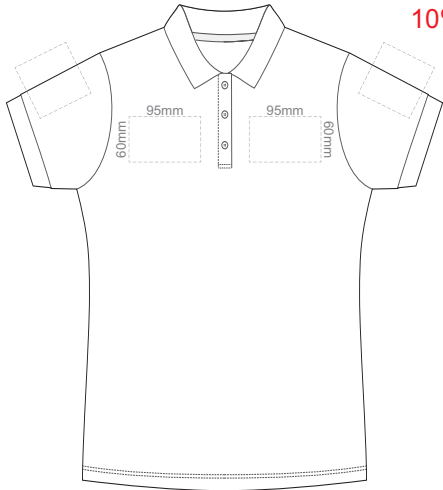

10% of Actual Size
Screen Print

FRONT WOMEN'S X-SMALL

BACK WOMEN'S X-SMALL

10% of Actual Size
Screen Print

FRONT WOMEN'S SMALL

BACK WOMEN'S SMALL

10% of Actual Size
Screen Print

FRONT WOMEN'S MEDIUM

BACK WOMEN'S MEDIUM

10% of Actual Size
Screen Print

FRONT WOMEN'S LARGE

BACK WOMEN'S LARGE

10% of Actual Size
Screen Print

FRONT WOMEN'S XL

BACK WOMEN'S XL

10% of Actual Size
Screen Print

FRONT WOMEN'S XXL

BACK WOMEN'S XXL

10% of Actual Size
Screen Print

FRONT WOMEN'S 3XL

BACK WOMEN'S 3XL

10% of Actual Size
Colourflex Transfer
Faux Embroidery
DigiFlex Transfer

FRONT WOMEN'S X-SMALL

BACK WOMEN'S X-SMALL
Print area 210x260mm can be rotated to best suit.
Branding area can be moved anywhere within the red line.

10% of Actual Size
Colourflex Transfer
Faux Embroidery
DigiFlex Transfer

FRONT WOMEN'S SMALL

BACK WOMEN'S SMALL
Print area 210x260mm can be rotated to best suit.
Branding area can be moved anywhere within the red line.