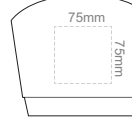

10% of Actual Size
Screen Print

FRONT WOMEN'S X-SMALL

BACK WOMEN'S X-SMALL

10% of Actual Size
Screen Print

FRONT WOMEN'S SMALL

BACK WOMEN'S SMALL

10% of Actual Size
Screen Print

FRONT WOMEN'S MEDIUM

BACK WOMEN'S MEDIUM

10% of Actual Size
Screen Print

FRONT WOMEN'S LARGE

BACK WOMEN'S LARGE

10% of Actual Size
Screen Print

FRONT WOMEN'S XL

BACK WOMEN'S XL

10% of Actual Size
Screen Print

FRONT WOMEN'S XXL

BACK WOMEN'S XXL

10% of Actual Size
Screen Print

FRONT WOMEN'S 3XL

BACK WOMEN'S 3XL

10% of Actual Size
Colourflex Transfer
Faux Embroidery
DigiFlex Transfer

FRONT WOMEN'S X-SMALL

BACK WOMEN'S X-SMALL
Print area 210x260mm can be rotated to best suit.
Branding area can be moved anywhere within the red line.

10% of Actual Size
Colourflex Transfer
Faux Embroidery
DigiFlex Transfer

FRONT WOMEN'S SMALL

BACK WOMEN'S SMALL
Print area 210x260mm can be rotated to best suit.
Branding area can be moved anywhere within the red line.