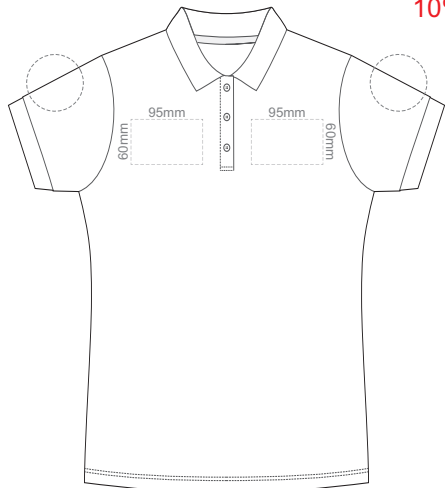

10% of Actual Size
Colourflex Transfer
Faux Embroidery
DigiFlex Transfer

FRONT WOMEN'S MEDIUM

BACK WOMEN'S MEDIUM
Print area 210x260mm can be rotated to best suit.
Branding area can be moved anywhere within the red line.

10% of Actual Size
Colourflex Transfer
Faux Embroidery
DigiFlex Transfer

FRONT WOMEN'S XL

BACK WOMEN'S XL

Print area can be rotated to best suit.
Branding area can be moved anywhere within the red line.

10% of Actual Size
Colourflex Transfer
Faux Embroidery
DigiFlex Transfer

FRONT WOMEN'S XXL

BACK WOMEN'S XXL

Print area can be rotated to best suit.
Branding area can be moved anywhere within the red line.

10% of Actual Size
Colourflex Transfer
Faux Embroidery
DigiFlex Transfer

FRONT WOMEN'S 3XL

BACK WOMEN'S 3XL

Print area can be rotated to best suit.
Branding area can be moved anywhere within the red line.

10% of Actual Size
Embroidery

FRONT WOMEN'S X-SMALL

BACK WOMEN'S X-SMALL

10% of Actual Size
Embroidery