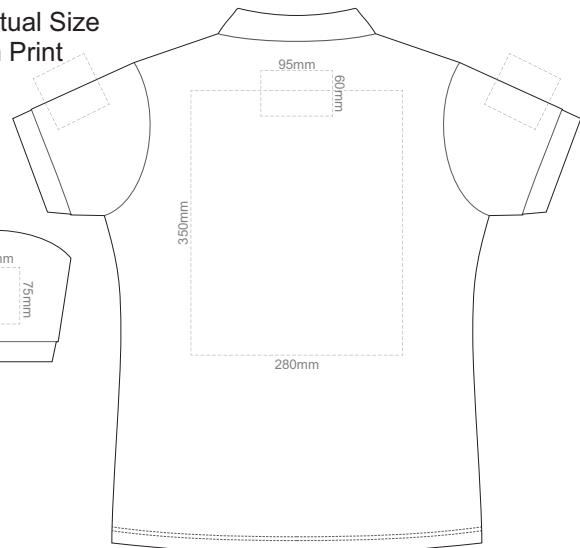

10% of Actual Size
Screen Print

FRONT WOMEN'S X-SMALL

BACK WOMEN'S X-SMALL

10% of Actual Size
Screen Print

FRONT WOMEN'S SMALL

BACK WOMEN'S SMALL

10% of Actual Size
Screen Print

FRONT WOMEN'S MEDIUM

BACK WOMEN'S MEDIUM

10% of Actual Size
Screen Print

FRONT WOMEN'S LARGE

BACK WOMEN'S LARGE

10% of Actual Size
Screen Print

FRONT WOMEN'S XL

BACK WOMEN'S XL

10% of Actual Size
Screen Print

FRONT WOMEN'S XXL

BACK WOMEN'S XXL

10% of Actual Size
Screen Print

FRONT WOMEN'S 3XL

BACK WOMEN'S 3XL

10% of Actual Size
Colourflex Transfer
Faux Embroidery
DigiFlex Transfer

FRONT WOMEN'S X-SMALL

BACK WOMEN'S X-SMALL
Print area 210x260mm can be rotated to best suit.
Branding area can be moved anywhere within the red line.

10% of Actual Size
Colourflex Transfer
Faux Embroidery
DigiFlex Transfer

FRONT WOMEN'S SMALL

BACK WOMEN'S SMALL
Print area 210x260mm can be rotated to best suit.
Branding area can be moved anywhere within the red line.