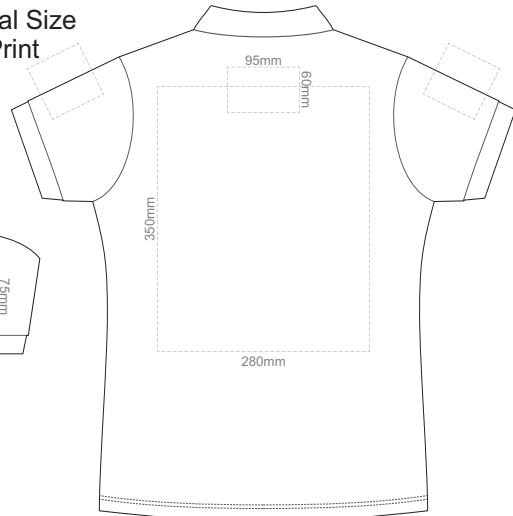

10% of Actual Size
Screen Print

FRONT WOMEN'S X-SMALL

BACK WOMEN'S X-SMALL

10% of Actual Size
Screen Print

FRONT WOMEN'S SMALL

BACK WOMEN'S SMALL

10% of Actual Size
Screen Print

FRONT WOMEN'S MEDIUM

BACK WOMEN'S MEDIUM

10% of Actual Size
Screen Print

FRONT WOMEN'S LARGE

BACK WOMEN'S LARGE

10% of Actual Size
Screen Print

FRONT WOMEN'S XL

BACK WOMEN'S XL

10% of Actual Size
Screen Print

FRONT WOMEN'S XXL

BACK WOMEN'S XXL

10% of Actual Size
Screen Print

FRONT WOMEN'S 3XL

BACK WOMEN'S 3XL

10% of Actual Size
Colourflex Transfer
Faux Embroidery
DigiFlex Transfer

FRONT WOMEN'S X-SMALL

BACK WOMEN'S X-SMALL
Print area 210x260mm can be rotated to best suit.
Branding area can be moved anywhere within the red line.

10% of Actual Size
Colourflex Transfer
Faux Embroidery
DigiFlex Transfer

FRONT WOMEN'S SMALL

BACK WOMEN'S SMALL
Print area 210x260mm can be rotated to best suit.
Branding area can be moved anywhere within the red line.